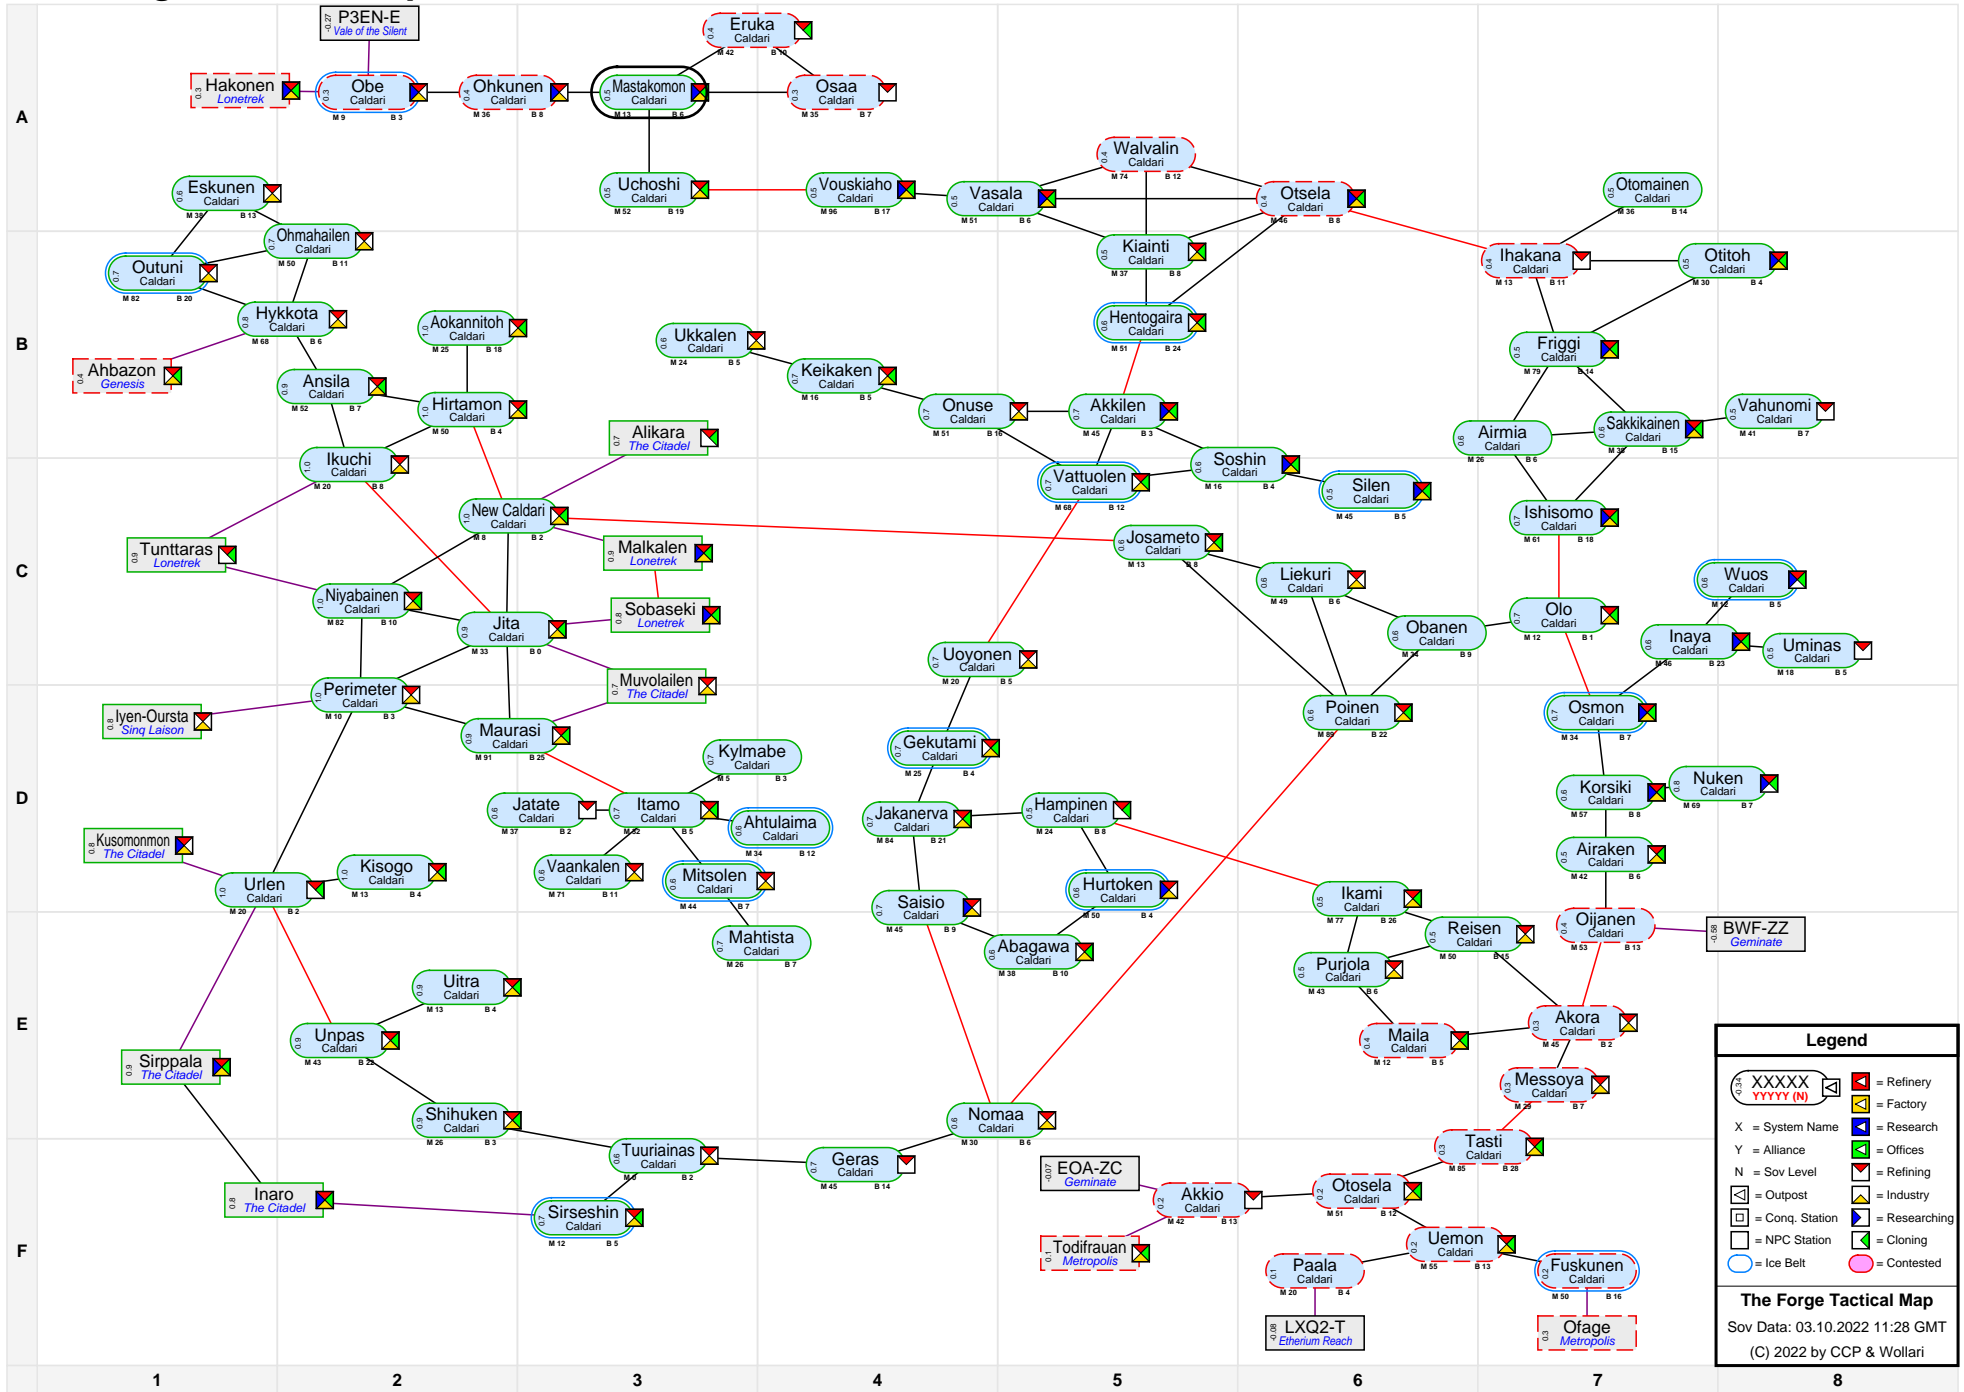

The Forge Tactical Map

Legend

XXXXX
YYYY (N) = Refinery
XXXXX
YYYY (N) = Factory
XXXXX
YYYY (N) = Research
XXXXX
YYYY (N) = Offices
XXXXX
YYYY (N) = Refining
XXXXX
YYYY (N) = Industry
XXXXX
YYYY (N) = Researching
XXXXX
YYYY (N) = NPC Station
XXXXX
YYYY (N) = Cloning
XXXXX
YYYY (N) = Contested

The Forge Tactical Map

Sov Data: 03.10.2022 11:28 GMT

(C) 2022 by CCP & Wollari