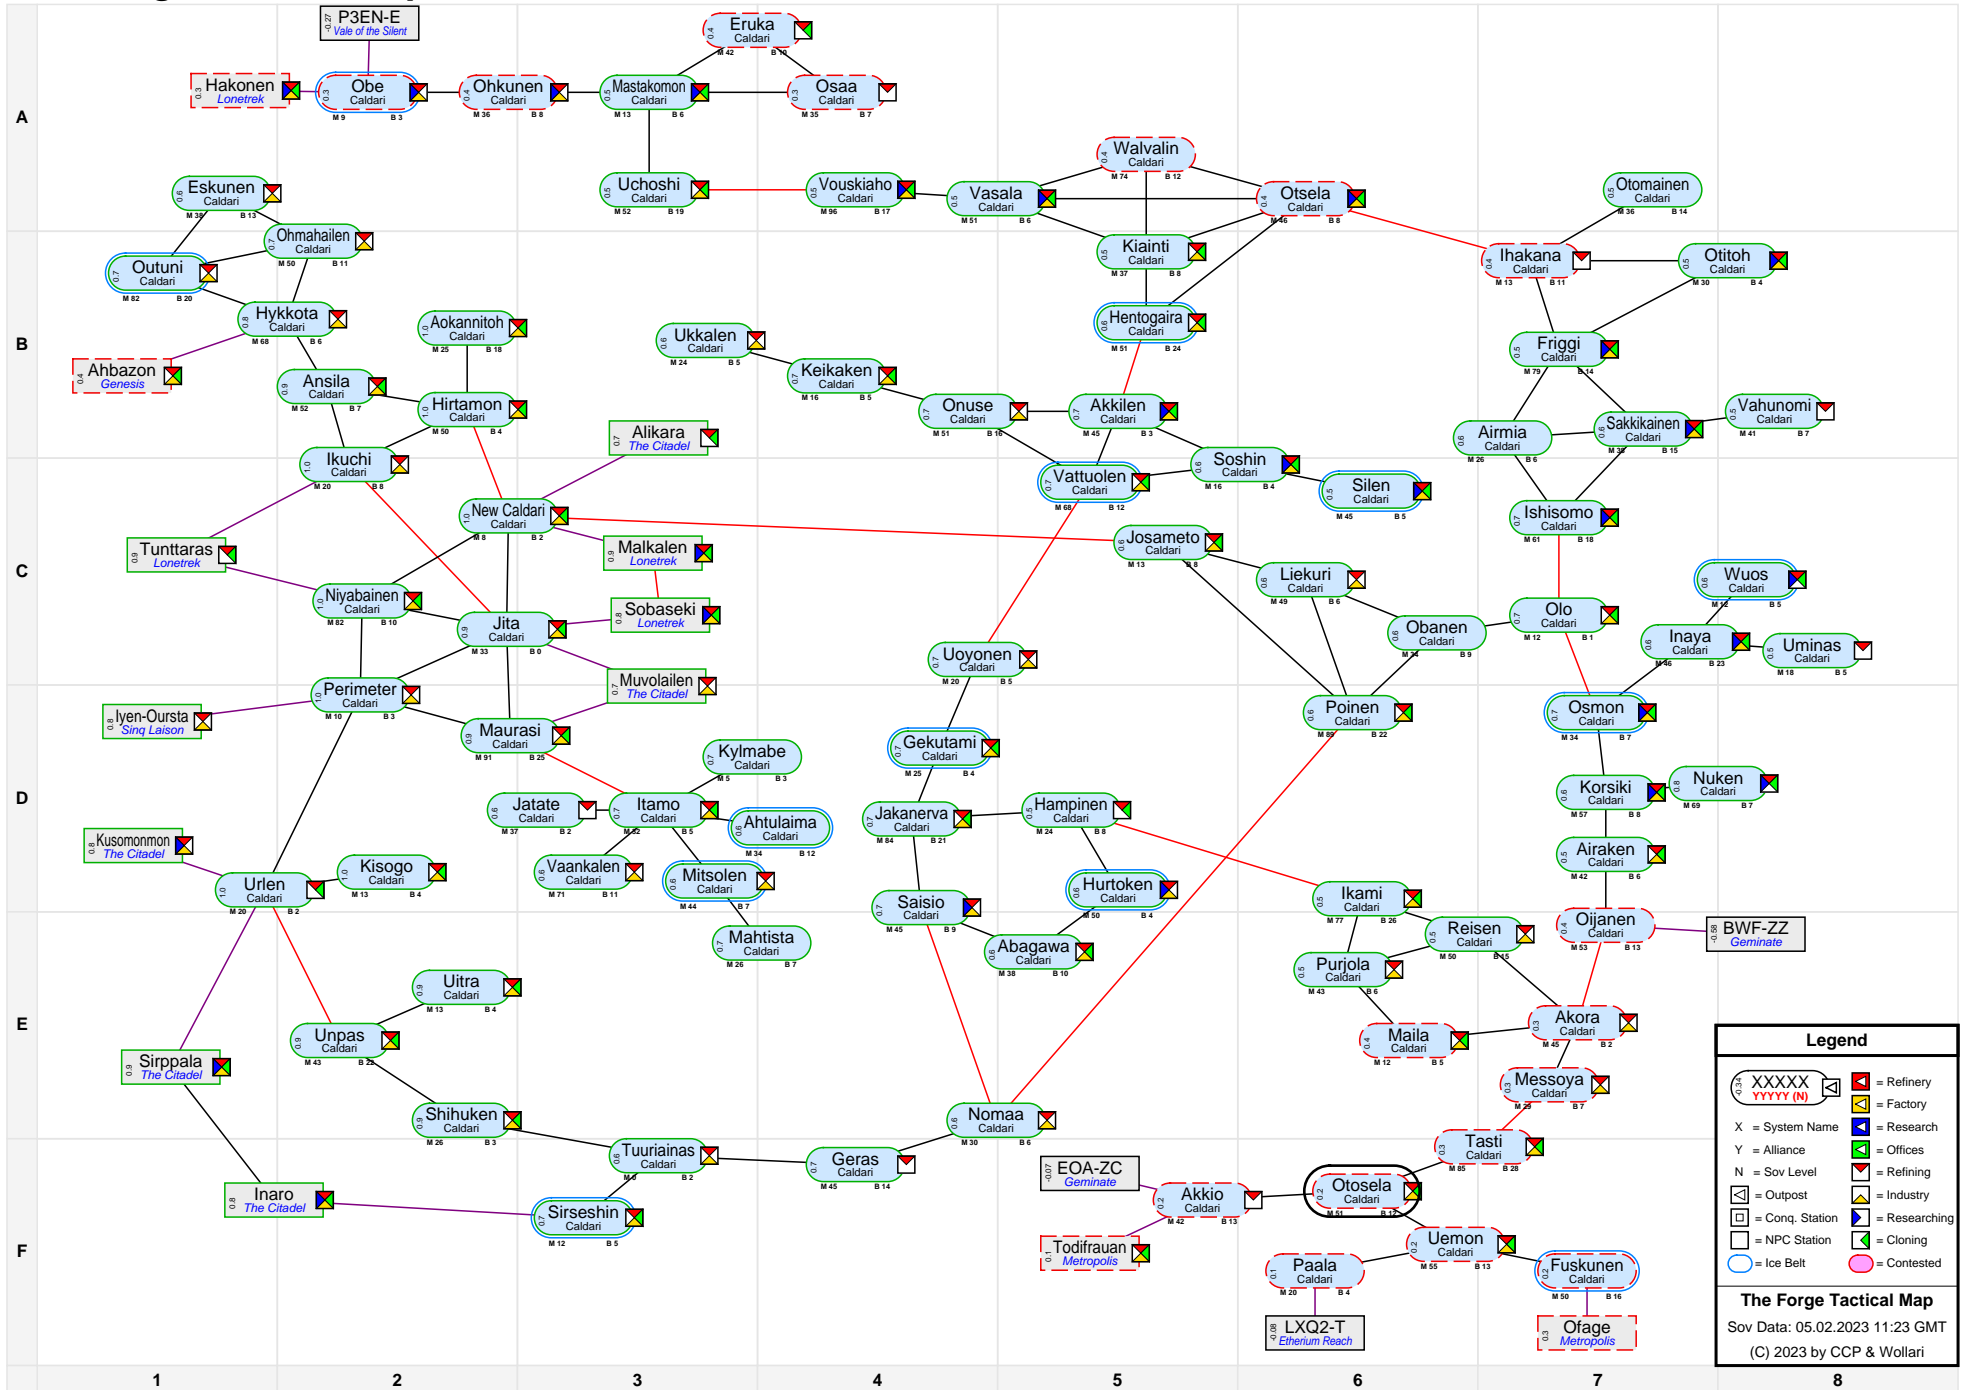

The Forge Tactical Map

Legend

- XXXXX
YYYY (N) = Refinery
- X = System Name
- Y = Alliance
- N = Sov Level
- = Outpost
- = Factory
- = Research
- = Offices
- = Refining
- = Industry
- = Researching
- = NPC Station
- = Cloning
- = Contested

The Forge Tactical Map
Sov Data: 05.02.2023 11:23 GMT
(C) 2023 by CCP & Wollari