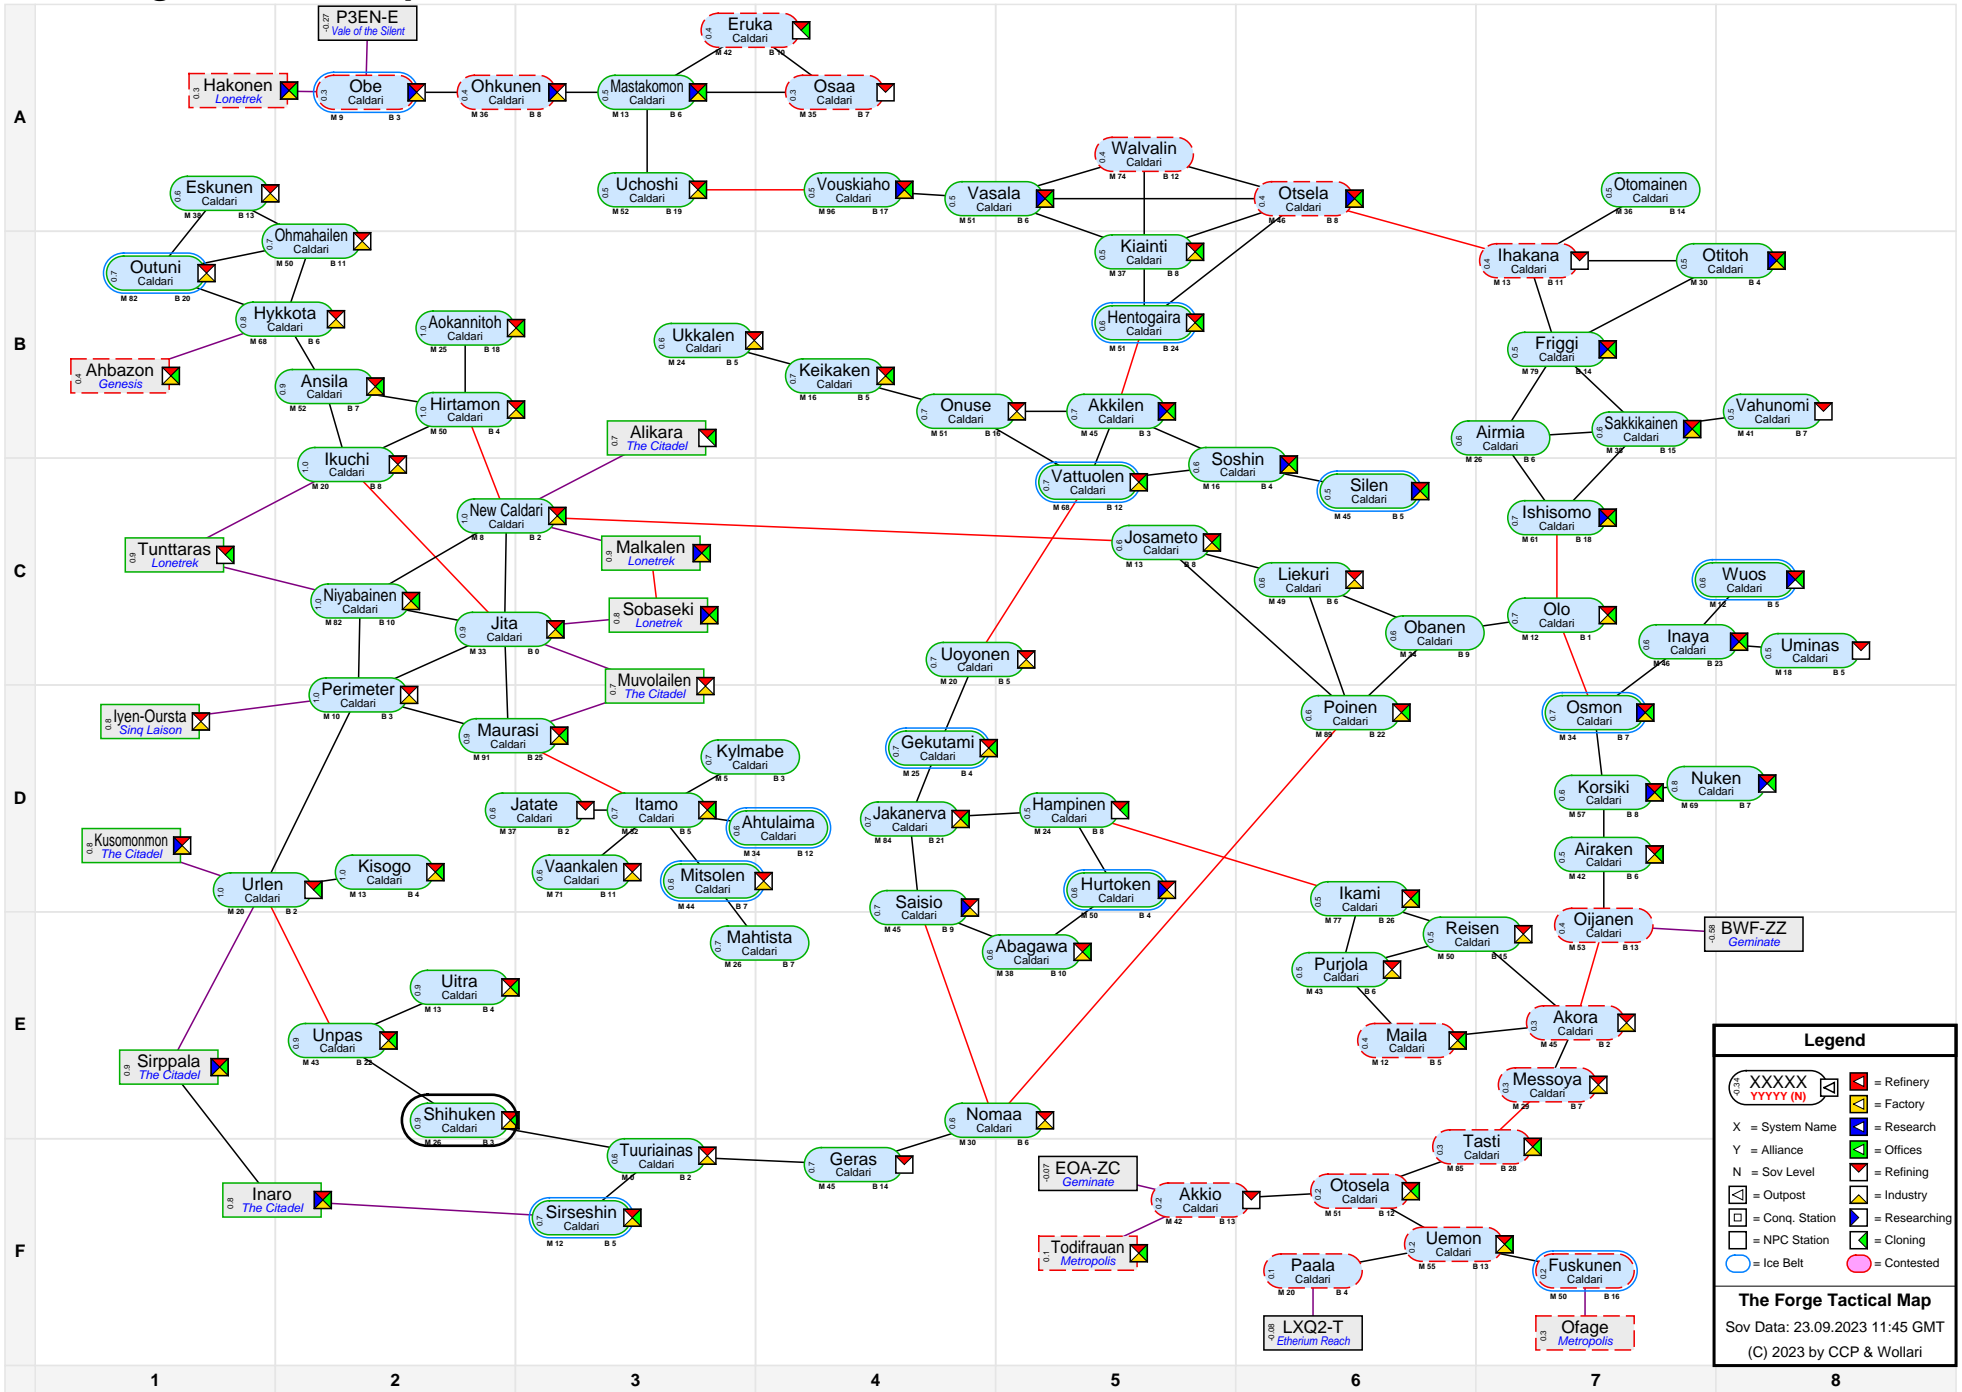

# The Forge Tactical Map

**Legend**

- XXXXX (M) YYYYY (N) = Refinery
- X = System Name
- Y = Alliance
- N = Sov Level
- X = Outpost
- X = Factory
- X = Research
- X = Offices
- X = Refining
- X = Industry
- X = Conq. Station
- X = Researching
- X = NPC Station
- X = Cloning
- X = Contested

**The Forge Tactical Map**  
 Sov Data: 23.09.2023 11:45 GMT  
 (C) 2023 by CCP & Wollari