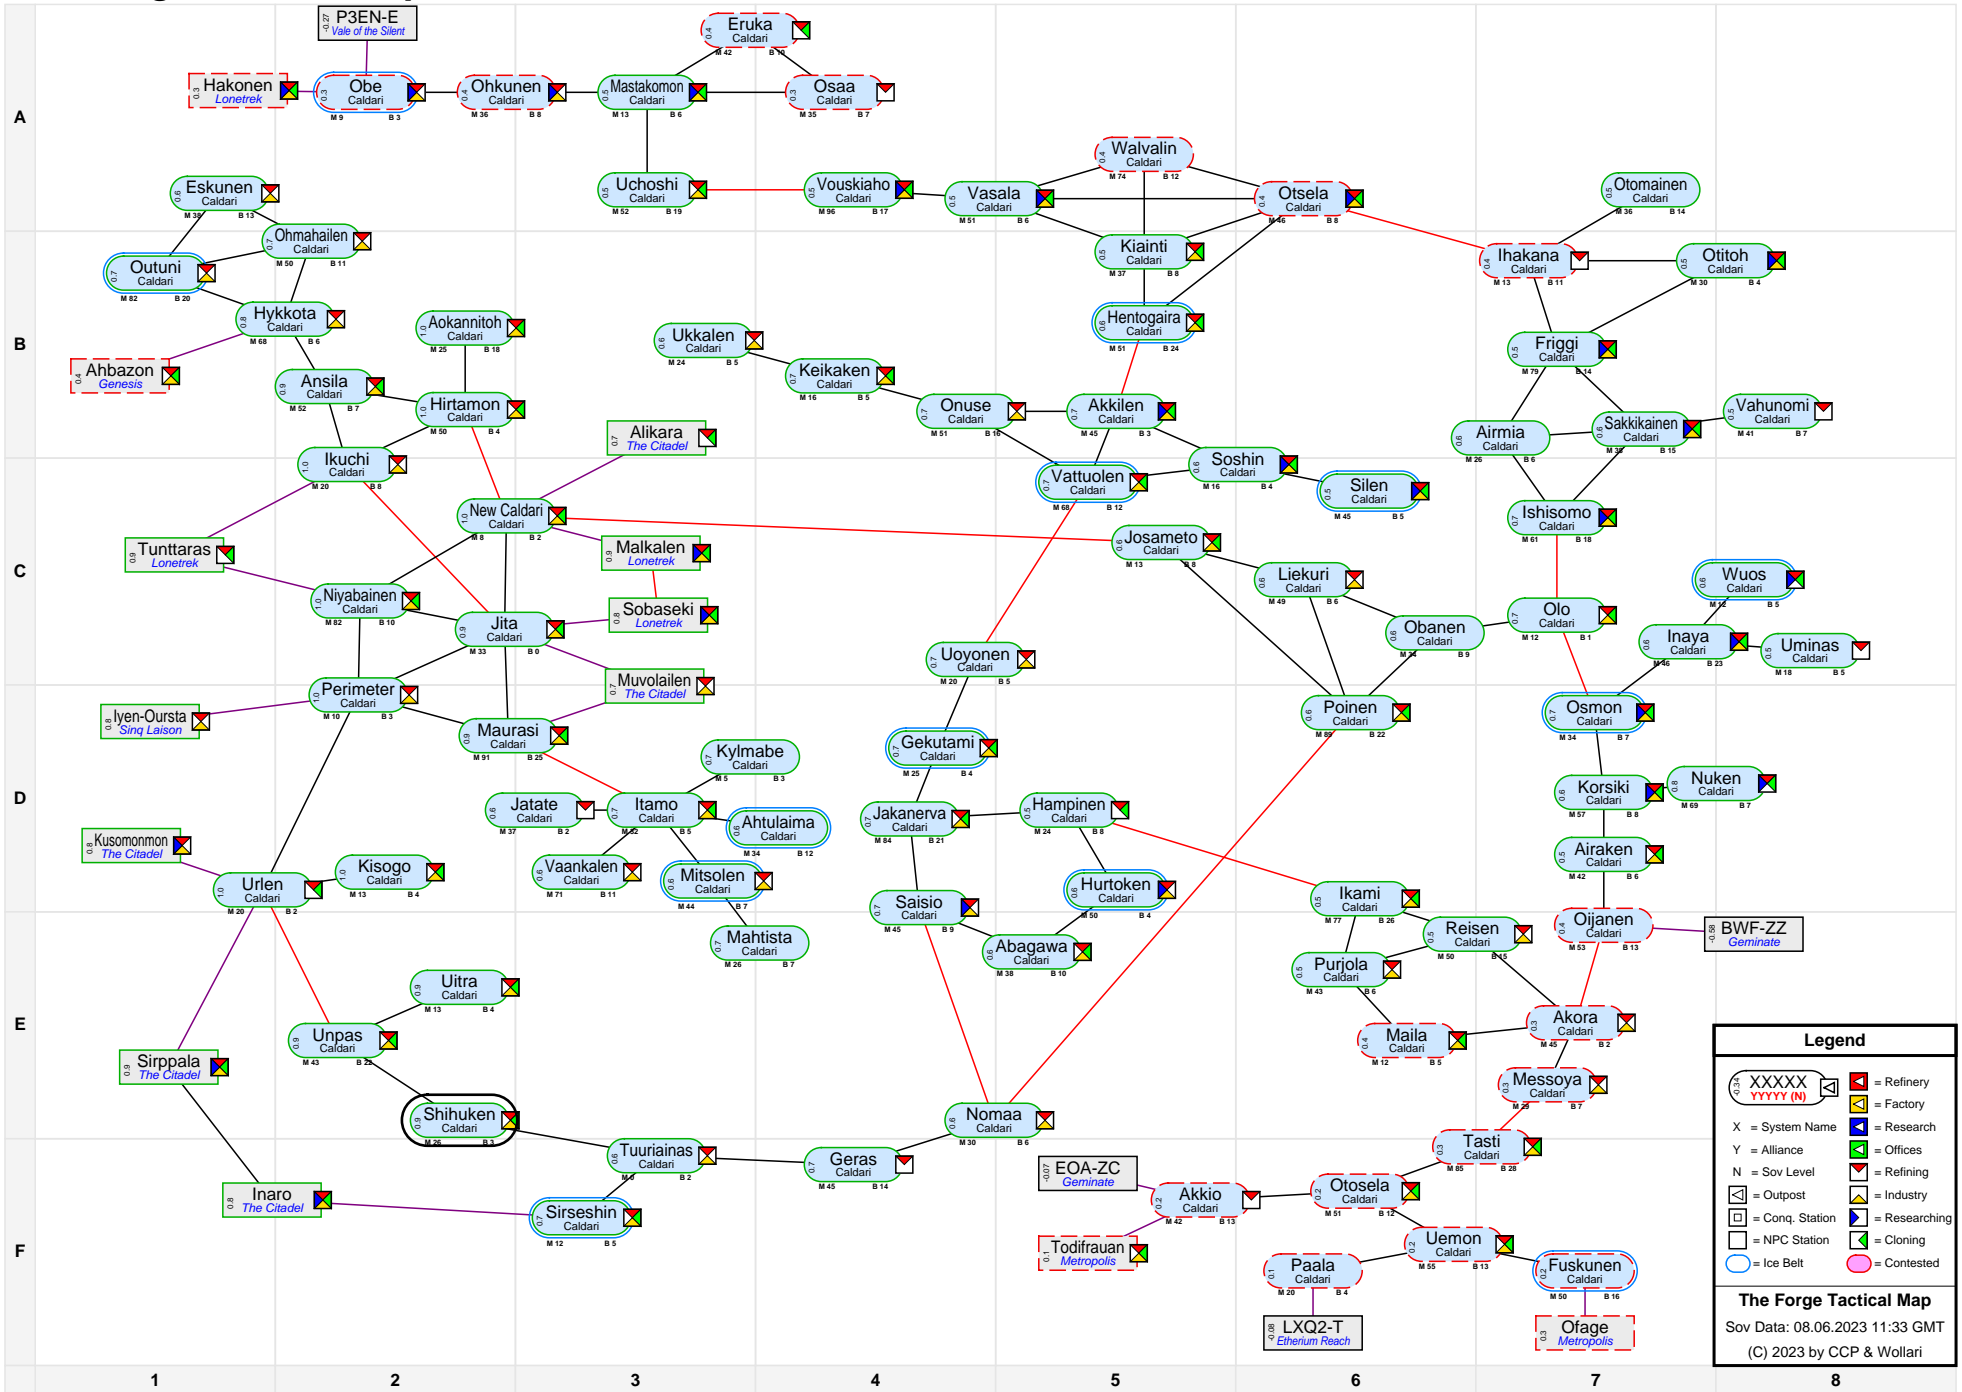

The Forge Tactical Map

Legend

XXXXX
YYYY (N) = Refinery
XXXXX
YYYY (N) = Factory
XXXXX
YYYY (N) = Research
XXXXX
YYYY (N) = Offices
XXXXX
YYYY (N) = Refining
XXXXX
YYYY (N) = Industry
XXXXX
YYYY (N) = Researching
XXXXX
YYYY (N) = NPC Station
XXXXX
YYYY (N) = Cloning
XXXXX
YYYY (N) = Contested

The Forge Tactical Map

Sov Data: 08.06.2023 11:33 GMT

(C) 2023 by CCP & Wollari