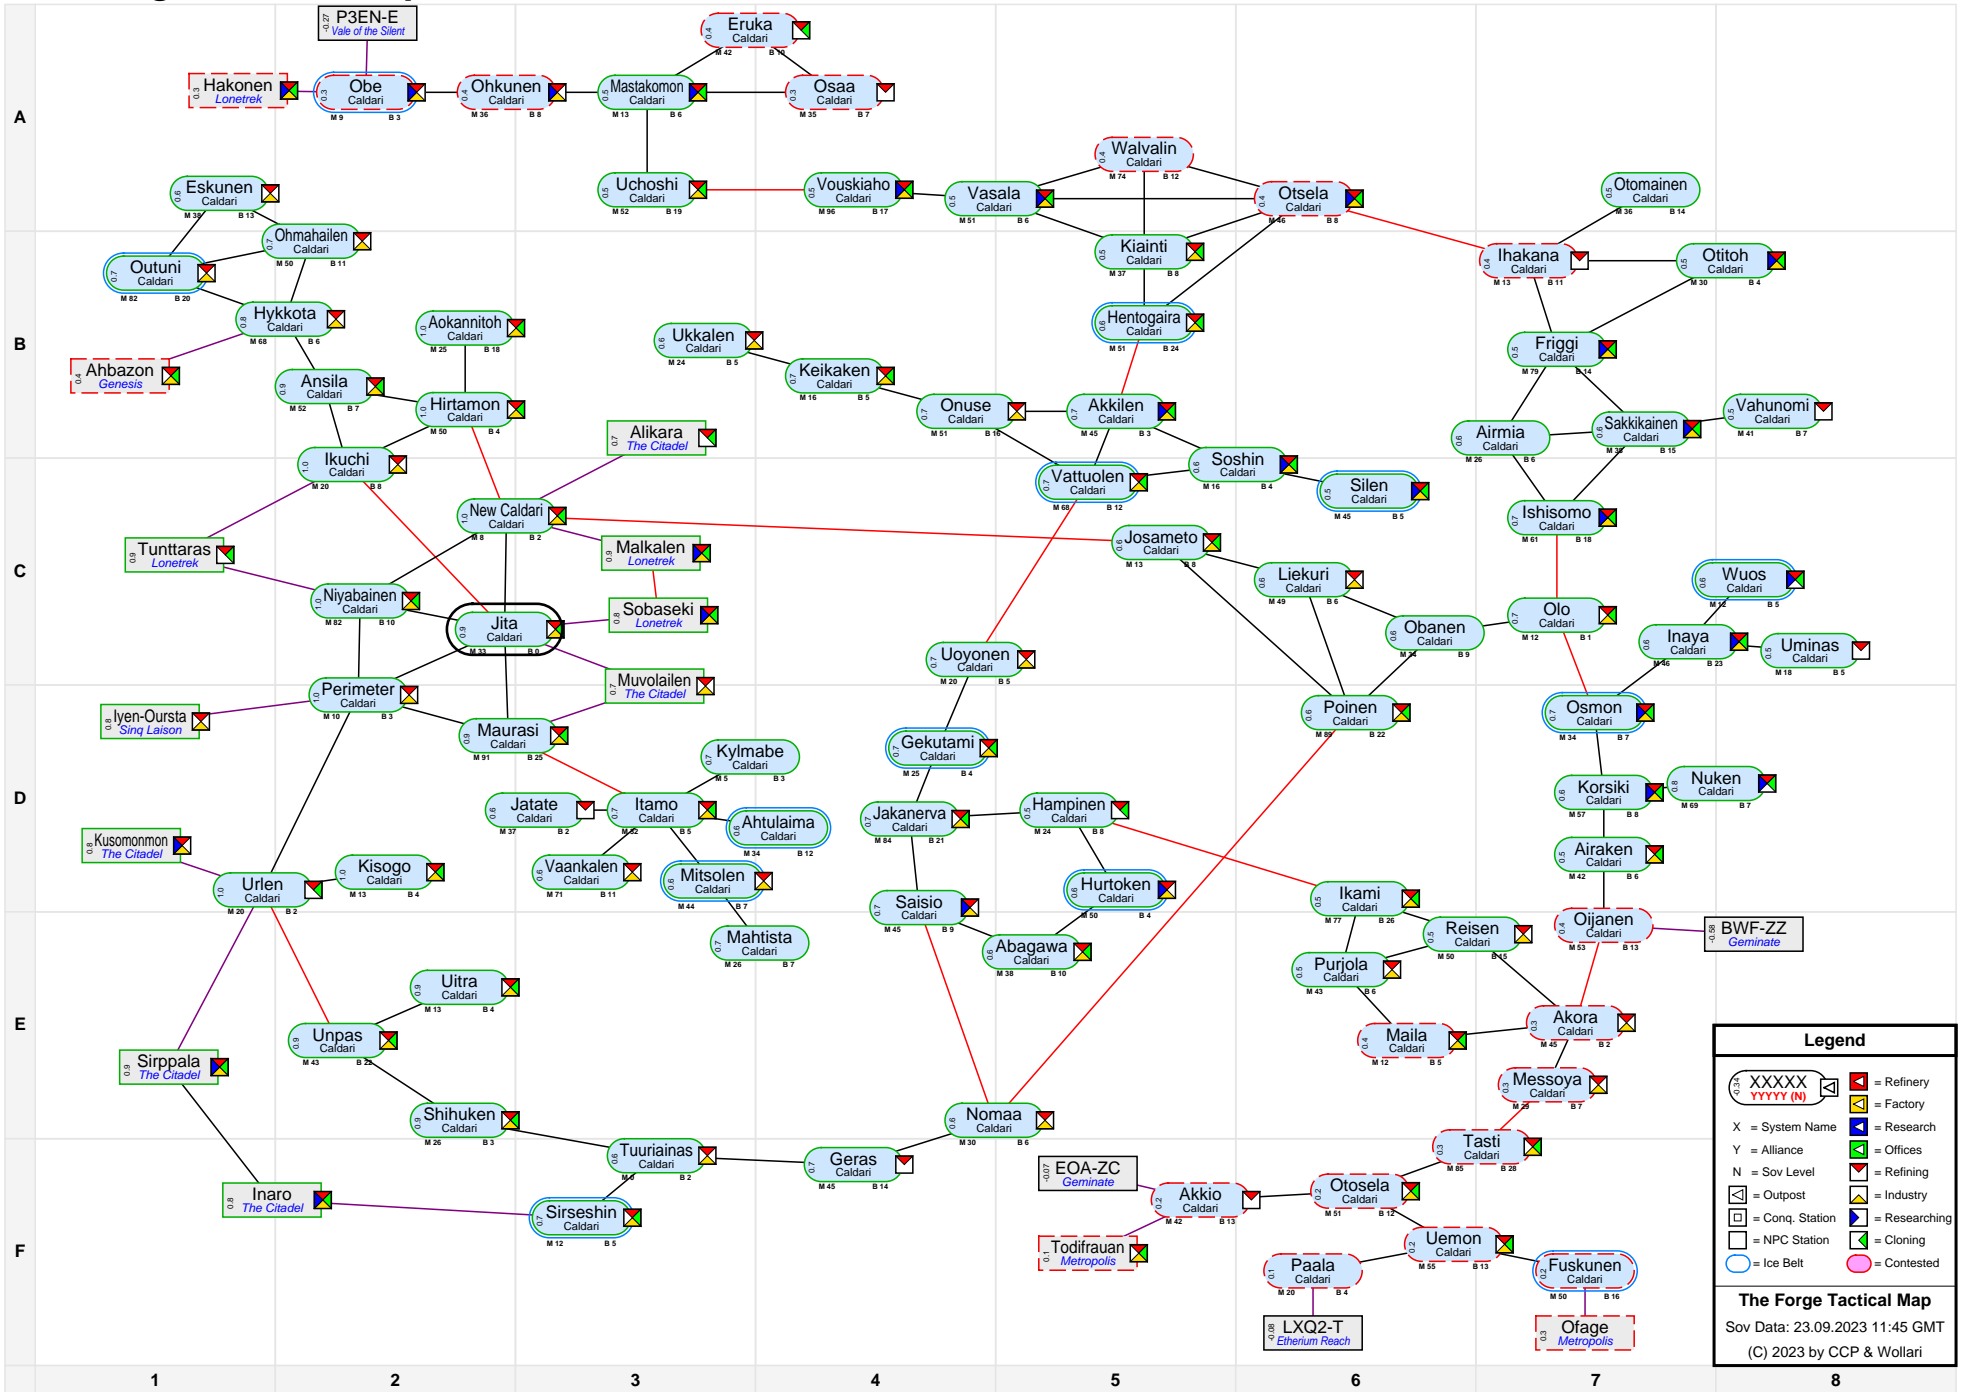

The Forge Tactical Map

Legend	
	XXXXX YYYYY (N)
	= Refinery
	= Factory
	= Research
	= Offices
	= Refining
	= Industry
	= Researching
	= NPC Station
	= Cloning
	= Ice Belt
	= Contested

The Forge Tactical Map
 Sov Data: 23.09.2023 11:45 GMT
 (C) 2023 by CCP & Wollari