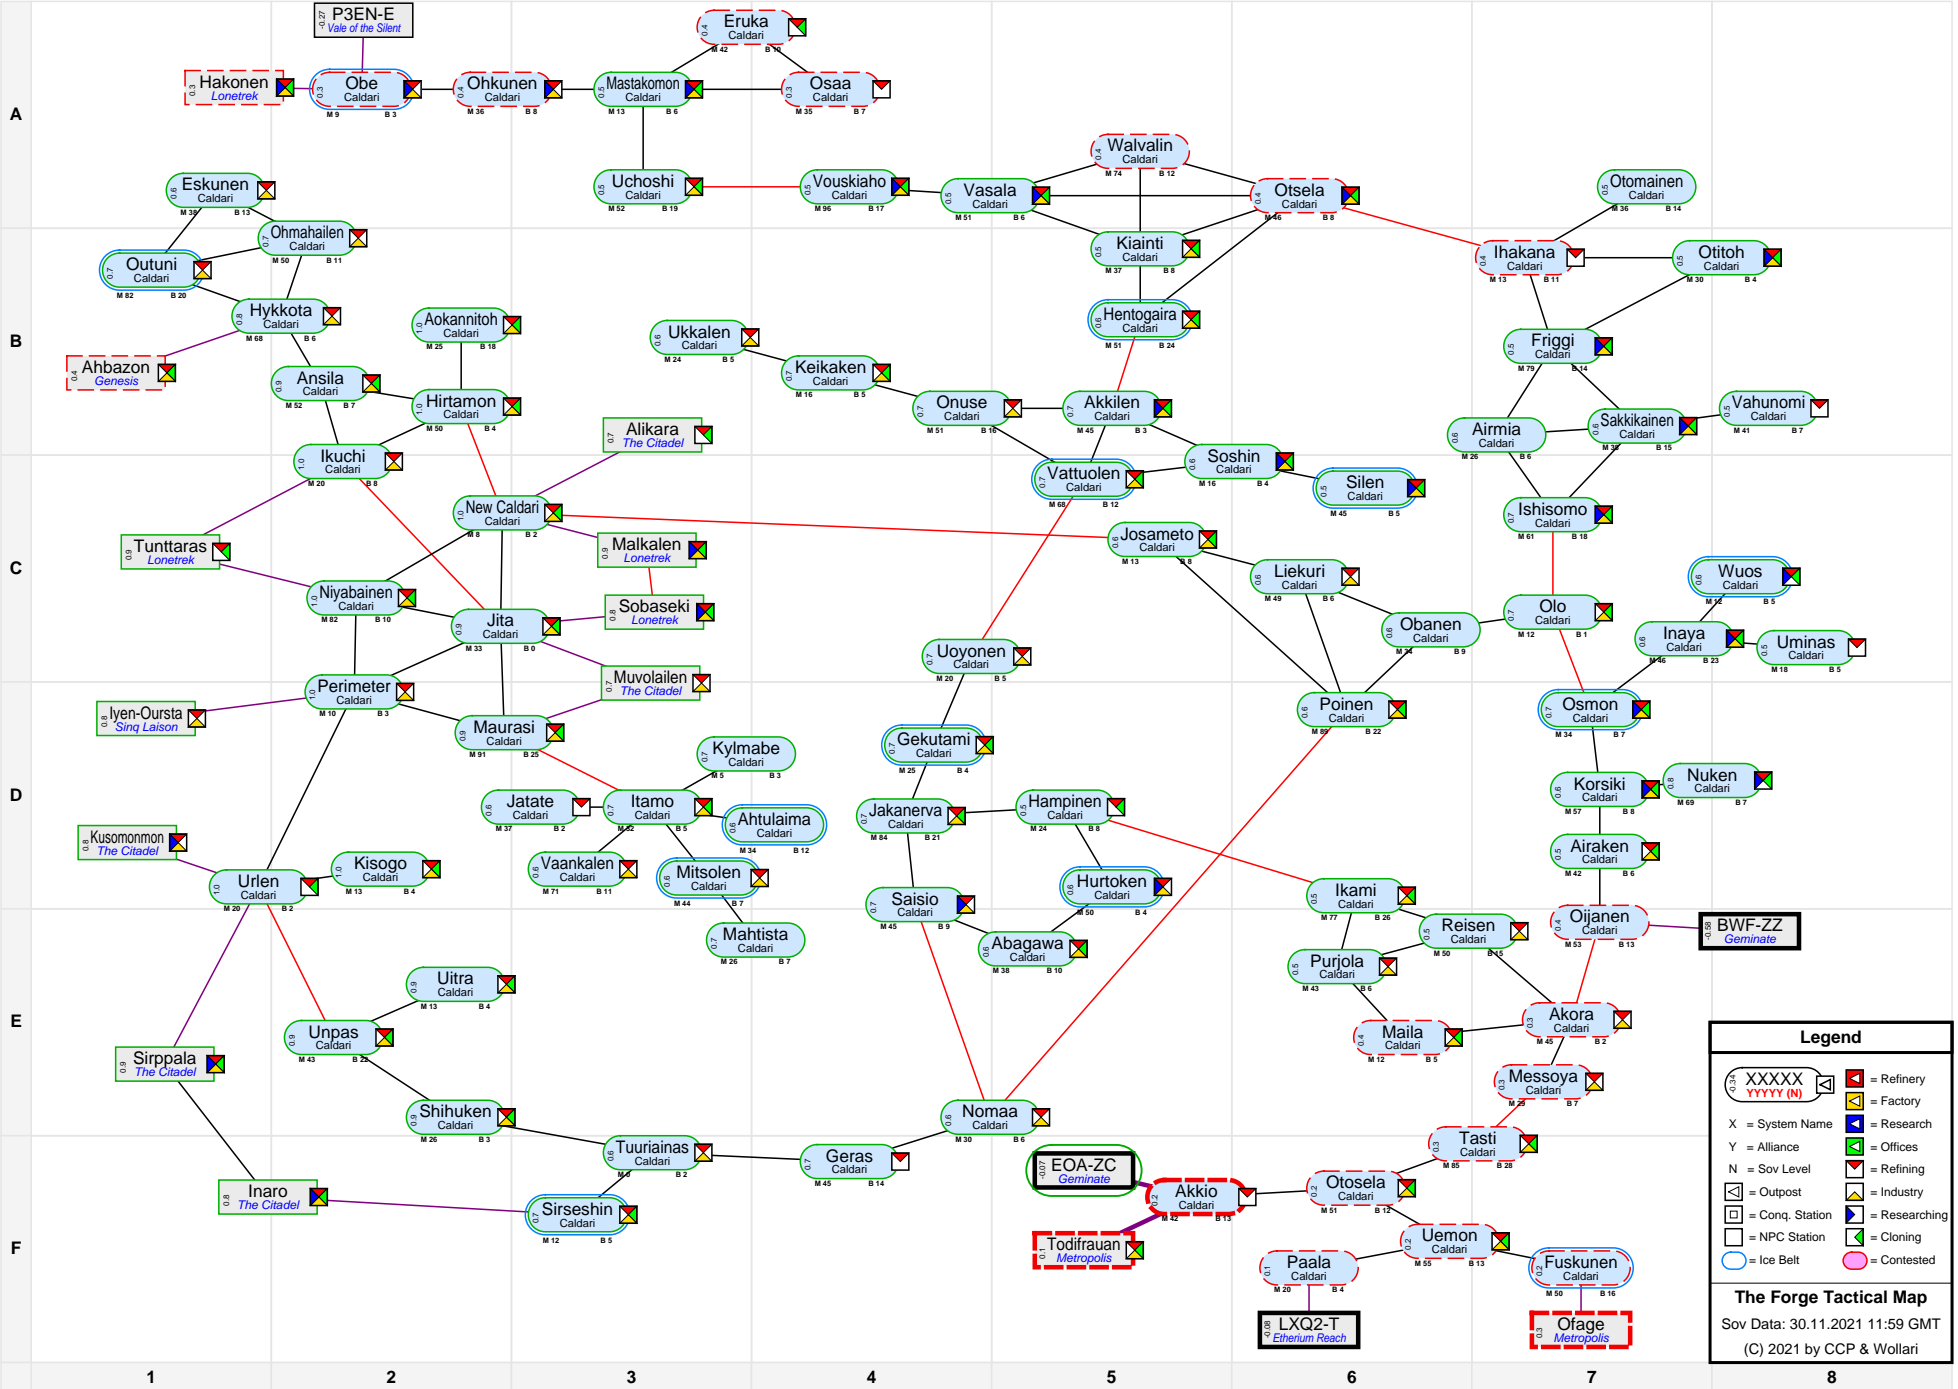

The Forge Tactical Map

Legend	
	= Refinery
	= Factory
	= Alliance
	= Research
	= Offices
	= Refining
	= Industry
	= Researching
	= NPC Station
	= Cloning
	= Ice Belt
	= Contested

The Forge Tactical Map
 Sov Data: 30.11.2021 11:59 GMT
 (C) 2021 by CCP & Wollari