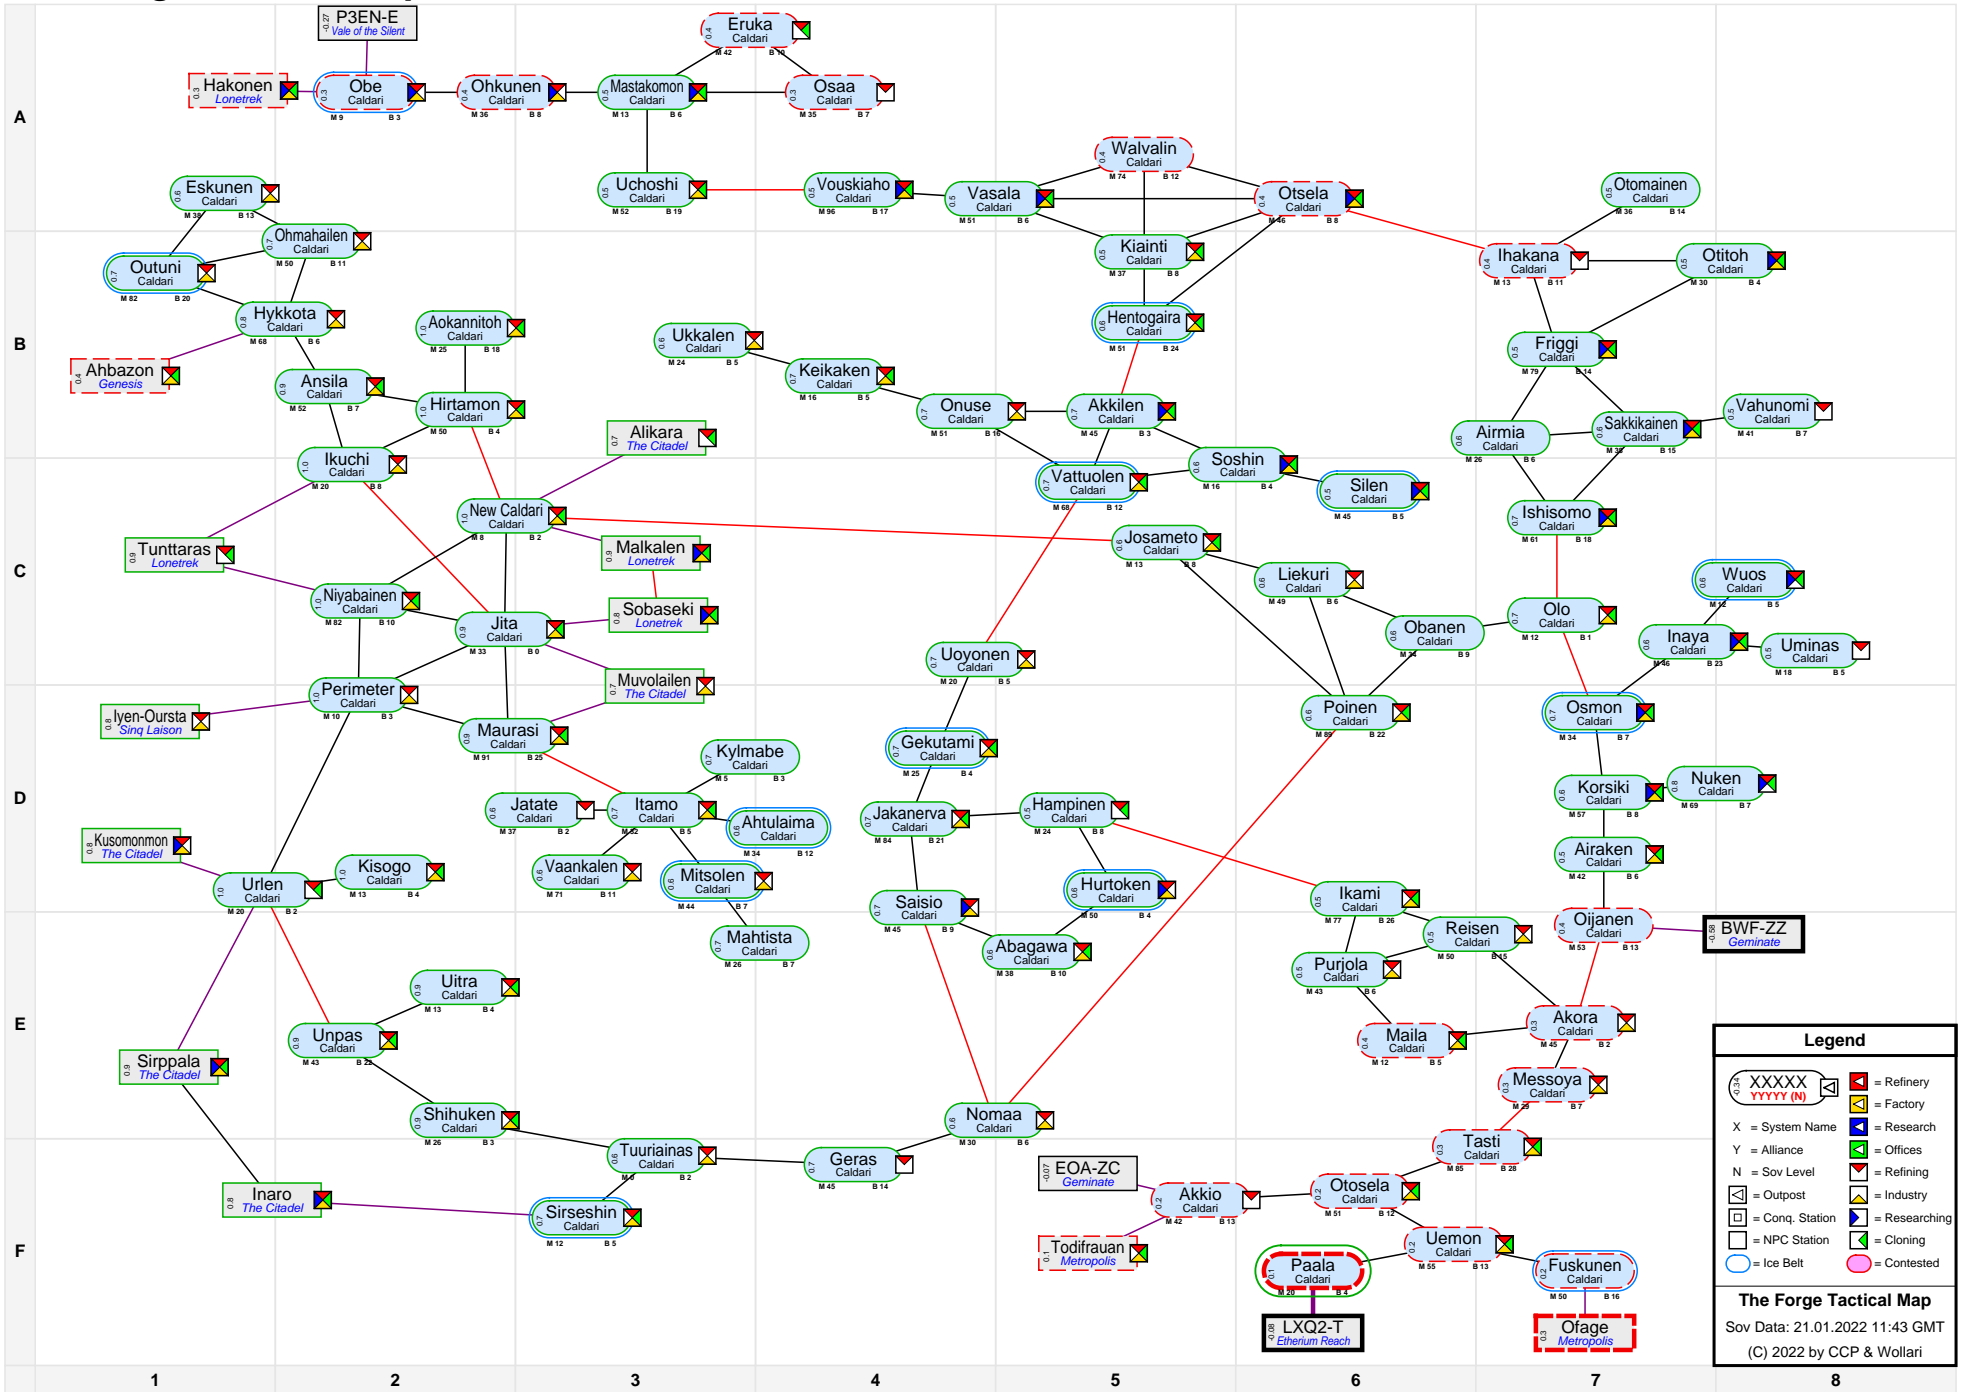

# The Forge Tactical Map

**Legend**

- XXXXX  
YYYY (N) = Refinery
- X = System Name
- Y = Alliance
- N = Sov Level
- [Icon] = Outpost
- [Icon] = Factory
- [Icon] = Research
- [Icon] = Offices
- [Icon] = Refining
- [Icon] = Industry
- [Icon] = Conq. Station
- [Icon] = Researching
- [Icon] = NPC Station
- [Icon] = Cloning
- [Icon] = Contested

**The Forge Tactical Map**  
Sov Data: 21.01.2022 11:43 GMT  
(C) 2022 by CCP & Wollari