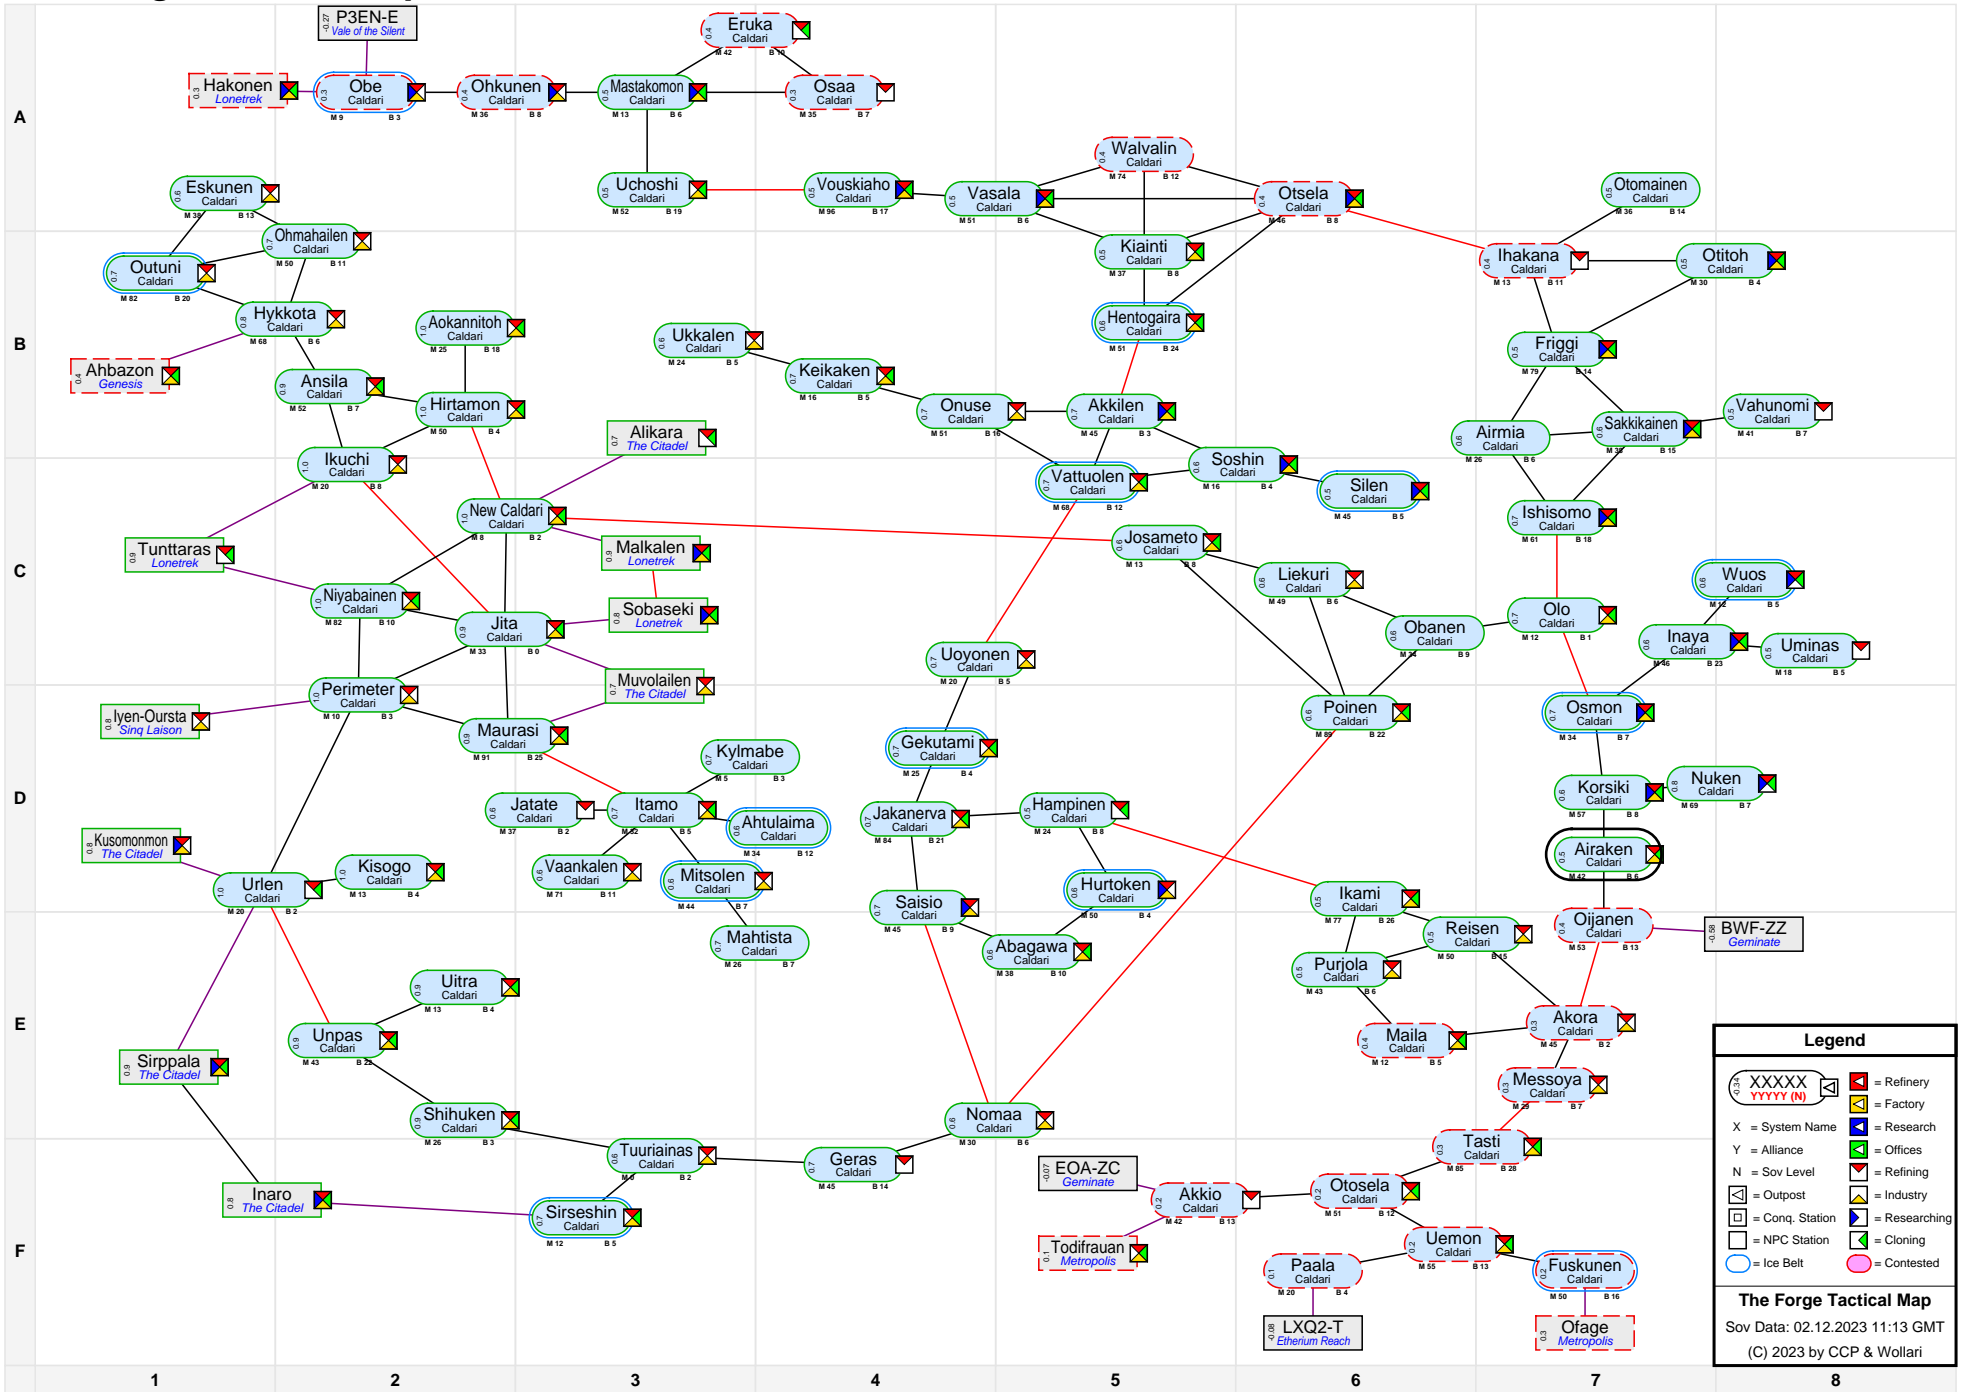

The Forge Tactical Map

Legend

XXXXX
YYYY (N) = Refinery
XXXXX
YYYY (N) = Factory
XXXXX
YYYY (N) = Research
XXXXX
YYYY (N) = Offices
XXXXX
YYYY (N) = Refining
XXXXX
YYYY (N) = Industry
XXXXX
YYYY (N) = Conq. Station
XXXXX
YYYY (N) = Researching
XXXXX
YYYY (N) = NPC Station
XXXXX
YYYY (N) = Cloning
XXXXX
YYYY (N) = Contested

The Forge Tactical Map

Sov Data: 02.12.2023 11:13 GMT

(C) 2023 by CCP & Wollari