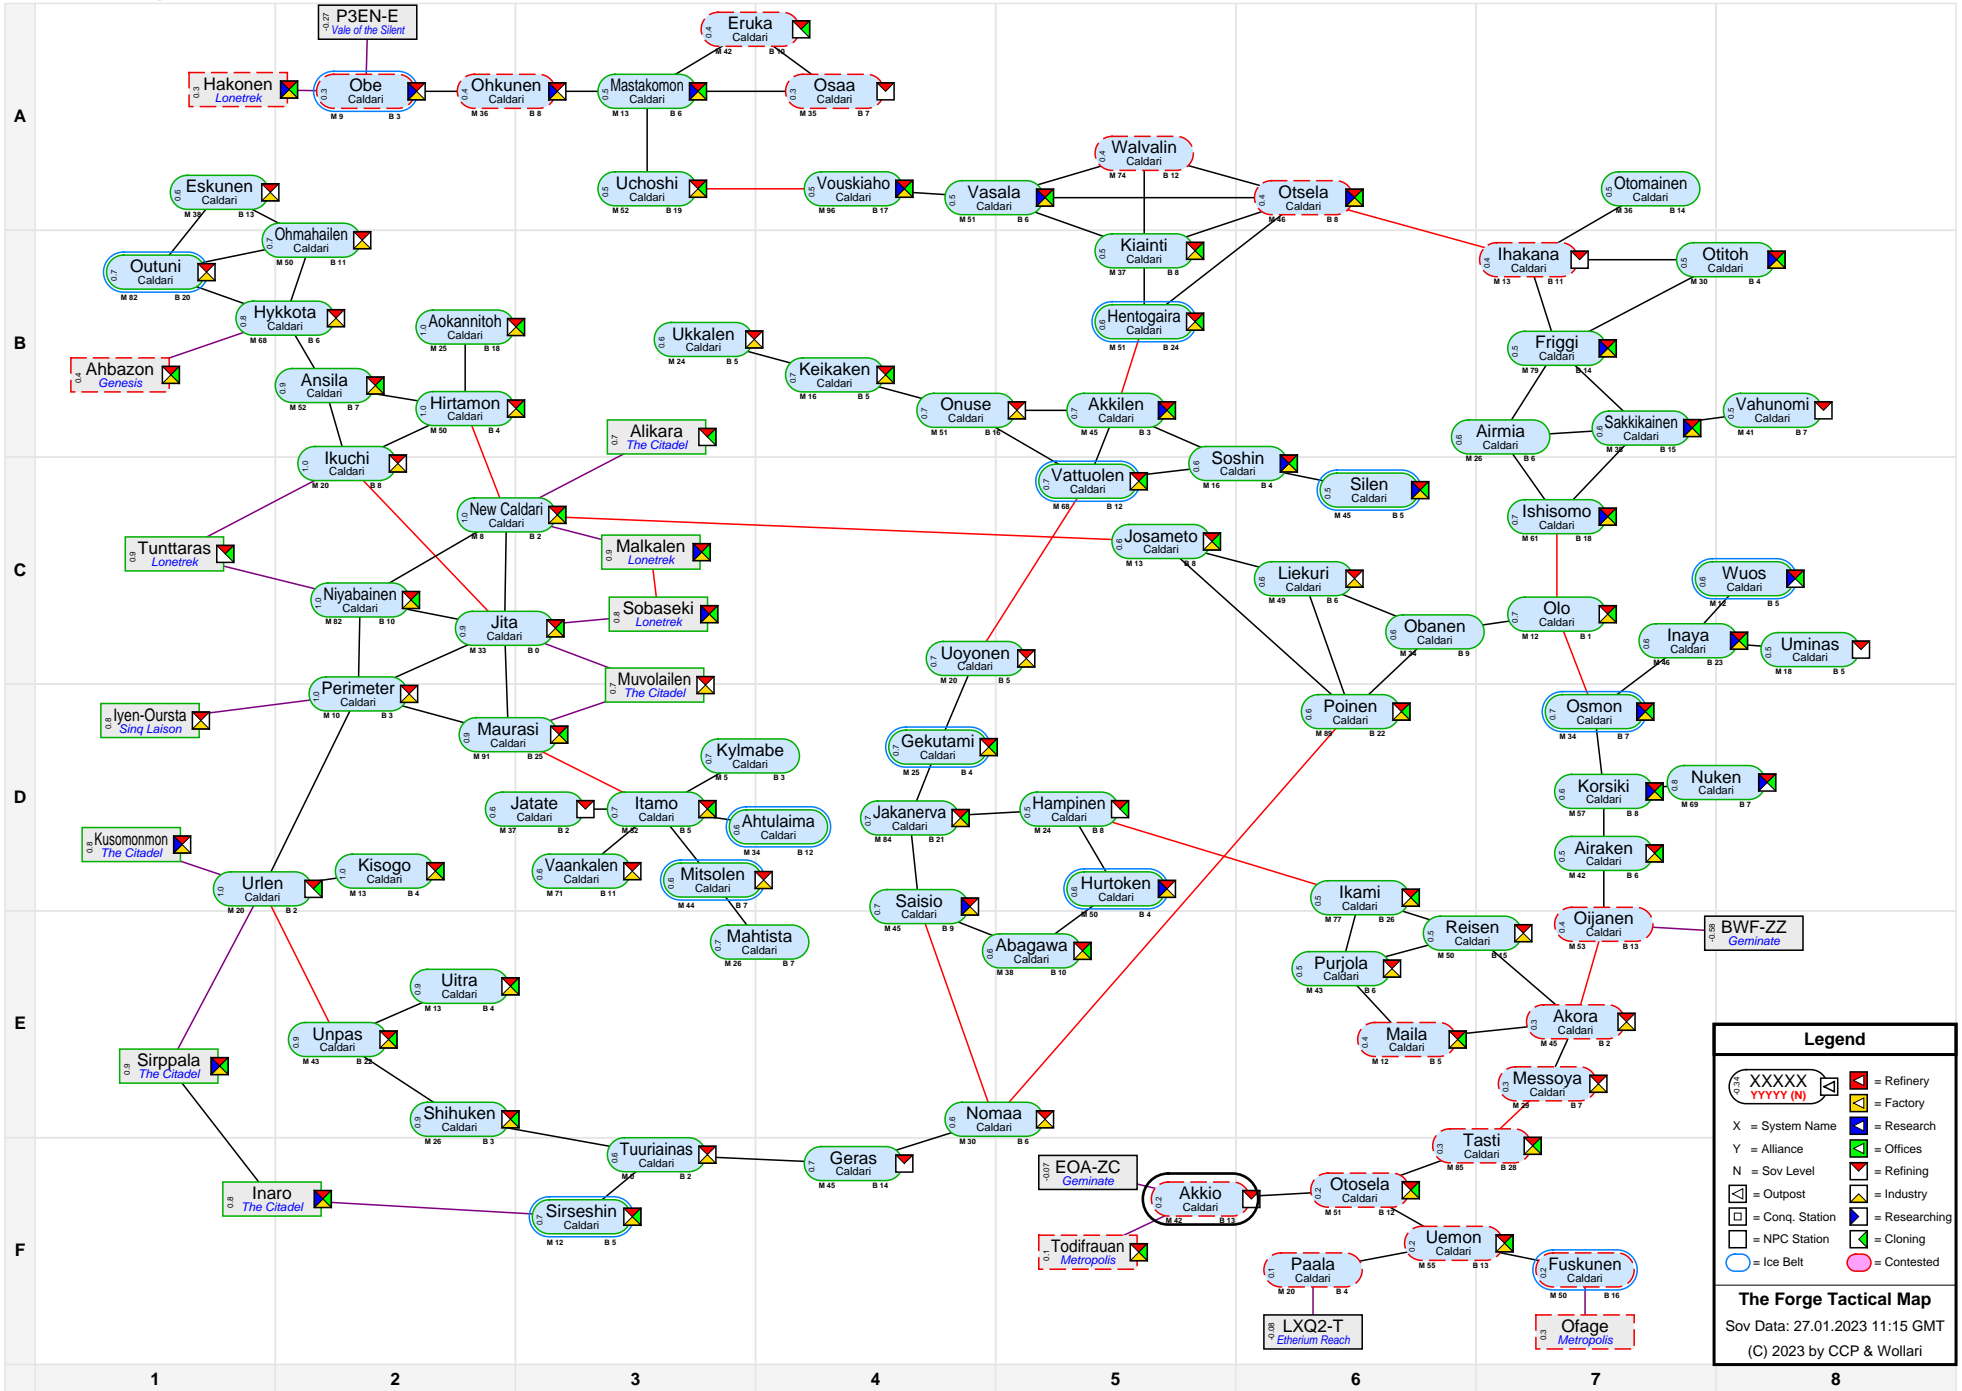

The Forge Tactical Map

Legend

XXXXX
YYYY (N) = Refinery
X = Factory
X = Alliance
Y = System Name
N = Sov Level
X = Research
X = Offices
X = Refining
X = Industry
X = Conq. Station
X = Researching
X = NPC Station
X = Cloning
X = Contested

The Forge Tactical Map

Sov Data: 27.01.2023 11:15 GMT

(C) 2023 by CCP & Wollari