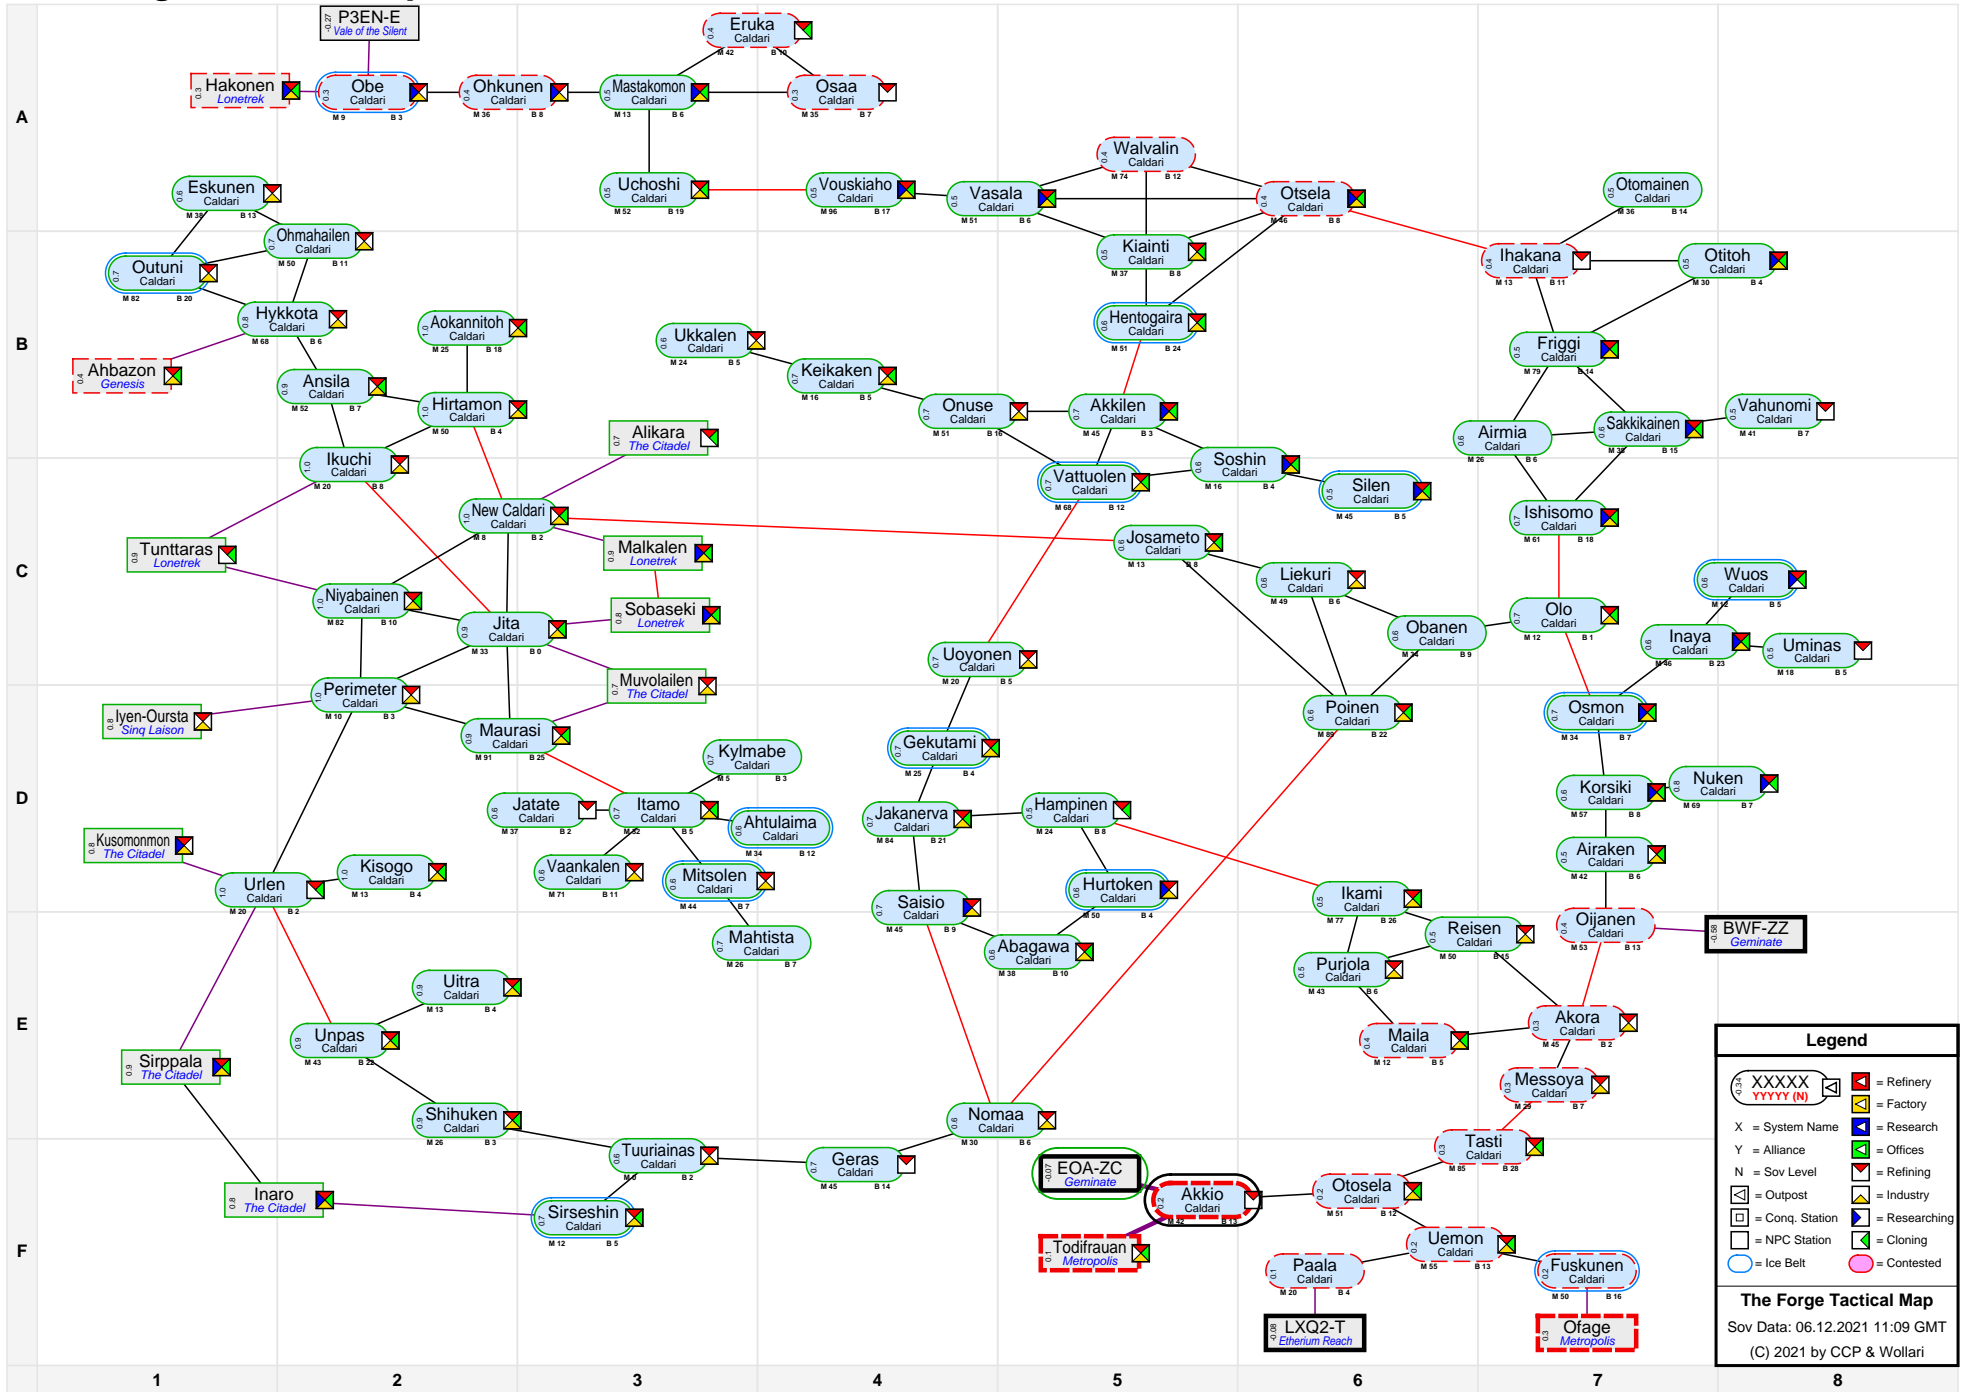

The Forge Tactical Map

Legend

XXXXX XXXXX = Refinery
XXXXX XXXXX = Factory
XXXXX = System Name
XXXXX = Alliance
XXXXX = Research
XXXXX = Offices
XXXXX = Refining
XXXXX = Industry
XXXXX = Researching
XXXXX = Conq. Station
XXXXX = NPC Station
XXXXX = Cloning
XXXXX = Contested

The Forge Tactical Map
 Sov Data: 06.12.2021 11:09 GMT
 (C) 2021 by CCP & Wollari