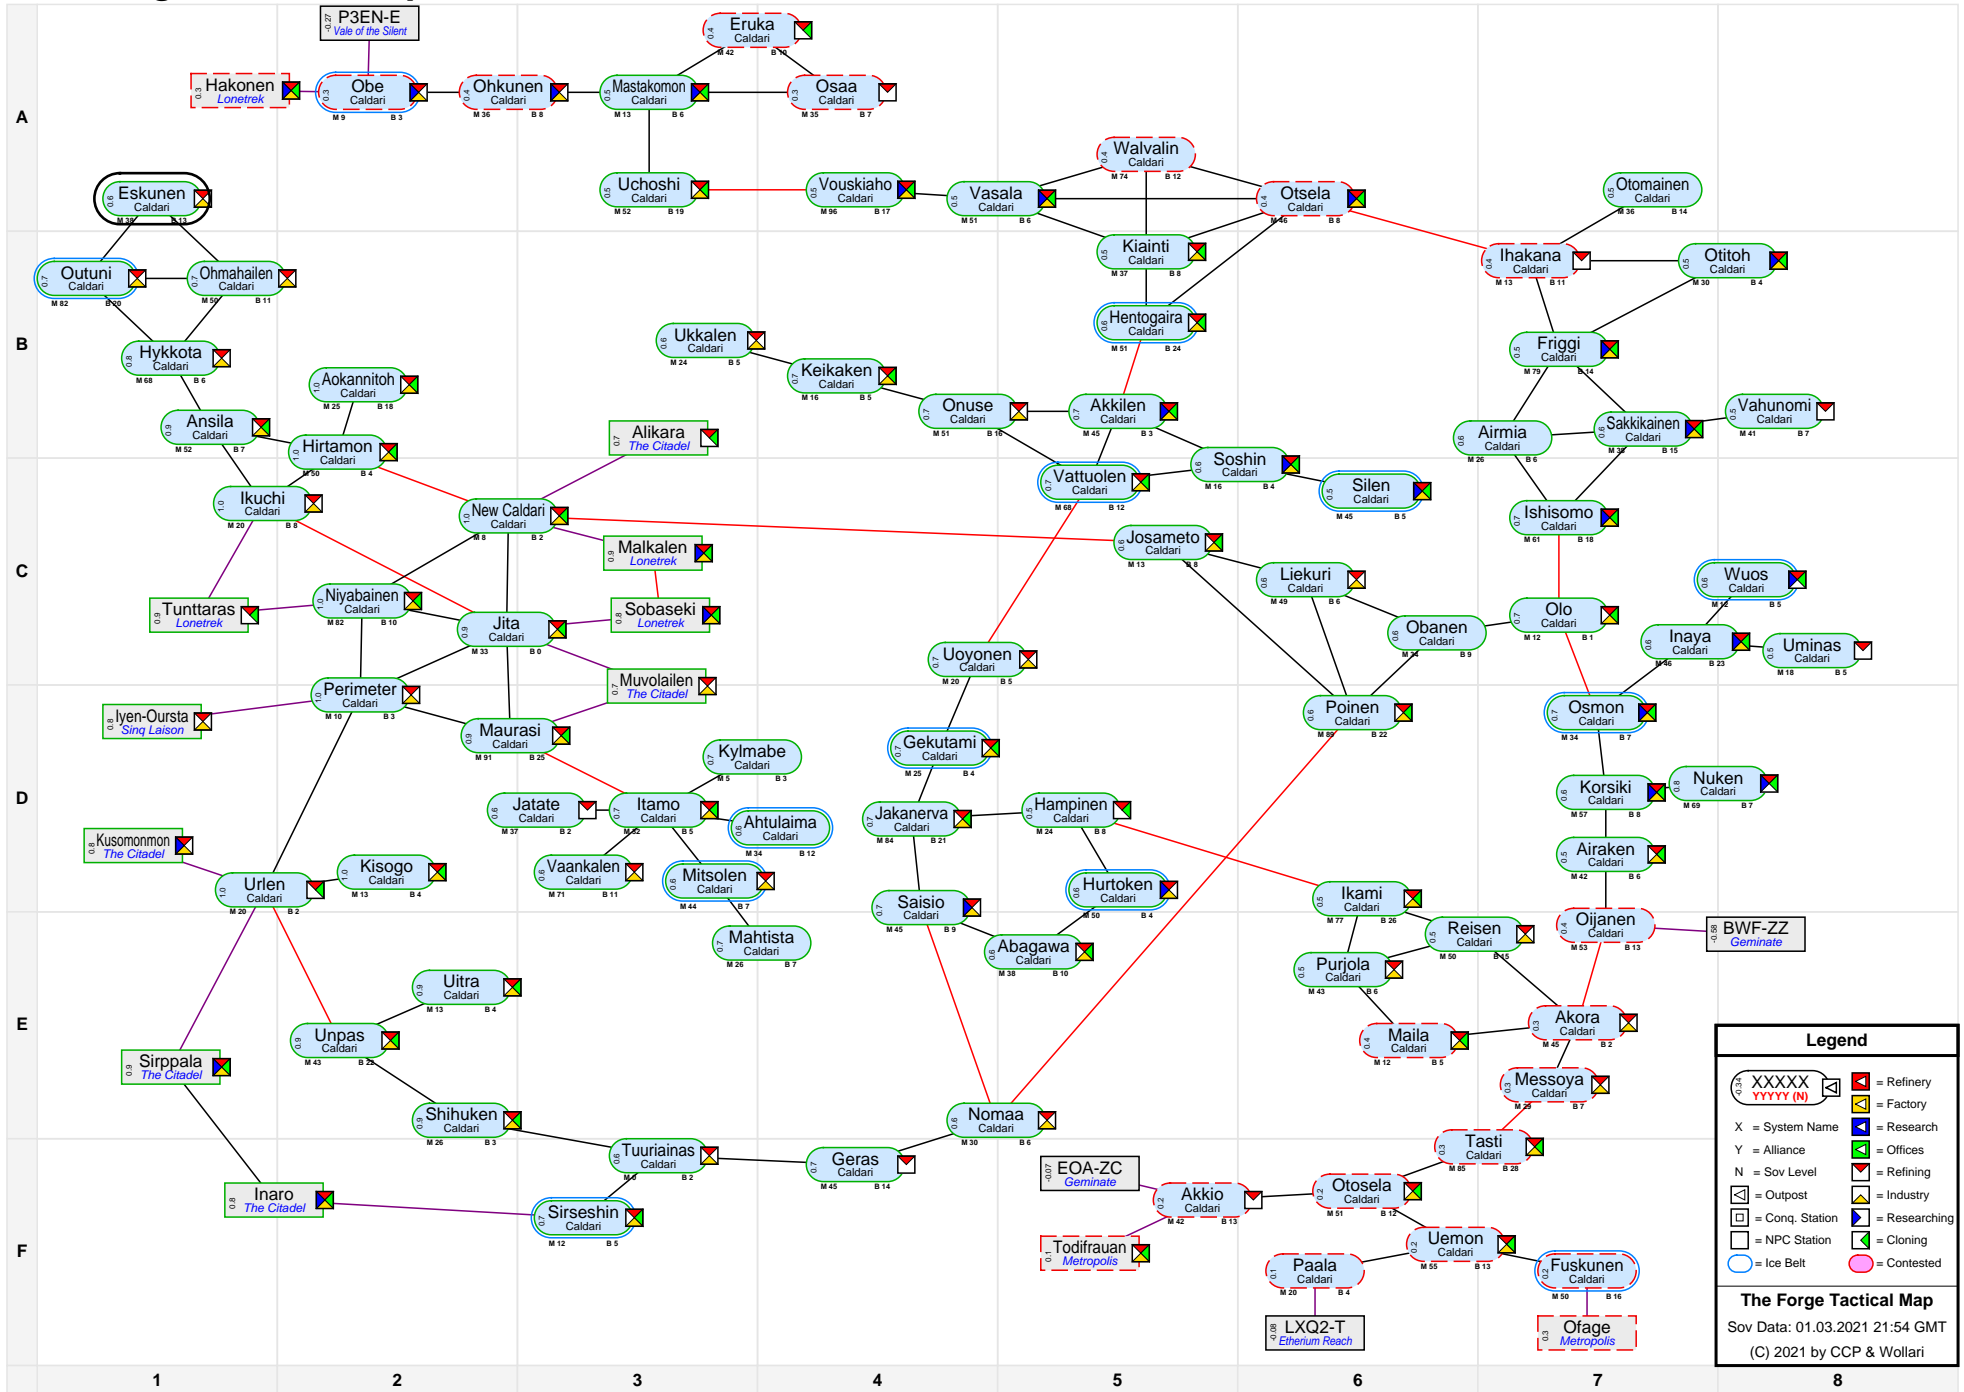

The Forge Tactical Map

Legend

XXXXX
YYYY (N) = Refinery
 = Factory
X = System Name
Y = Alliance
N = Sov Level
 = Research
 = Offices
 = Refining
 = Industry
 = Researching
 = NPC Station
 = Cloning
 = Ice Belt
 = Contested

The Forge Tactical Map
Sov Data: 01.03.2021 21:54 GMT
(C) 2021 by CCP & Wollari