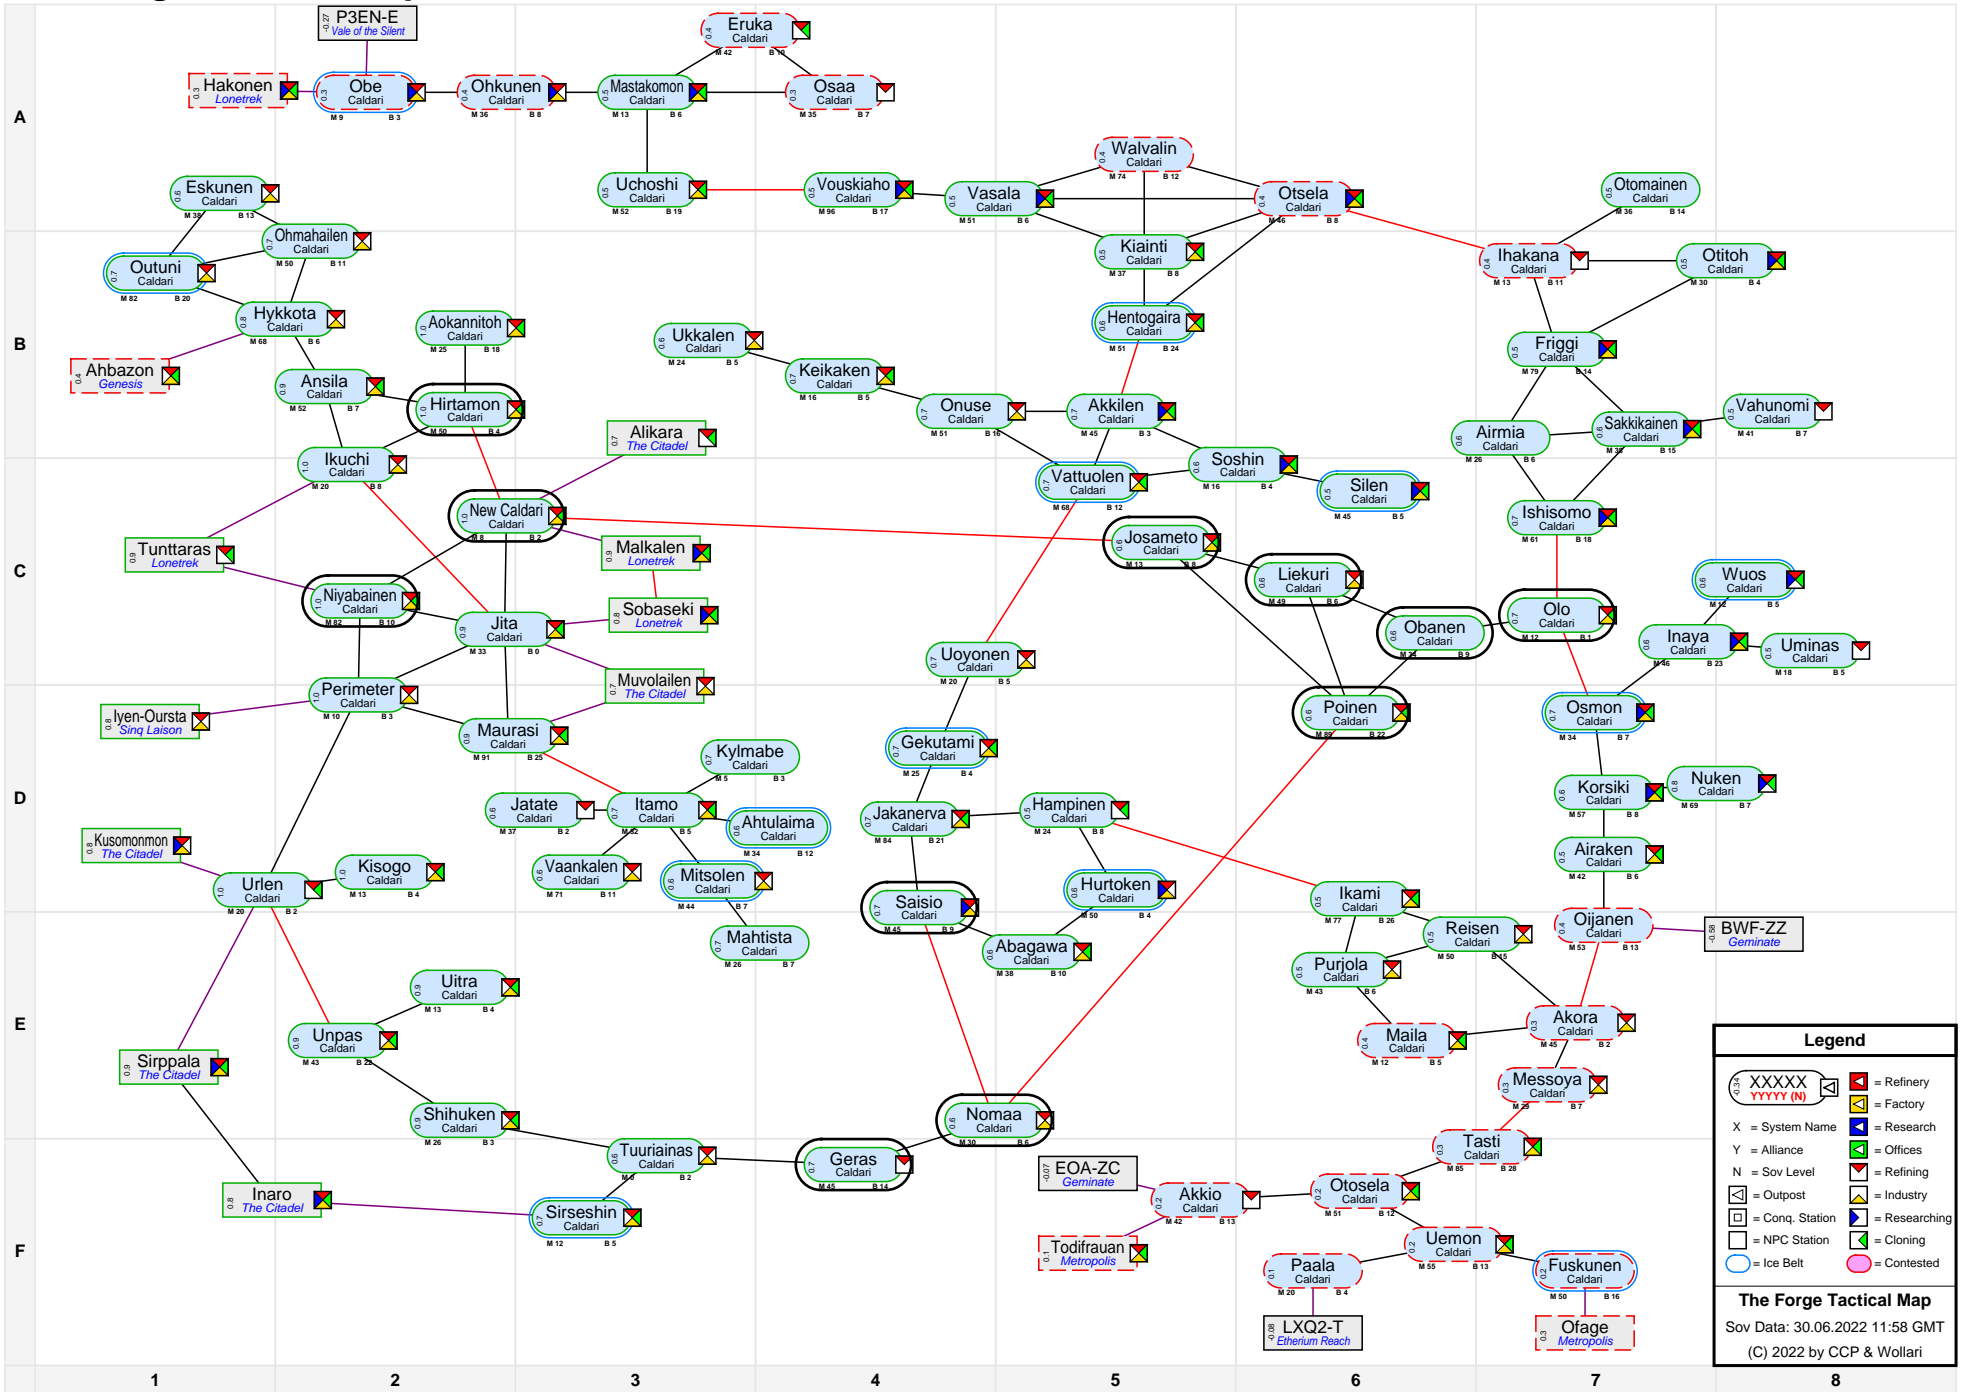

The Forge Tactical Map

Legend

XXXXX
YYYY (N) = Refinery
 = Factory
X = System Name
Y = Alliance
N = Sov Level
 = Research
 = Offices
 = Refining
 = Industry
 = Researching
 = NPC Station
 = Cloning
 = Ice Belt
 = Contested

The Forge Tactical Map
Sov Data: 30.06.2022 11:58 GMT
(C) 2022 by CCP & Wollari