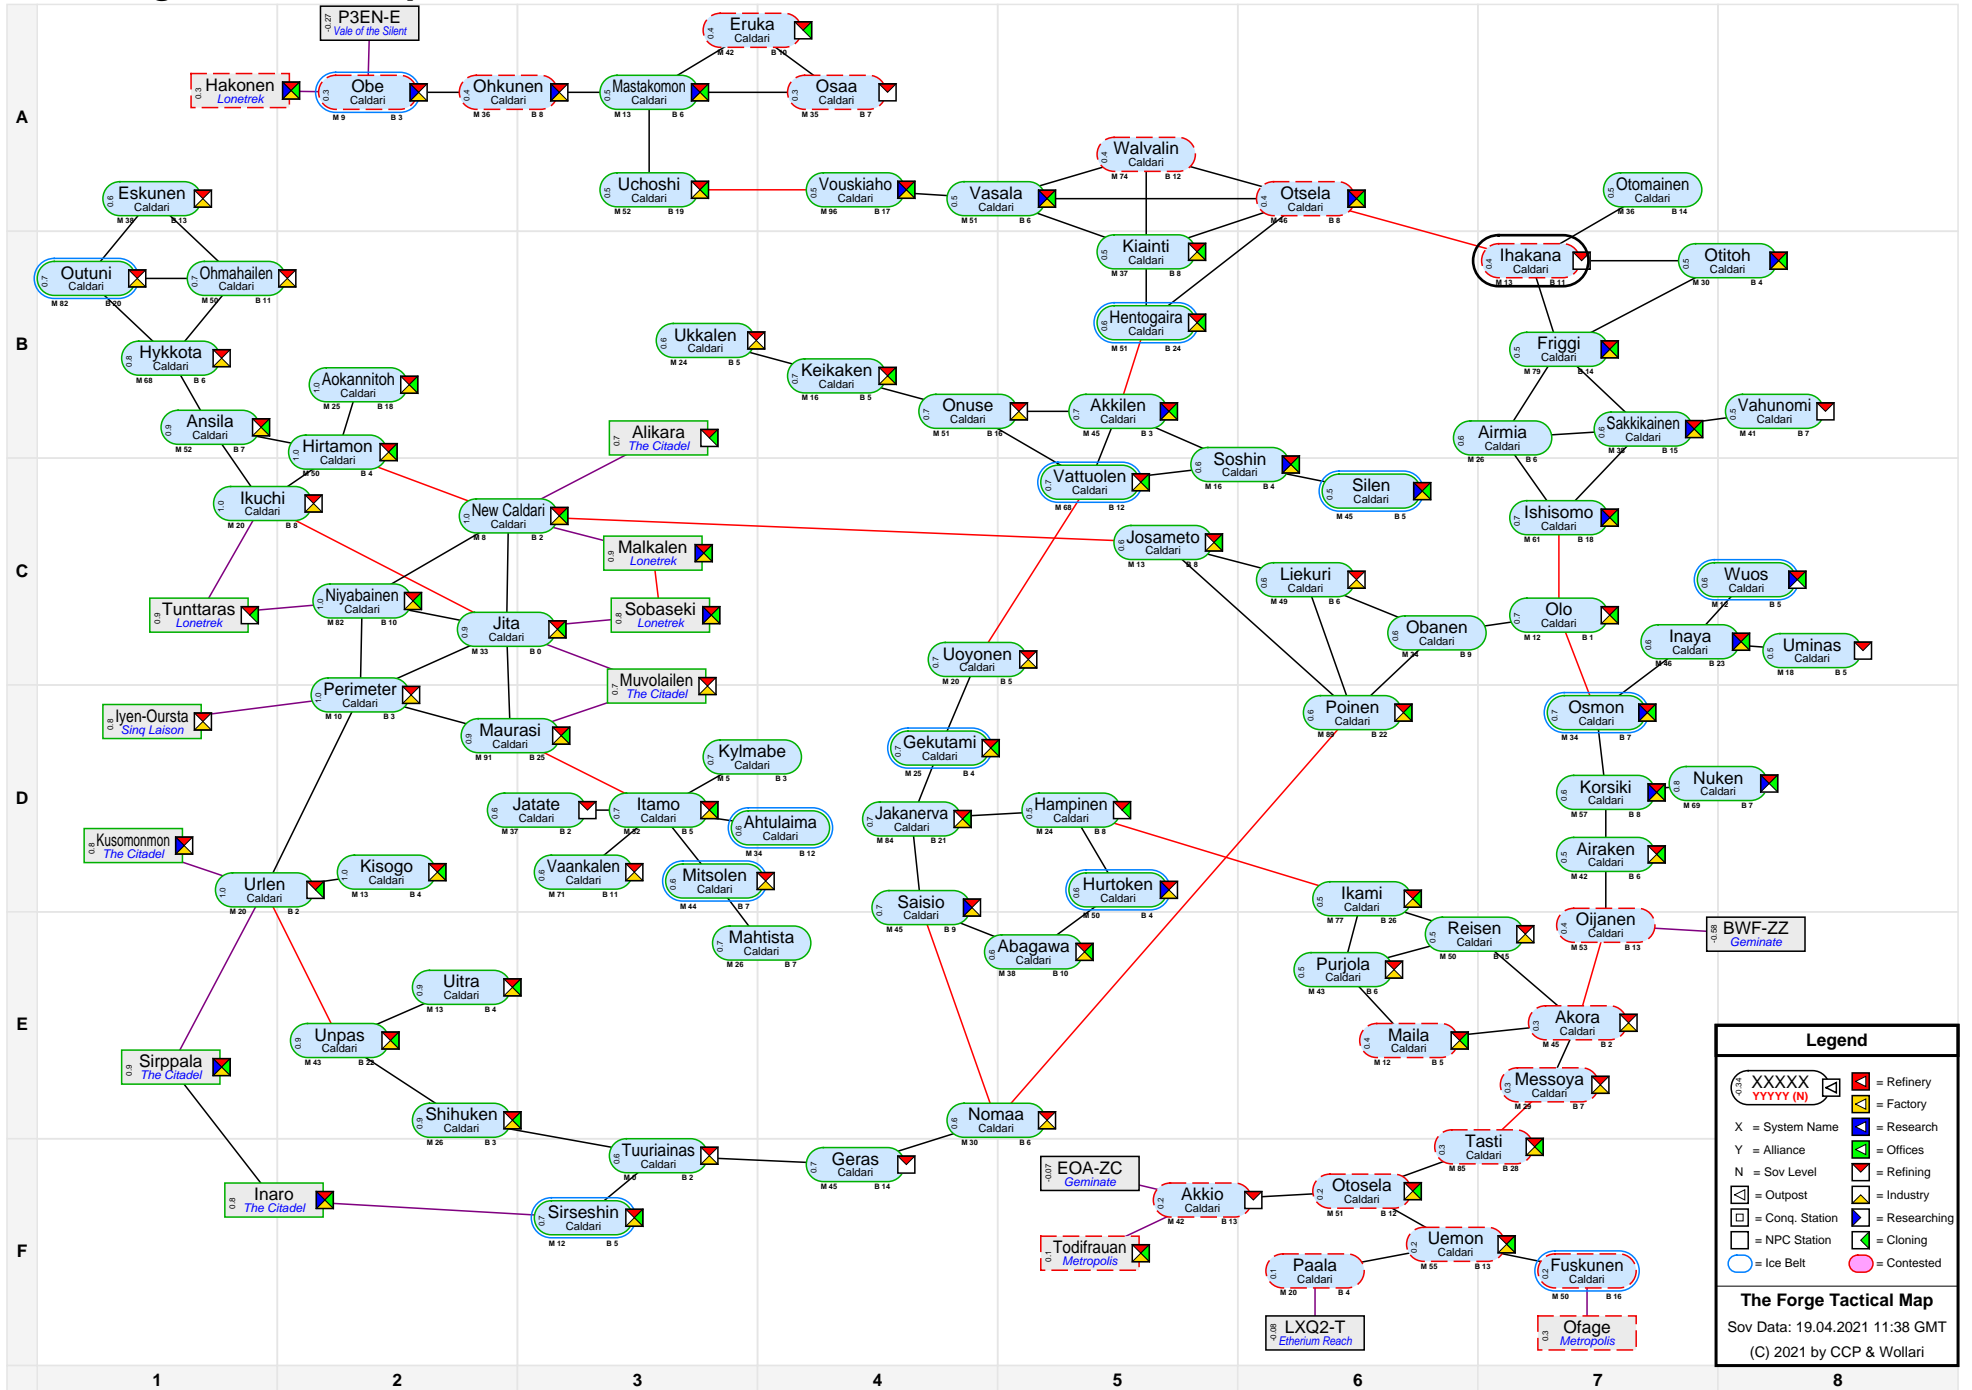

The Forge Tactical Map

Legend

XXXXX
YYYYY (N) = Refinery
X = Factory
X = System Name
Y = Alliance
N = Sov Level
X = Offices
X = Refining
X = Industry
Y = Conq. Station
N = Researching
X = NPC Station
X = Cloning
X = Ice Belt
X = Contested

The Forge Tactical Map
 Sov Data: 19.04.2021 11:38 GMT
 (C) 2021 by CCP & Wollari