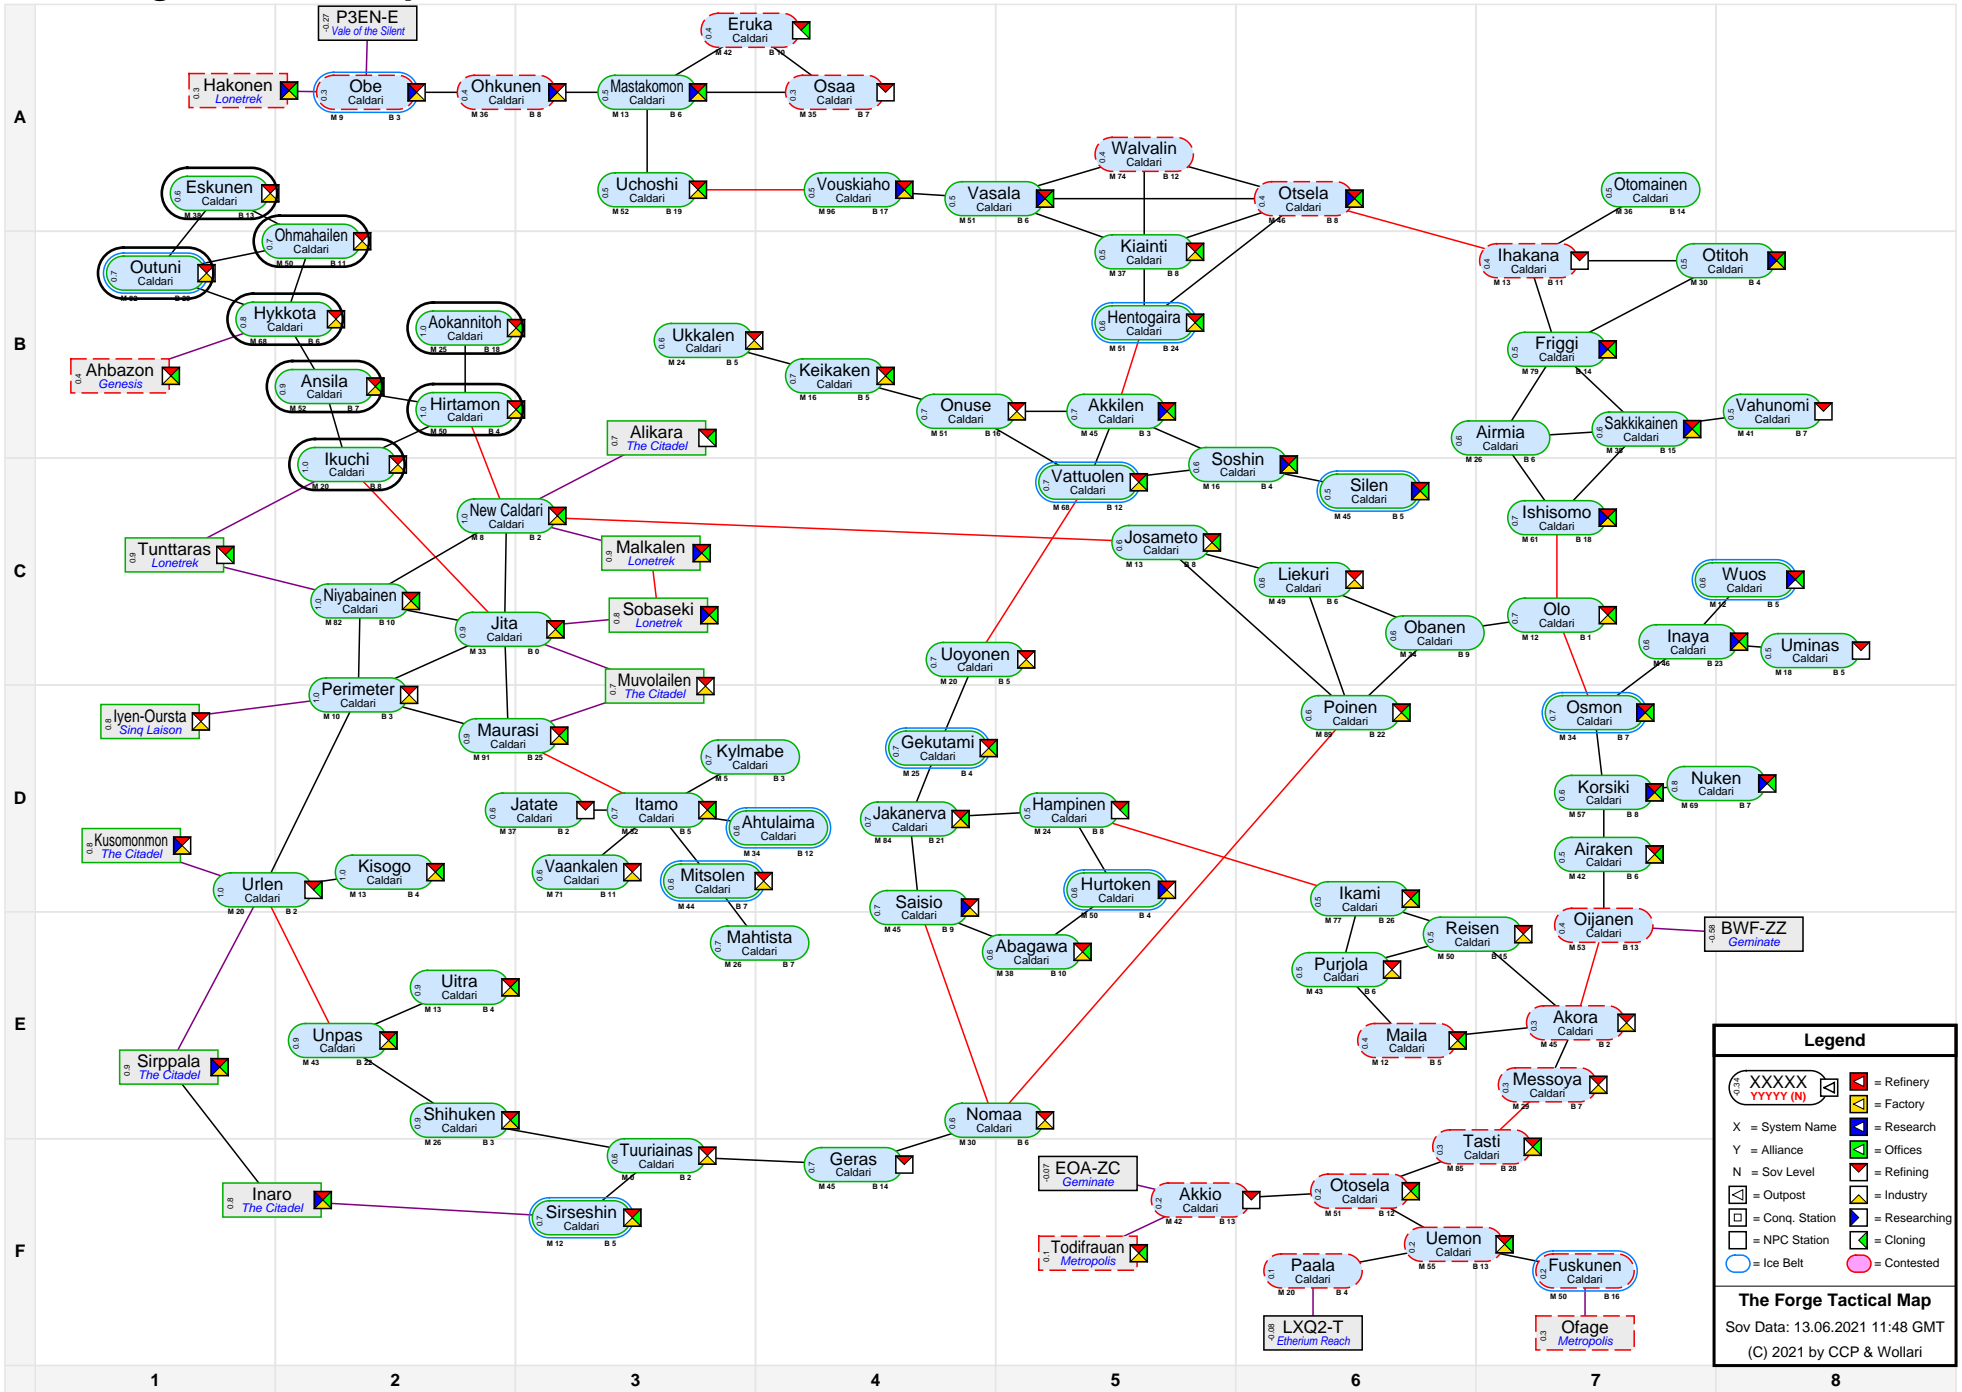

The Forge Tactical Map

Legend

XXXXX
YYYY (N) = Refinery
XXXXX
YYYY (N) = Factory
XXXXX
YYYY (N) = Research
XXXXX
YYYY (N) = Offices
XXXXX
YYYY (N) = Refining
XXXXX
YYYY (N) = Industry
XXXXX
YYYY (N) = Researching
XXXXX
YYYY (N) = NPC Station
XXXXX
YYYY (N) = Cloning
XXXXX
YYYY (N) = Contested

The Forge Tactical Map
 Sov Data: 13.06.2021 11:48 GMT
 (C) 2021 by CCP & Wollari