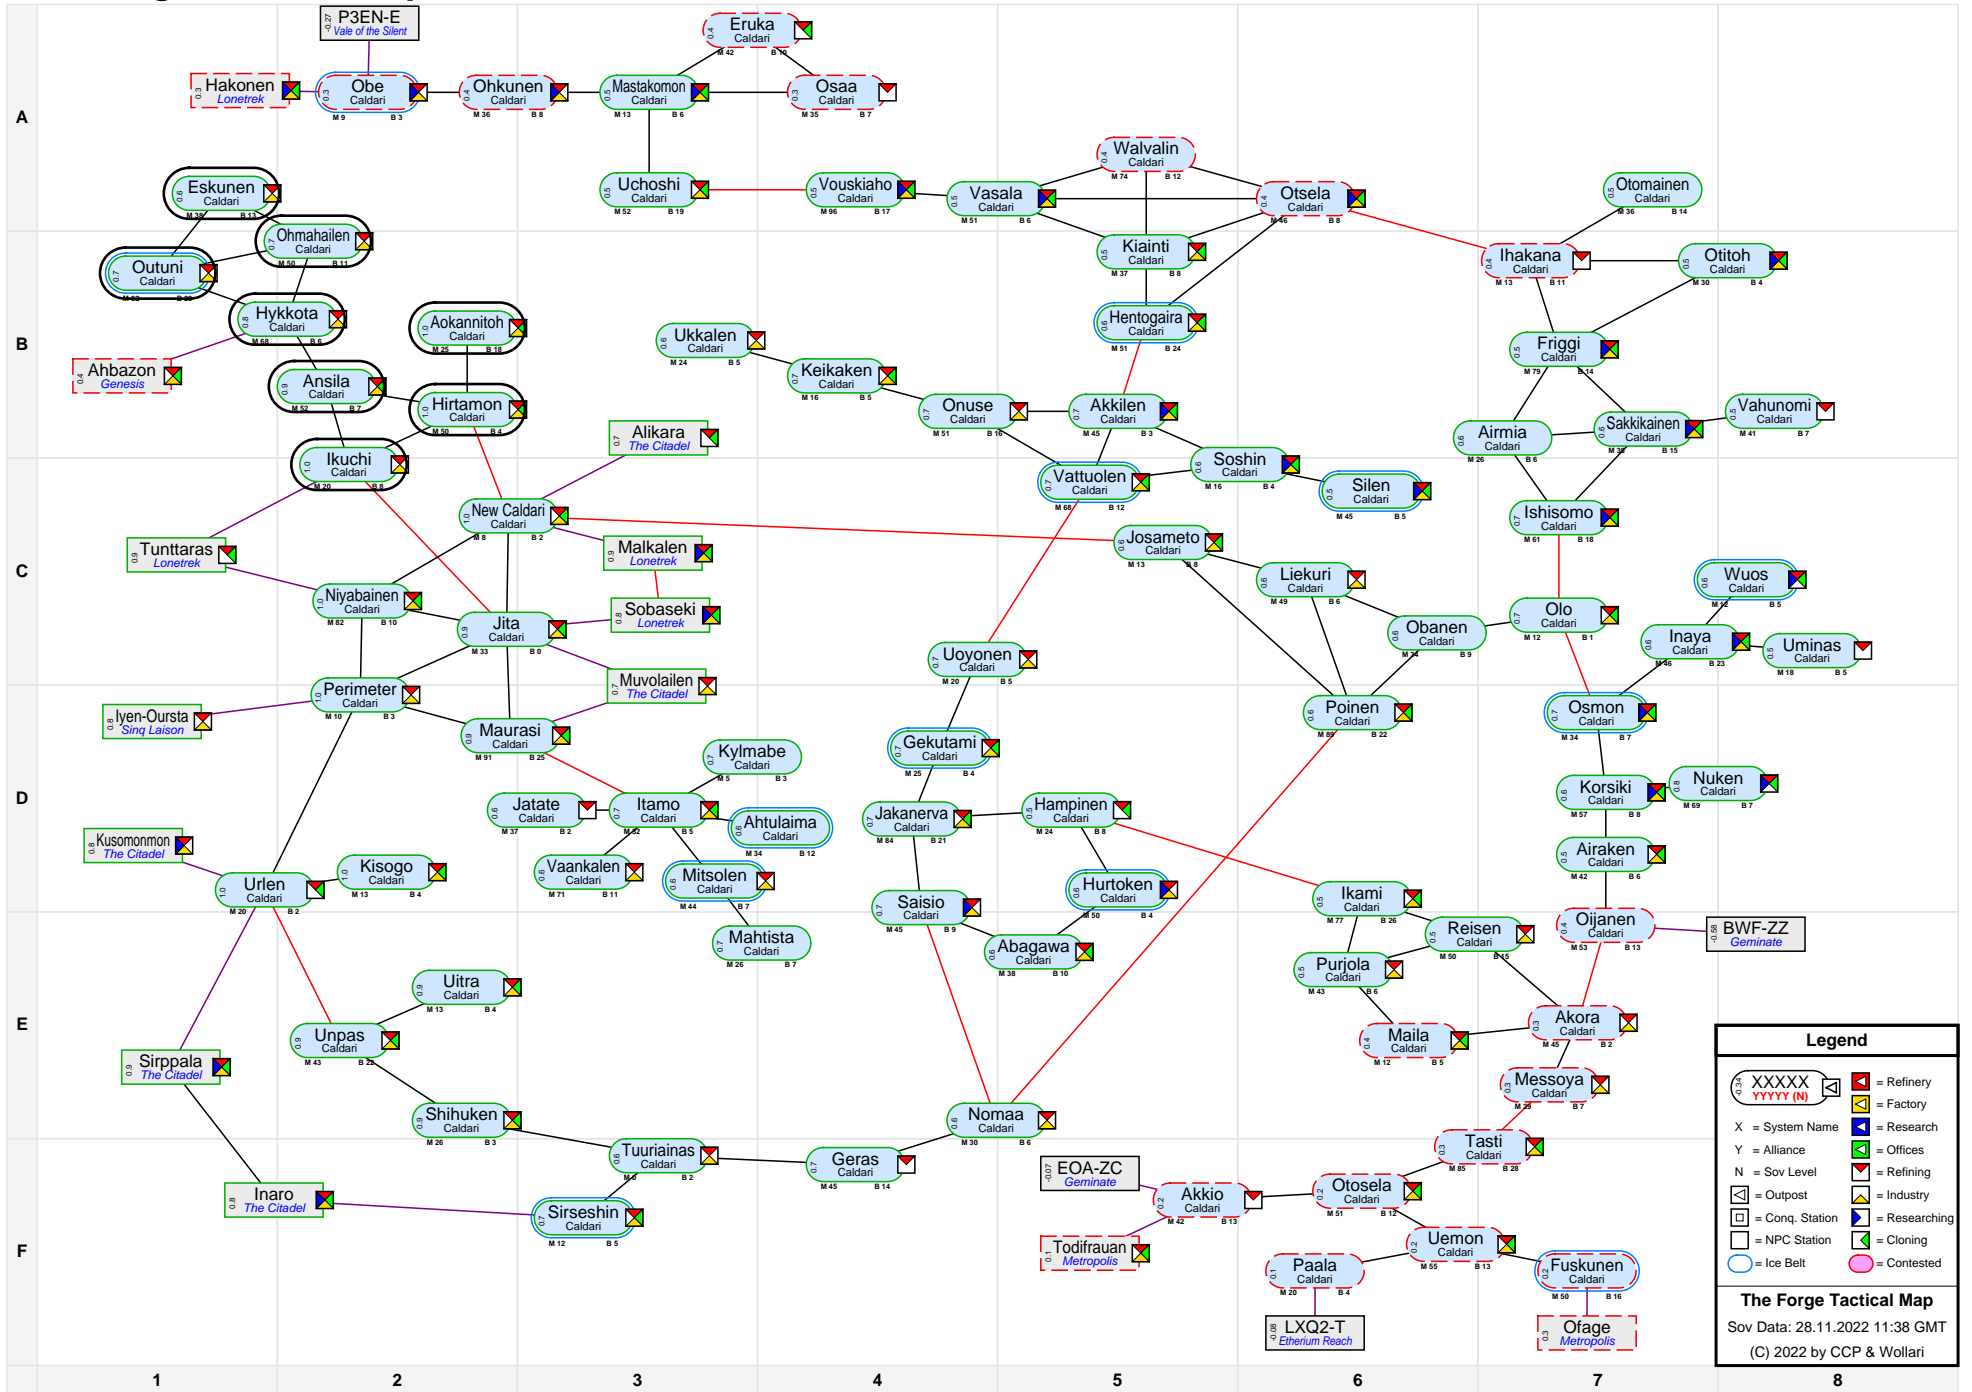

The Forge Tactical Map

Legend

- XXXXX (M) YYYYY (N) = Refinery
- X = System Name
- Y = Alliance
- N = Sov Level
- Y = Offices
- X = Refining
- X = Industry
- X = Researching
- X = Cloning
- X = Contested
- X = Outpost
- X = Conq. Station
- X = NPC Station
- X = Ice Belt

The Forge Tactical Map
 Sov Data: 28.11.2022 11:38 GMT
 (C) 2022 by CCP & Wollari