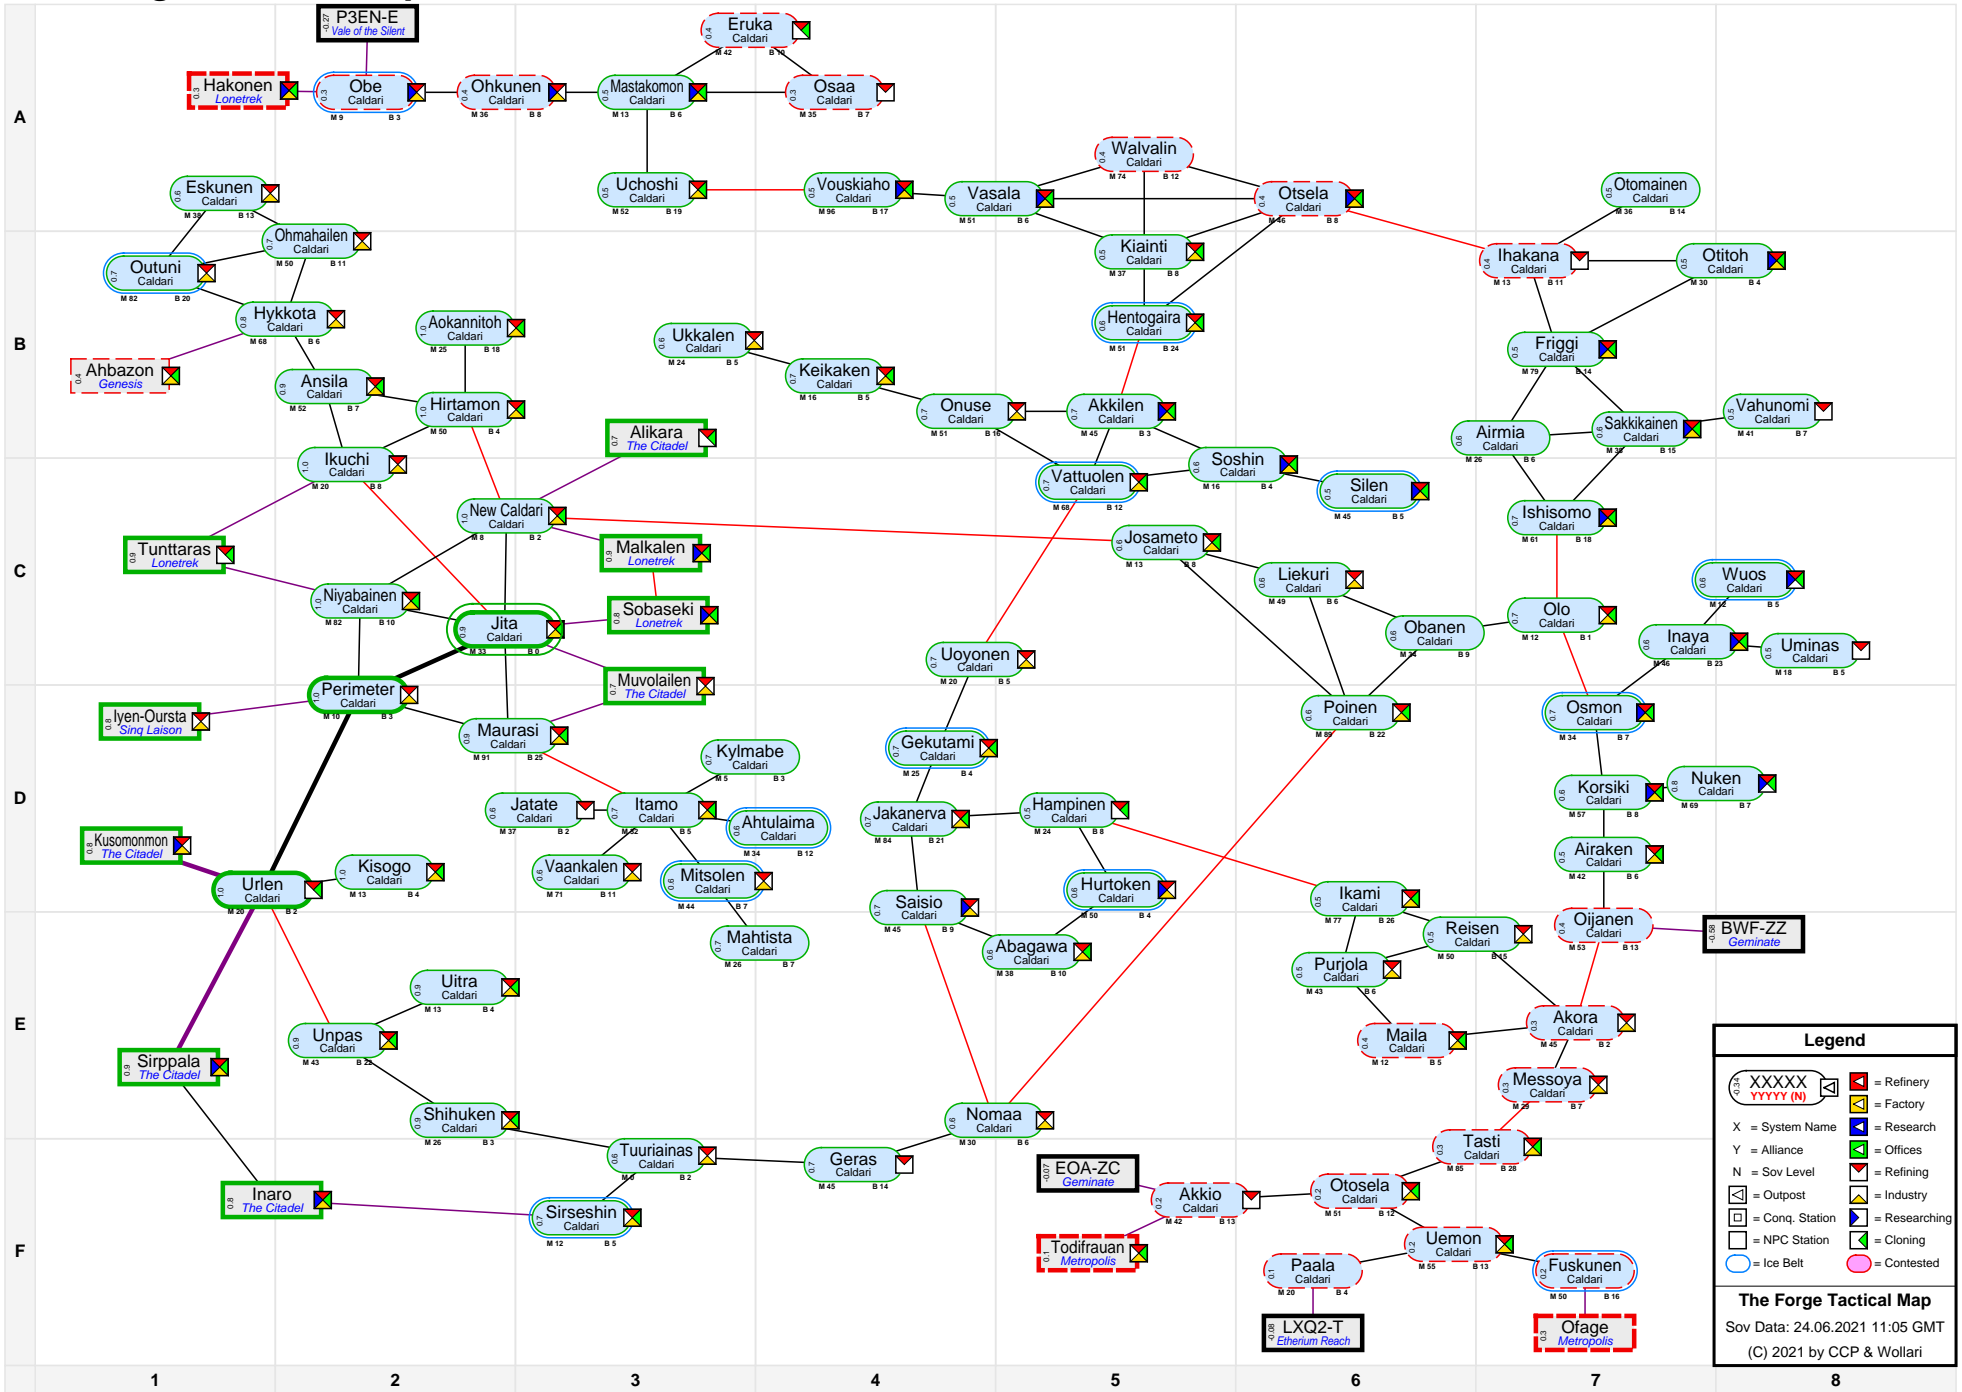

# The Forge Tactical Map

Legend	
	= Refinery
	= Factory
	= Research
	= Offices
	= Refining
	= Industry
	= Researching
	= Cloning
	= Contested

**The Forge Tactical Map**  
 Sov Data: 24.06.2021 11:05 GMT  
 (C) 2021 by CCP & Wollari