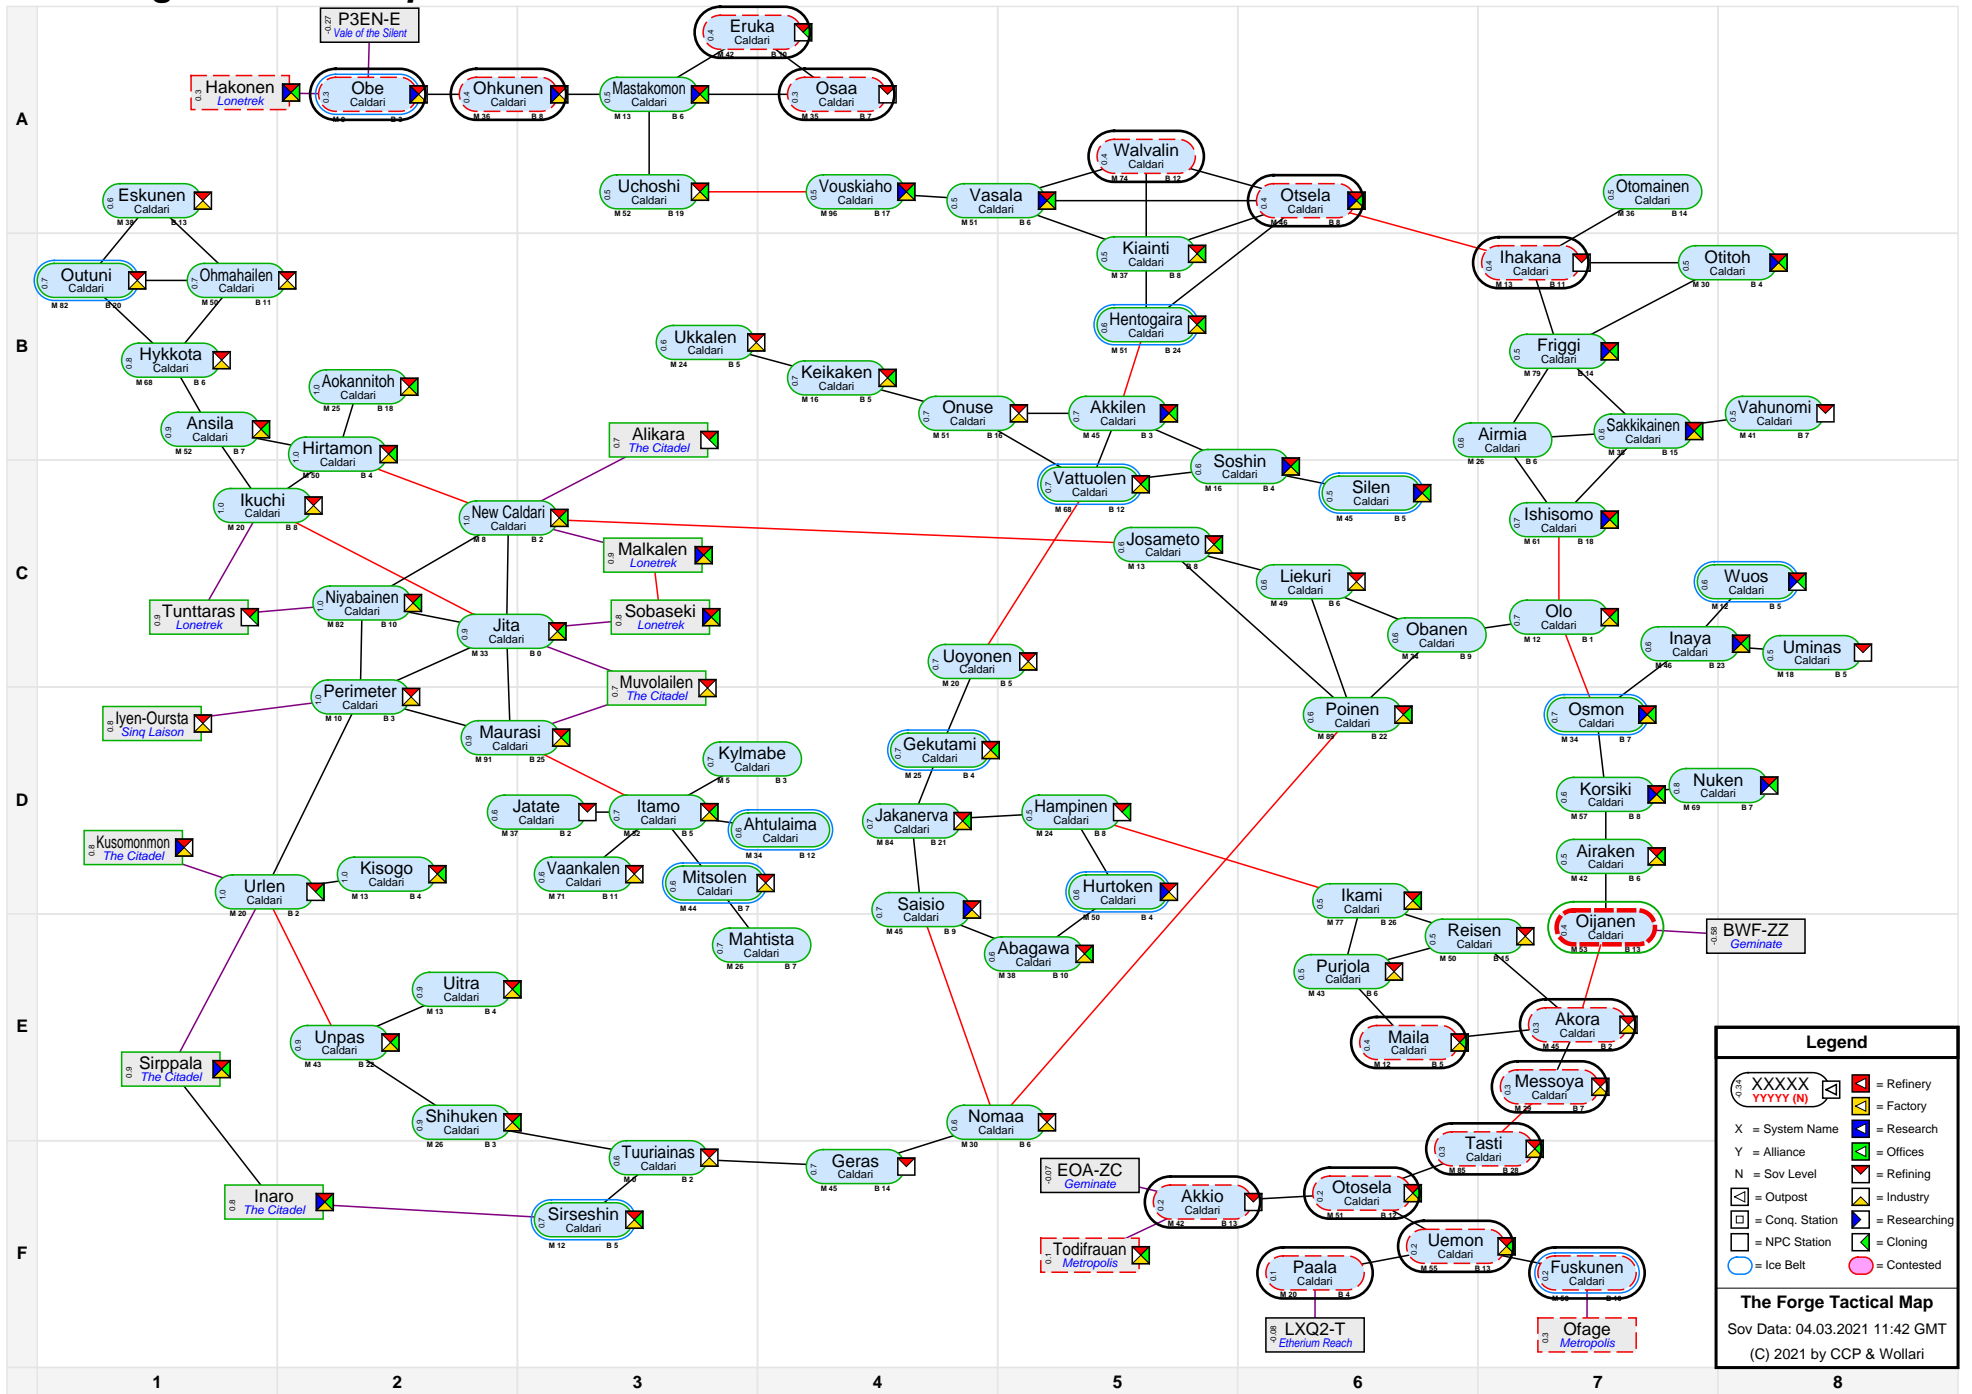

The Forge Tactical Map

Legend

- XXXXX
YYYY (N) = Refinery
- X = System Name
- Y = Alliance
- N = Sov Level
- [Symbol] = Factory
- [Symbol] = Research
- [Symbol] = Offices
- [Symbol] = Refining
- [Symbol] = Industry
- [Symbol] = Research
- [Symbol] = NPC Station
- [Symbol] = Cloning
- [Symbol] = Ice Belt
- [Symbol] = Contested

The Forge Tactical Map
 Sov Data: 04.03.2021 11:42 GMT
 (C) 2021 by CCP & Wollari