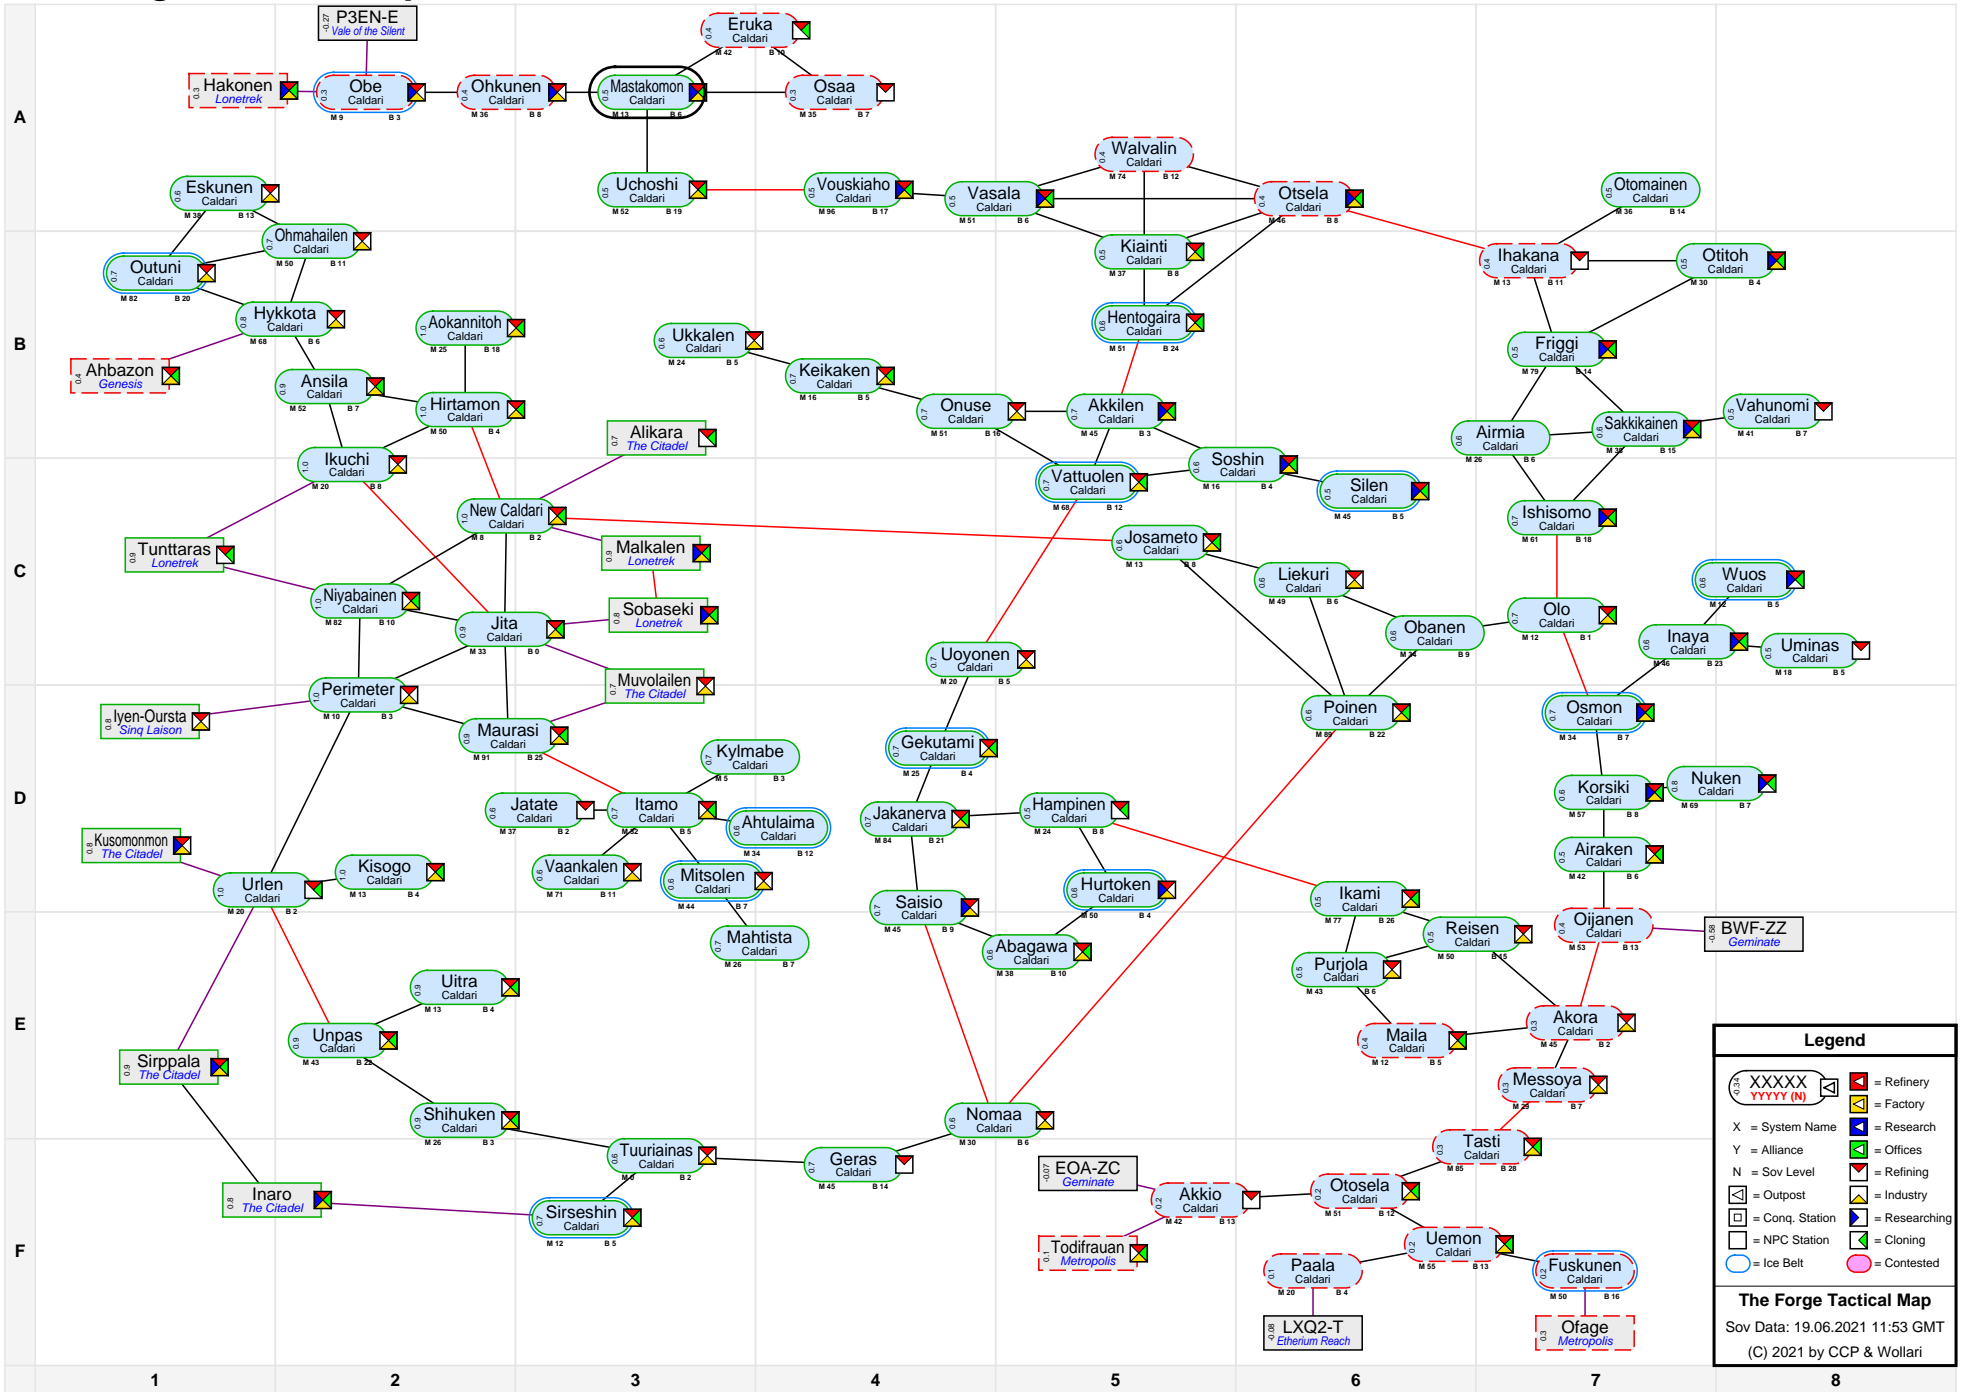

The Forge Tactical Map

Legend

XXXXX
YYYY (N) = Refinery
XXXXX
YYYY (N) = Factory
XXXXX
YYYY (N) = Research
XXXXX
YYYY (N) = Offices
XXXXX
YYYY (N) = Refining
XXXXX
YYYY (N) = Industry
XXXXX
YYYY (N) = Researching
XXXXX
YYYY (N) = NPC Station
XXXXX
YYYY (N) = Cloning
XXXXX
YYYY (N) = Contested

The Forge Tactical Map

Sov Data: 19.06.2021 11:53 GMT

(C) 2021 by CCP & Wollari