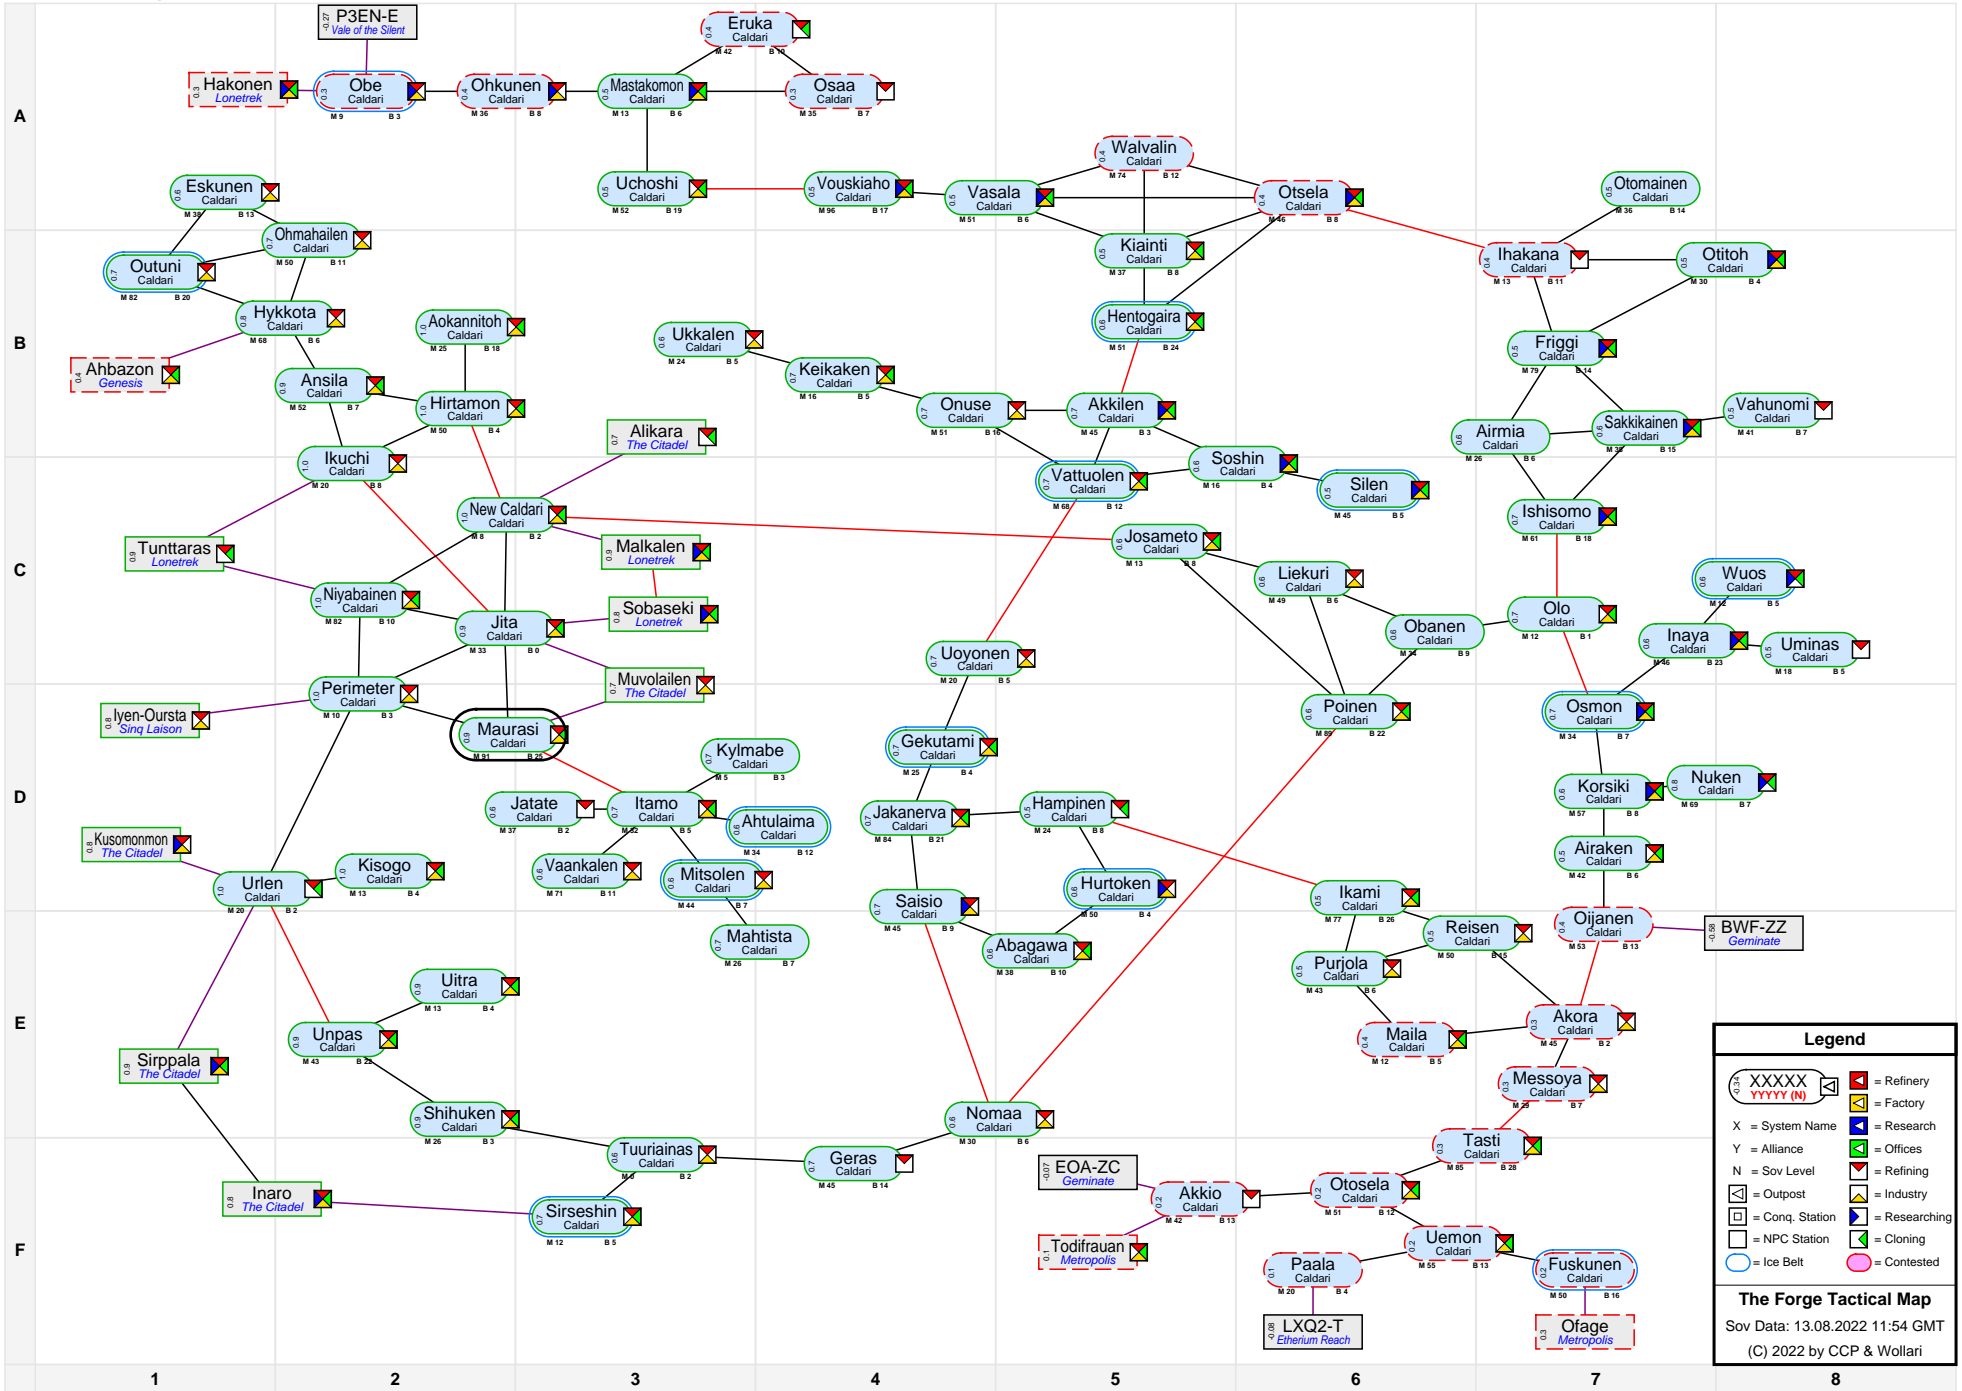

The Forge Tactical Map

Legend

- XXXXX (M) YYYYY (N) = Refinery
- X = System Name
- Y = Alliance
- N = Sov Level
- X = Outpost
- X = Factory
- X = Research
- X = Offices
- X = Refining
- X = Industry
- X = Conq. Station
- X = Researching
- X = NPC Station
- X = Cloning
- X = Contested

The Forge Tactical Map
 Sov Data: 13.08.2022 11:54 GMT
 (C) 2022 by CCP & Wollari