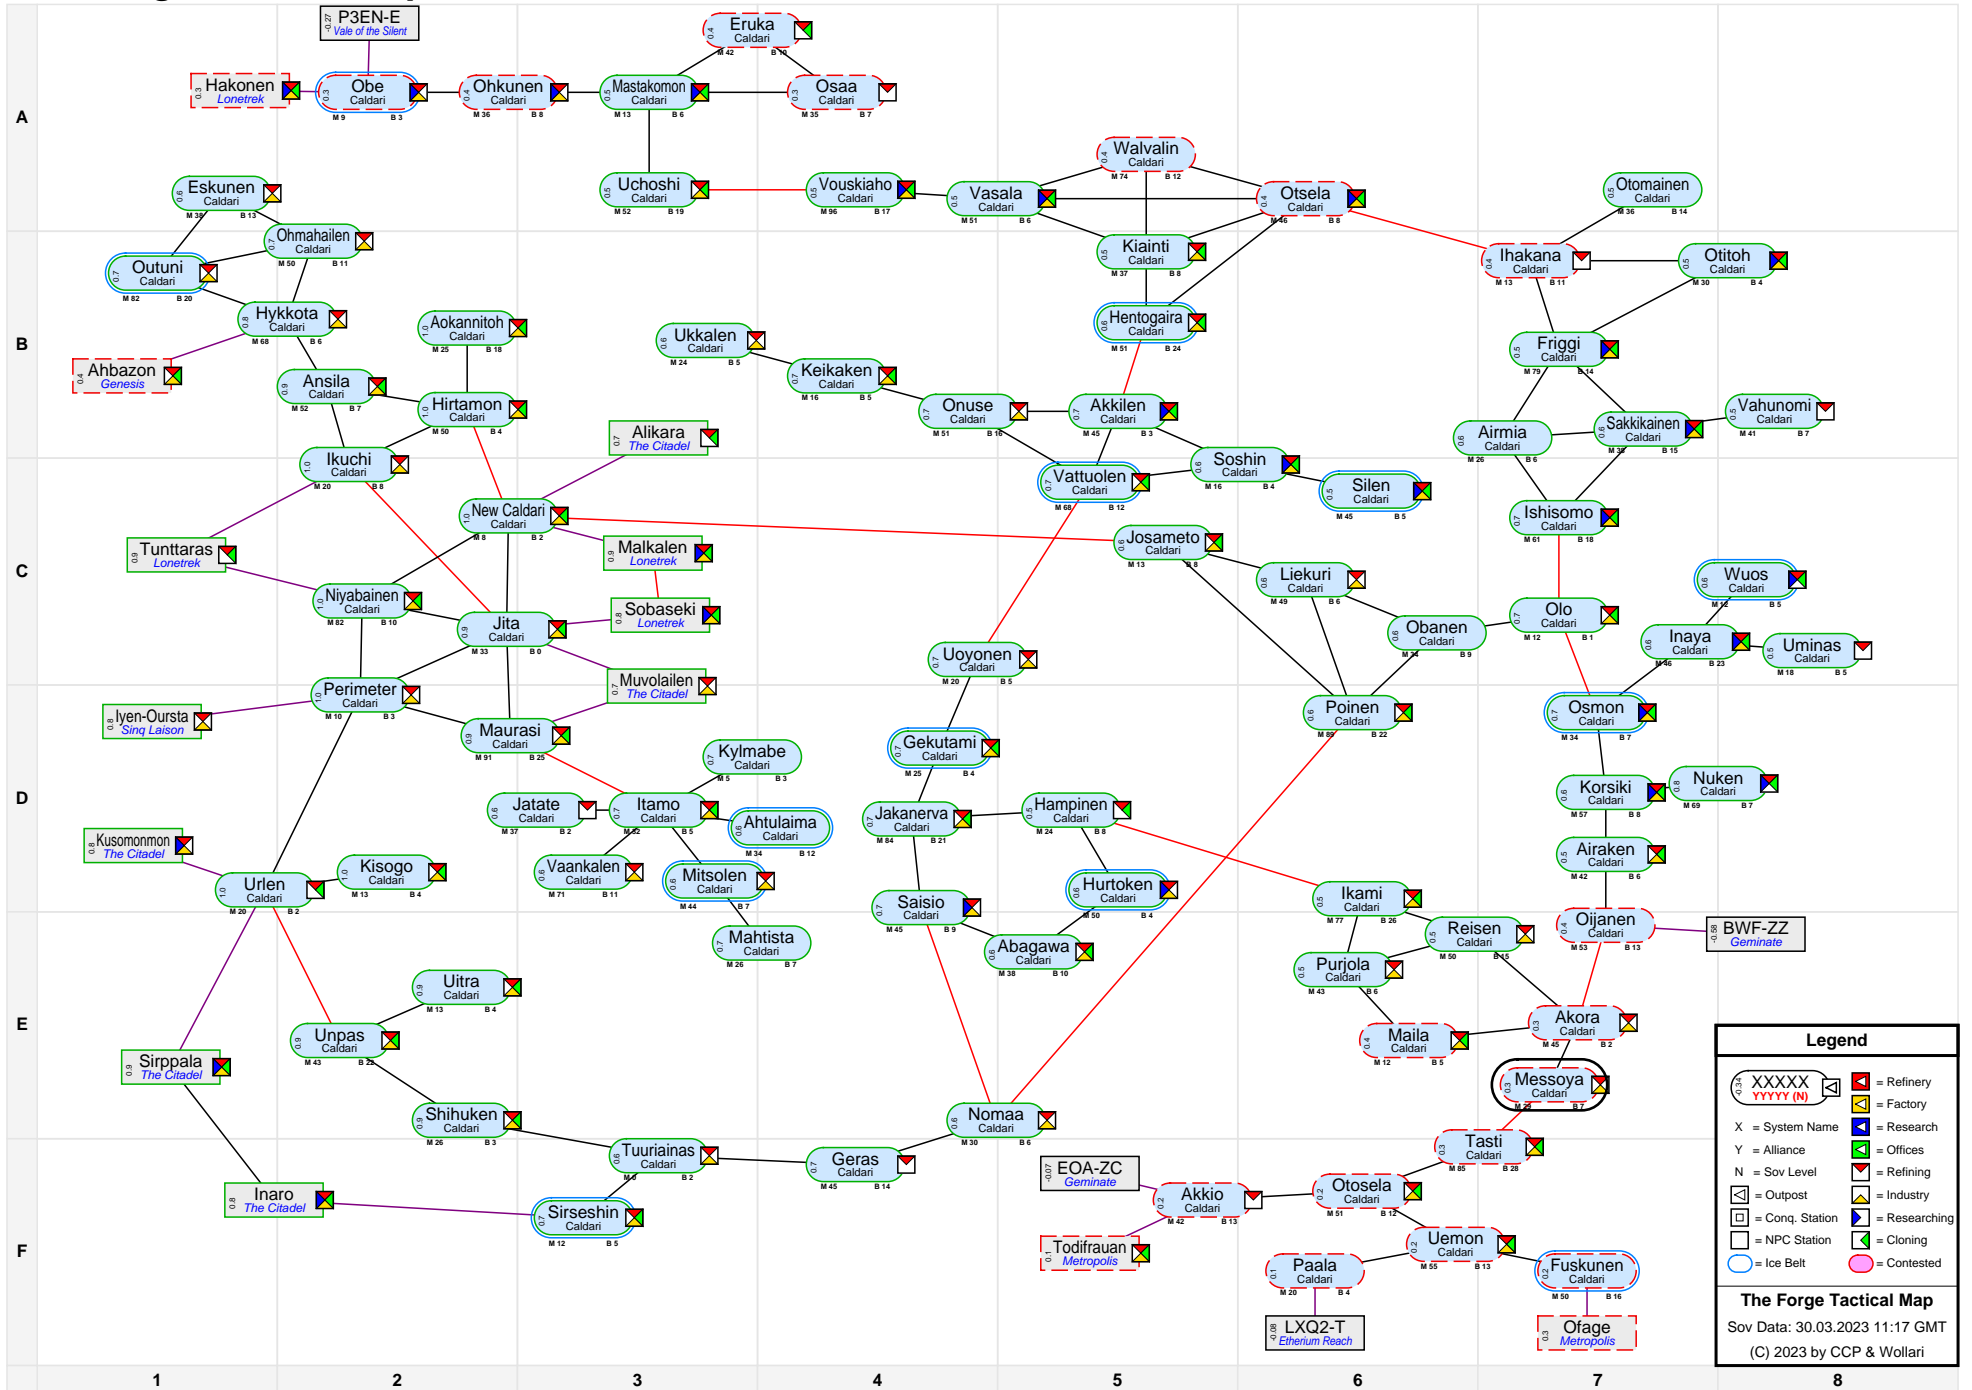

The Forge Tactical Map

Legend

XXXXX
YYYYY (N) = Refinery
X = Factory
X = System Name
X = Alliance
X = Research
X = Offices
X = Refining
X = Industry
X = Outpost
X = Conq. Station
X = Researching
X = NPC Station
X = Cloning
X = Ice Belt
X = Contested

The Forge Tactical Map
 Sov Data: 30.03.2023 11:17 GMT
 (C) 2023 by CCP & Wollari