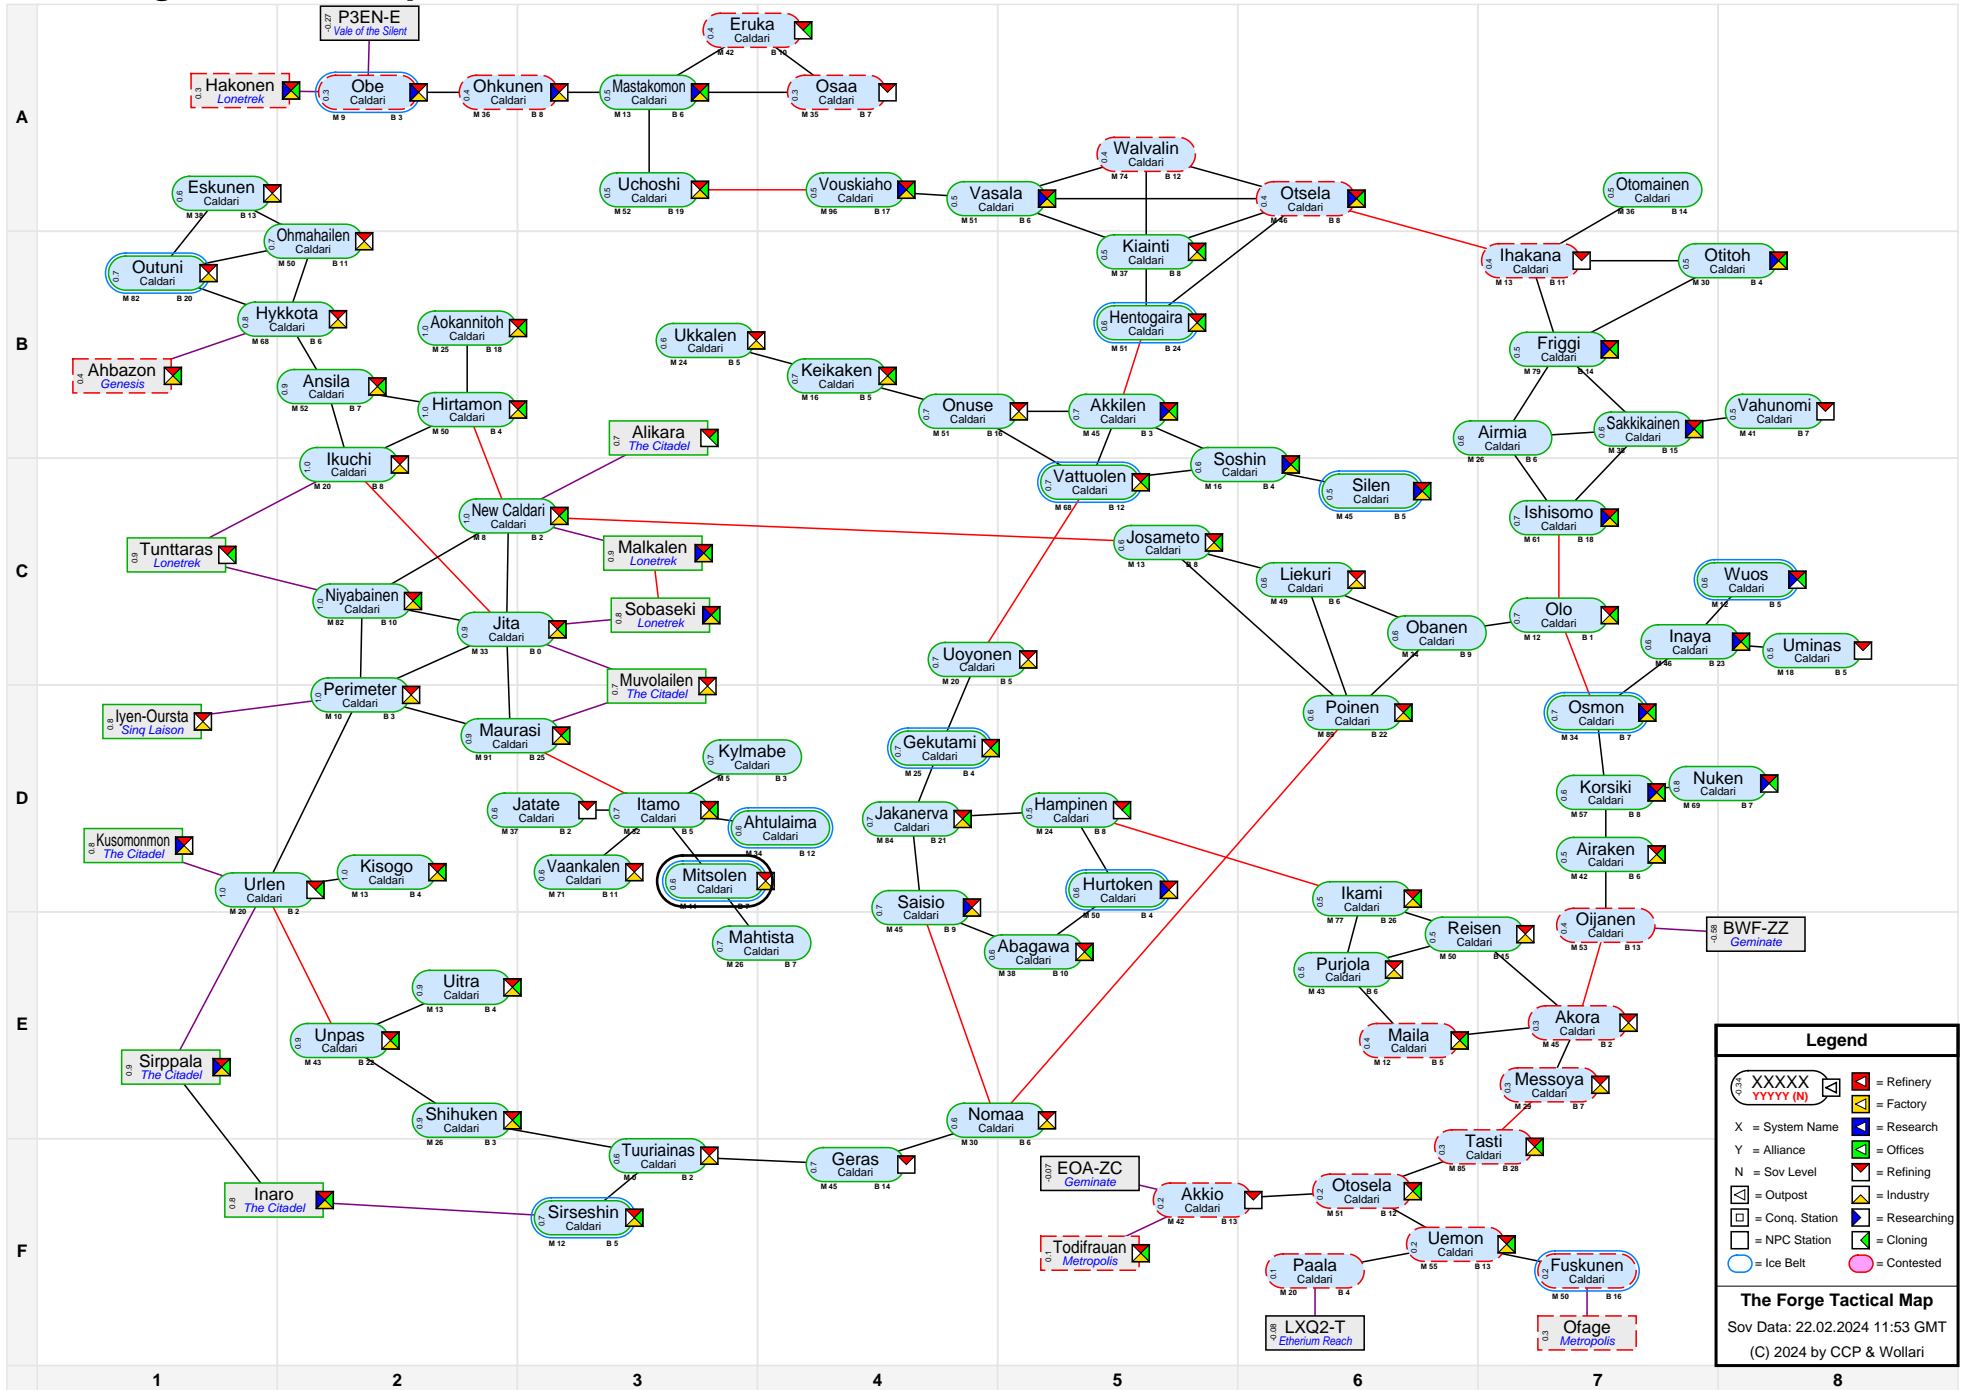

# The Forge Tactical Map

**Legend**

- XXXXX  
YYYY (N) = Refinery
- X = System Name
- Y = Alliance
- N = Sov Level
- [Icon] = Factory
- [Icon] = Research
- [Icon] = Offices
- [Icon] = Refining
- [Icon] = Industry
- [Icon] = Conq. Station
- [Icon] = Researching
- [Icon] = NPC Station
- [Icon] = Cloning
- [Icon] = Contested

**The Forge Tactical Map**  
 Sov Data: 22.02.2024 11:53 GMT  
 (C) 2024 by CCP & Wollari