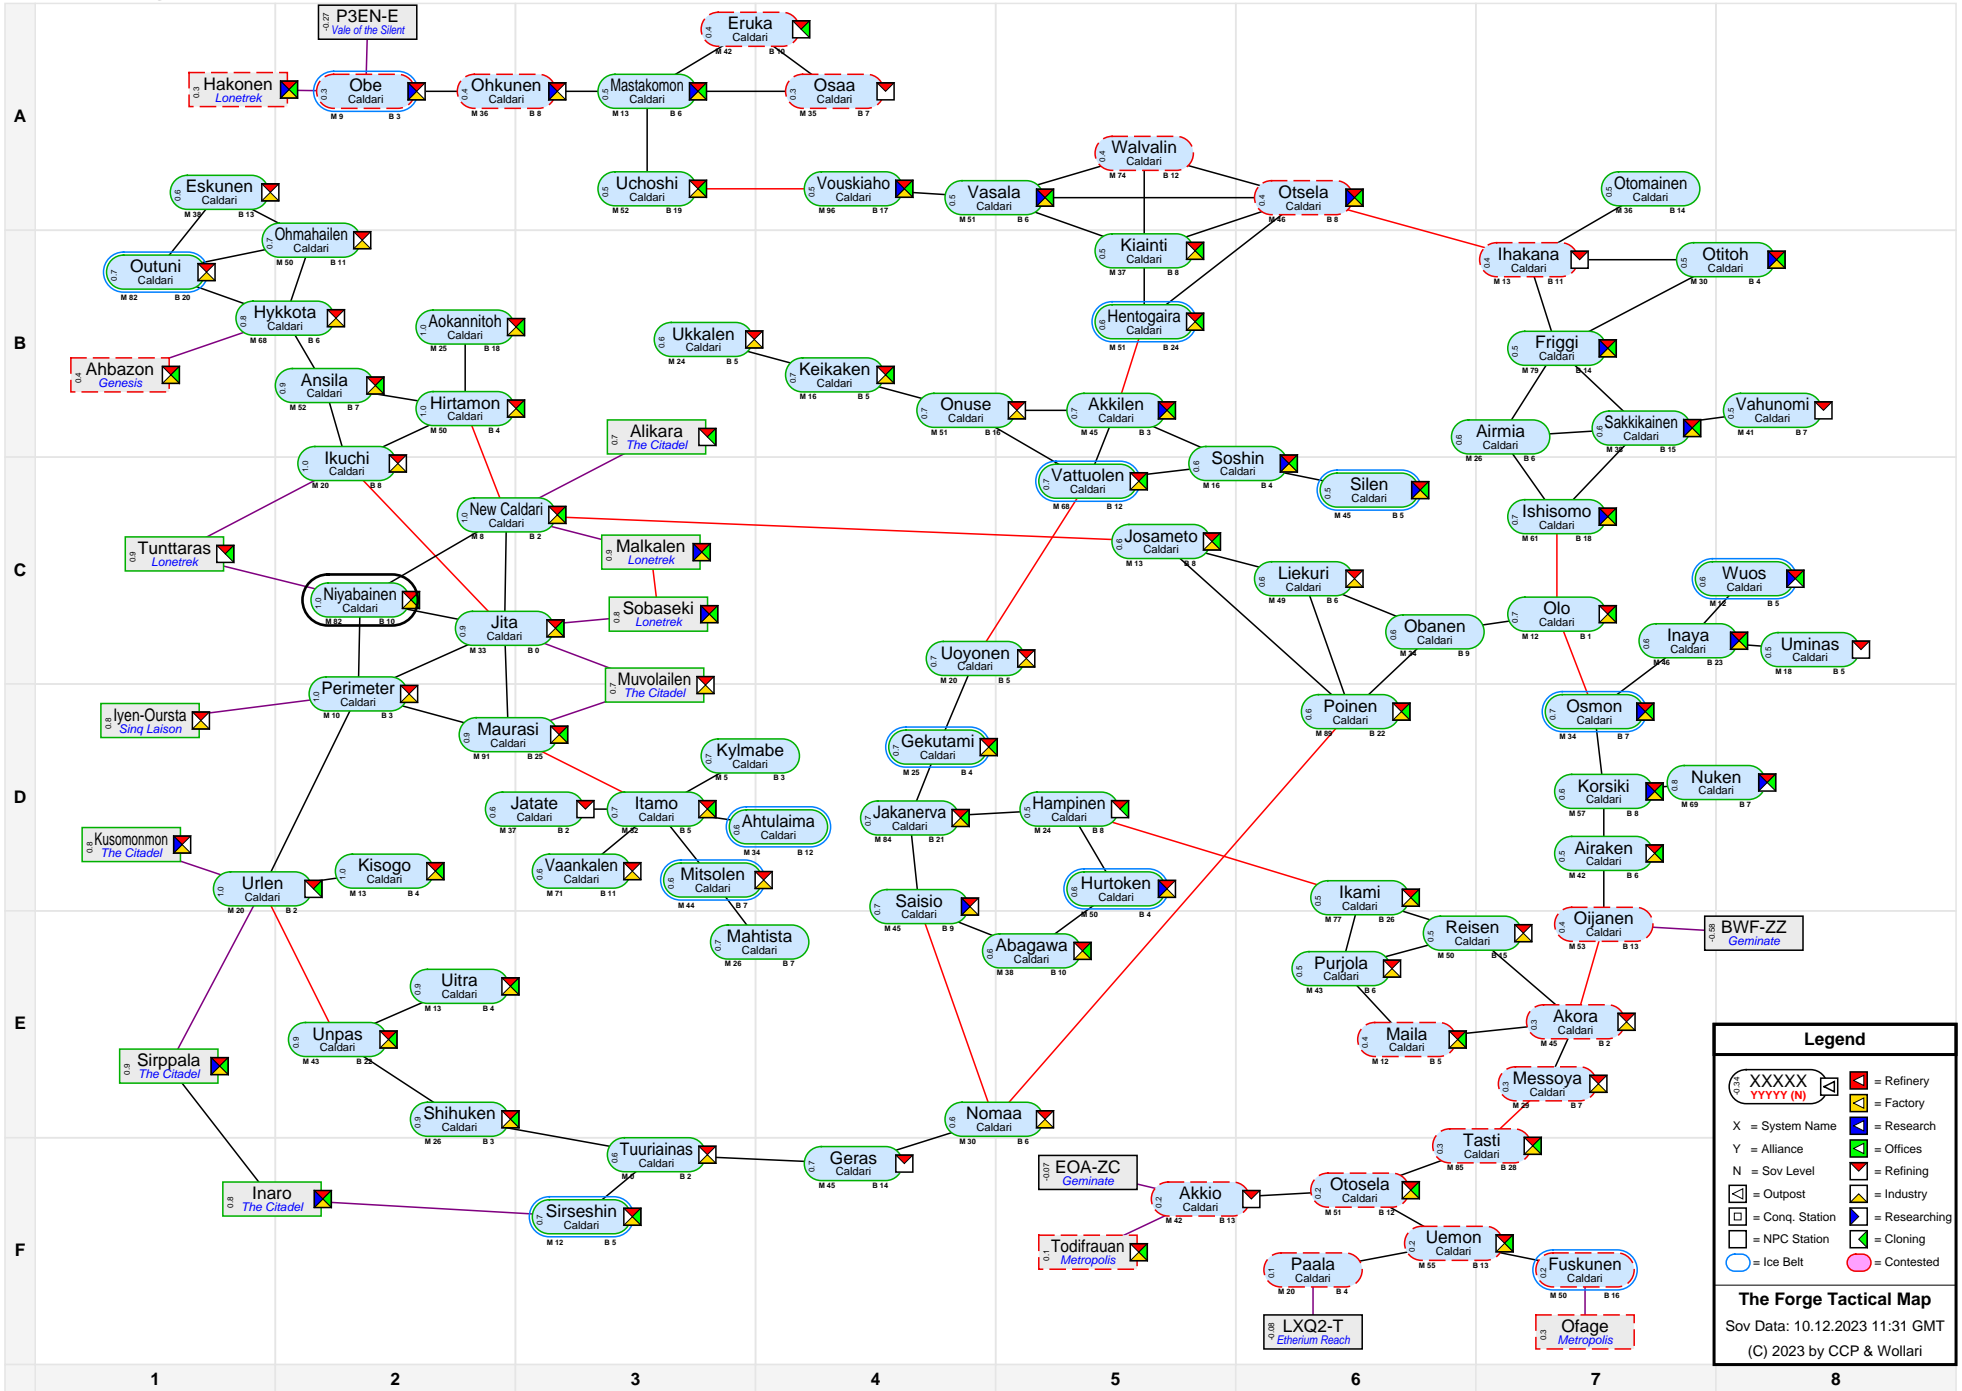

# The Forge Tactical Map

**Legend**

- XXXXX  
YYYY (N) = Refinery
- X = System Name
- Y = Alliance
- N = Sov Level
- [Icon] = Factory
- [Icon] = Research
- [Icon] = Offices
- [Icon] = Refining
- [Icon] = Industry
- [Icon] = Researching
- [Icon] = NPC Station
- [Icon] = Cloning
- [Icon] = Contested

**The Forge Tactical Map**  
Sov Data: 10.12.2023 11:31 GMT  
(C) 2023 by CCP & Wollari