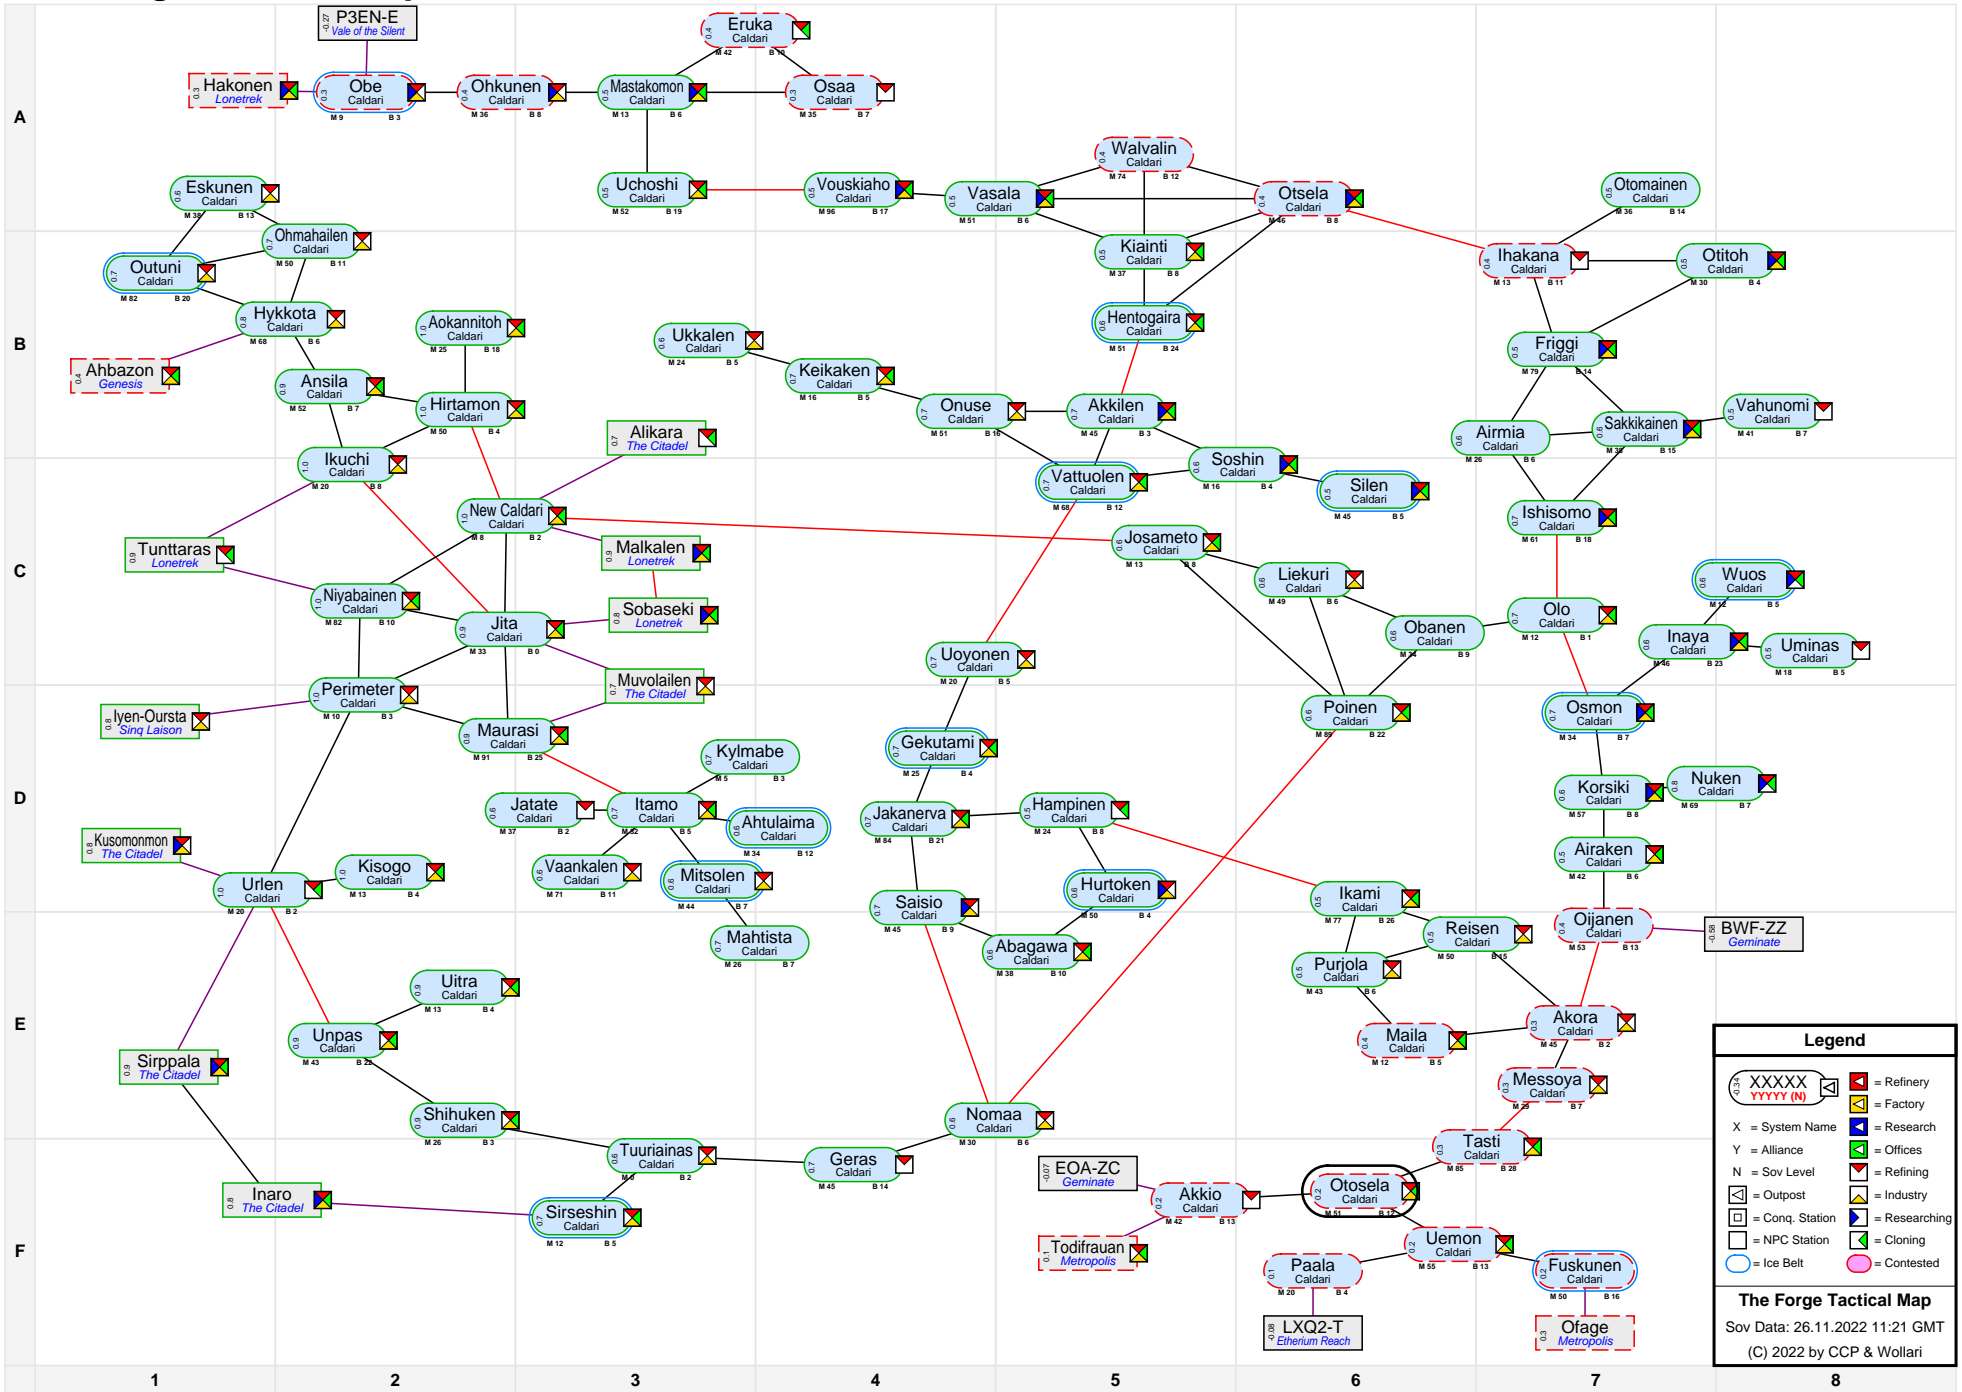

# The Forge Tactical Map

**Legend**

- XXXXX  
YYYY (N) = Refinery
- X = System Name
- Y = Alliance
- N = Sov Level
- [Icon] = Factory
- [Icon] = Research
- [Icon] = Offices
- [Icon] = Refining
- [Icon] = Industry
- [Icon] = Outpost
- [Icon] = Conq. Station
- [Icon] = Researching
- [Icon] = NPC Station
- [Icon] = Cloning
- [Icon] = Contested

**The Forge Tactical Map**  
Sov Data: 26.11.2022 11:21 GMT  
(C) 2022 by CCP & Wollari