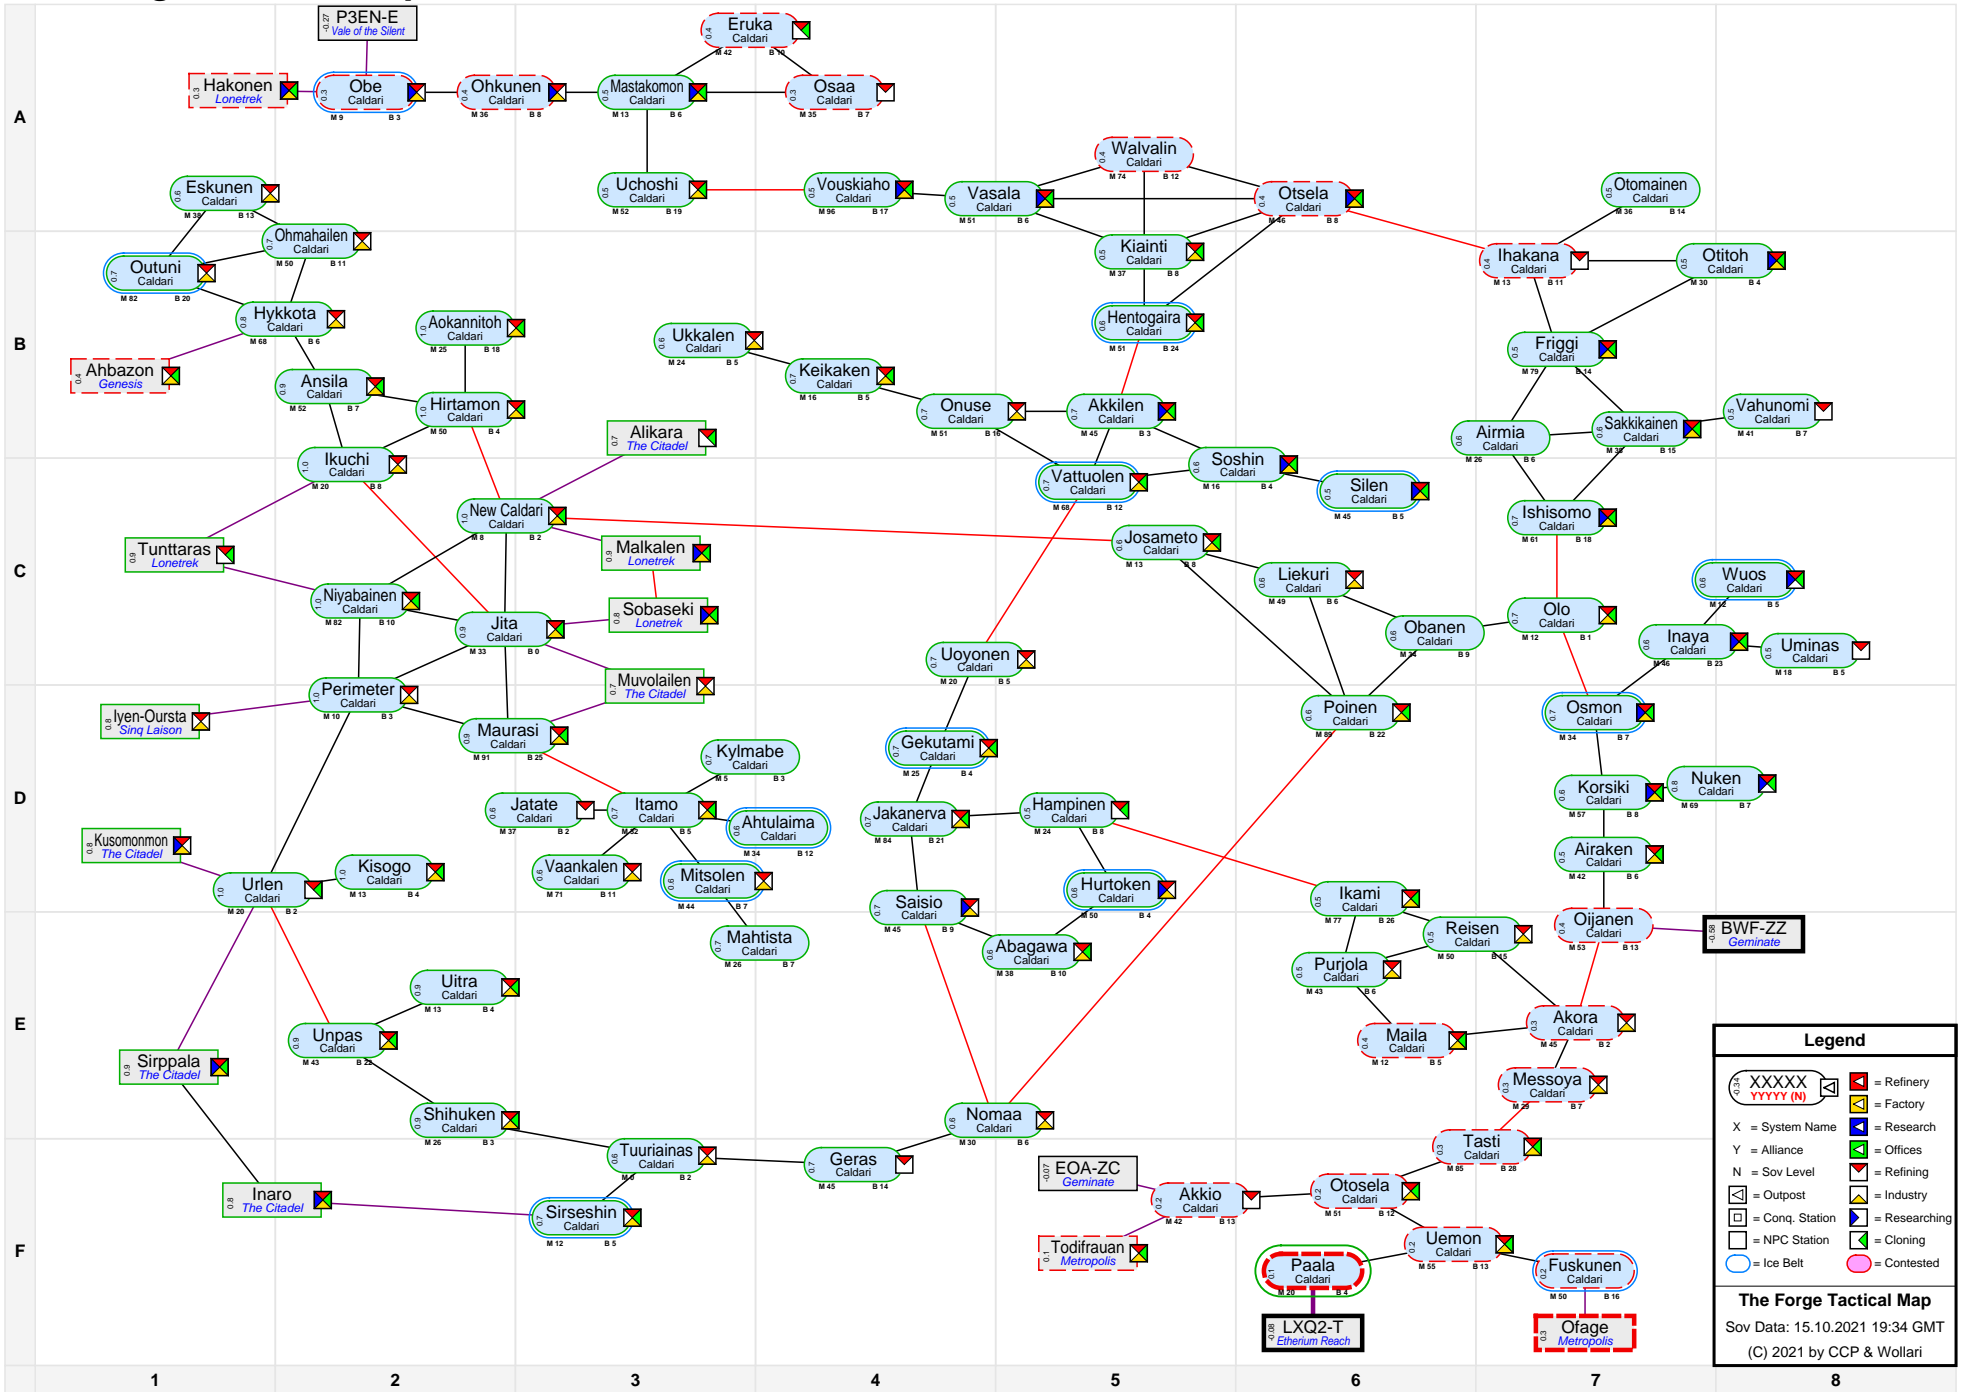

The Forge Tactical Map

Legend	
	= Refinery
	= Factory
	= Alliance
	= Research
	= Offices
	= Refining
	= Industry
	= Researching
	= Cloning
	= Contested

The Forge Tactical Map
 Sov Data: 15.10.2021 19:34 GMT
 (C) 2021 by CCP & Wollari