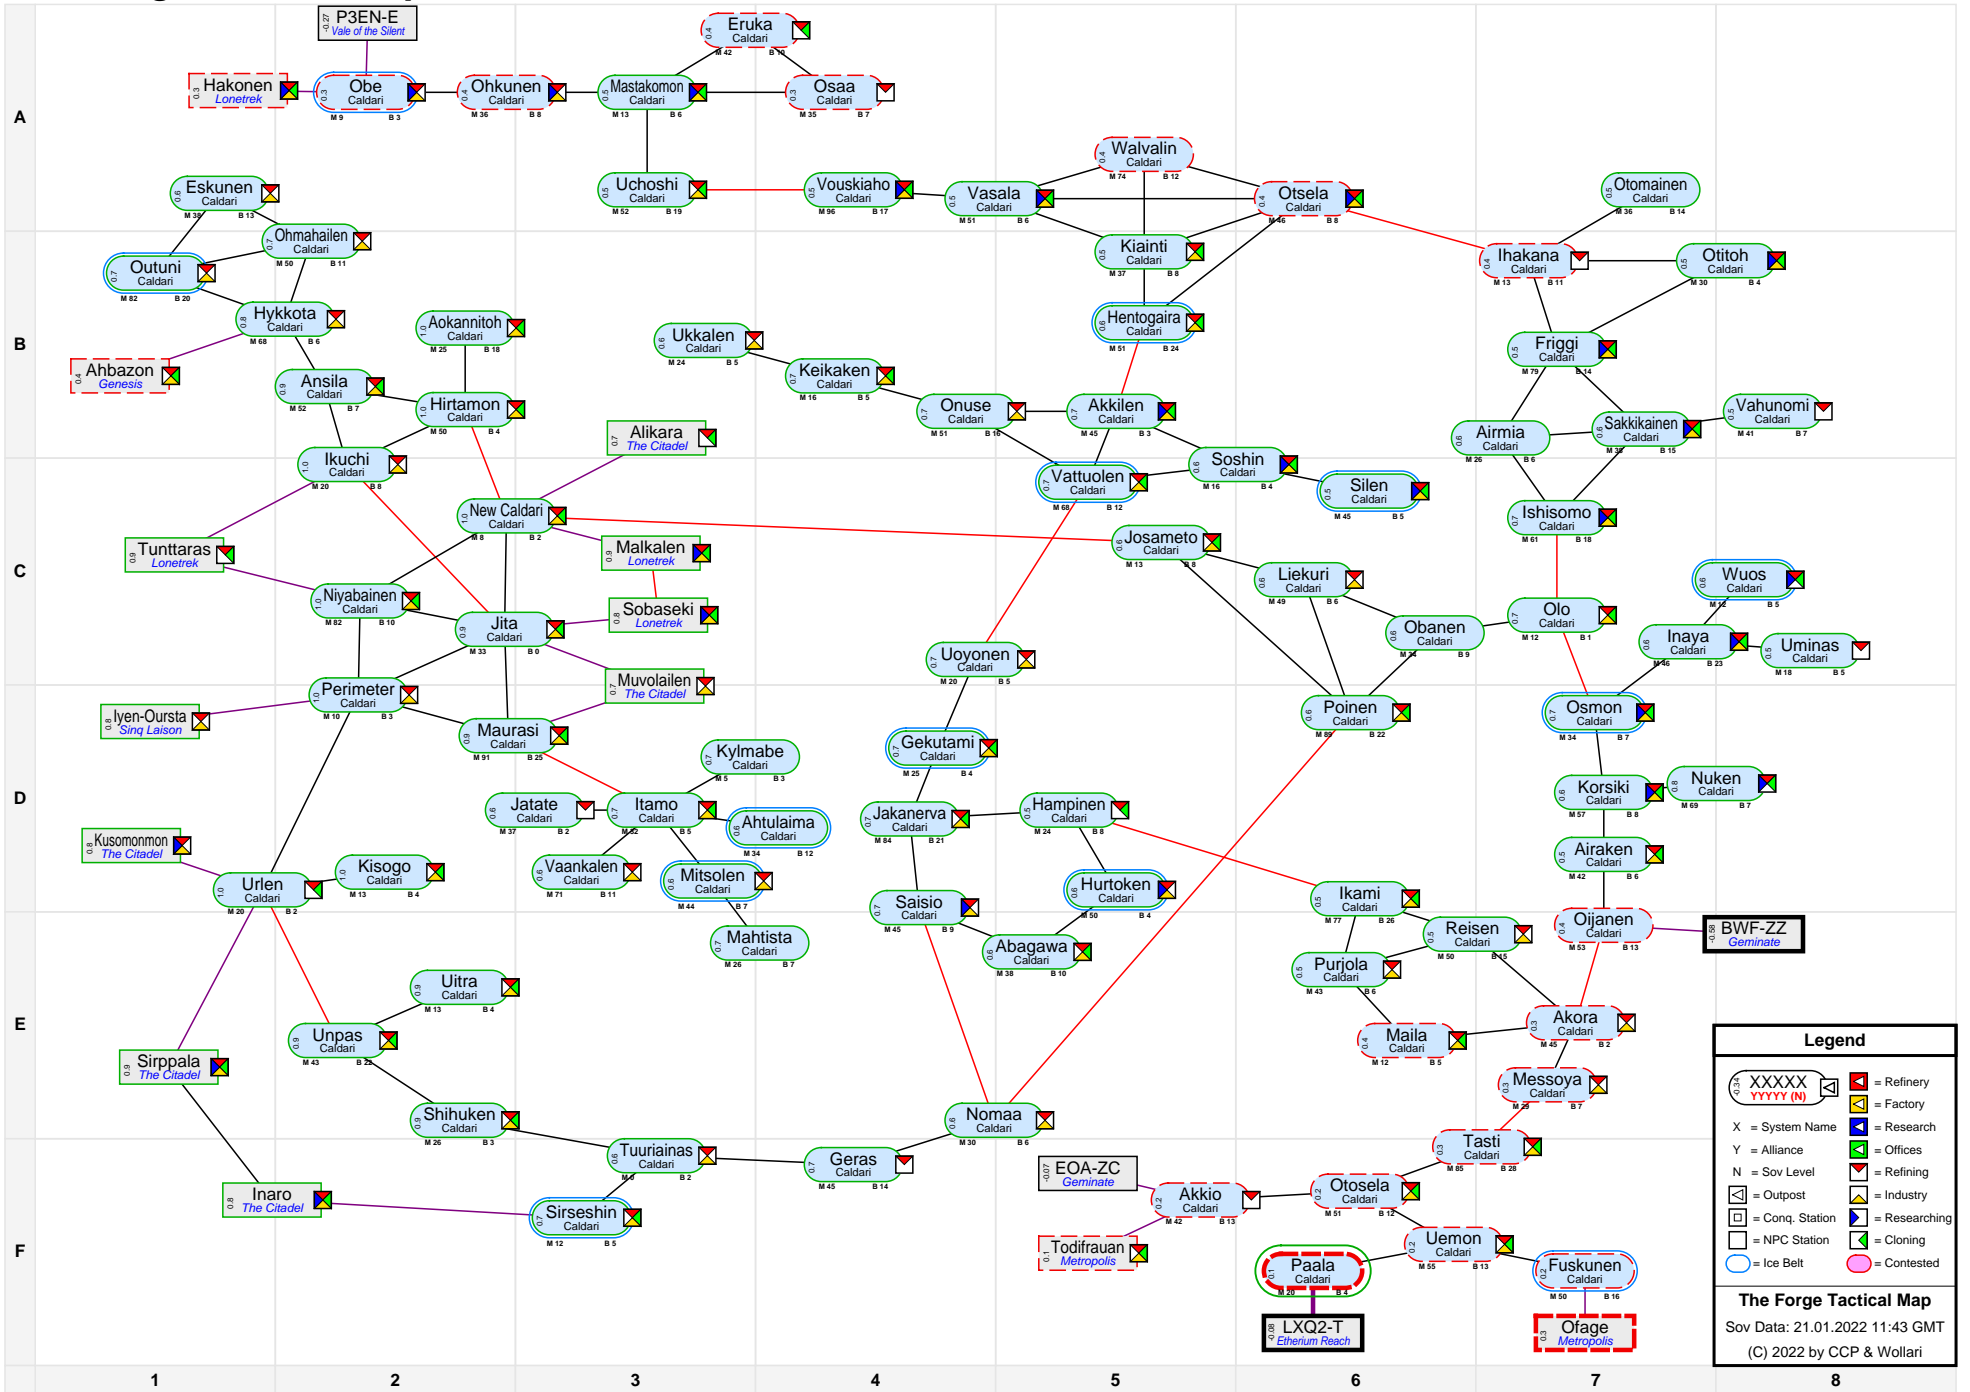

The Forge Tactical Map

Legend

- XXXXX
YYYY (N) = Refinery
- X = System Name
- Y = Alliance
- N = Sov Level
- = Outpost
- = Industry
- △ = Research
- = Conq. Station
- = Researching
- = NPC Station
- = Cloning
- = Contested

The Forge Tactical Map
Sov Data: 21.01.2022 11:43 GMT
(C) 2022 by CCP & Wollari