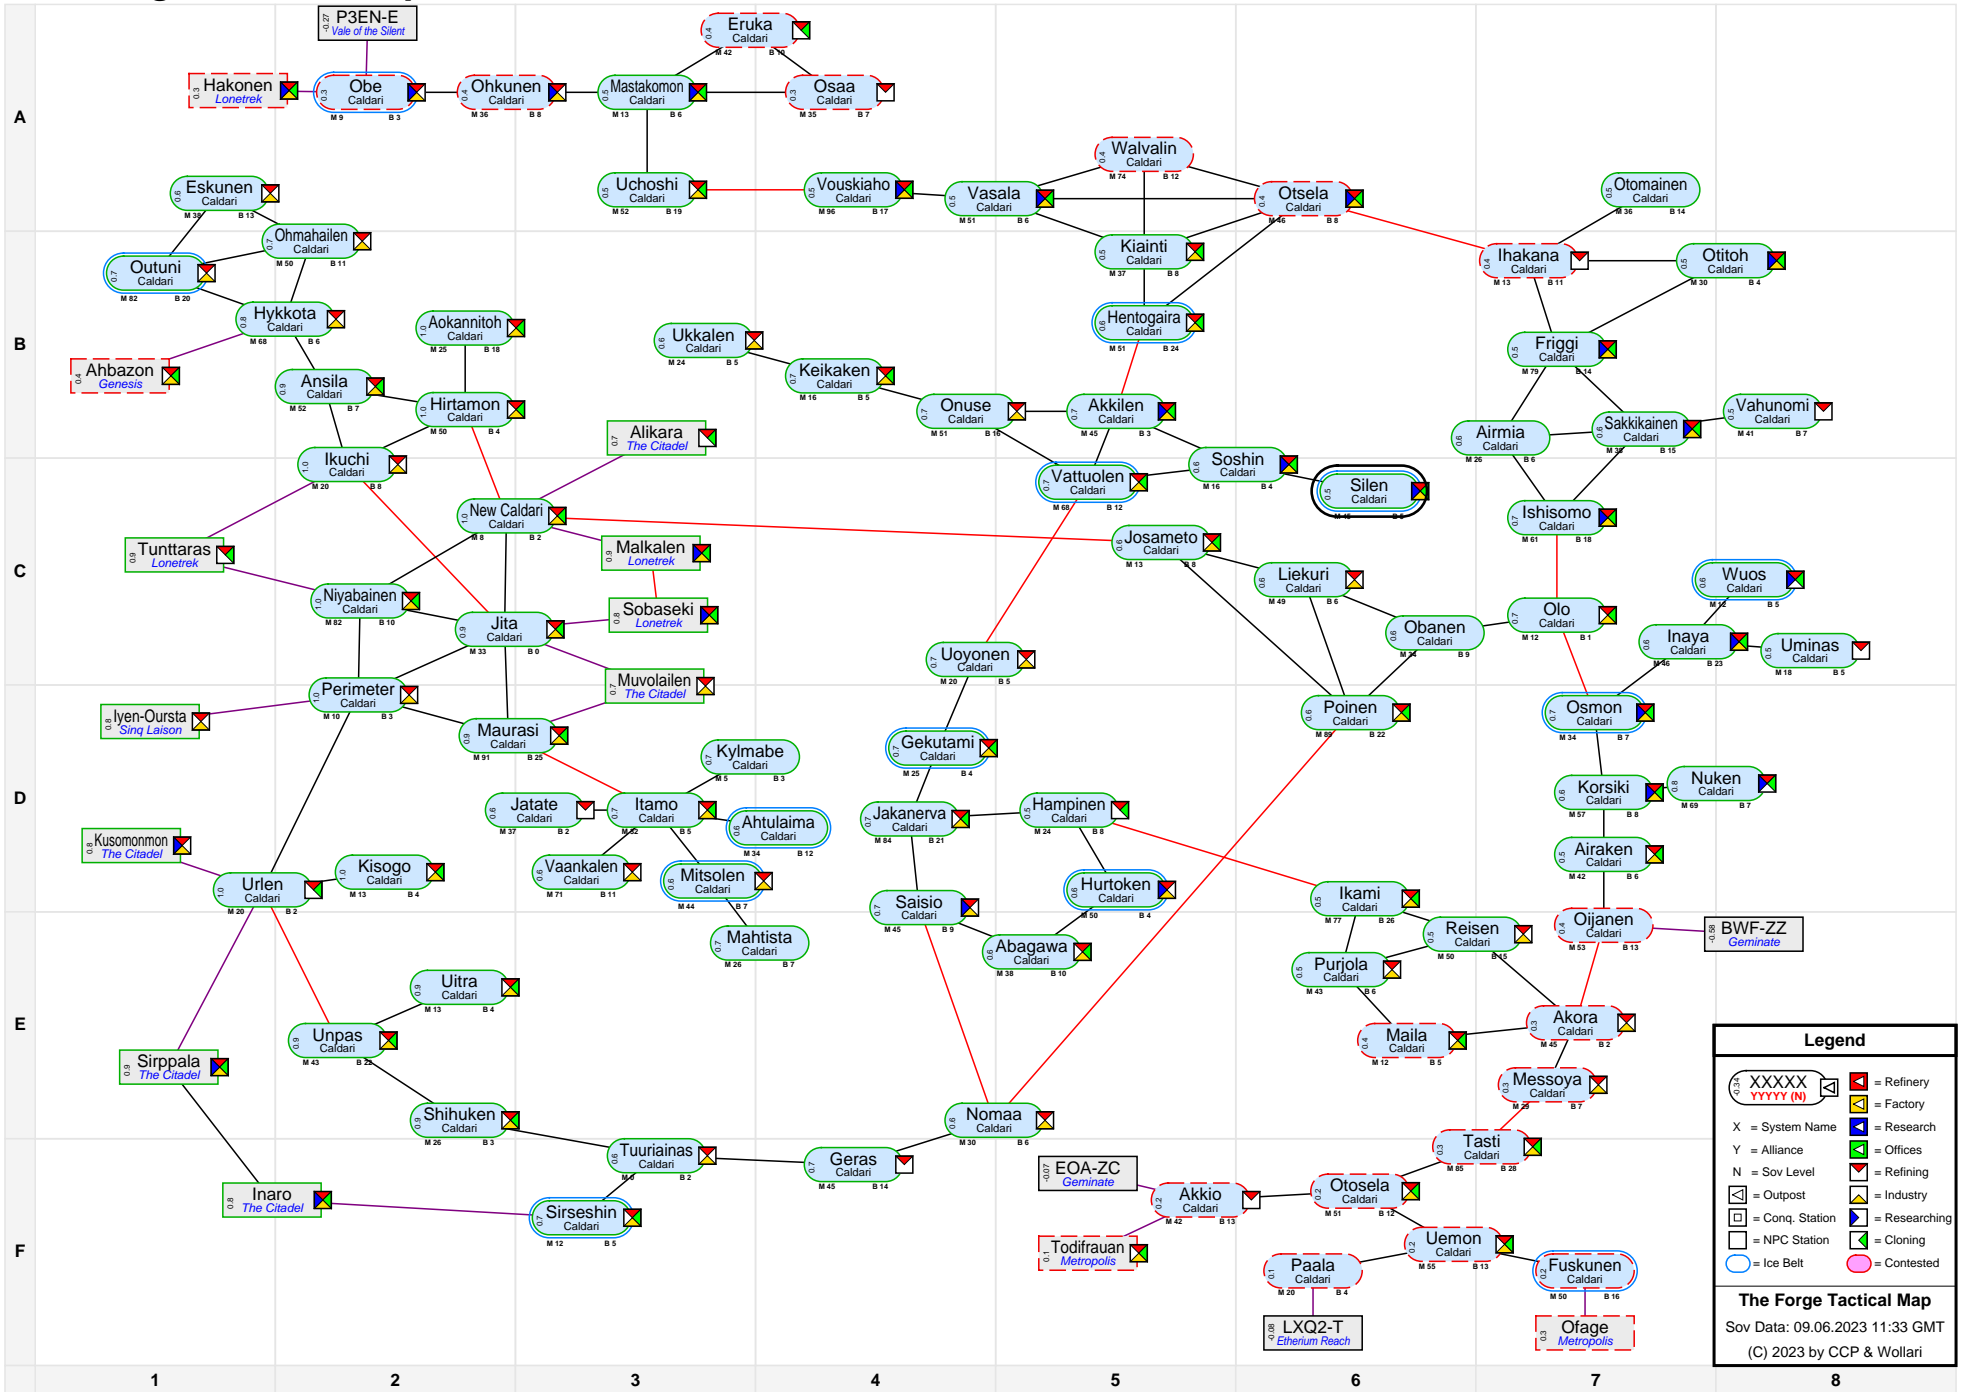

The Forge Tactical Map

Legend

- XXXXX
YYYY (N) = Refinery
- X = System Name
- Y = Alliance
- N = Sov Level
- = Outpost
- = Factory
- = Research
- = Offices
- = Refining
- = Industry
- = Conq. Station
- = Researching
- = NPC Station
- = Ice Belt
- = Contested

The Forge Tactical Map
 Sov Data: 09.06.2023 11:33 GMT
 (C) 2023 by CCP & Wollari