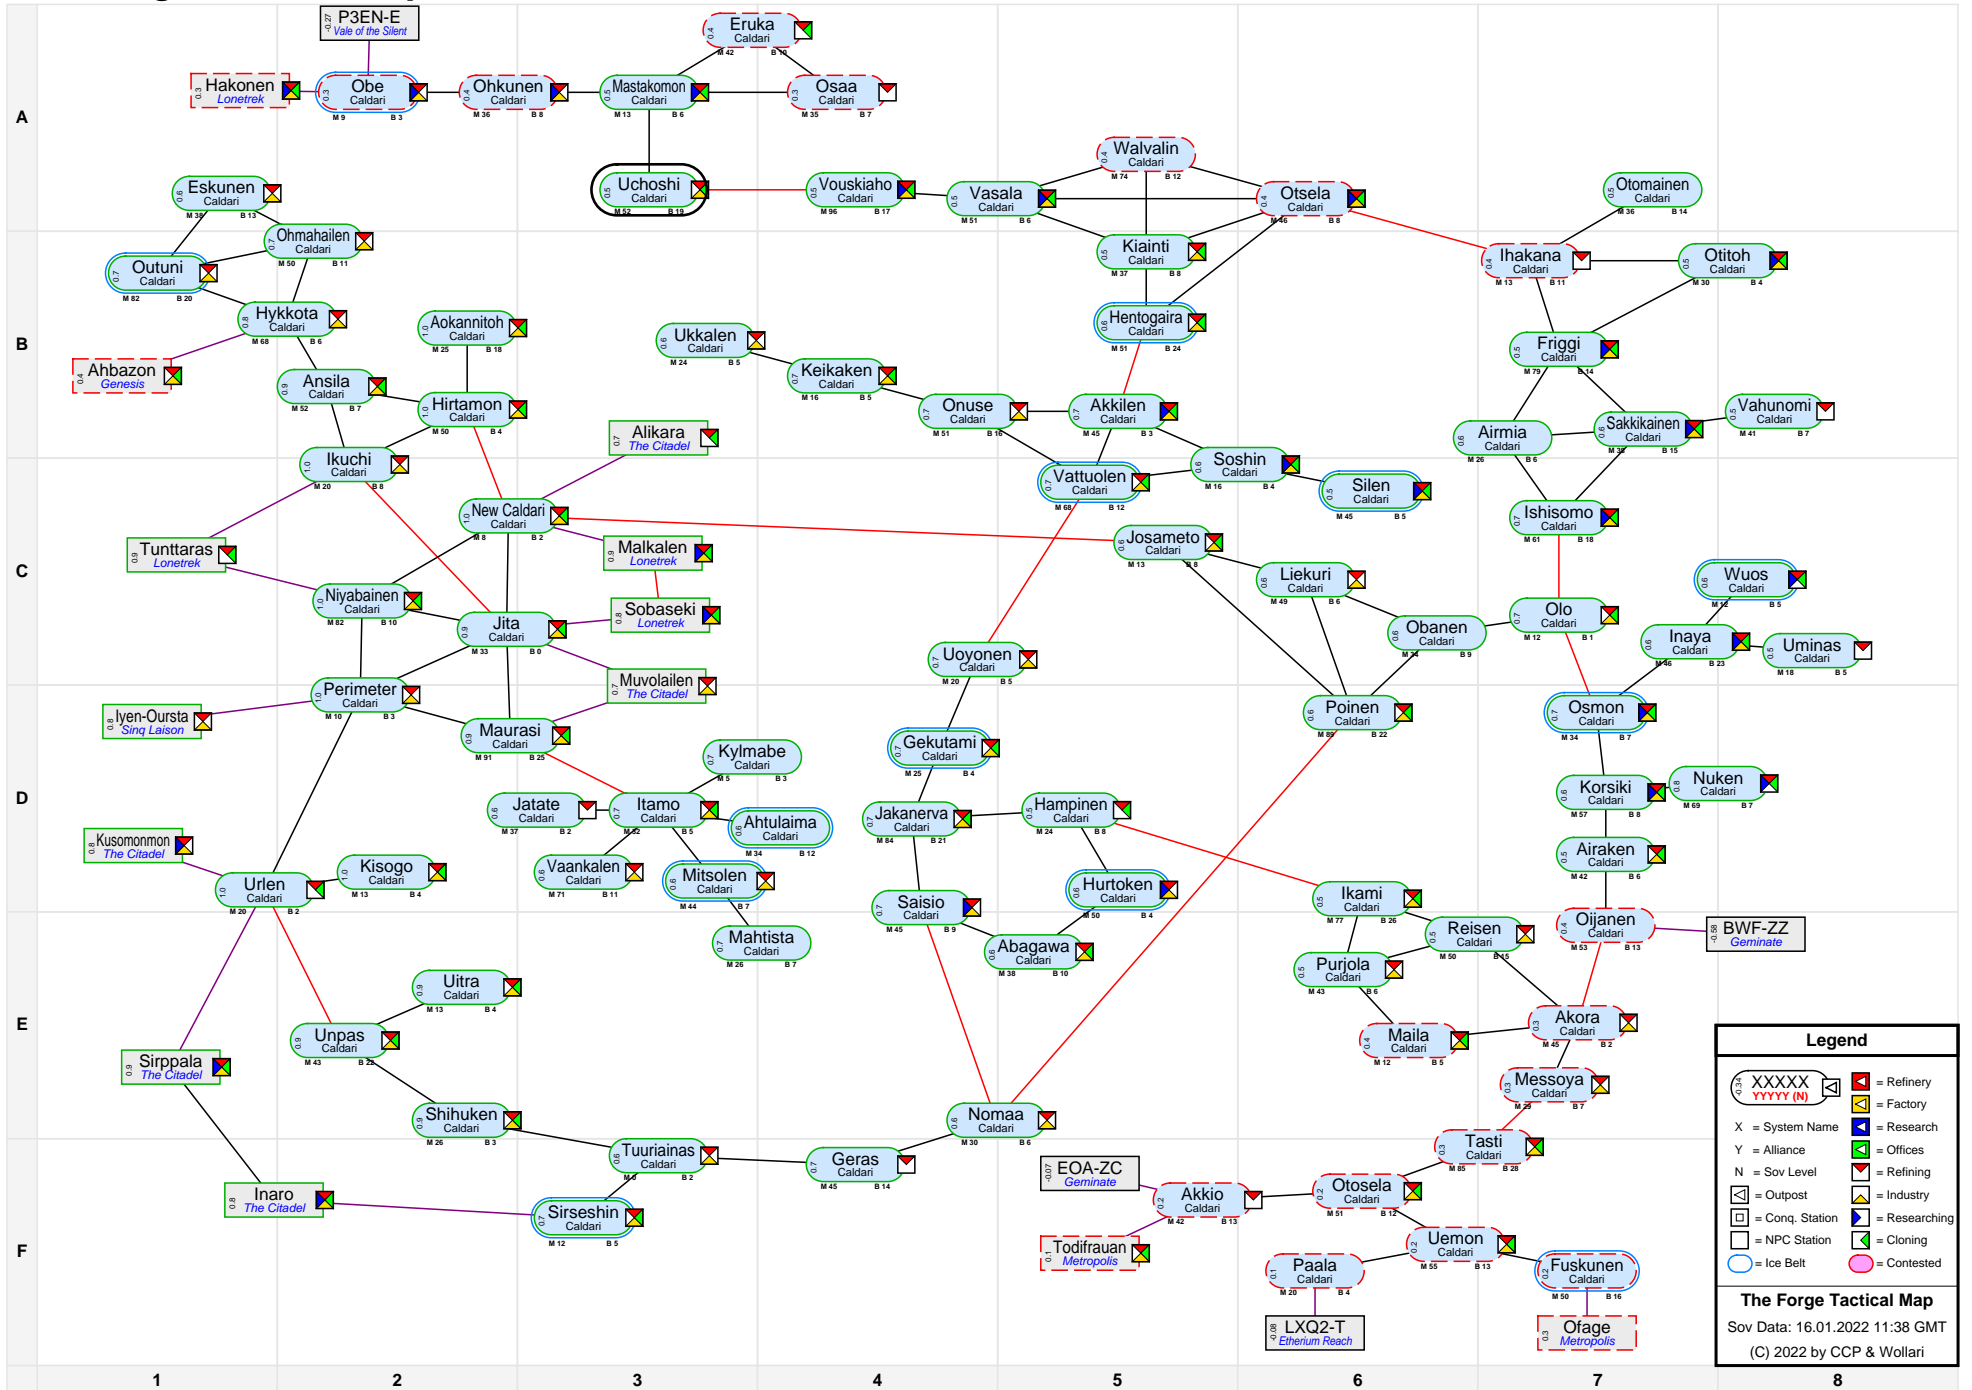

The Forge Tactical Map

Legend	

The Forge Tactical Map
 Sov Data: 16.01.2022 11:38 GMT
 (C) 2022 by CCP & Wollari