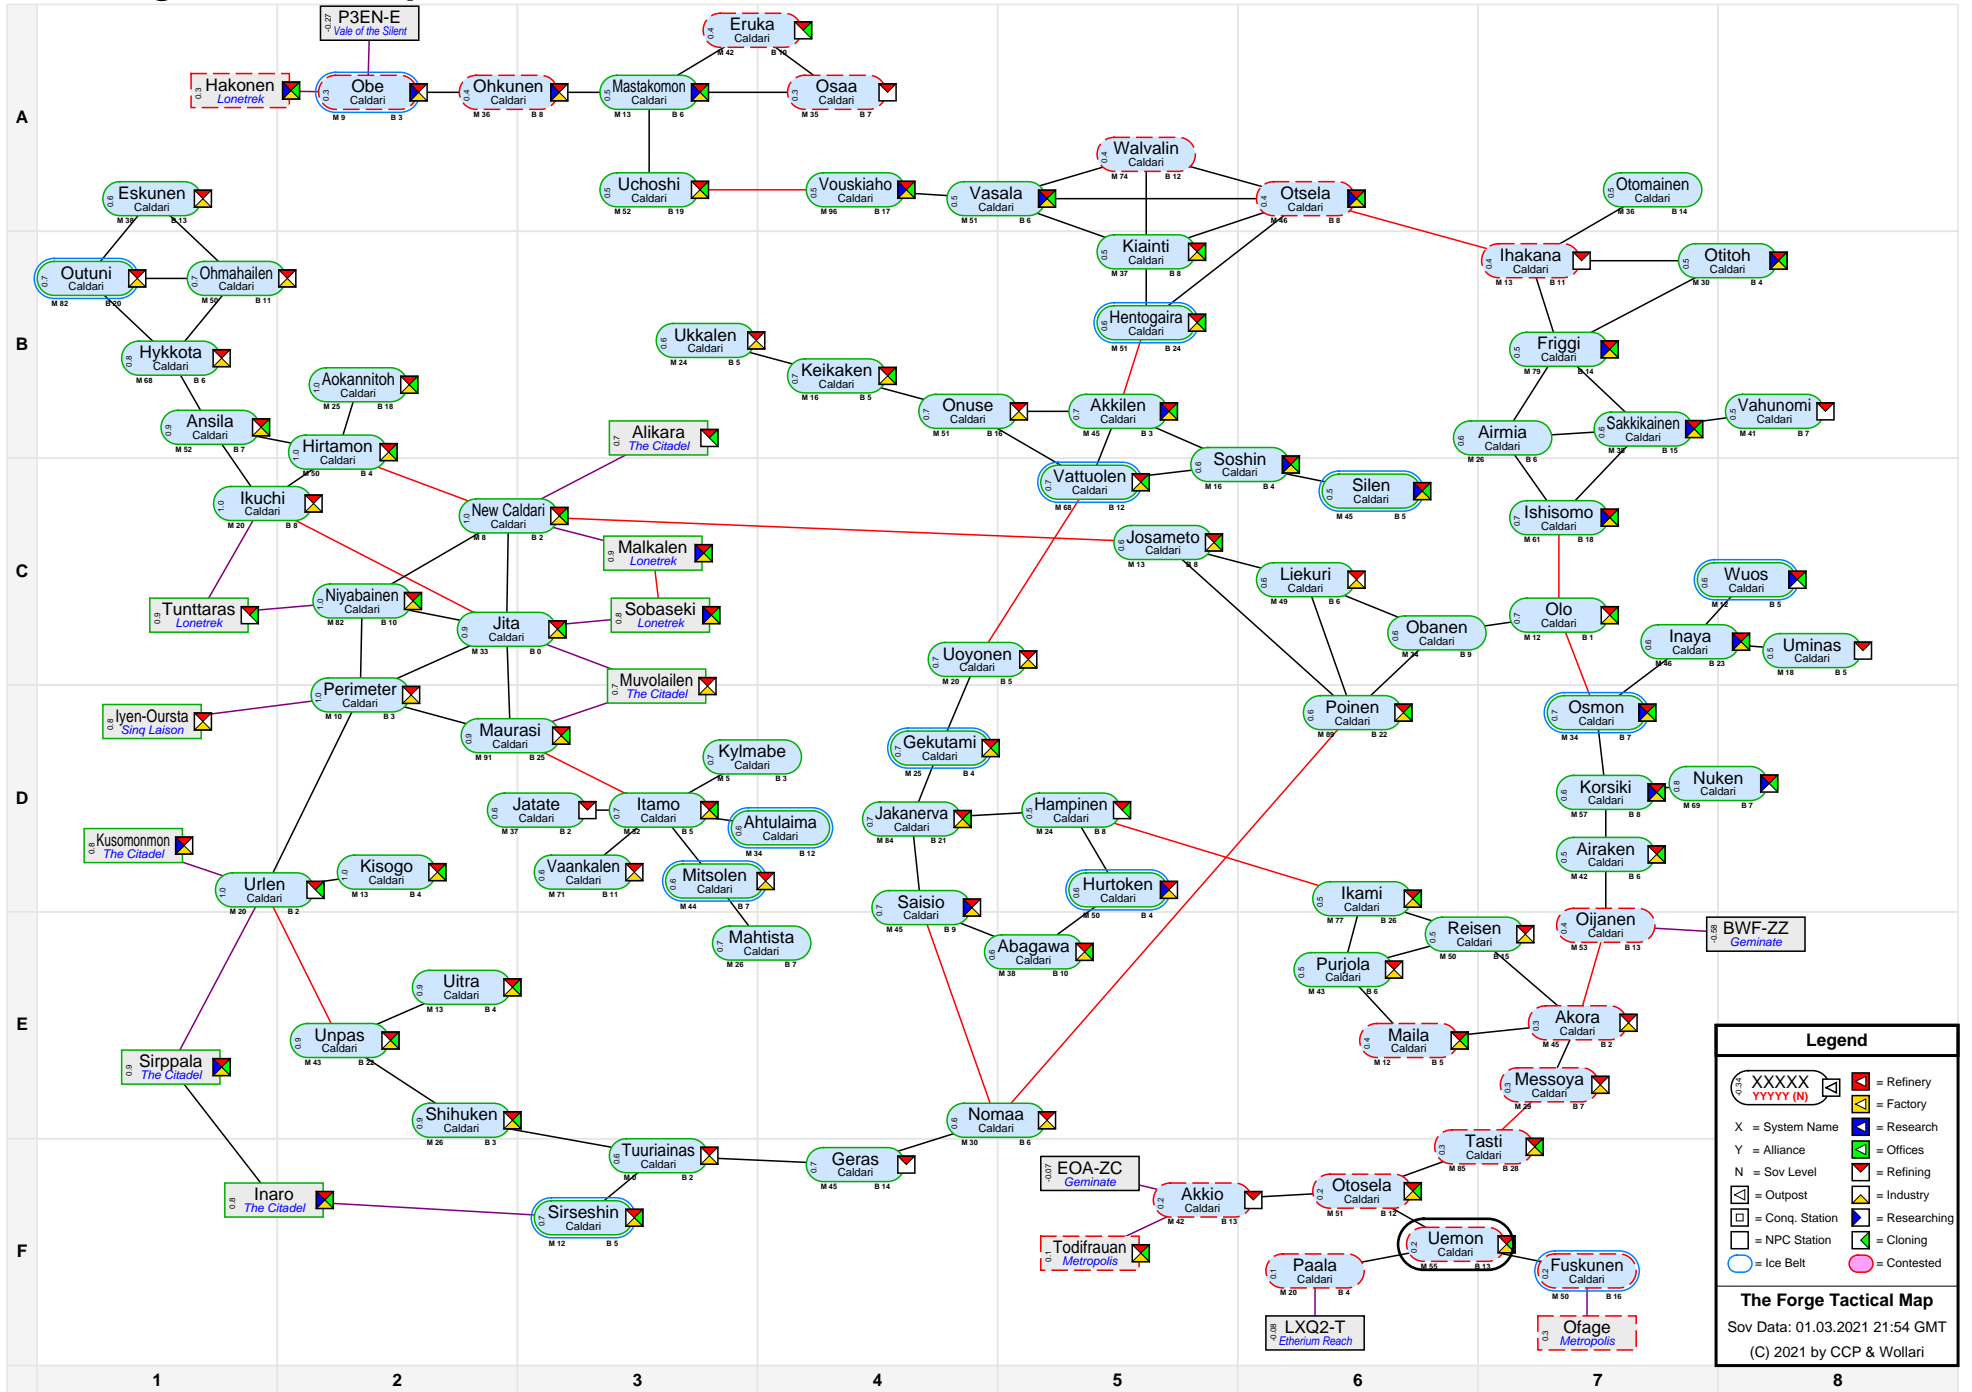

The Forge Tactical Map

Legend

- XXXXX
YYYY (N) = Refinery
- X = System Name
- Y = Alliance
- N = Sov Level
- = Outpost
- = Industry
- = Conq. Station
- = Researching
- = NPC Station
- = Ice Belt
- = Contested

The Forge Tactical Map
 Sov Data: 01.03.2021 21:54 GMT
 (C) 2021 by CCP & Wollari