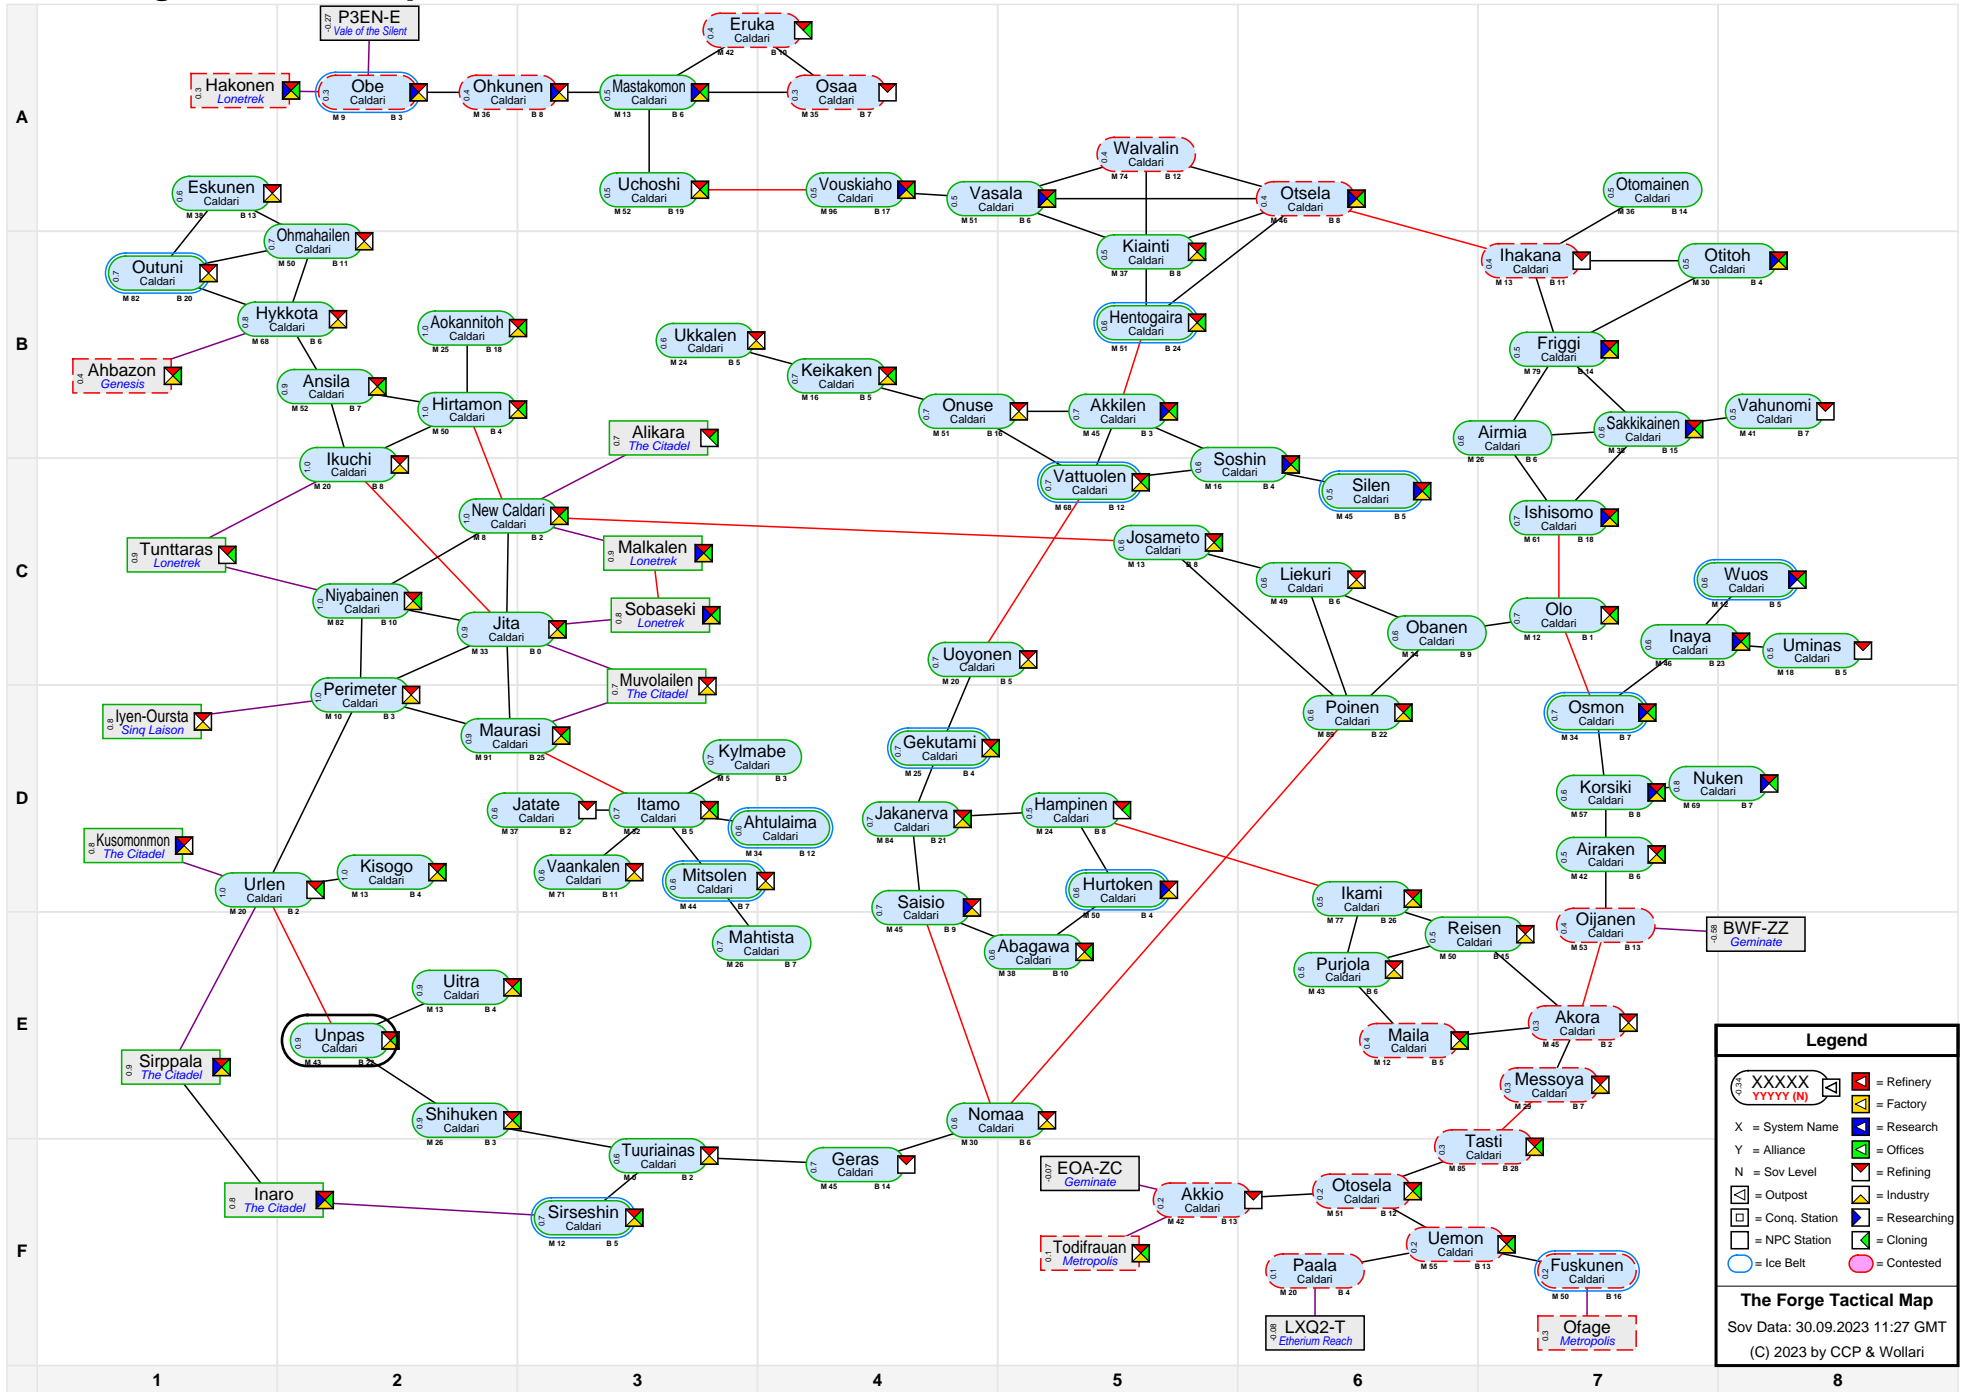

# The Forge Tactical Map

**Legend**

- XXXXX  
YYYY (N) = Refinery
- X = System Name
- Y = Alliance
- N = Sov Level
- = Outpost
- = Industry
- = Conq. Station
- = Researching
- = NPC Station
- = Cloning
- = Ice Belt
- = Contested

**The Forge Tactical Map**  
 Sov Data: 30.09.2023 11:27 GMT  
 (C) 2023 by CCP & Wollari