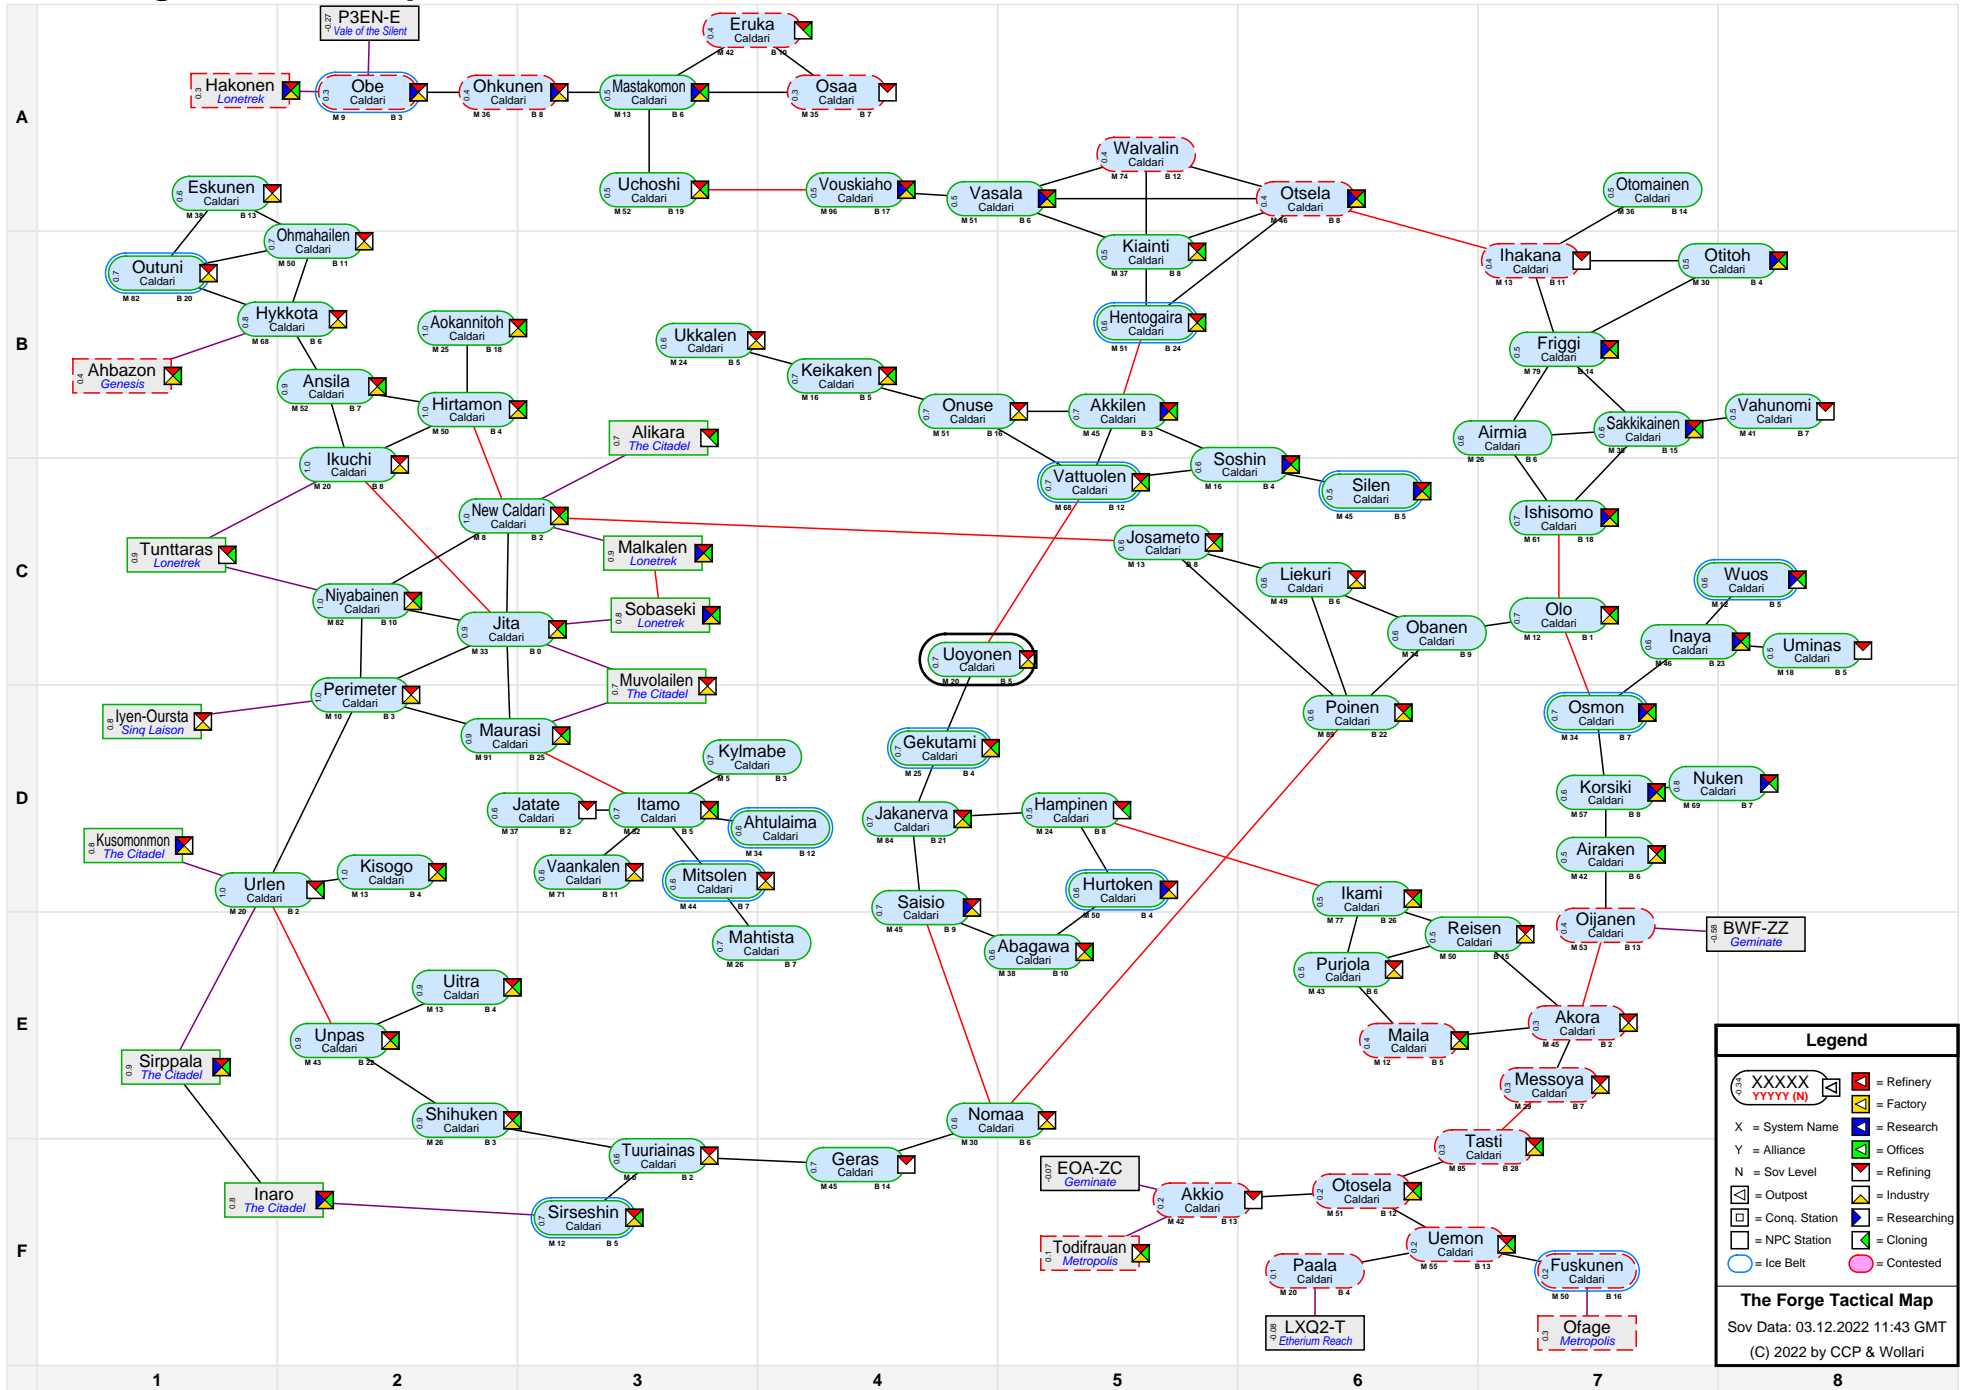

The Forge Tactical Map

Legend

- XXXXX
YYYY (N) = Refinery
- X = System Name
- Y = Alliance
- N = Sov Level
- ☒ = Outpost
- ☑ = Factory
- ☒ = Research
- ☑ = Offices
- ☒ = Refining
- ☑ = Industry
- ☑ = Conq. Station
- ☑ = Researching
- ☑ = NPC Station
- ☑ = Cloning
- = Ice Belt
- = Contested

The Forge Tactical Map
Sov Data: 03.12.2022 11:43 GMT
(C) 2022 by CCP & Wollari