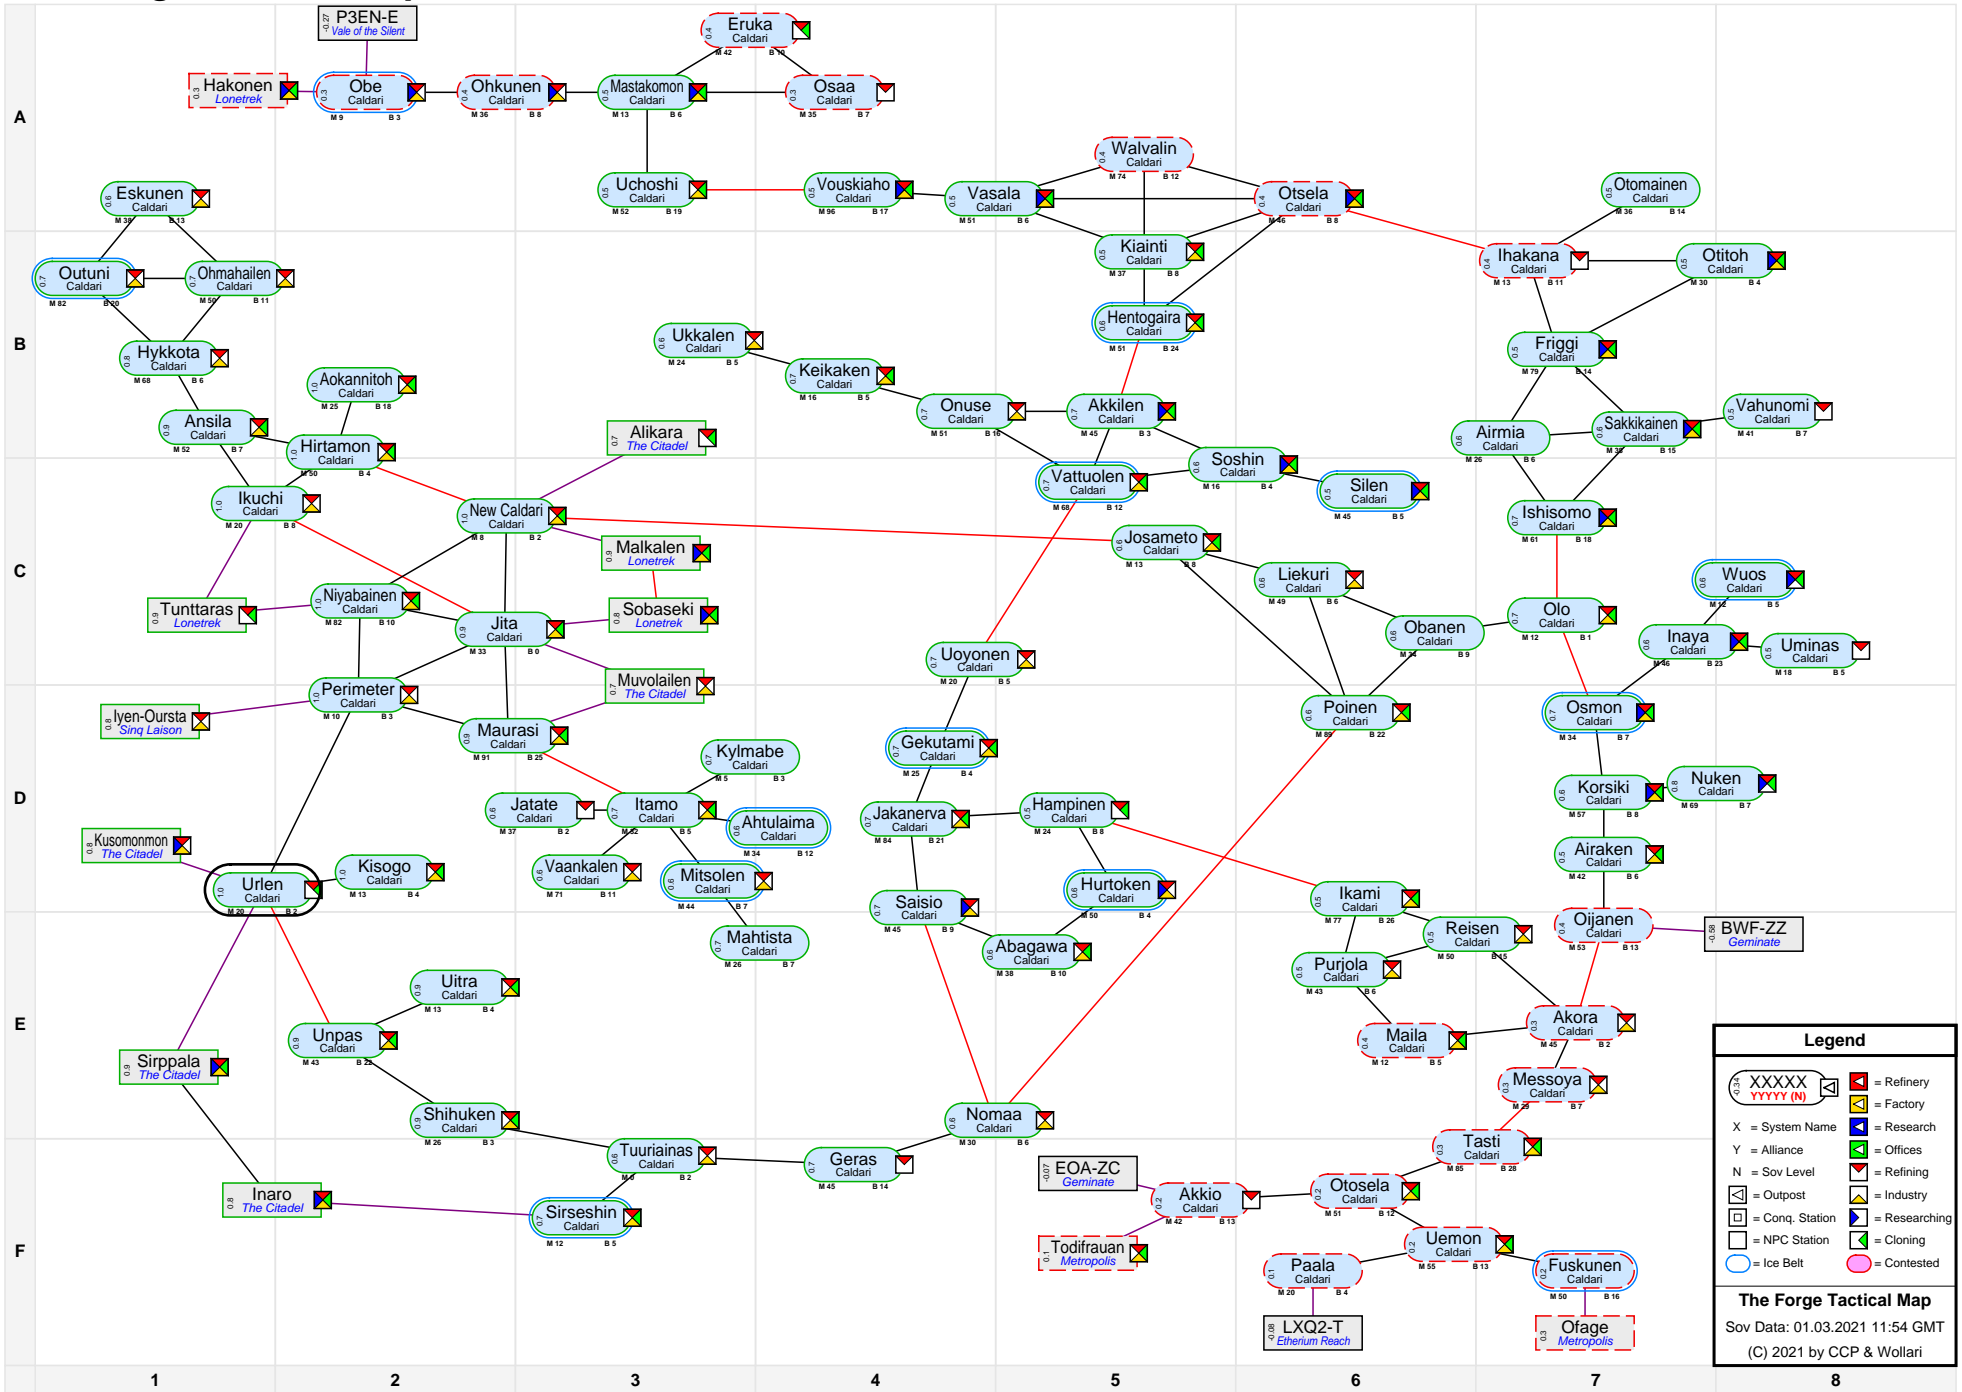

The Forge Tactical Map

Legend	
	= Refinery
	= Factory
	= System Name
	= Alliance
	= Sov Level
	= Refining
	= Industry
	= Researching
	= NPC Station
	= Cloning
	= Ice Belt
	= Contested

The Forge Tactical Map
 Sov Data: 01.03.2021 11:54 GMT
 (C) 2021 by CCP & Wollari