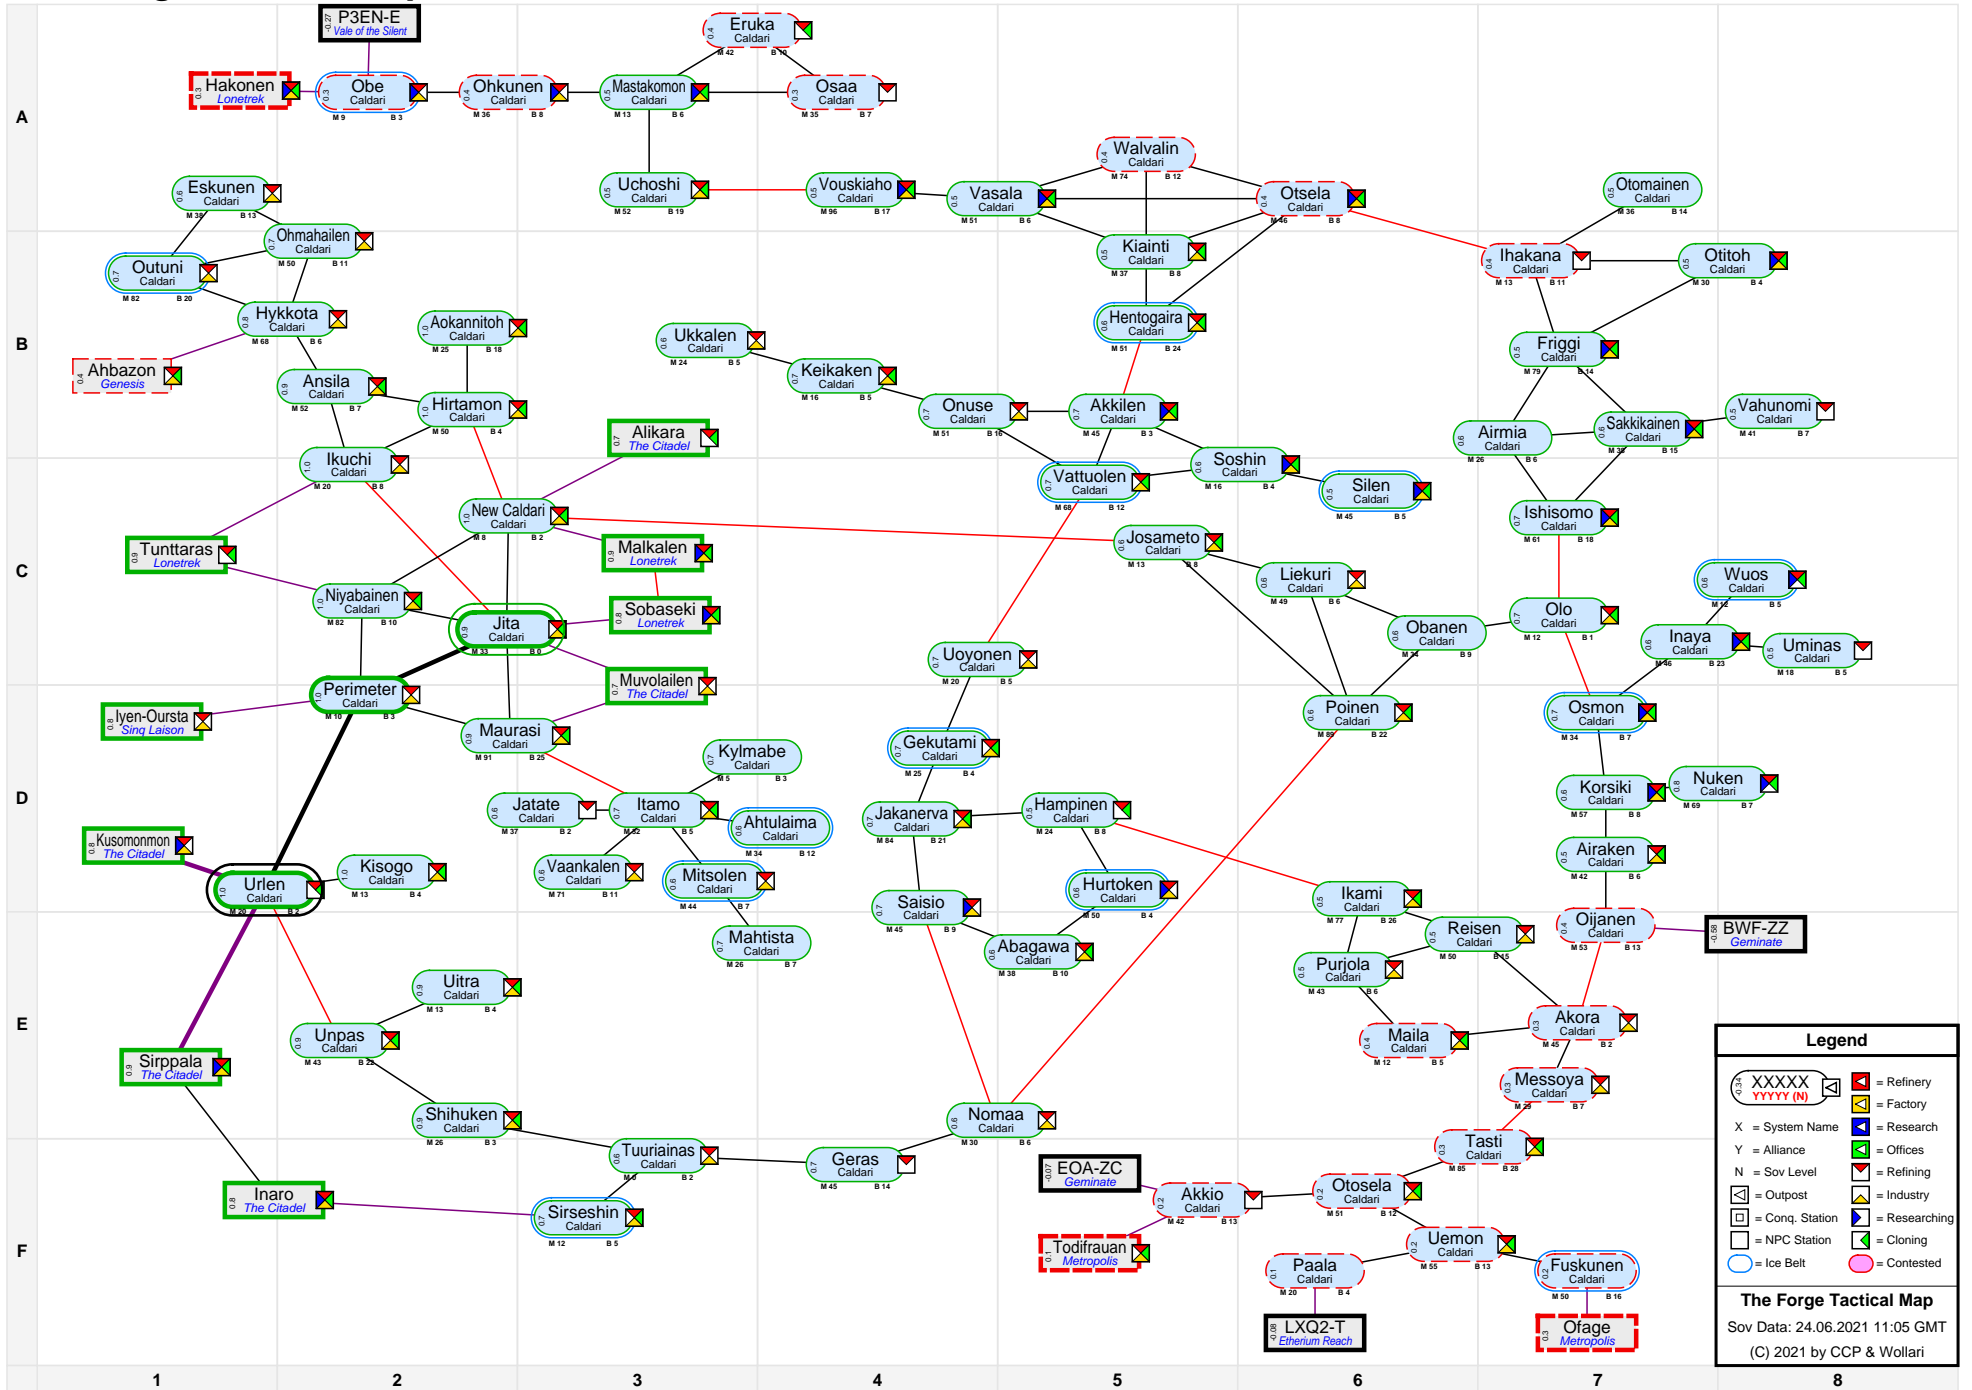

The Forge Tactical Map

Legend

- XXXXX
YYYY (N) = Refinery
- X = System Name
- Y = Alliance
- N = Sov Level
- = Outpost
- = Industry
- = Conq. Station
- = Researching
- = NPC Station
- = Ice Belt
- = Contested

The Forge Tactical Map
Sov Data: 24.06.2021 11:05 GMT
(C) 2021 by CCP & Wollari