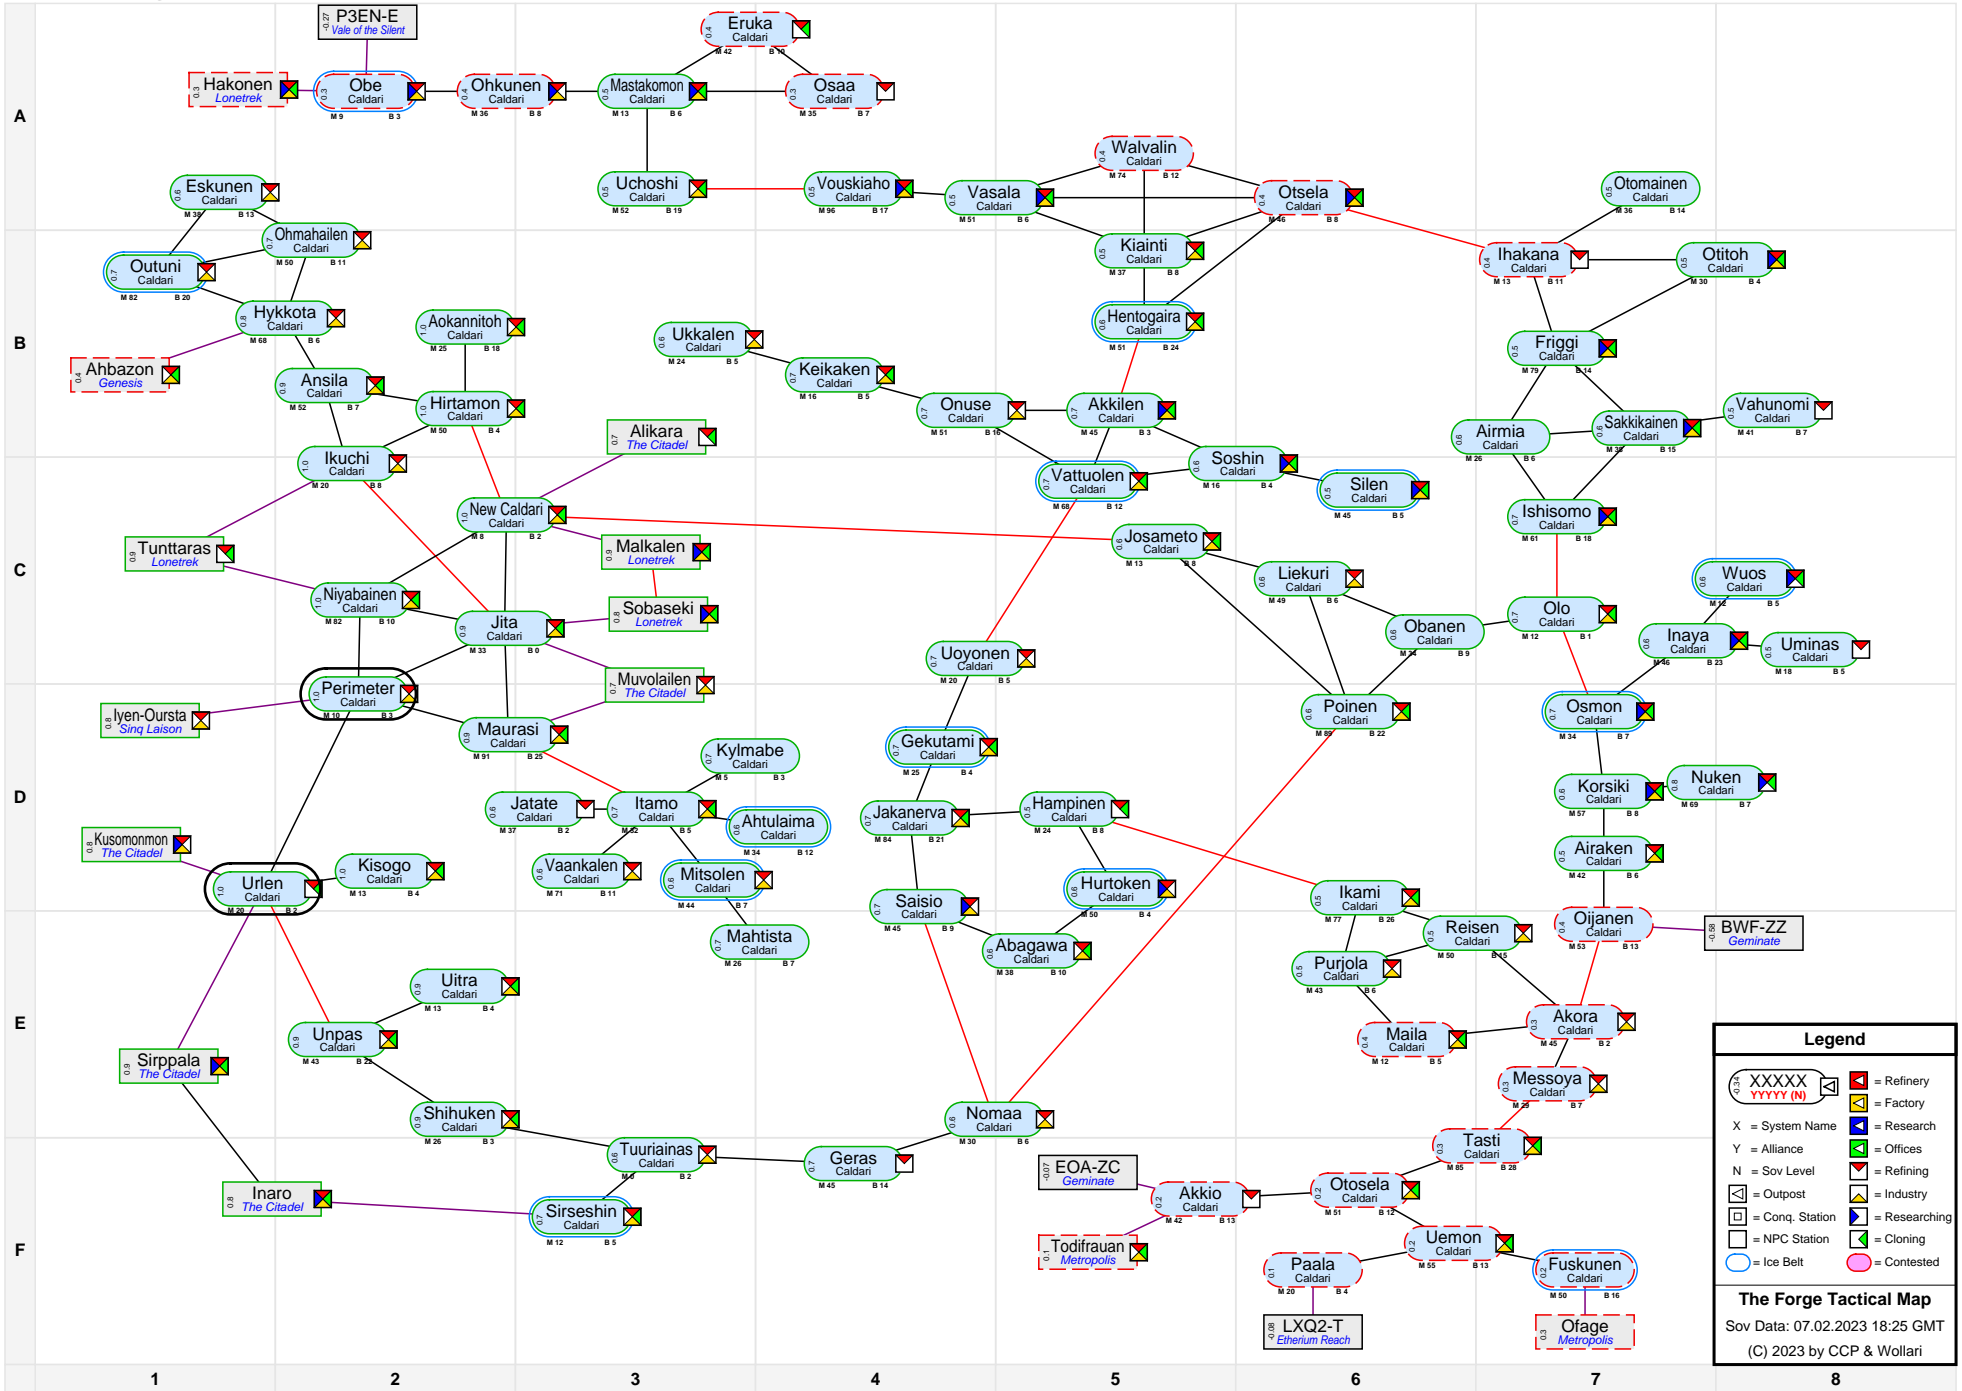

The Forge Tactical Map

Legend

XXXXX YYYY (N) = Refinery
XXXXX YYYY (N) = Factory
XXXXX YYYY (N) = Research
XXXXX YYYY (N) = Offices
XXXXX YYYY (N) = Refining
XXXXX YYYY (N) = Industry
XXXXX YYYY (N) = Researching
XXXXX YYYY (N) = NPC Station
XXXXX YYYY (N) = Cloning
XXXXX YYYY (N) = Contested

The Forge Tactical Map

Sov Data: 07.02.2023 18:25 GMT

(C) 2023 by CCP & Wollari