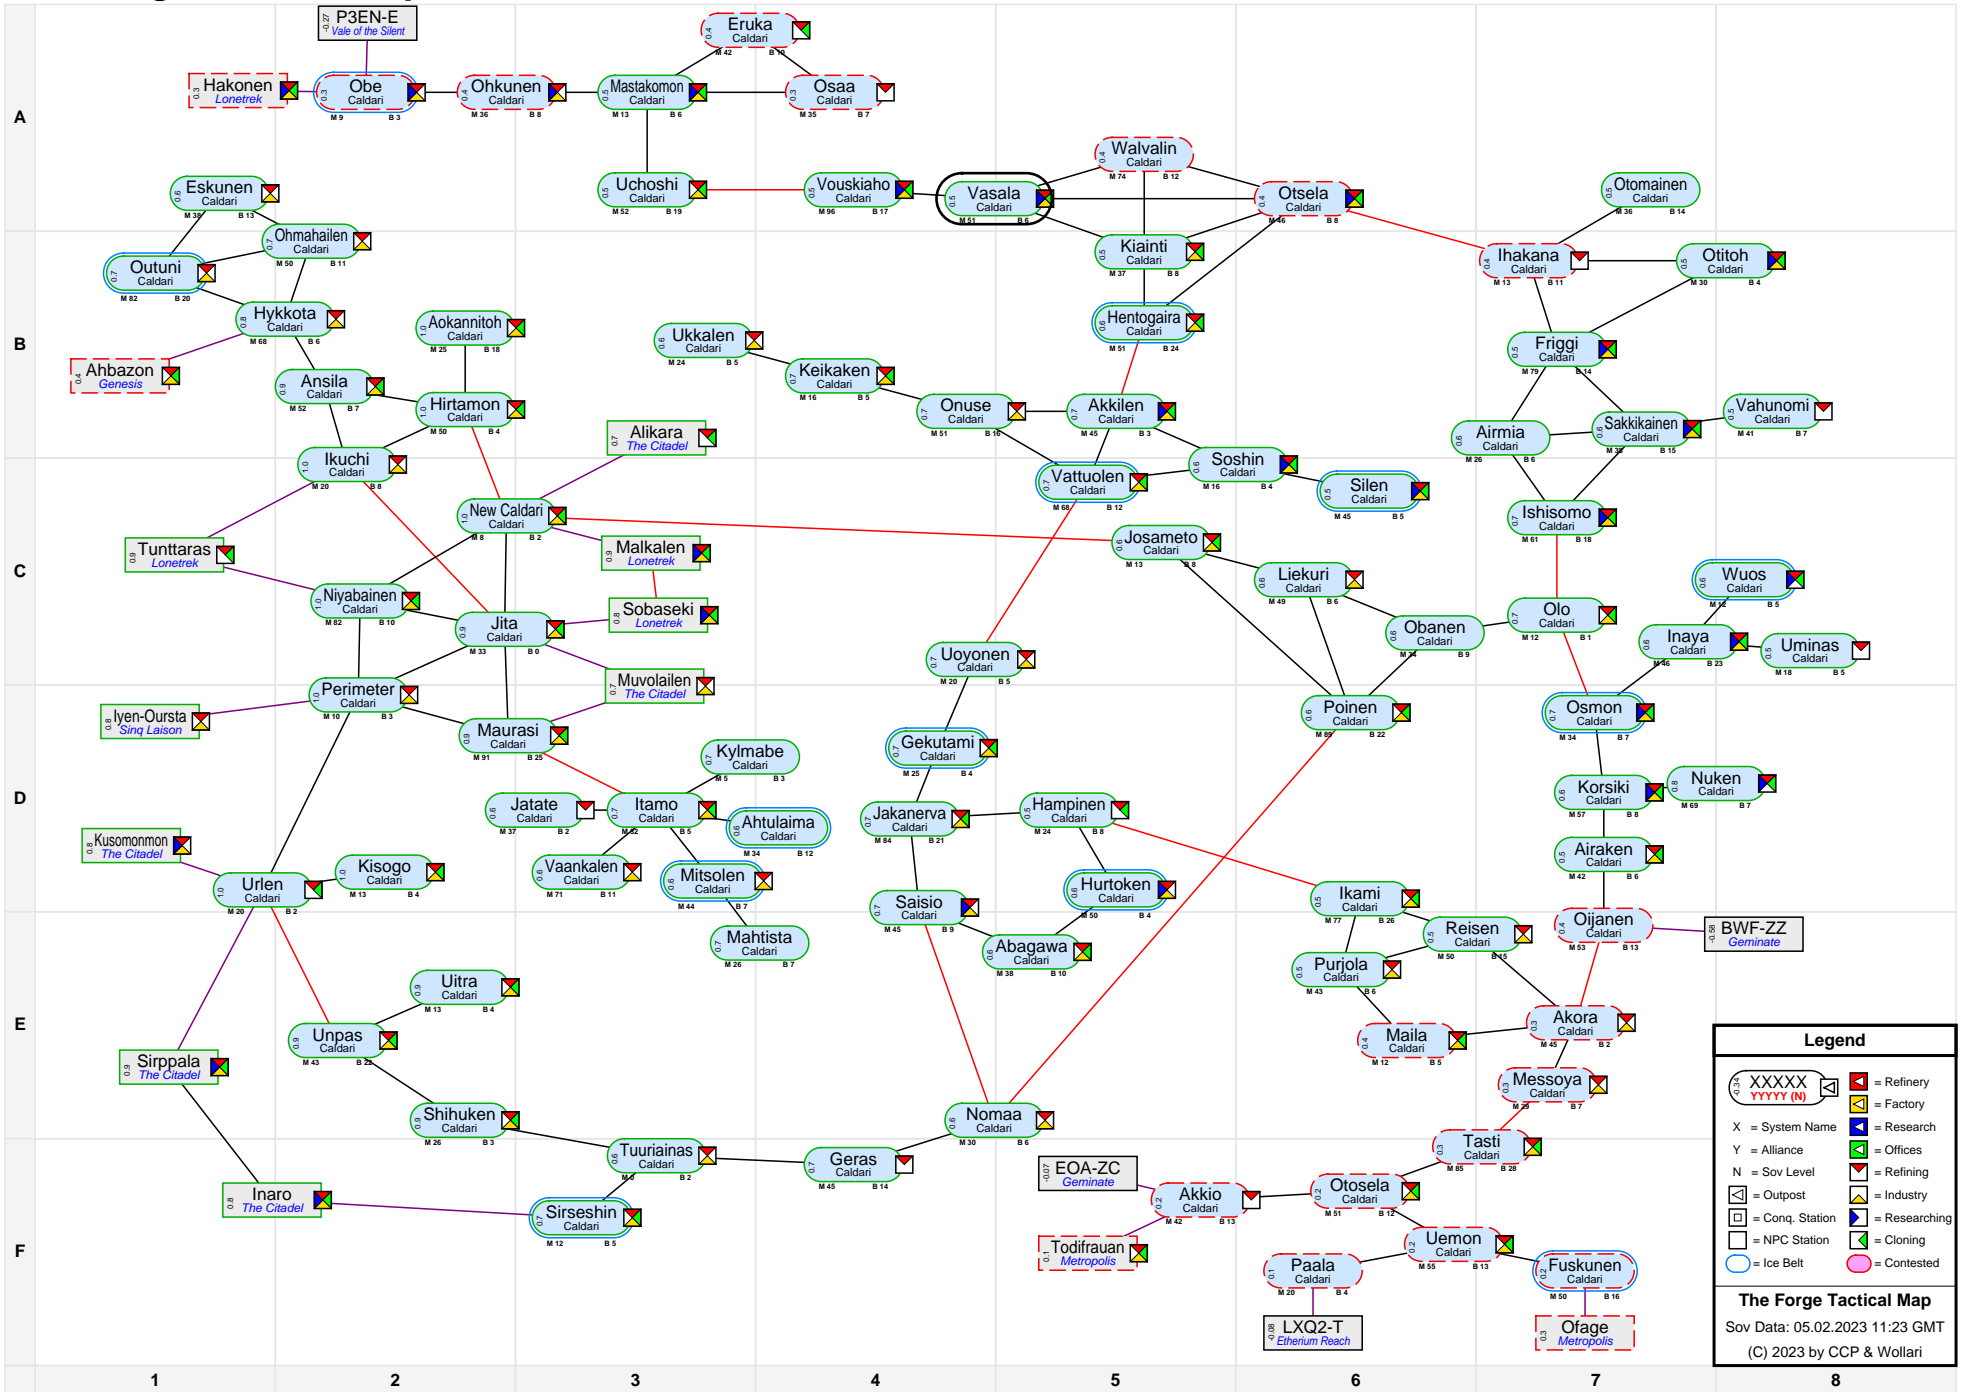

# The Forge Tactical Map

**Legend**

XXXXX  
YYYY (N) = Refinery  
XXXXX  
YYYY (N) = Factory  
XXXXX  
YYYY (N) = Research  
XXXXX  
YYYY (N) = Offices  
XXXXX  
YYYY (N) = Refining  
XXXXX  
YYYY (N) = Industry  
XXXXX  
YYYY (N) = Researching  
XXXXX  
YYYY (N) = NPC Station  
XXXXX  
YYYY (N) = Cloning  
XXXXX  
YYYY (N) = Contested

**The Forge Tactical Map**

Sov Data: 05.02.2023 11:23 GMT

(C) 2023 by CCP & Wollari