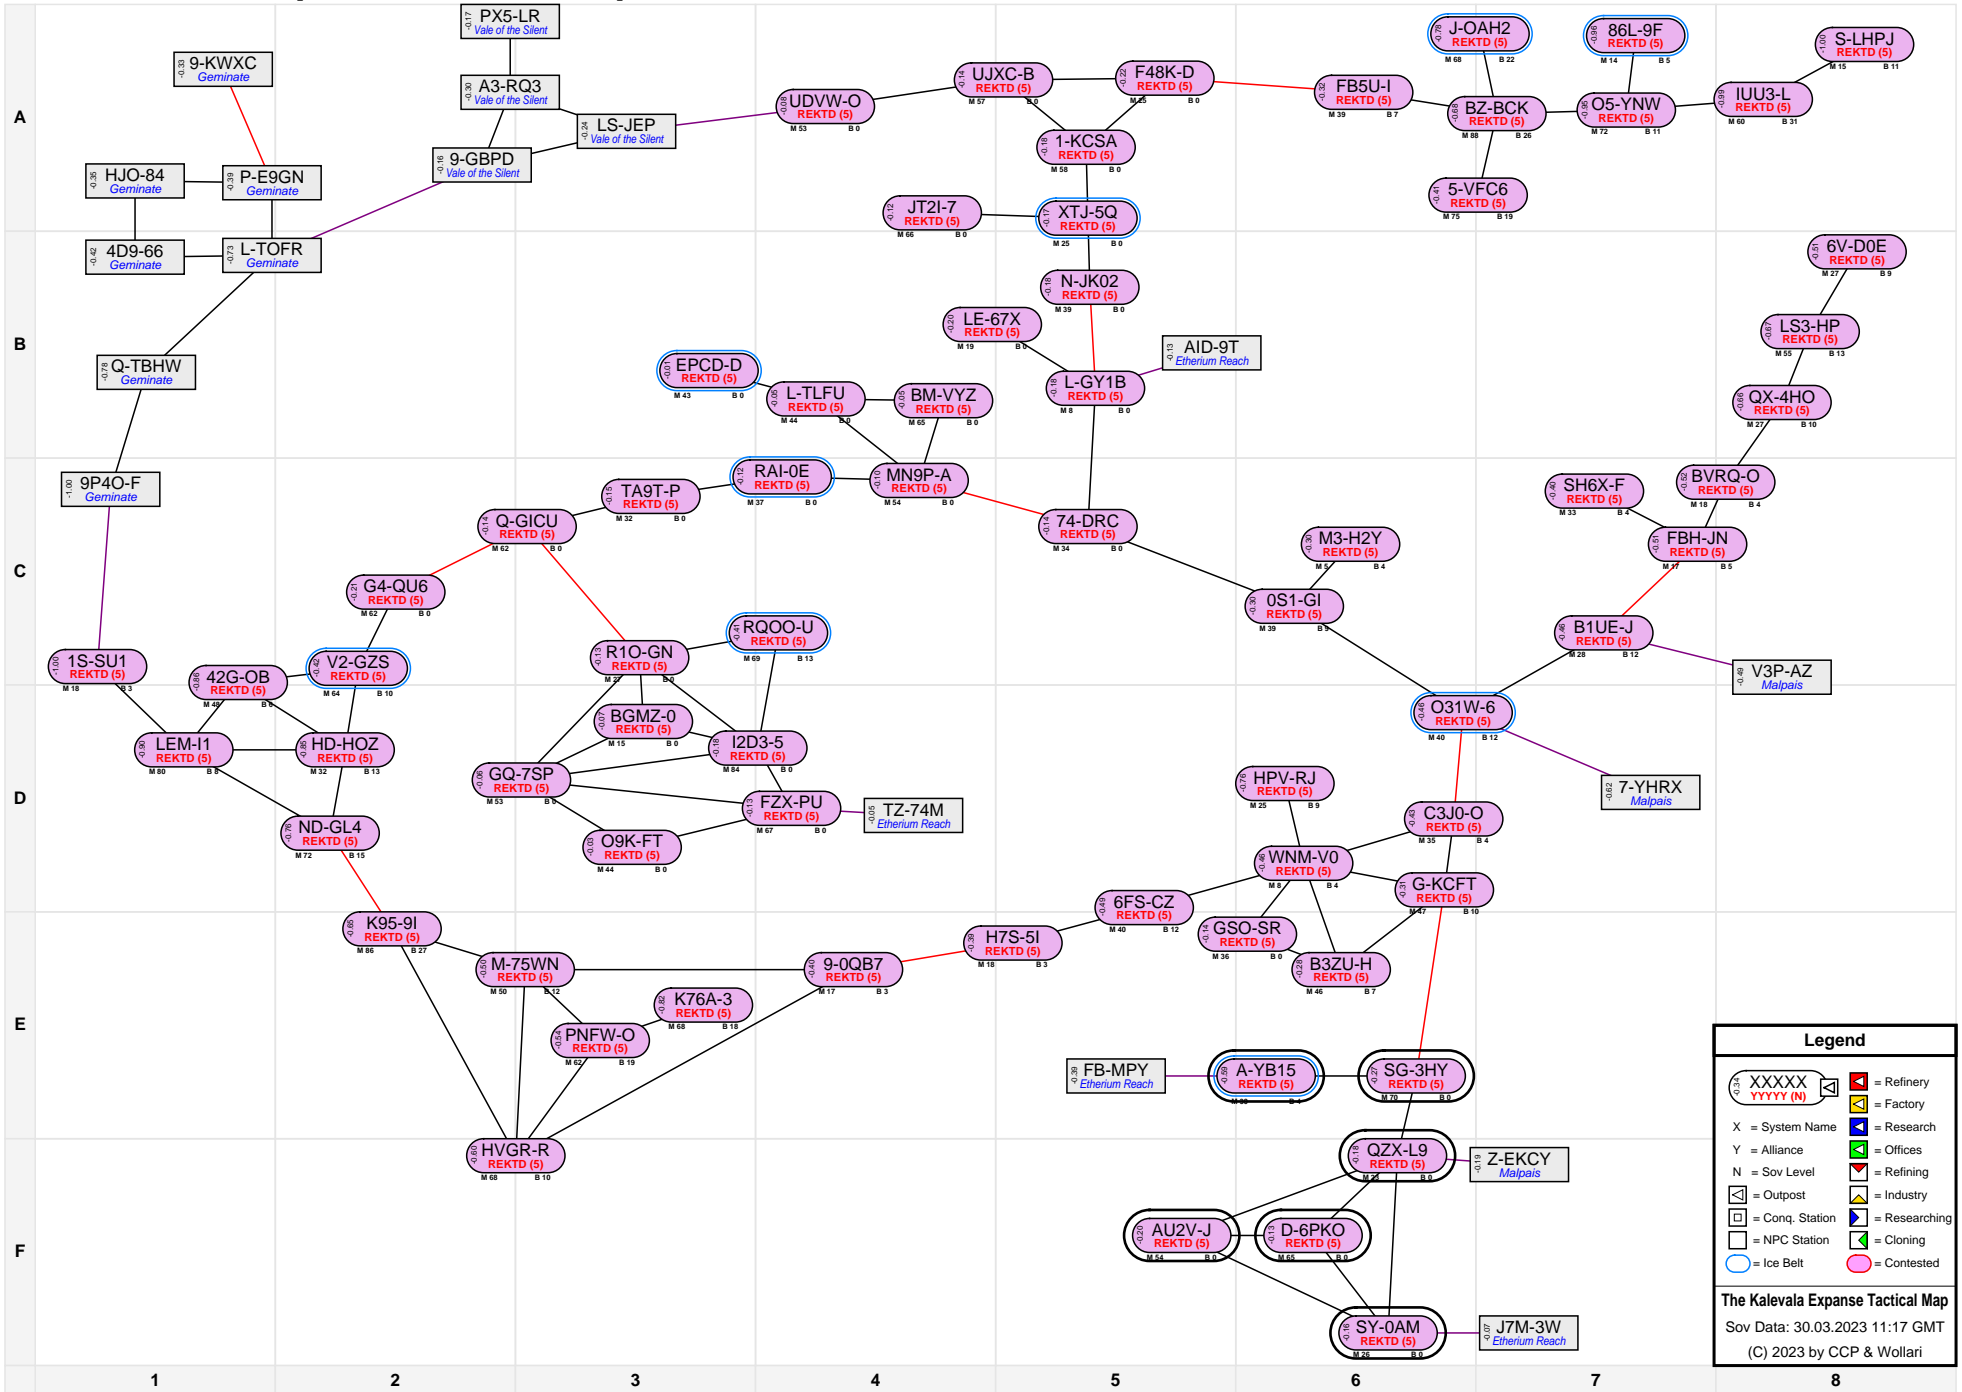

The Kalevala Expanse Tactical Map

Legend

- XXXXX YYY (N) = Refinery
- XXXXX YYY (N) = Factory
- X = System Name
- Y = Alliance
- N = Sov Level
- ☐ = Outpost
- ☐ = Conq. Station
- ☐ = NPC Station
- = Ice Belt
- = Contested
- ☐ = Research
- ☐ = Offices
- ☐ = Refining
- ☐ = Industry
- ☐ = Researching
- ☐ = Cloning

The Kalevala Expanse Tactical Map
 Sov Data: 30.03.2023 11:17 GMT
 (C) 2023 by CCP & Wollari