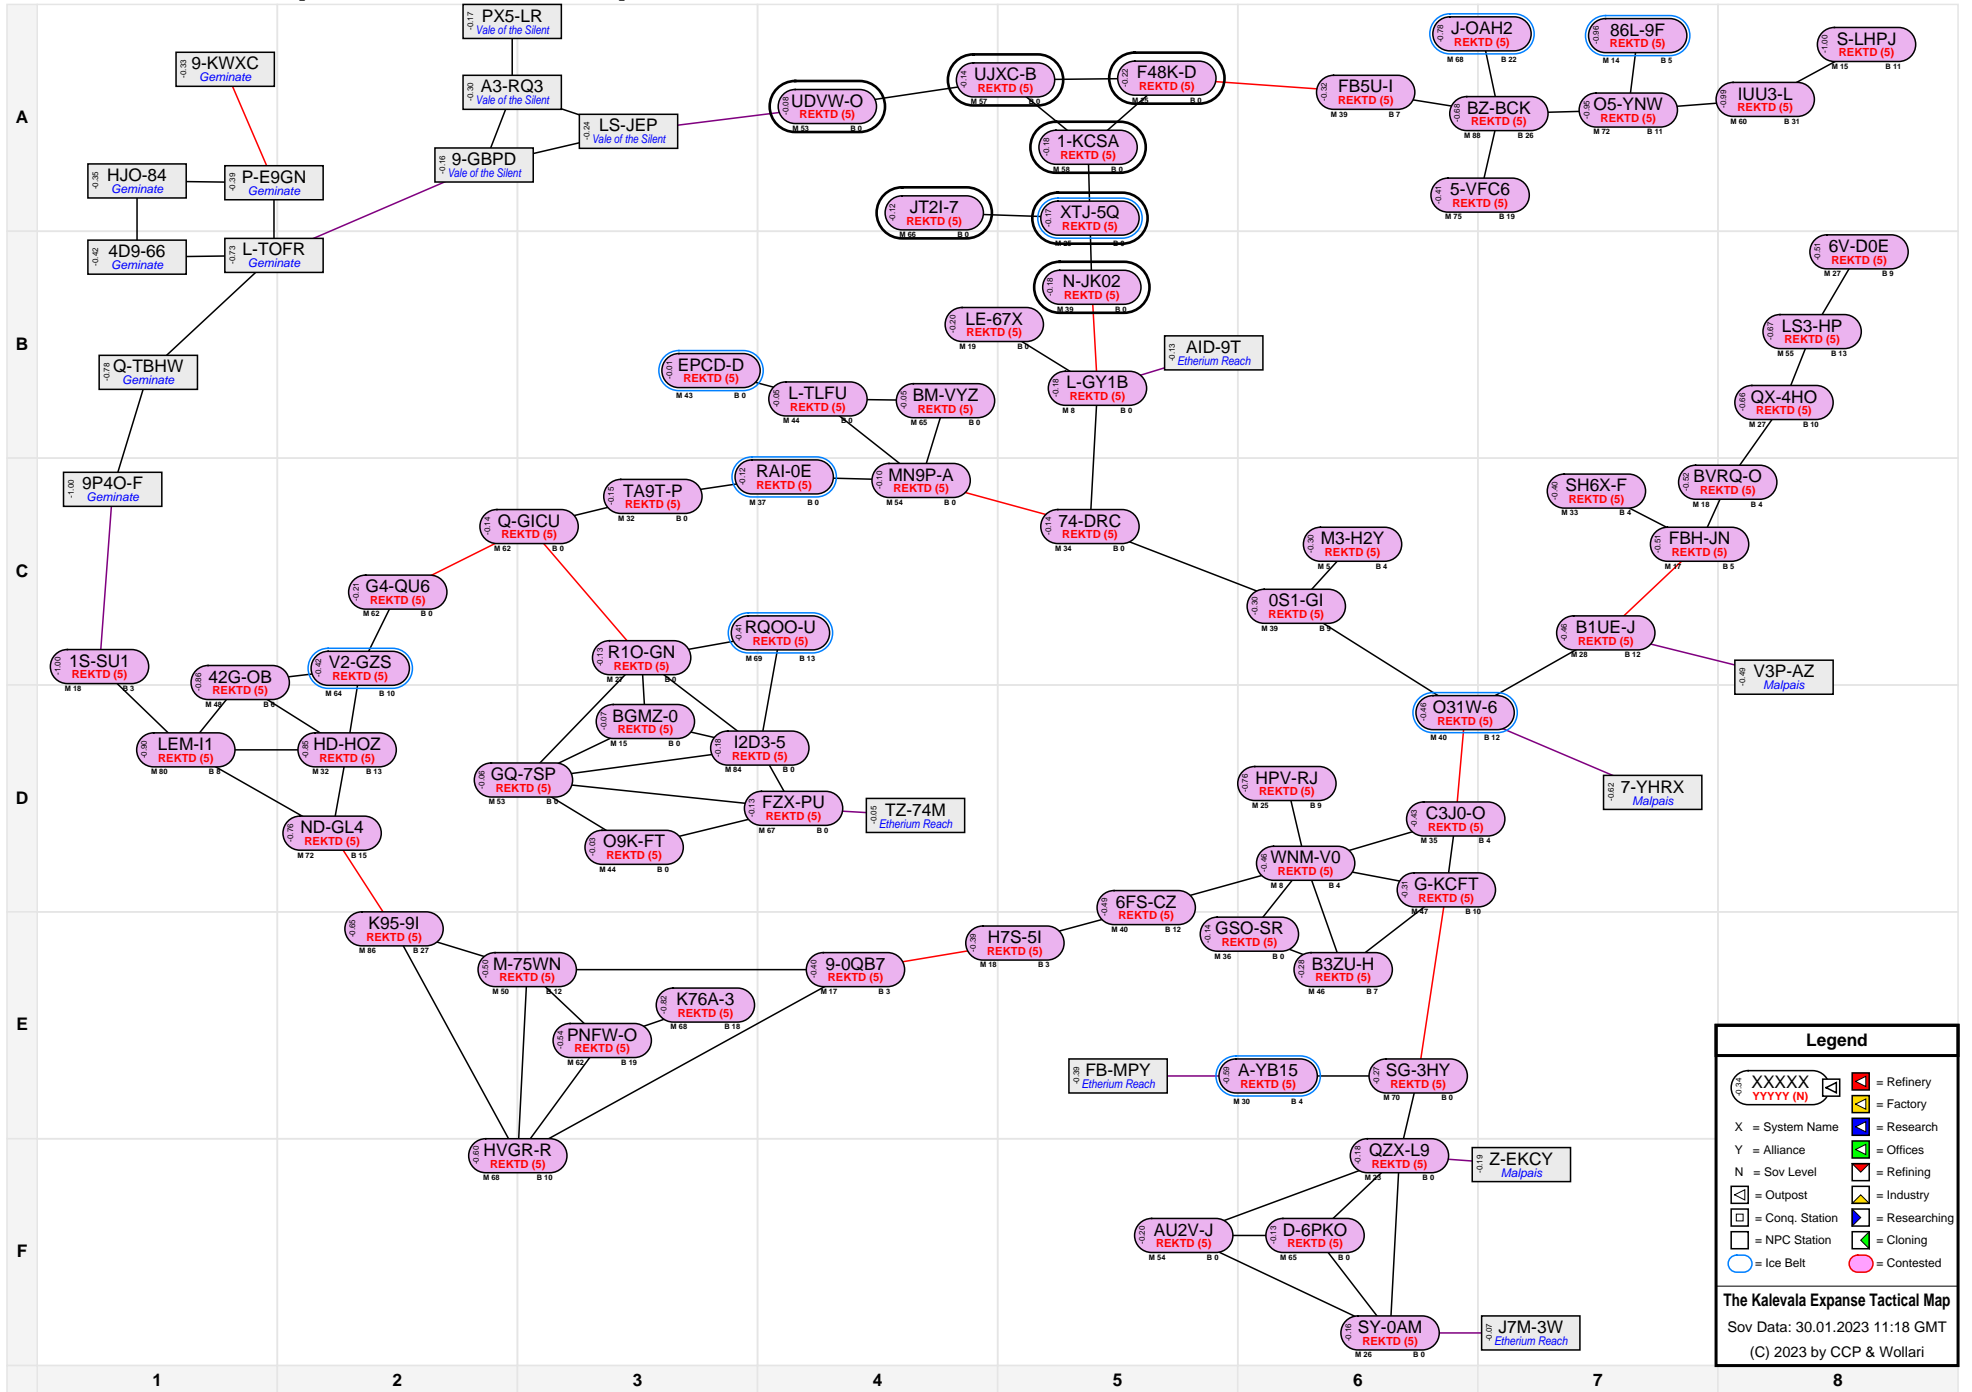

The Kalevala Expanse Tactical Map

Legend

- XXXXXX = Refinery
- YYYY (N) = Factory
- X = System Name
- Y = Alliance
- N = Sov Level
- [Icon] = Outpost
- [Icon] = Conq. Station
- [Icon] = NPC Station
- [Icon] = Research
- [Icon] = Offices
- [Icon] = Refining
- [Icon] = Industry
- [Icon] = Researching
- [Icon] = Cloning
- [Icon] = Ice Belt
- [Icon] = Contested

The Kalevala Expanse Tactical Map
 Sov Data: 30.01.2023 11:18 GMT
 (C) 2023 by CCP & Wollari