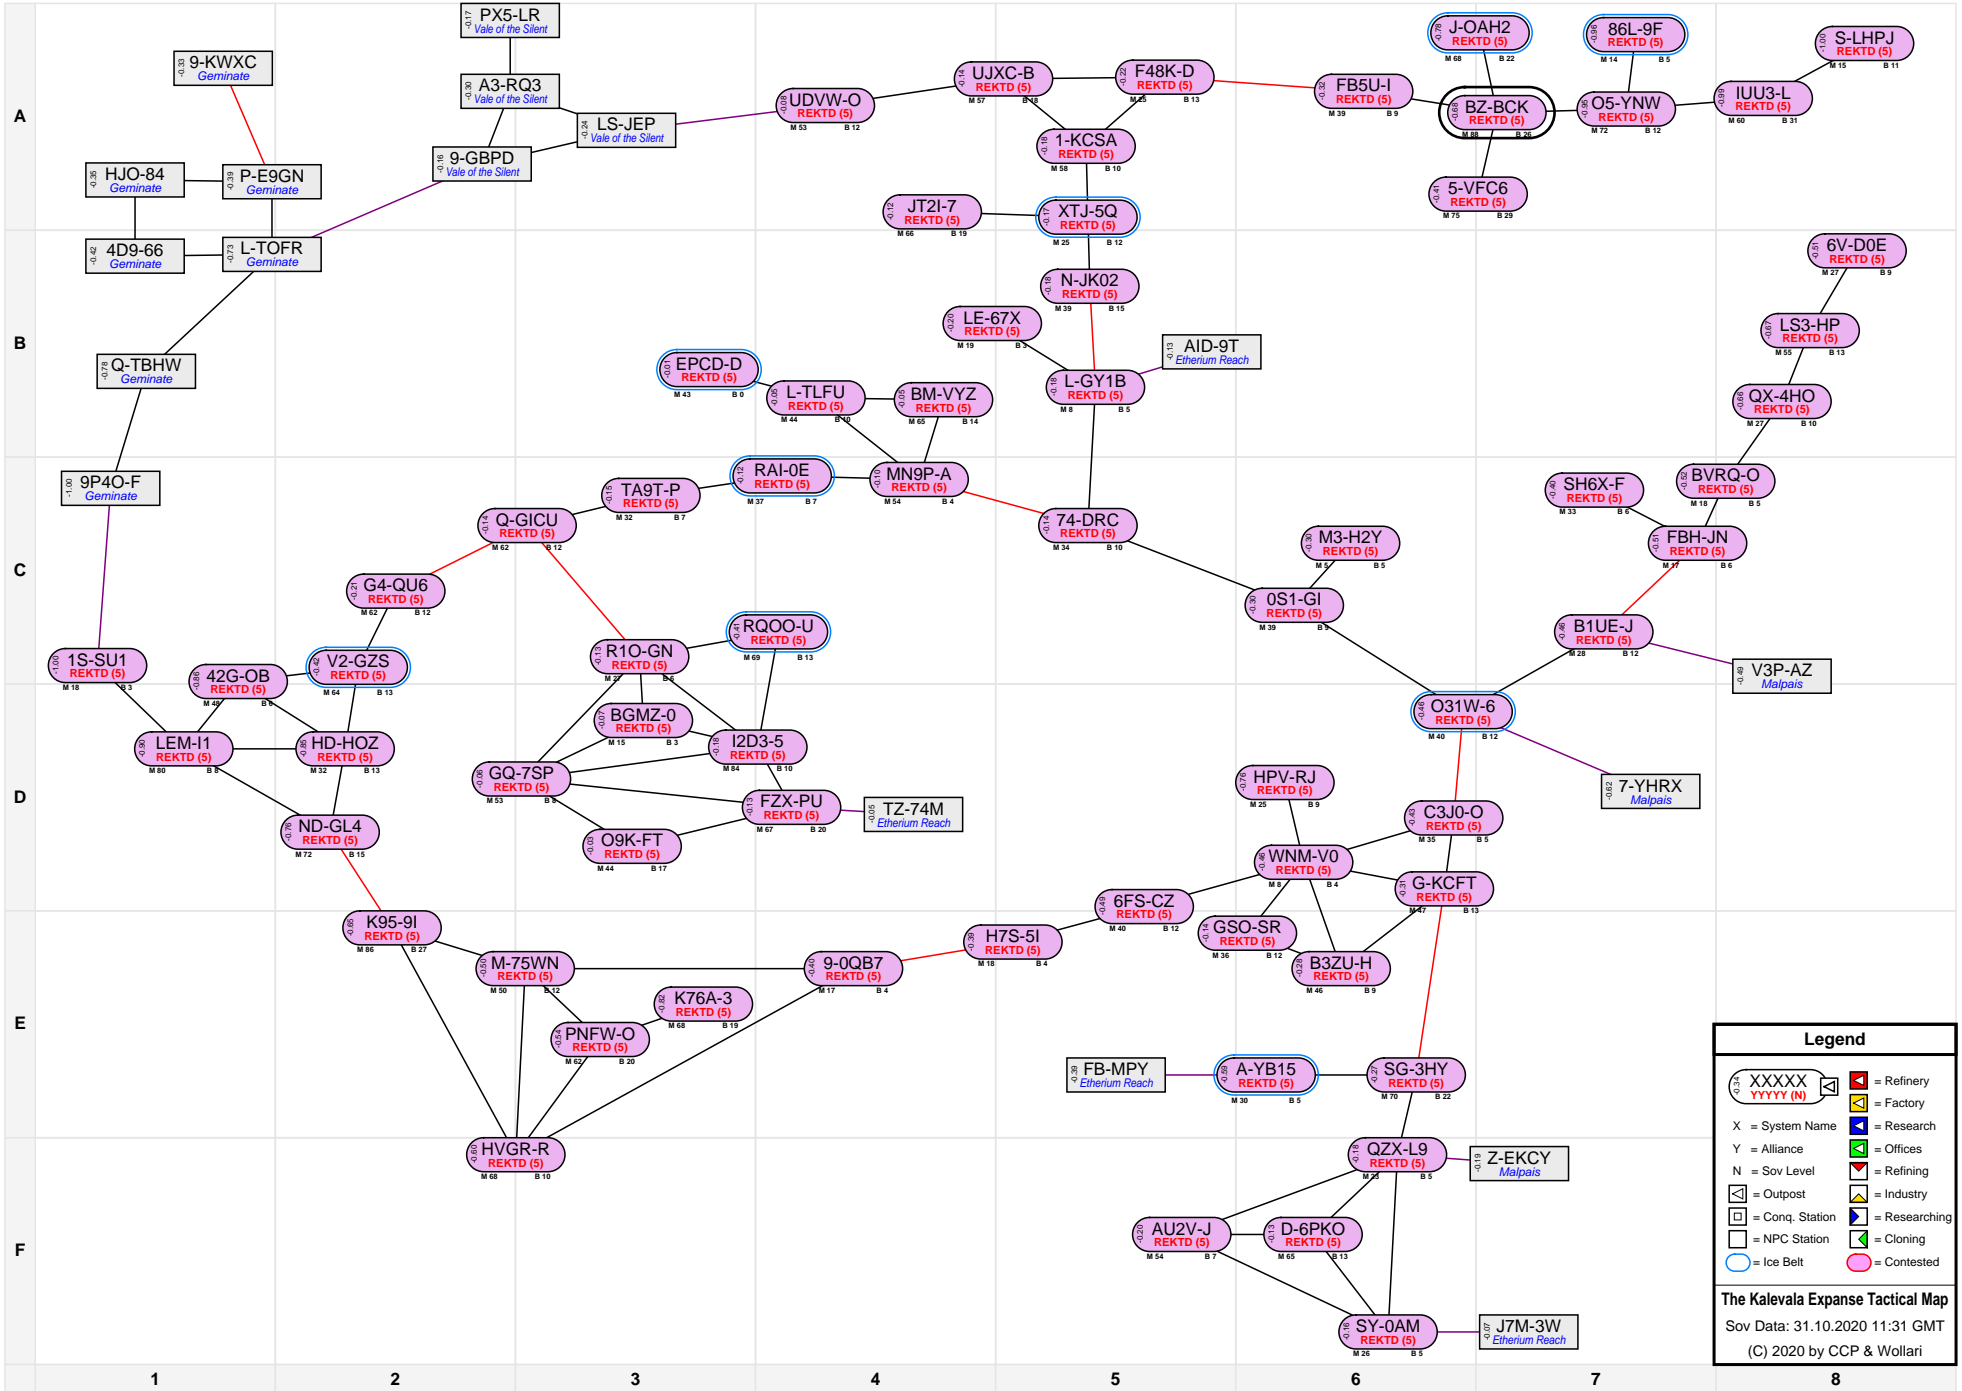

The Kalevala Expanse Tactical Map

Legend

- XXXXXX (with color) = Refinery
- YYYYY (with color) = Factory
- X = System Name
- Y = Alliance
- N = Sov Level
- [Box with X] = Outpost
- [Box with Y] = Conq. Station
- [Box with N] = NPC Station
- [Box with R] = Research
- [Box with O] = Offices
- [Box with N] = Refining
- [Box with I] = Industry
- [Box with R] = Researching
- [Box with C] = Cloning
- [Circle with blue border] = Ice Belt
- [Circle with pink border] = Contested

The Kalevala Expanse Tactical Map
 Sov Data: 31.10.2020 11:31 GMT
 (C) 2020 by CCP & Wollari