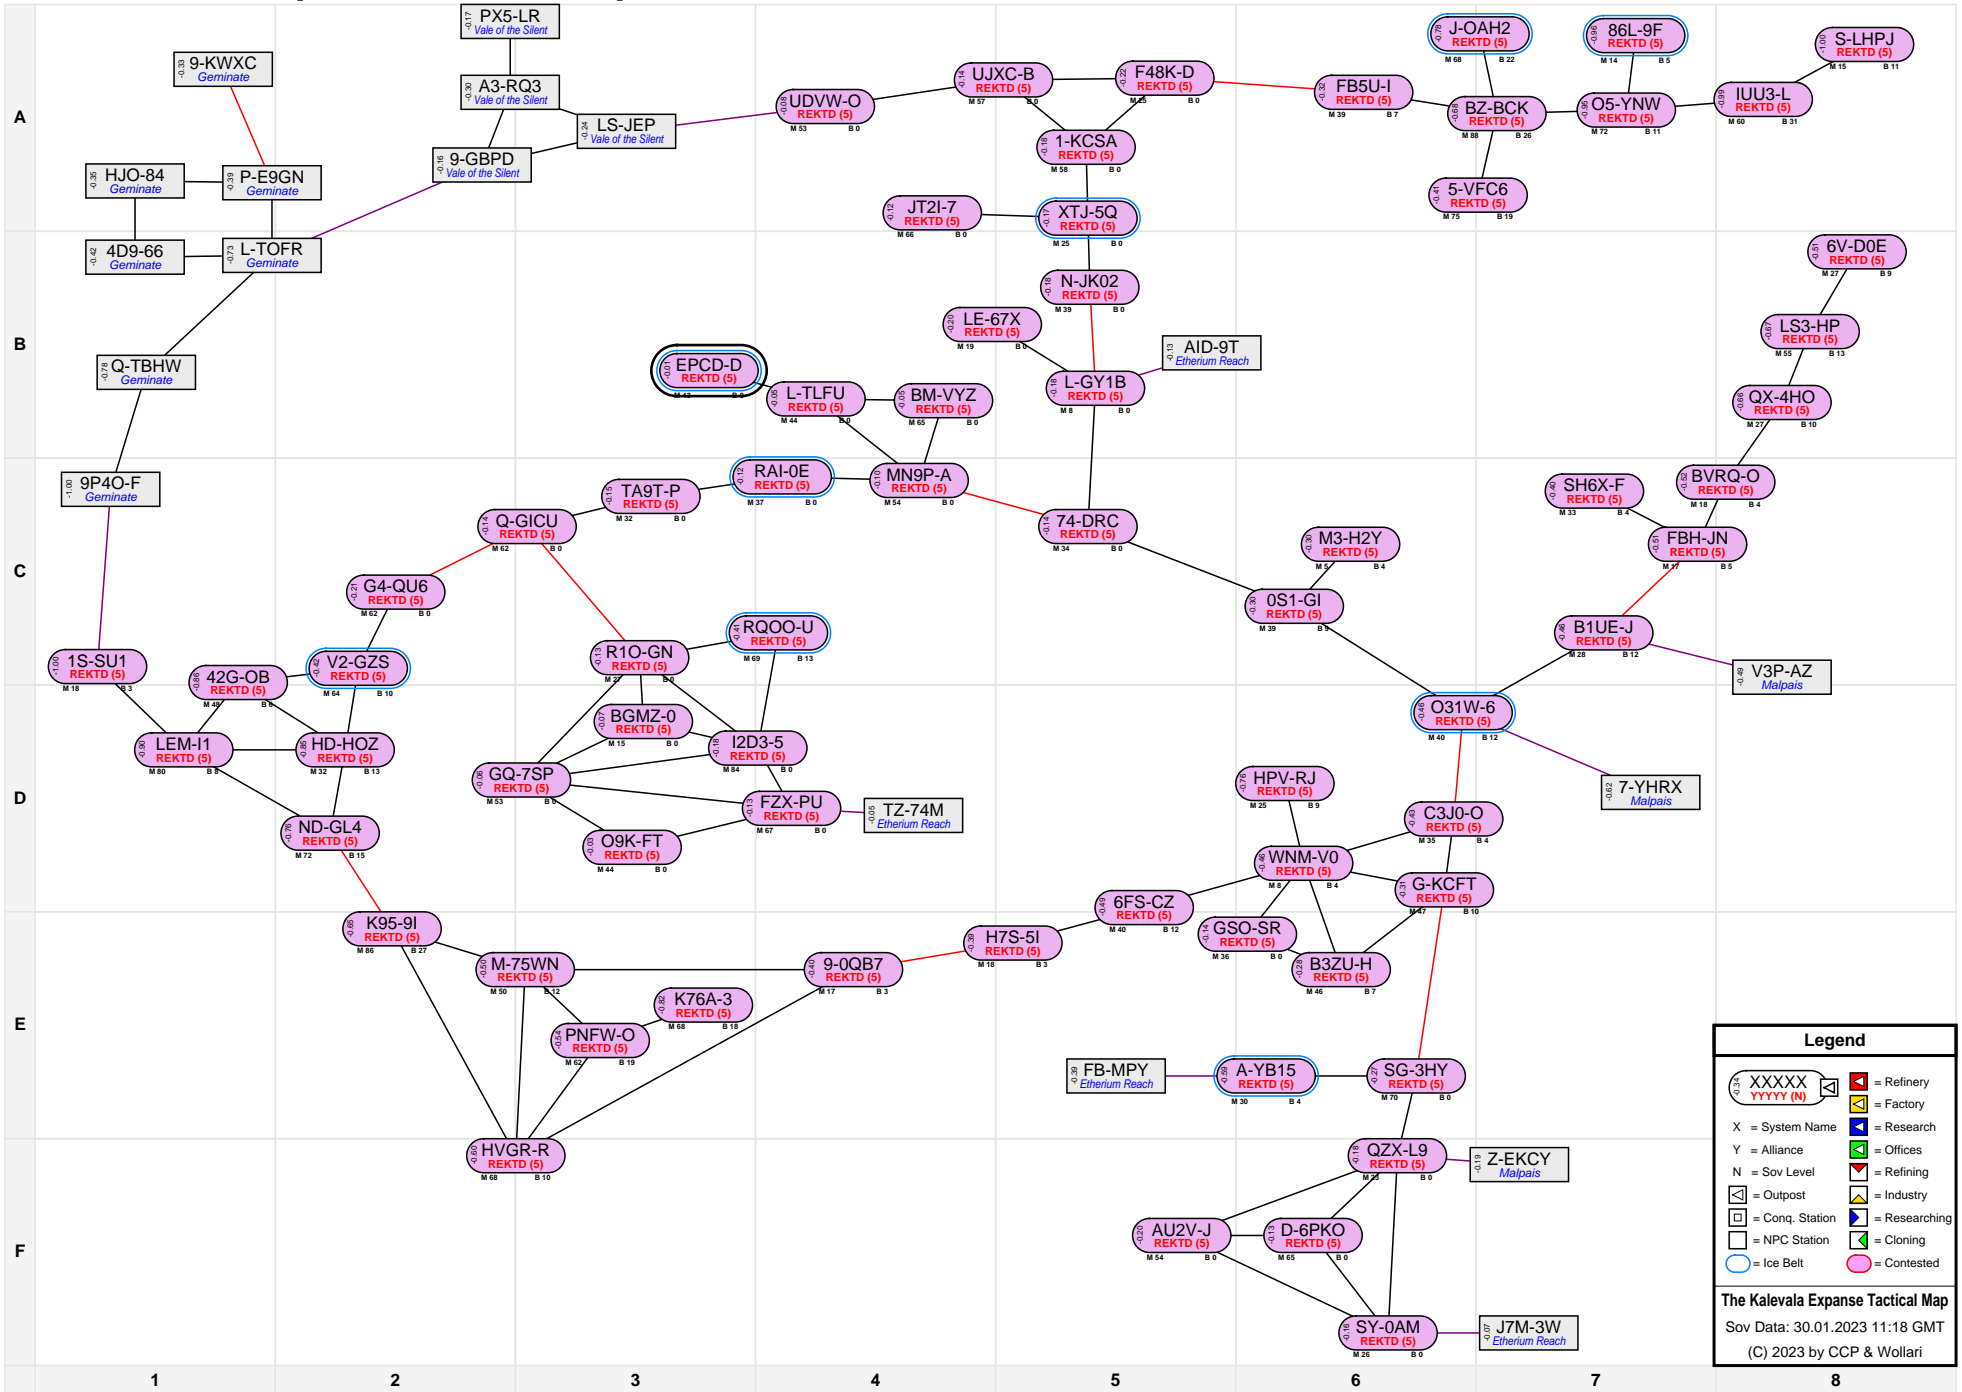

The Kalevala Expanse Tactical Map

Legend

- XXXXX (with icons) = Refinery
- YYYYY (with icon) = Factory
- X = System Name
- Y = Alliance
- N = Sov Level
- [Icon] = Outpost
- [Icon] = Conq. Station
- [Icon] = NPC Station
- [Icon] = Research
- [Icon] = Offices
- [Icon] = Refining
- [Icon] = Industry
- [Icon] = Researching
- [Icon] = Cloning
- [Icon] = Ice Belt
- [Icon] = Contested

The Kalevala Expanse Tactical Map
 Sov Data: 30.01.2023 11:18 GMT
 (C) 2023 by CCP & Wollari