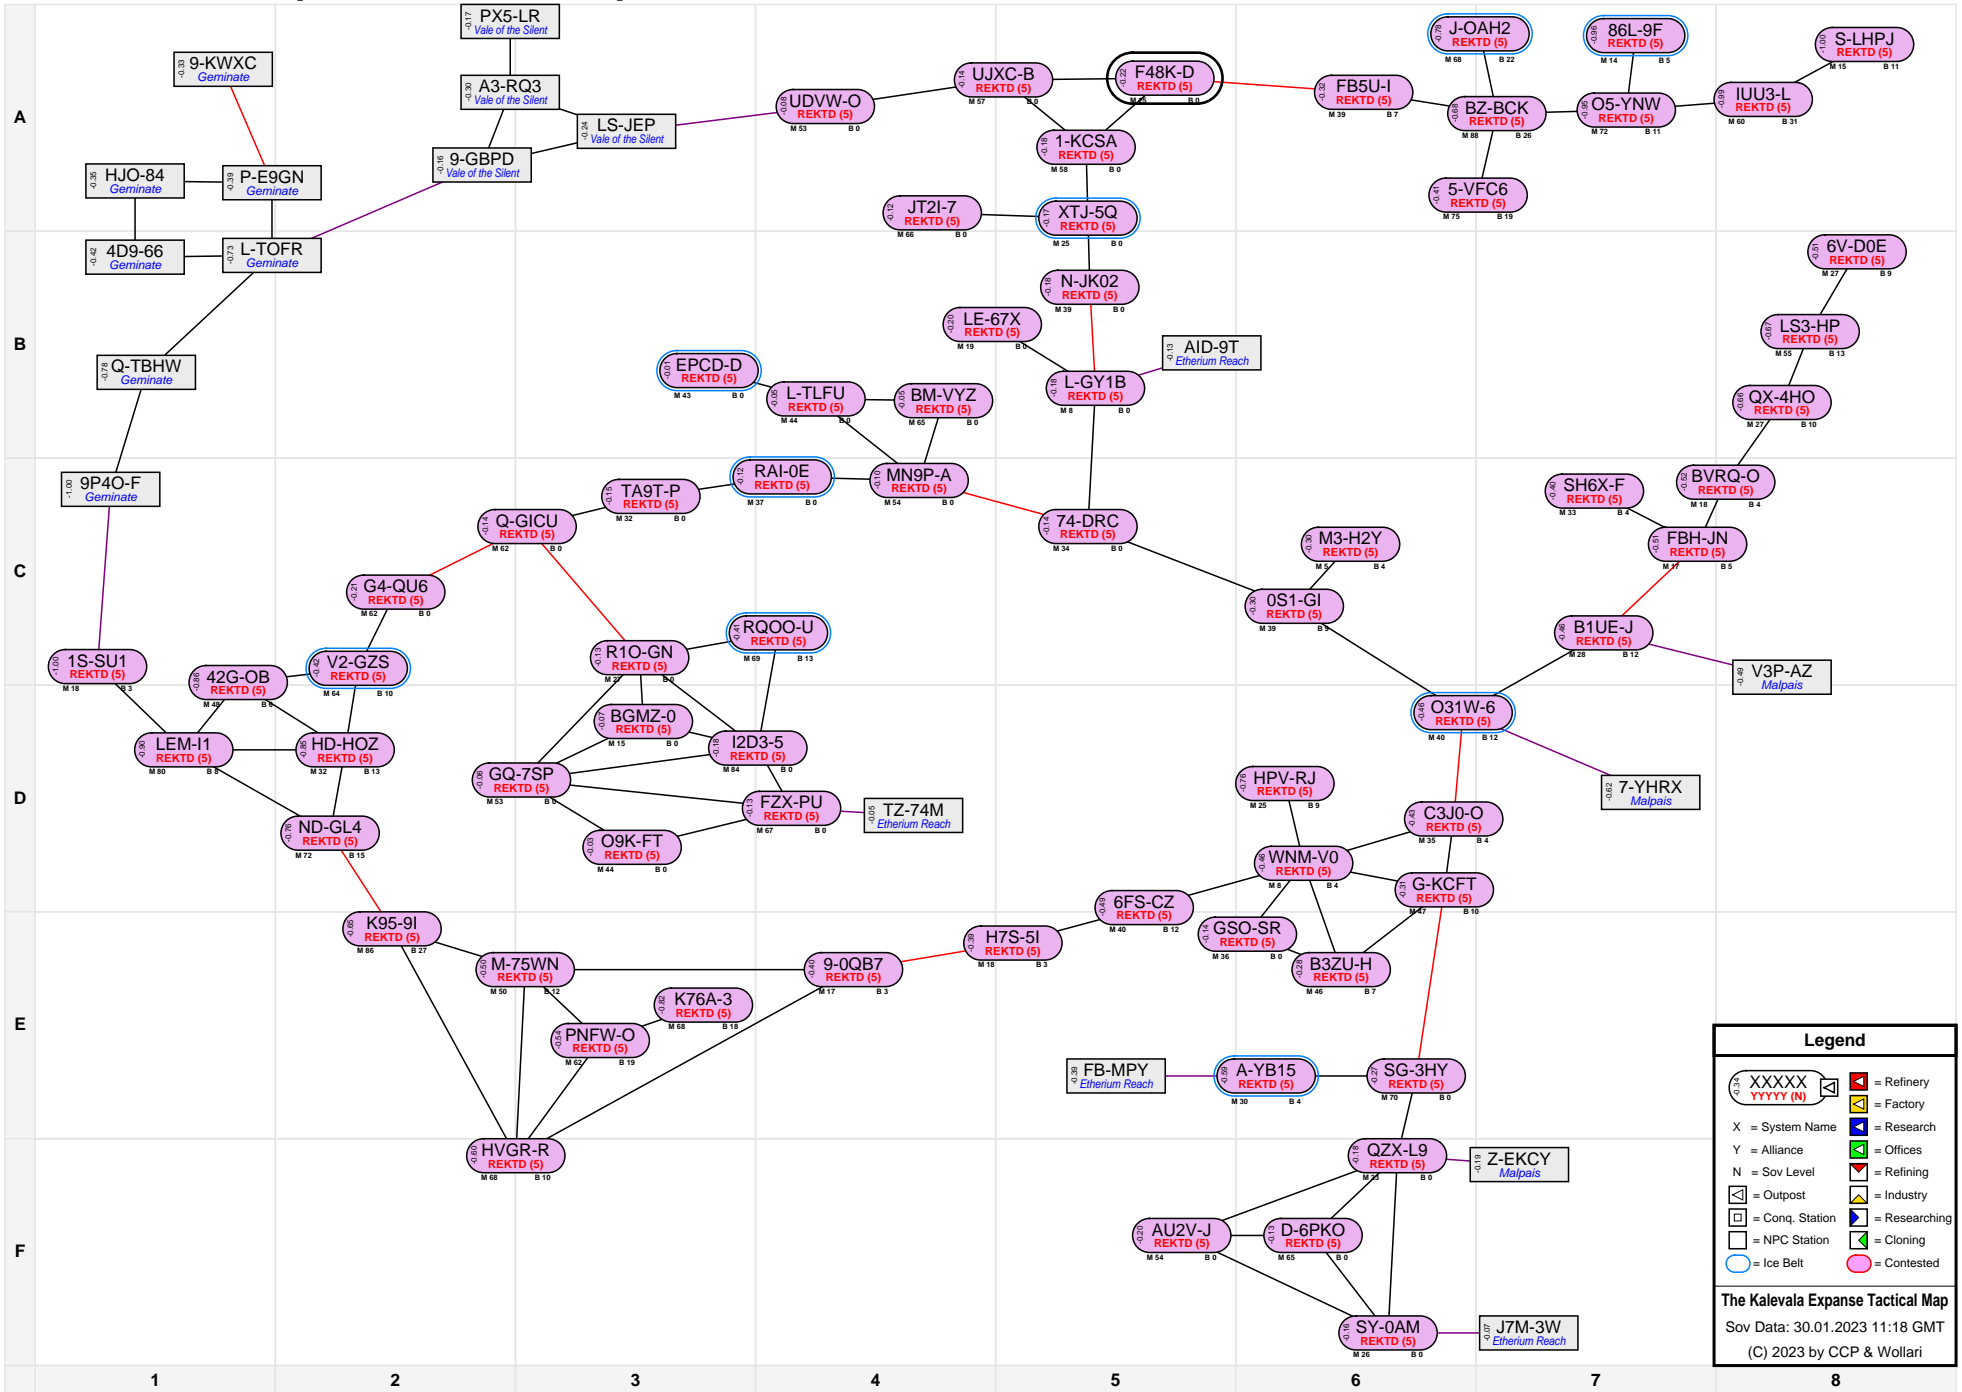

# The Kalevala Expanse Tactical Map

**Legend**

- XXXXXX (blue box) = Refinery
- YYYYY (yellow box) = Factory
- X (blue box) = Research
- Y (green box) = Offices
- N (red box) = Refining
- O (white box) = Outpost
- C (blue box) = Conq. Station
- NPC (white box) = NPC Station
- Ice Belt (blue oval)
- Contested (pink oval)

**The Kalevala Expanse Tactical Map**  
 Sov Data: 30.01.2023 11:18 GMT  
 (C) 2023 by CCP & Wollari