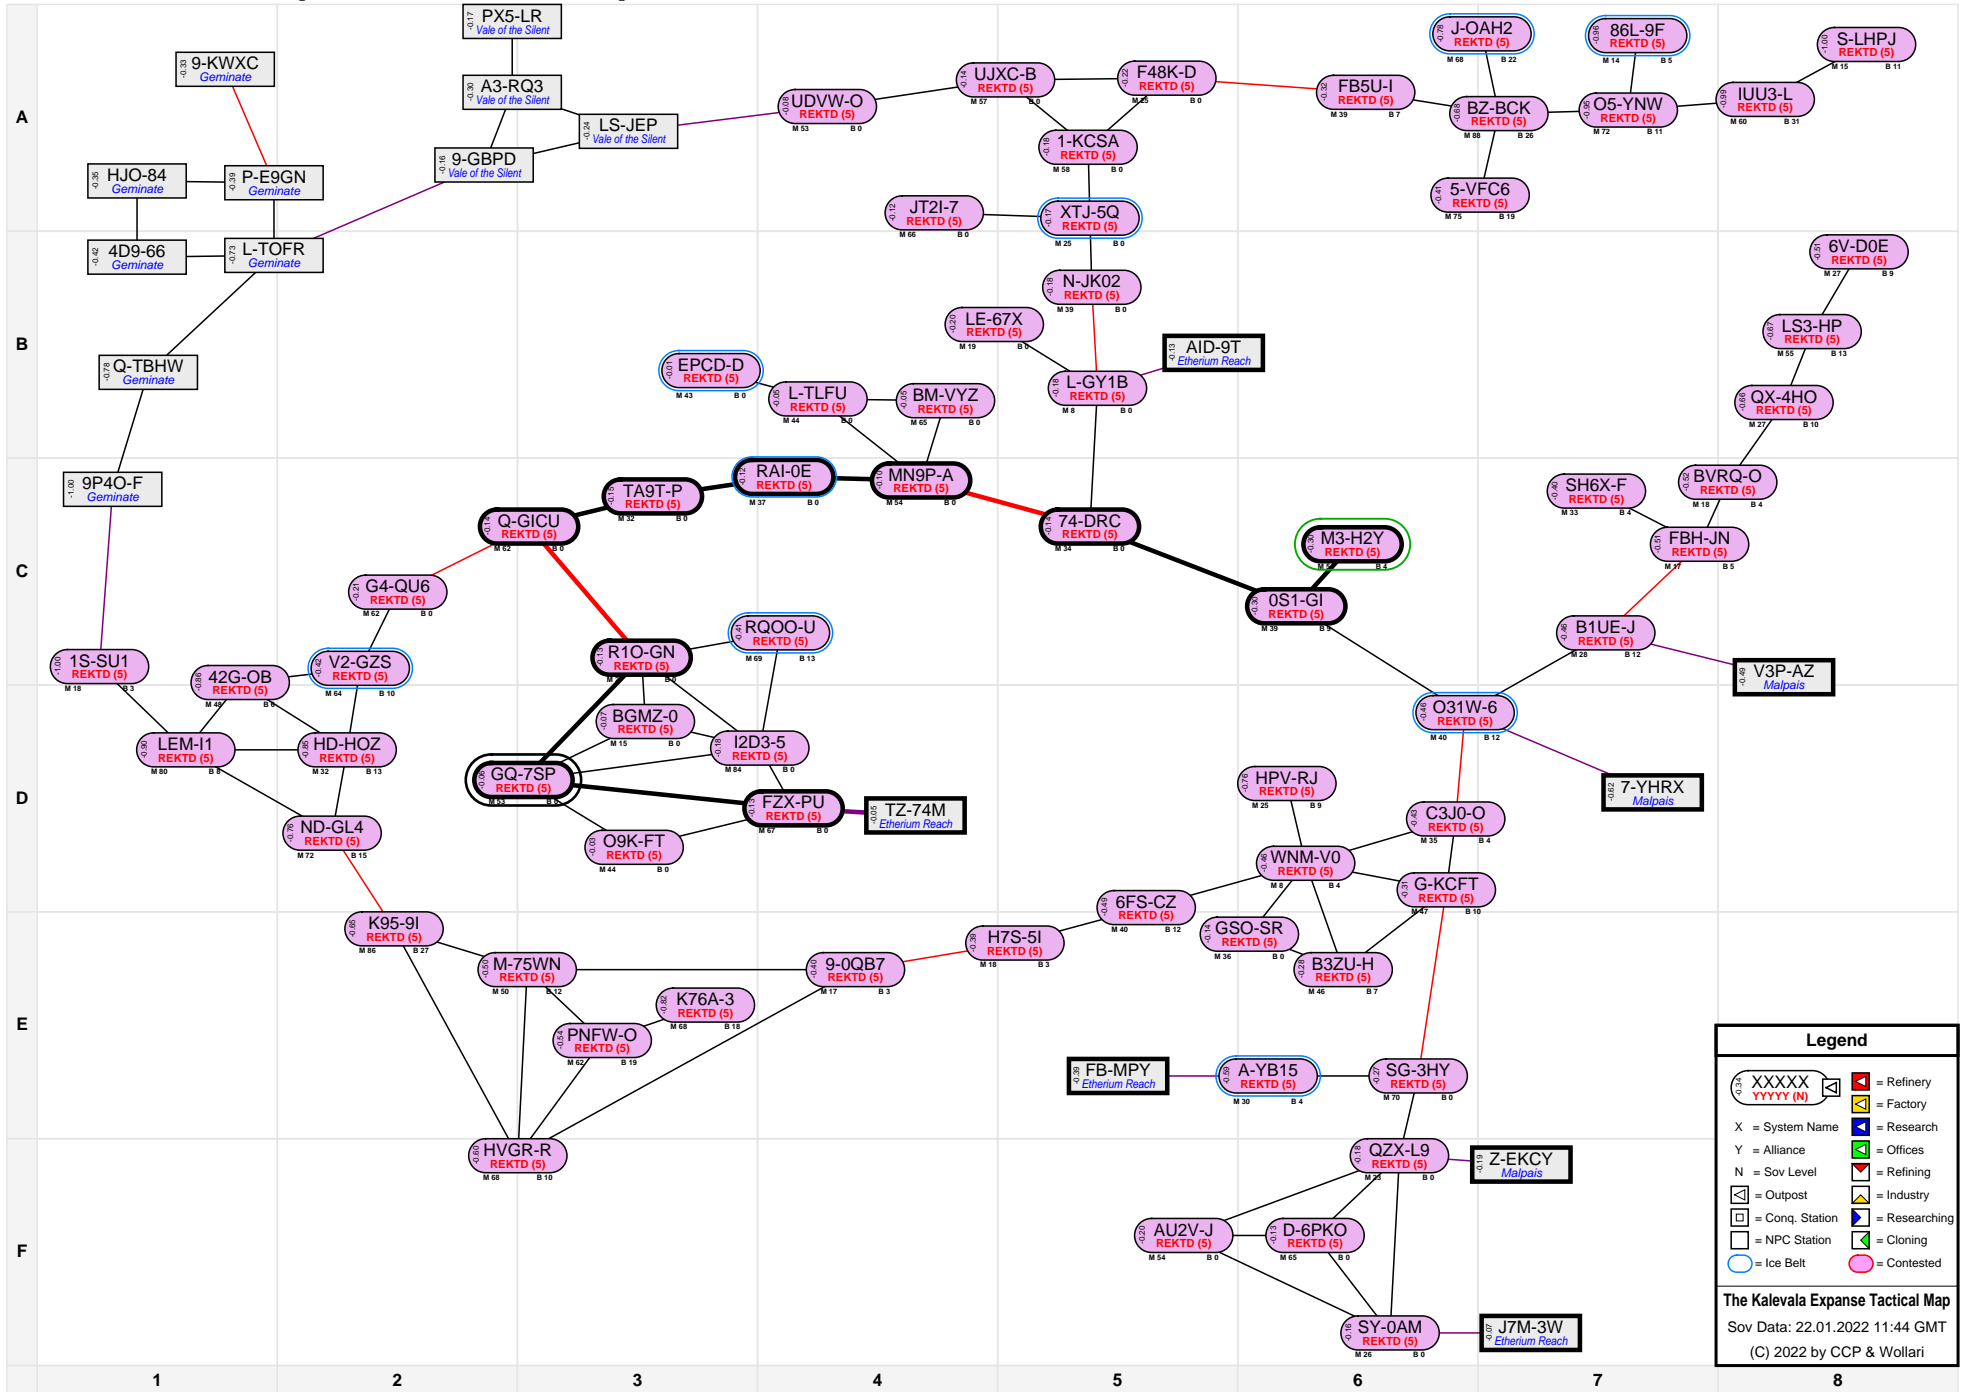

The Kalevala Expanse Tactical Map

Legend

- XXXXXX (with M/B) = Refinery
- YYYYY (N) (with M/B) = Factory
- X = System Name
- Y = Alliance
- N = Sov Level
- [Box with X] = Outpost
- [Box with Y] = Conq. Station
- [Box with N] = NPC Station
- [Blue Circle] = Ice Belt
- [Pink Circle] = Contested
- [Red Box] = Refinery
- [Yellow Box] = Factory
- [Blue Box] = Research
- [Green Box] = Offices
- [Red Box] = Refining
- [Yellow Box] = Industry
- [Blue Box] = Researching
- [Green Box] = Cloning

The Kalevala Expanse Tactical Map
 Sov Data: 22.01.2022 11:44 GMT
 (C) 2022 by CCP & Wollari