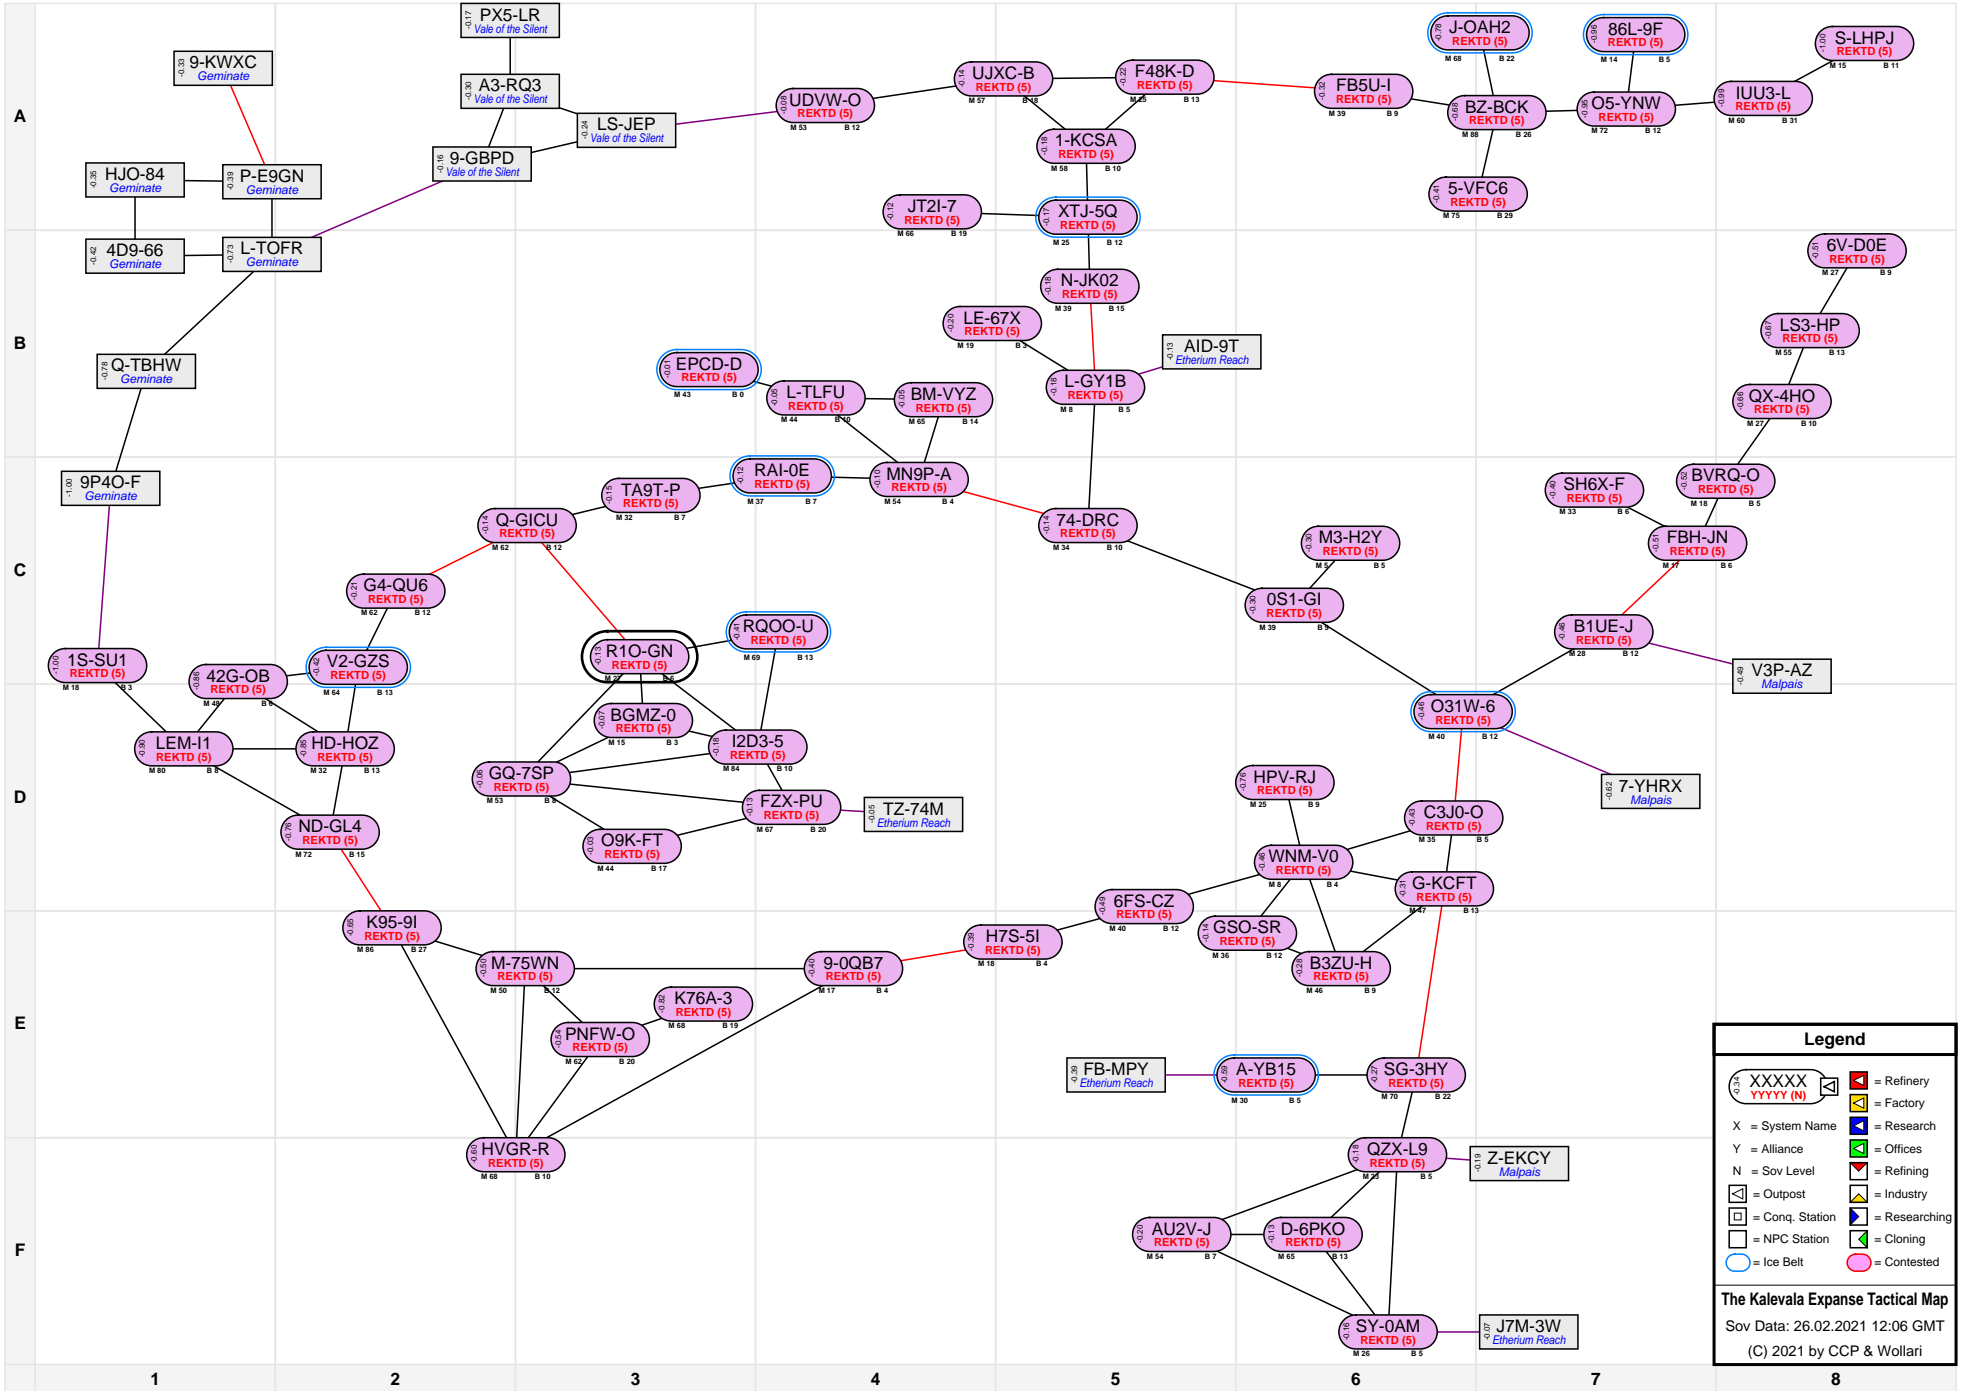

The Kalevala Expanse Tactical Map

Legend

- XXXXXX YYYYY (N) = Refinery
- XXXXXX YYYYY (N) = Factory
- X = System Name
- Y = Alliance
- N = Sov Level
- [Box with X] = Outpost
- [Box with Y] = Conq. Station
- [Box with Z] = NPC Station
- [Circle with X] = Ice Belt
- [Circle with Y] = Contested
- [Red Box] = Refinery
- [Blue Box] = Factory
- [Green Box] = Research
- [Yellow Box] = Offices
- [Red Box] = Refining
- [Blue Box] = Industry
- [Green Box] = Researching
- [Yellow Box] = Cloning

The Kalevala Expanse Tactical Map
 Sov Data: 26.02.2021 12:06 GMT
 (C) 2021 by CCP & Wollari