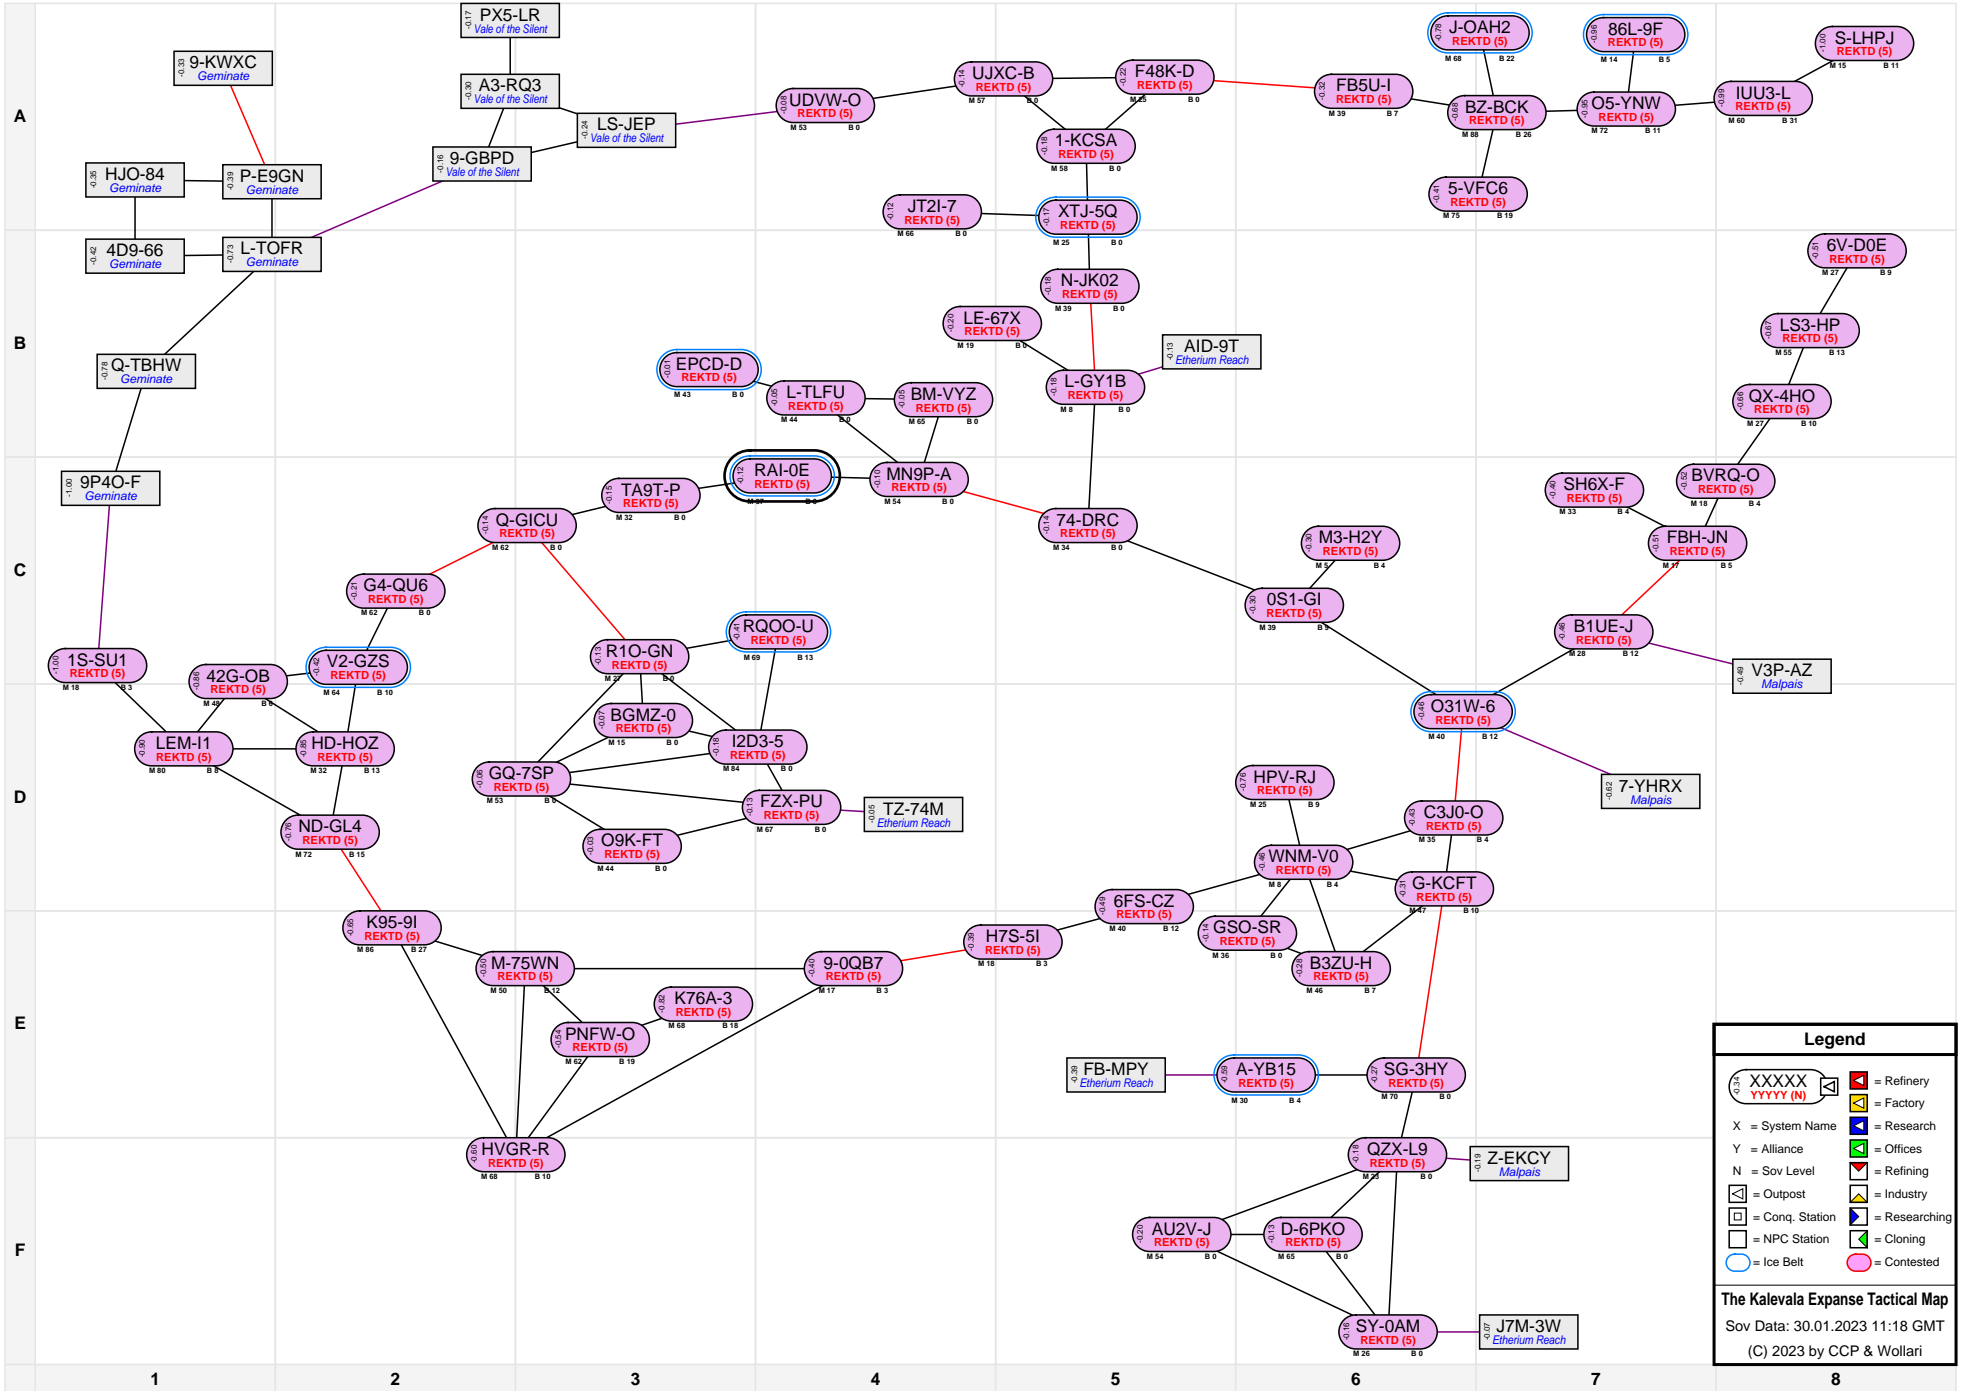

The Kalevala Expanse Tactical Map

Legend

- XXXXX (with icons) = Refinery
- YYYYY (N) (with icon) = Factory
- X = System Name
- Y = Alliance
- N = Sov Level
- (with icon) = Outpost
- (with icon) = Conq. Station
- (with icon) = NPC Station
- (with icon) = Research
- (with icon) = Offices
- (with icon) = Refining
- (with icon) = Industry
- (with icon) = Researching
- (with icon) = Cloning
- (with icon) = Ice Belt
- (with icon) = Contested

The Kalevala Expanse Tactical Map
 Sov Data: 30.01.2023 11:18 GMT
 (C) 2023 by CCP & Wollari