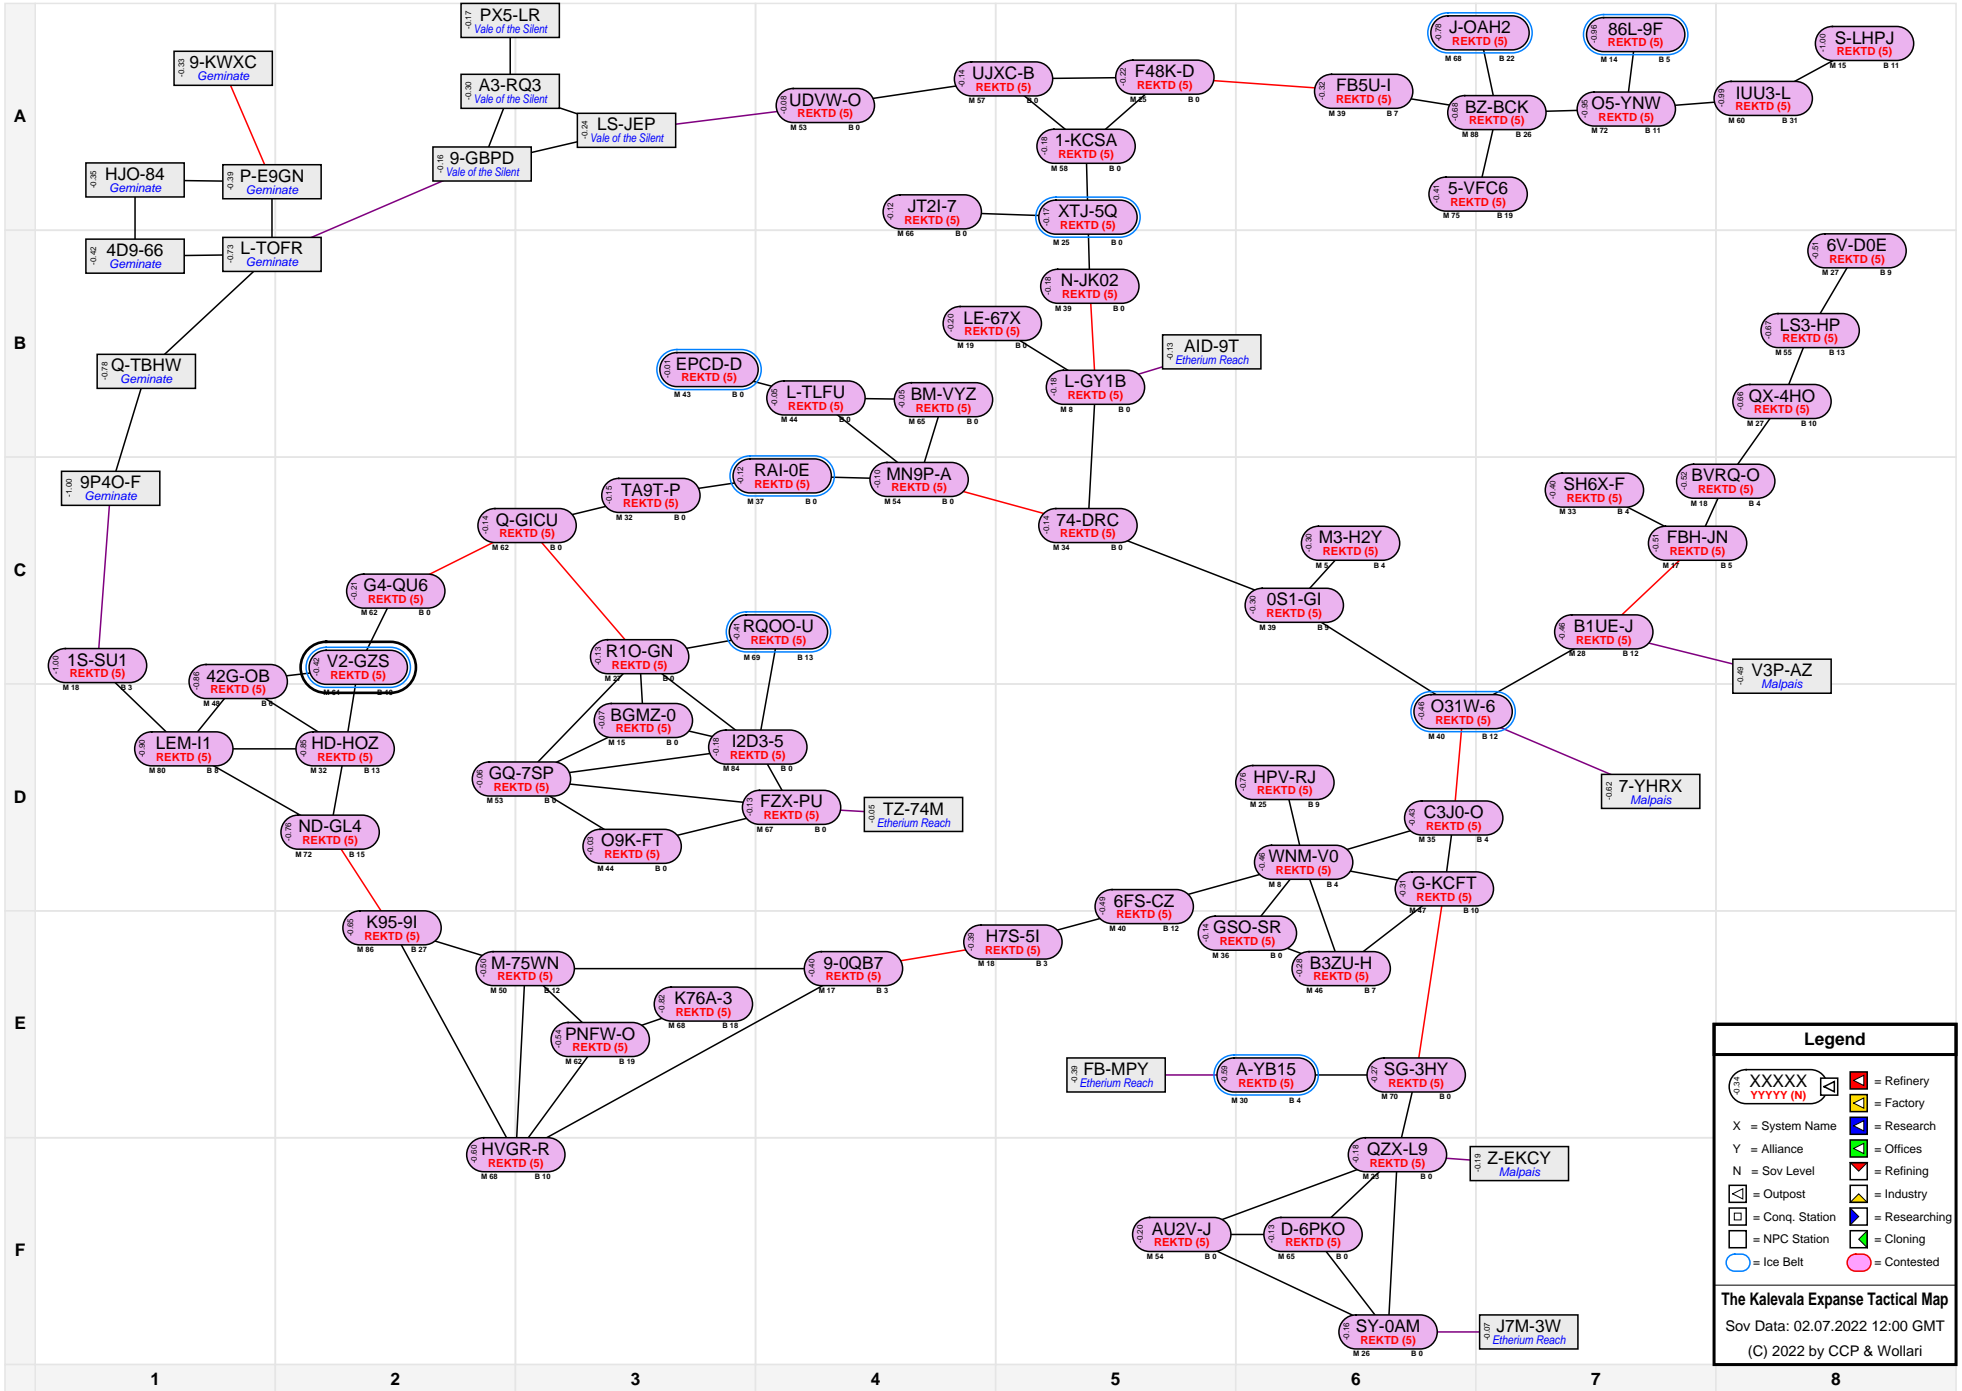

The Kalevala Expanse Tactical Map

Legend

- XXXXXX (with icons) = Refinery
- YYYYY (with icon) = Factory
- X = System Name
- Y = Alliance
- N = Sov Level
- [Icon] = Outpost
- [Icon] = Conq. Station
- [Icon] = NPC Station
- [Icon] = Research
- [Icon] = Offices
- [Icon] = Refining
- [Icon] = Industry
- [Icon] = Researching
- [Icon] = Cloning
- [Icon] = Ice Belt
- [Icon] = Contested

The Kalevala Expanse Tactical Map
 Sov Data: 02.07.2022 12:00 GMT
 (C) 2022 by CCP & Wollari