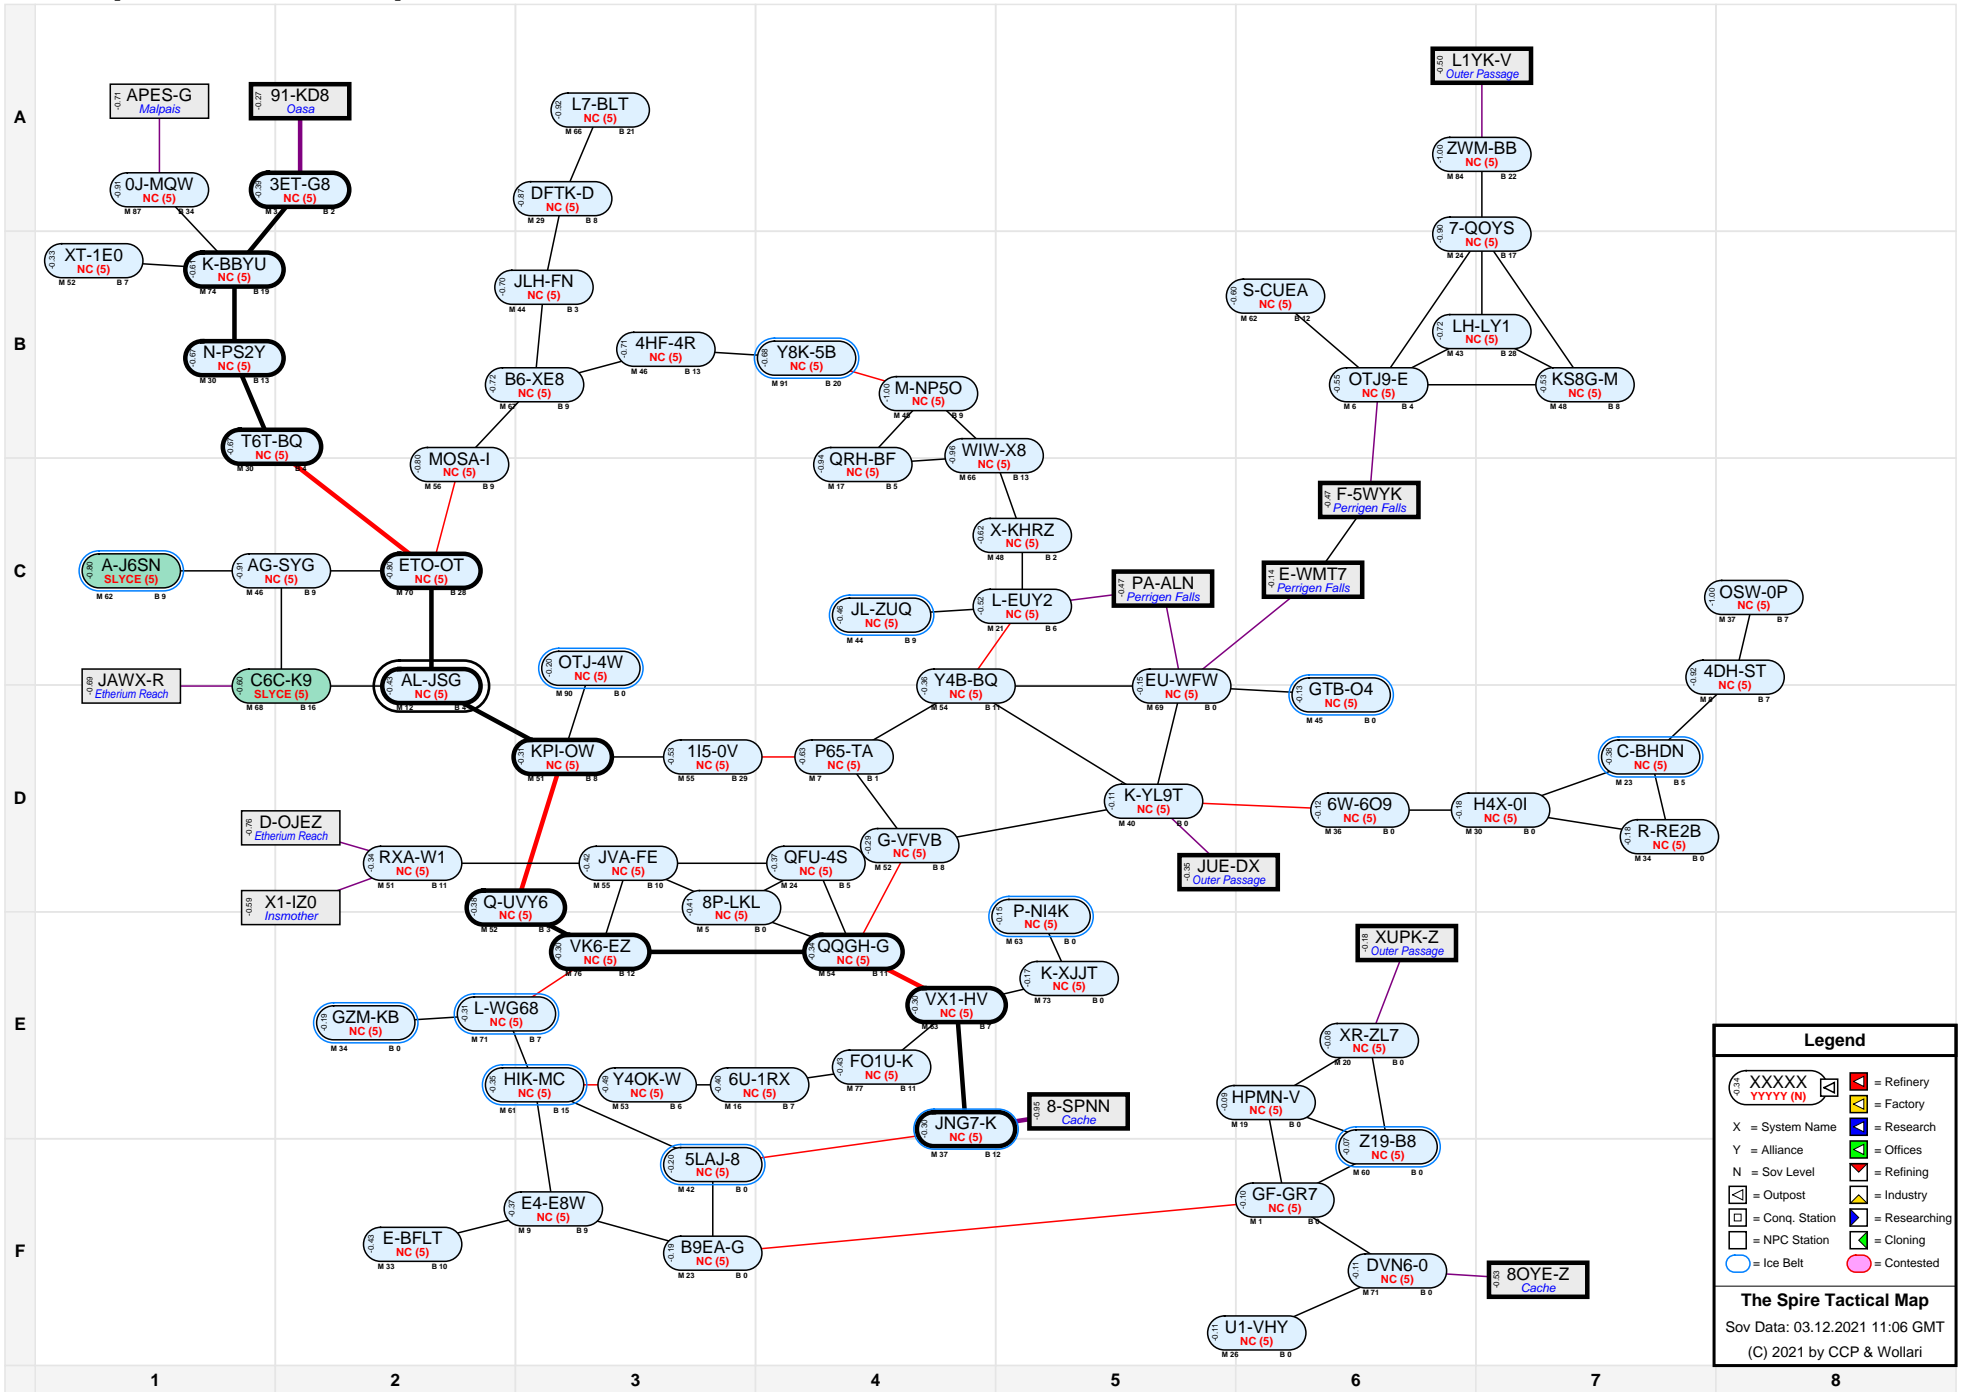

The Spire Tactical Map

Legend	
	= Refinery
	= Factory
	= Research
	= Offices
	= Refining
	= Industry
	= Outpost
	= Conq. Station
	= Researching
	= Cloning
	= Ice Belt
	= Contested

The Spire Tactical Map
 Sov Data: 03.12.2021 11:06 GMT
 (C) 2021 by CCP & Wollari