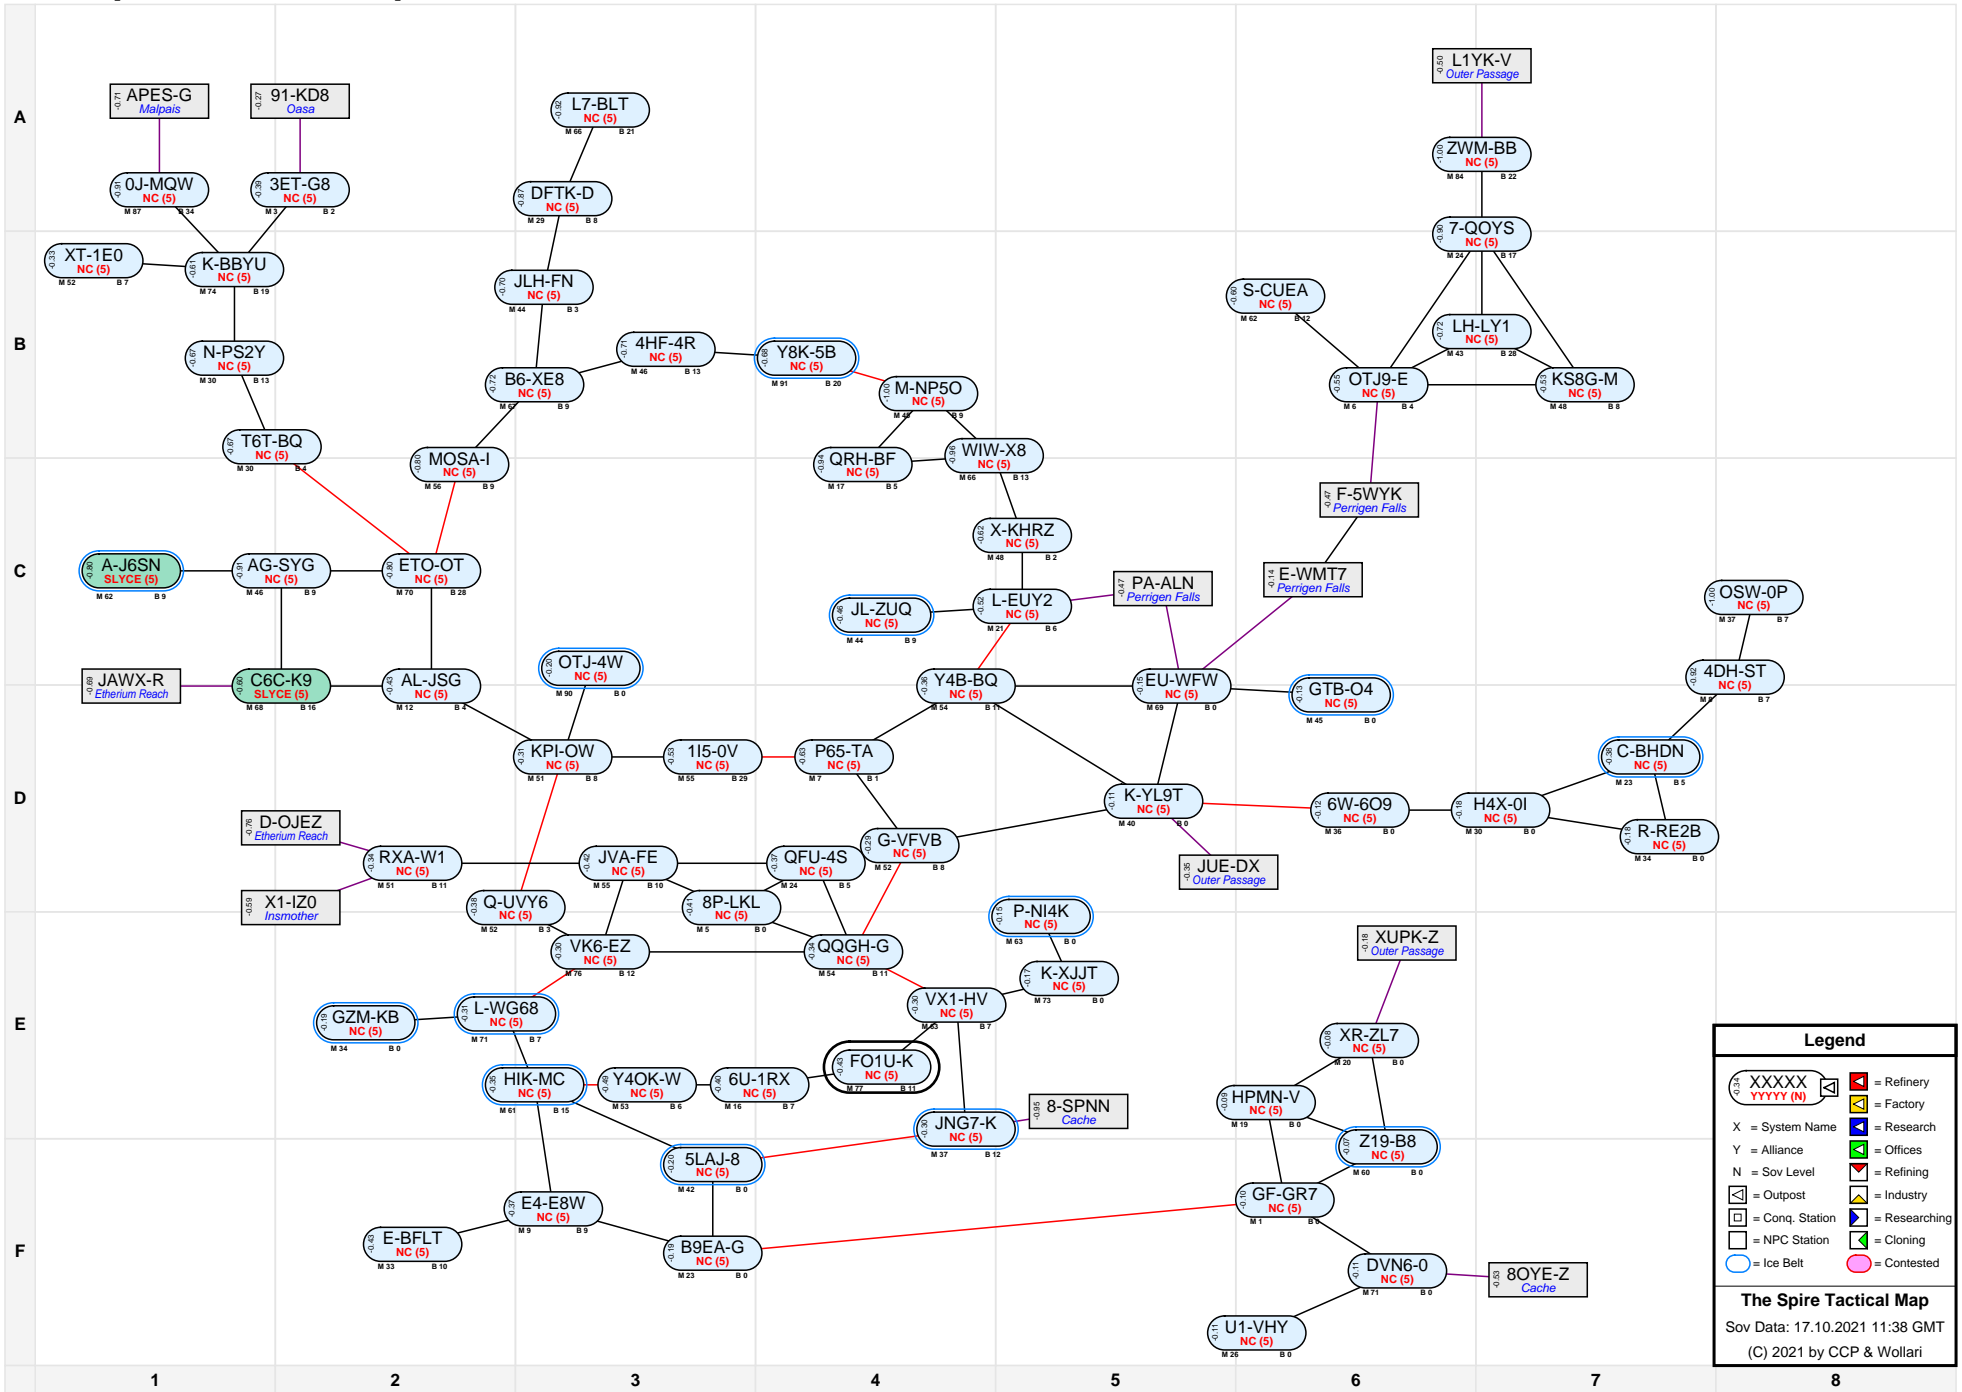

The Spire Tactical Map

Legend	
	XXXXX YYYYY (N)
	= Refinery
	= Factory
	= Research
	= Offices
	N = Sov Level
	= Refining
	= Industry
	= Outpost
	= Conq. Station
	= Researching
	= NPC Station
	= Cloning
	= Ice Belt
	= Contested

The Spire Tactical Map
 Sov Data: 17.10.2021 11:38 GMT
 (C) 2021 by CCP & Wollari