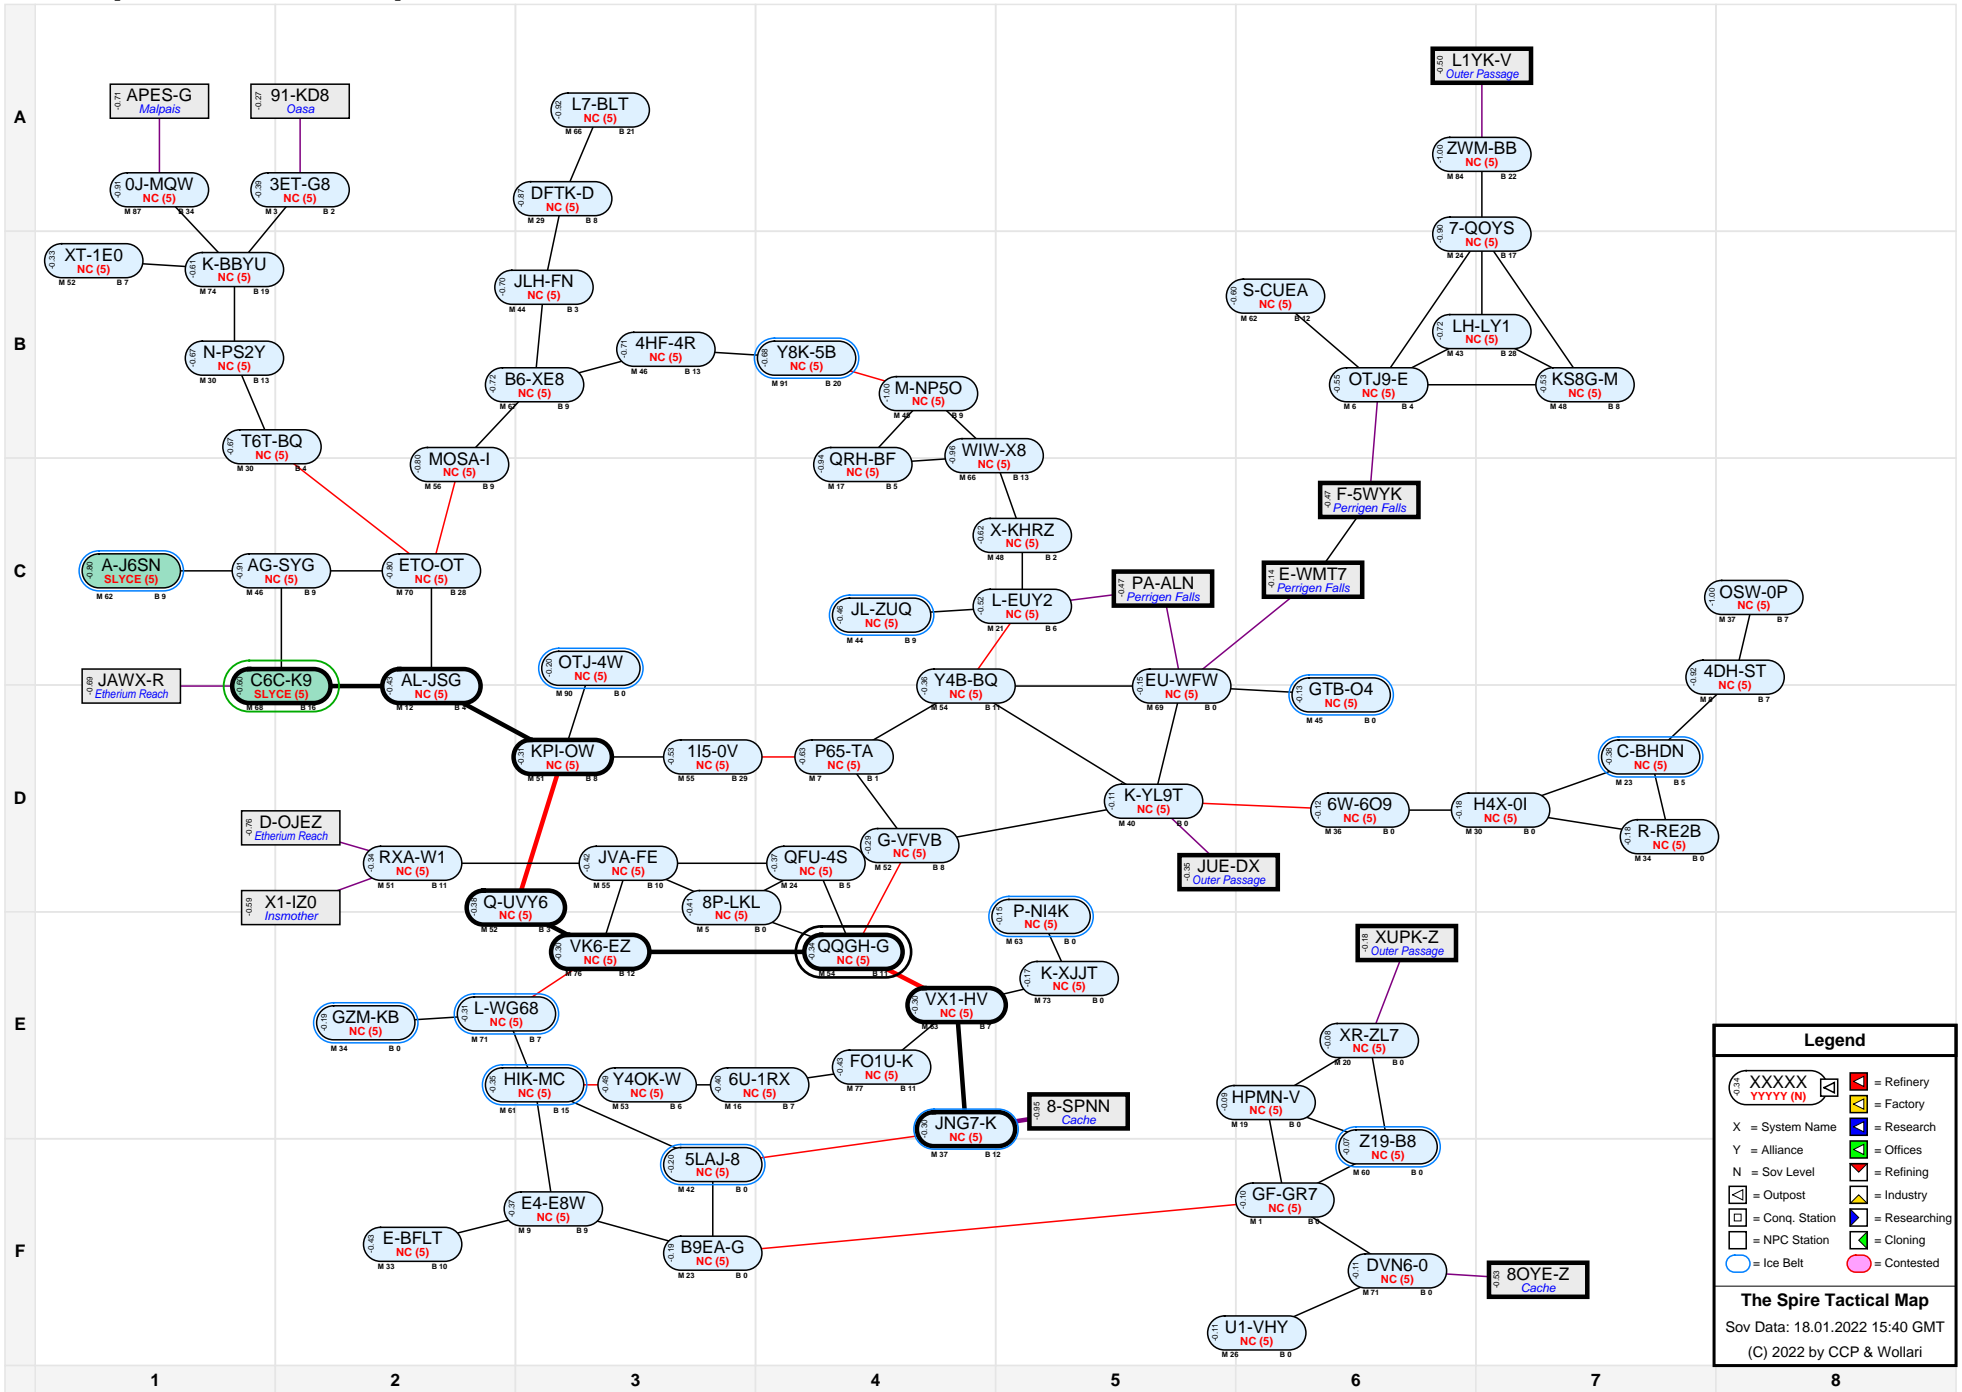

# The Spire Tactical Map

**Legend**

- XXXXX (YYYY (N)) = Station Name (Level (Count))
- X = System Name
- Y = Alliance
- N = Sov Level
- [Icon] = Outpost
- [Icon] = Conq. Station
- [Icon] = NPC Station
- [Icon] = Ice Belt
- [Icon] = Refinery
- [Icon] = Factory
- [Icon] = Research
- [Icon] = Offices
- [Icon] = Refining
- [Icon] = Industry
- [Icon] = Researching
- [Icon] = Cloning
- [Icon] = Contested

**The Spire Tactical Map**  
 Sov Data: 18.01.2022 15:40 GMT  
 (C) 2022 by CCP & Wollari