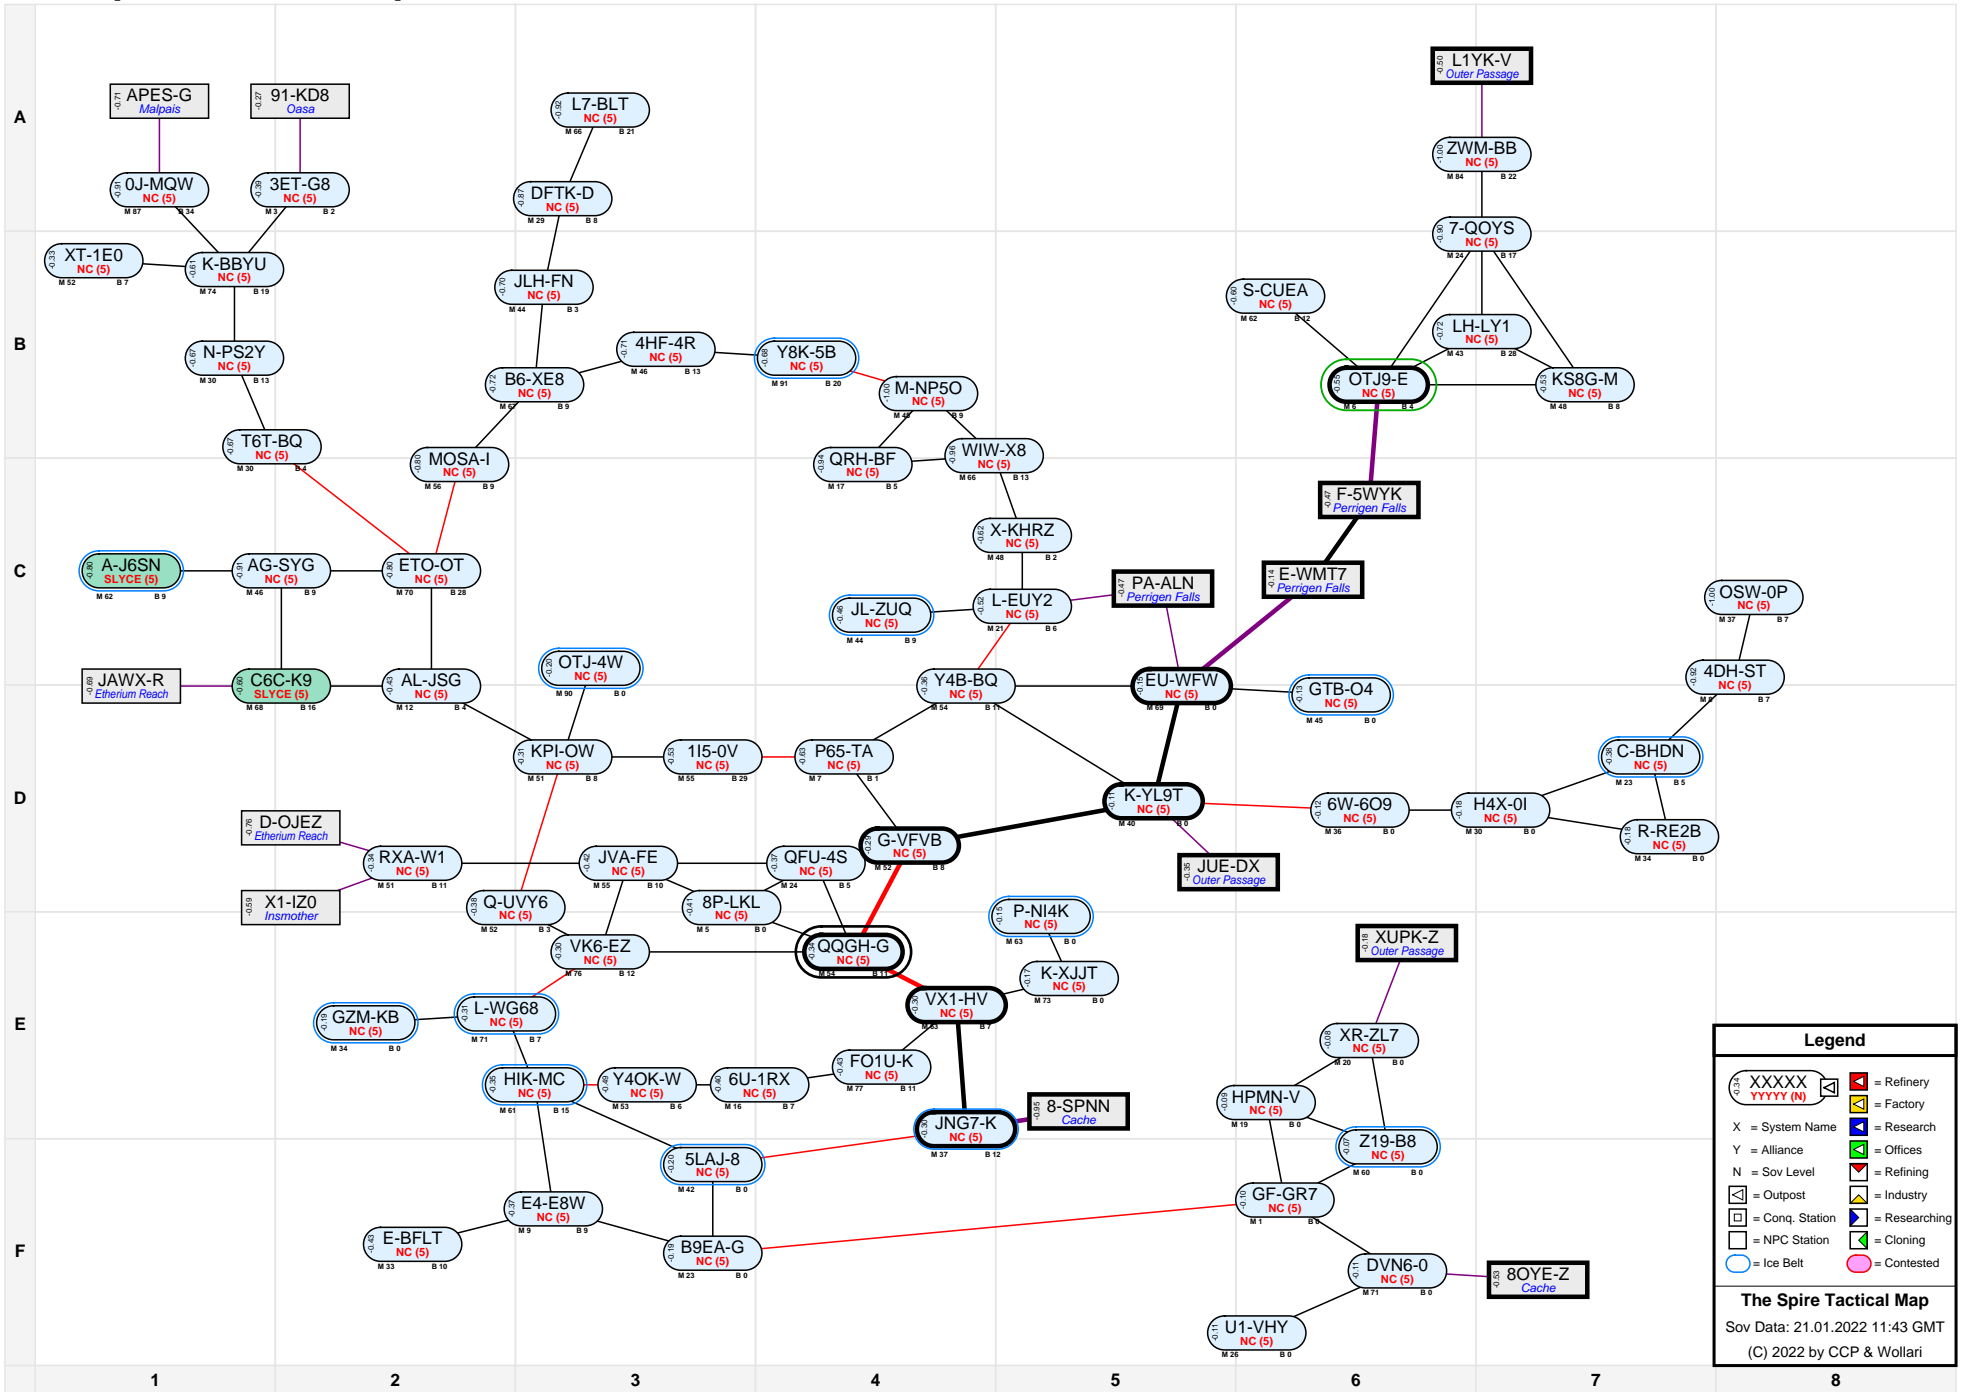

The Spire Tactical Map

Legend	
	= Refinery
	= Factory
	= Research
	= Offices
	= Refining
	= Industry
	= Conq. Station
	= Researching
	= Cloning
	= Contested
	= NPC Station
	= Ice Belt

The Spire Tactical Map
 Sov Data: 21.01.2022 11:43 GMT
 (C) 2022 by CCP & Wollari