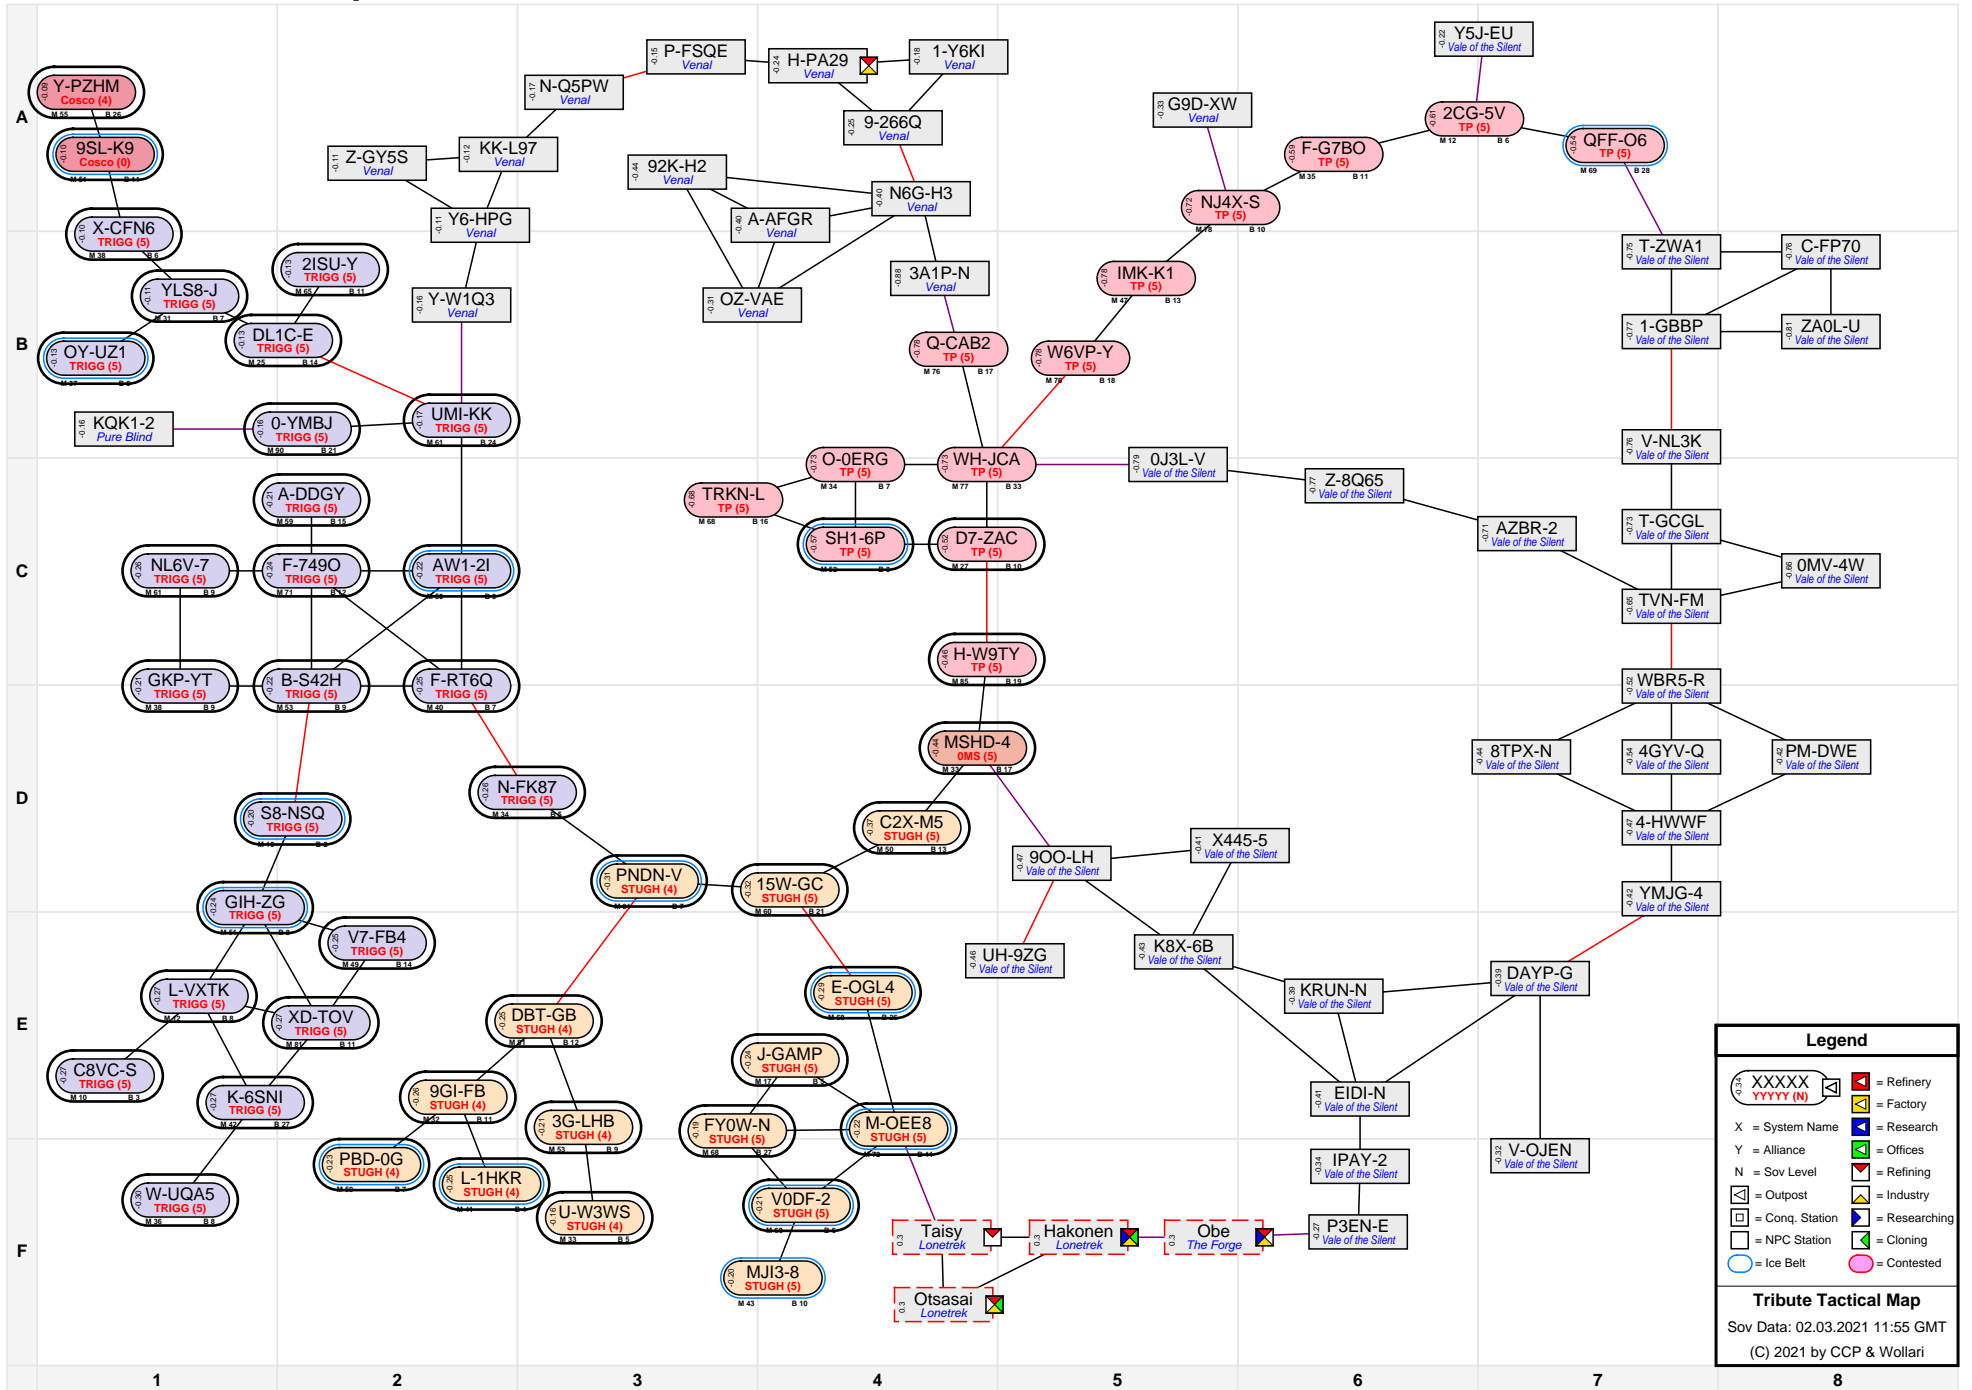

Tribute Tactical Map

Legend

XXXXX
YYYYY (N) = Ice Belt
XXXXX
YYYYY (N) = Contested
■ = Refinery
■ = Factory
■ = Research
■ = Offices
▲ = Refining
▲ = Industry
■ = Conq. Station
■ = Cloning
XXXXX = NPC Station
XXXXX = Vale of the Silent

Tribute Tactical Map
 Sov Data: 02.03.2021 11:55 GMT
 (C) 2021 by CCP & Wollari