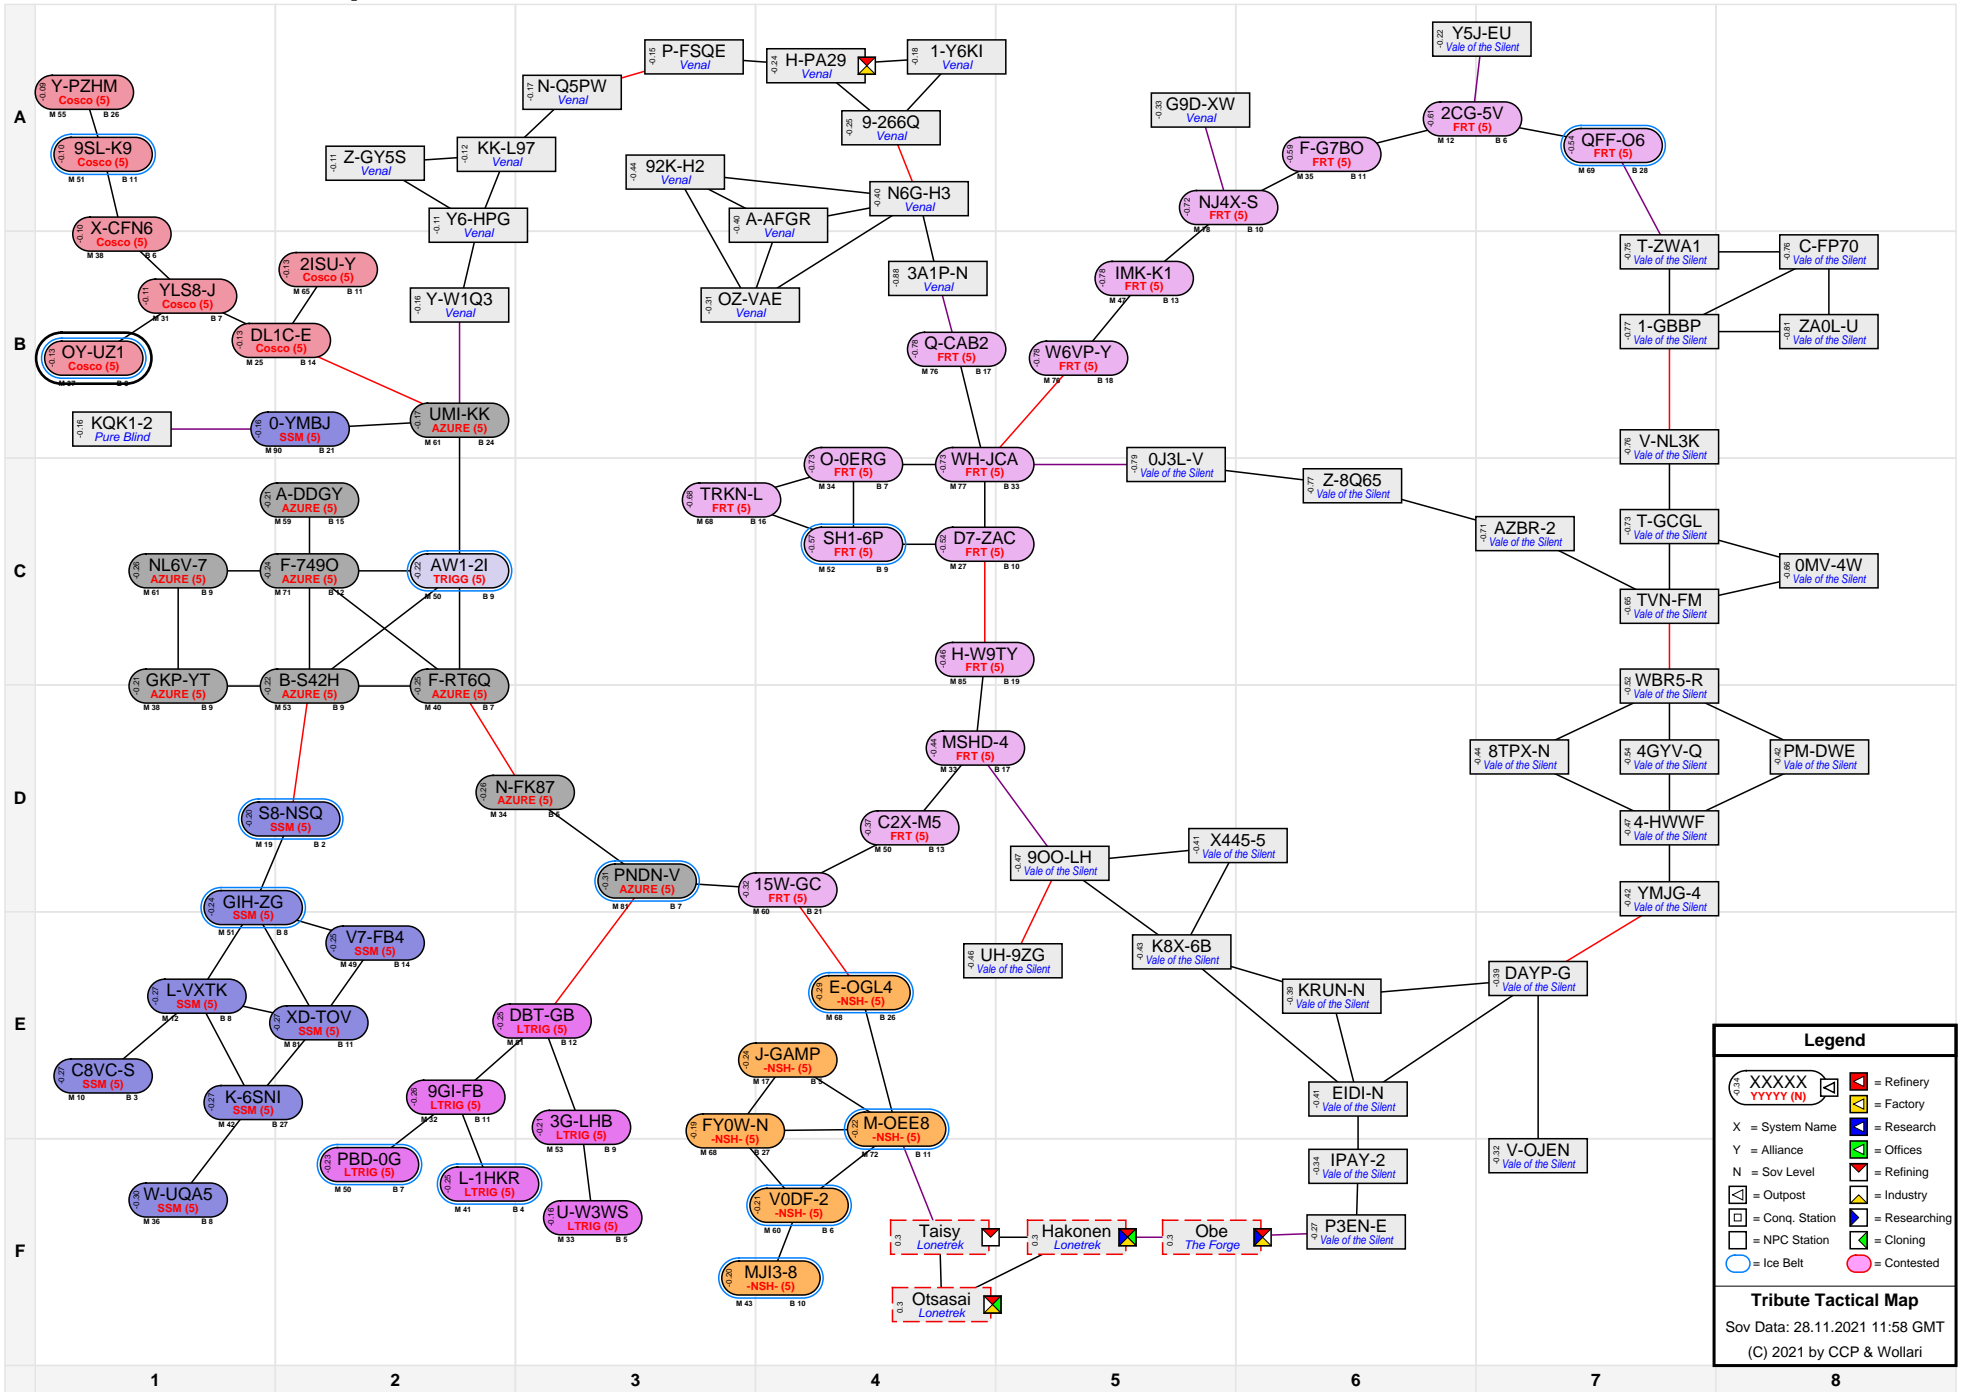

Tribute Tactical Map

Legend

- XXXXXX = System Name
- Y = Alliance
- N = Sov Level
- Icon 1 = Refinery
- Icon 2 = Factory
- Icon 3 = Research
- Icon 4 = Offices
- Icon 5 = Refining
- Icon 6 = Industry
- Icon 7 = Conq. Station
- Icon 8 = Researching
- Icon 9 = NPC Station
- Icon 10 = Cloning
- Icon 11 = Ice Belt
- Icon 12 = Contested

Tribute Tactical Map
 Sov Data: 28.11.2021 11:58 GMT
 (C) 2021 by CCP & Wollari