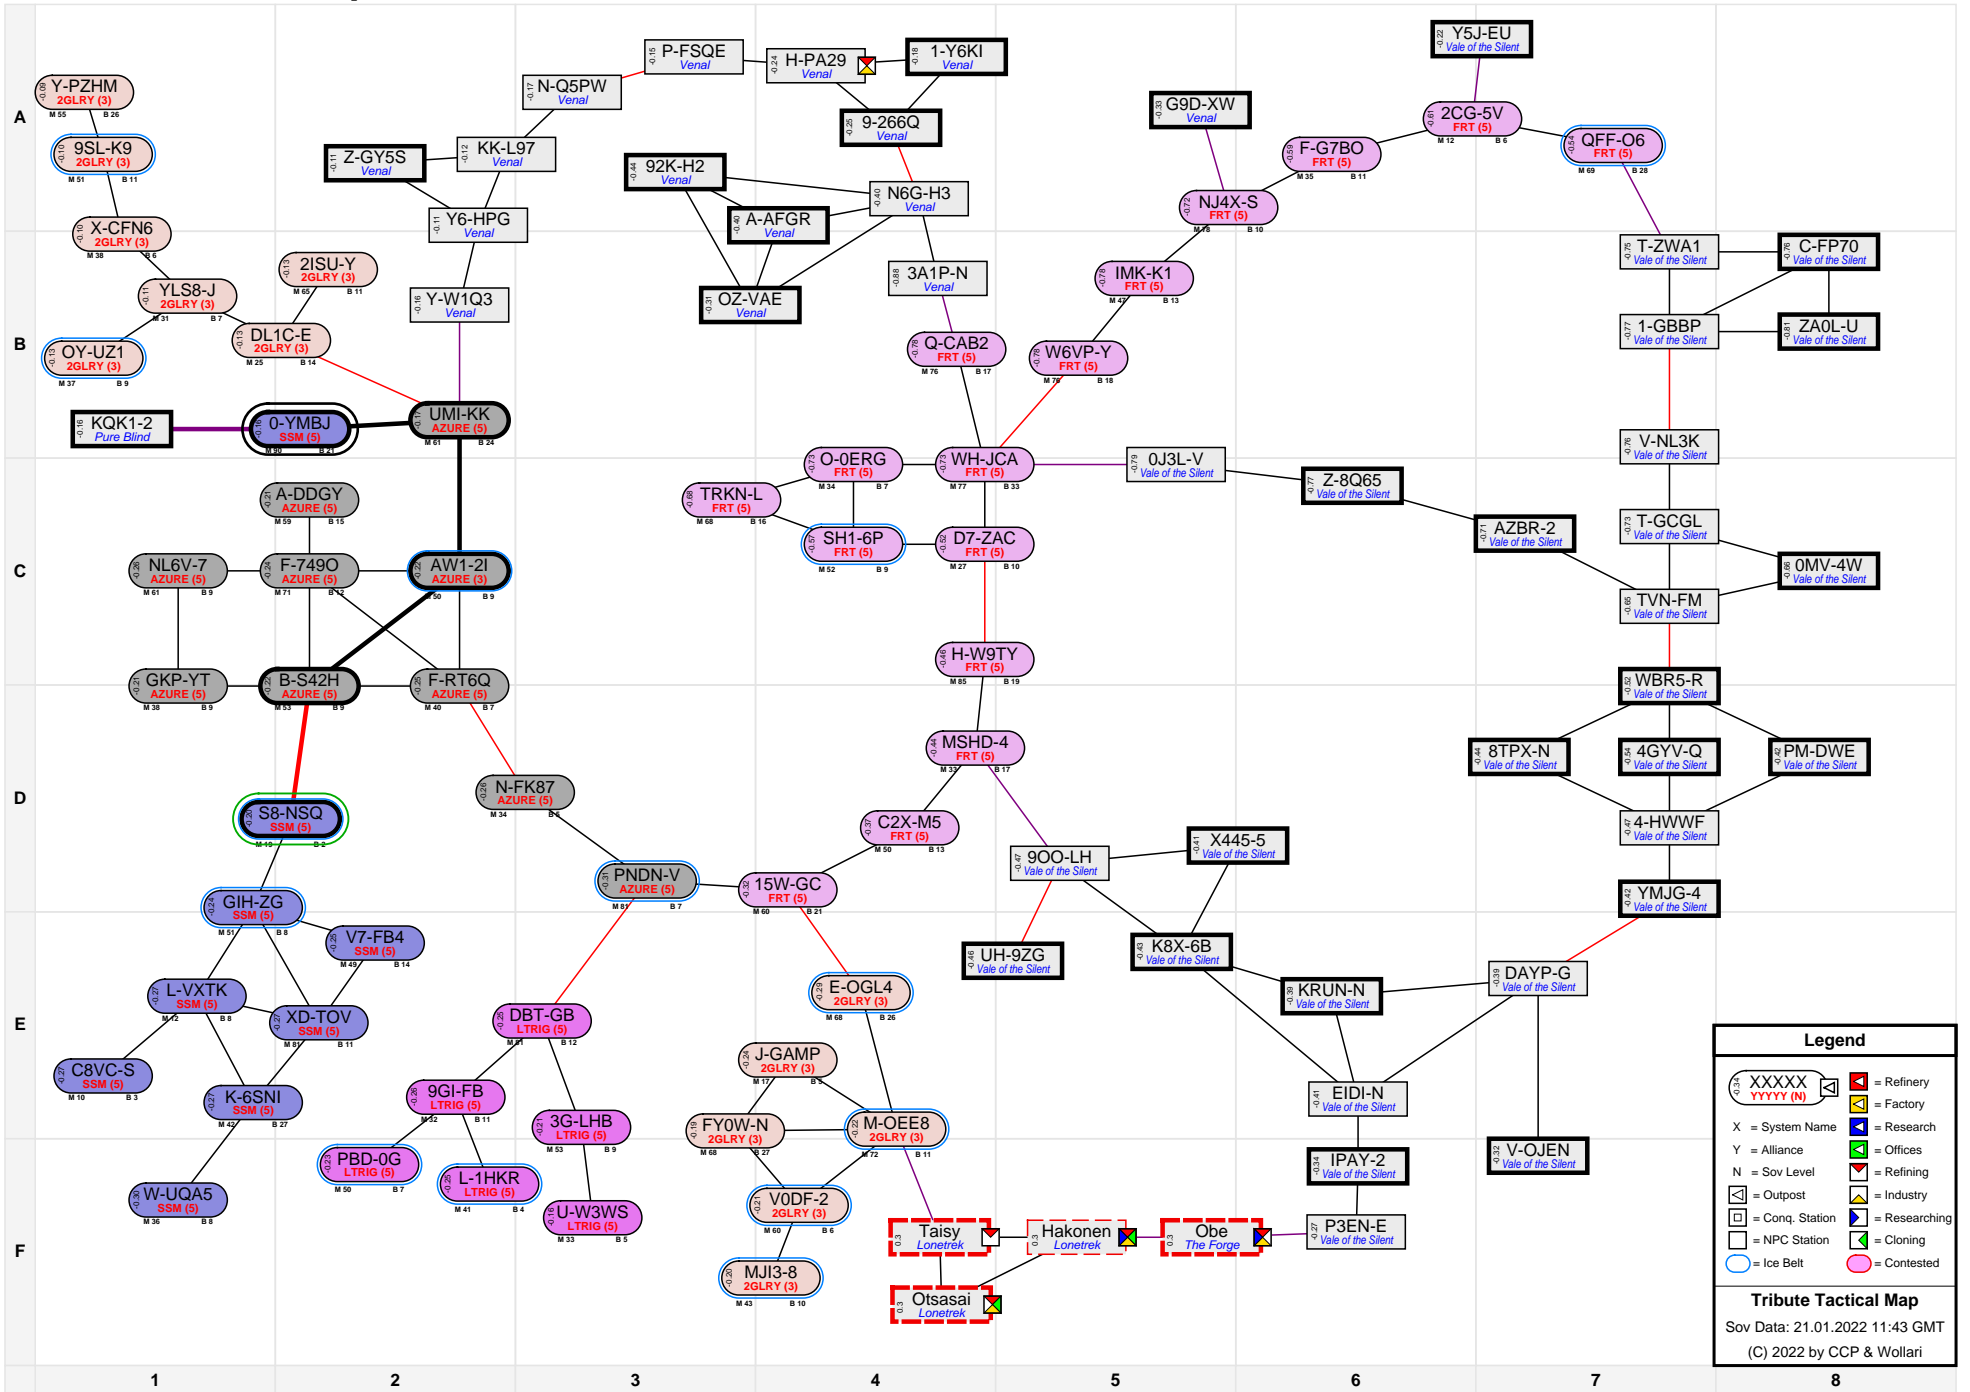

Tribute Tactical Map

Legend

- XXXXX (M) YYYYY (N) = Refinery
- X = System Name
- Y = Alliance
- N = Sov Level
- [Icon] = Outpost
- [Icon] = Conq. Station
- [Icon] = NPC Station
- [Icon] = Research
- [Icon] = Industry
- [Icon] = Refining
- [Icon] = Offices
- [Icon] = Researching
- [Icon] = Cloning
- = Ice Belt
- = Contested

Tribute Tactical Map
 Sov Data: 21.01.2022 11:43 GMT
 (C) 2022 by CCP & Wollari