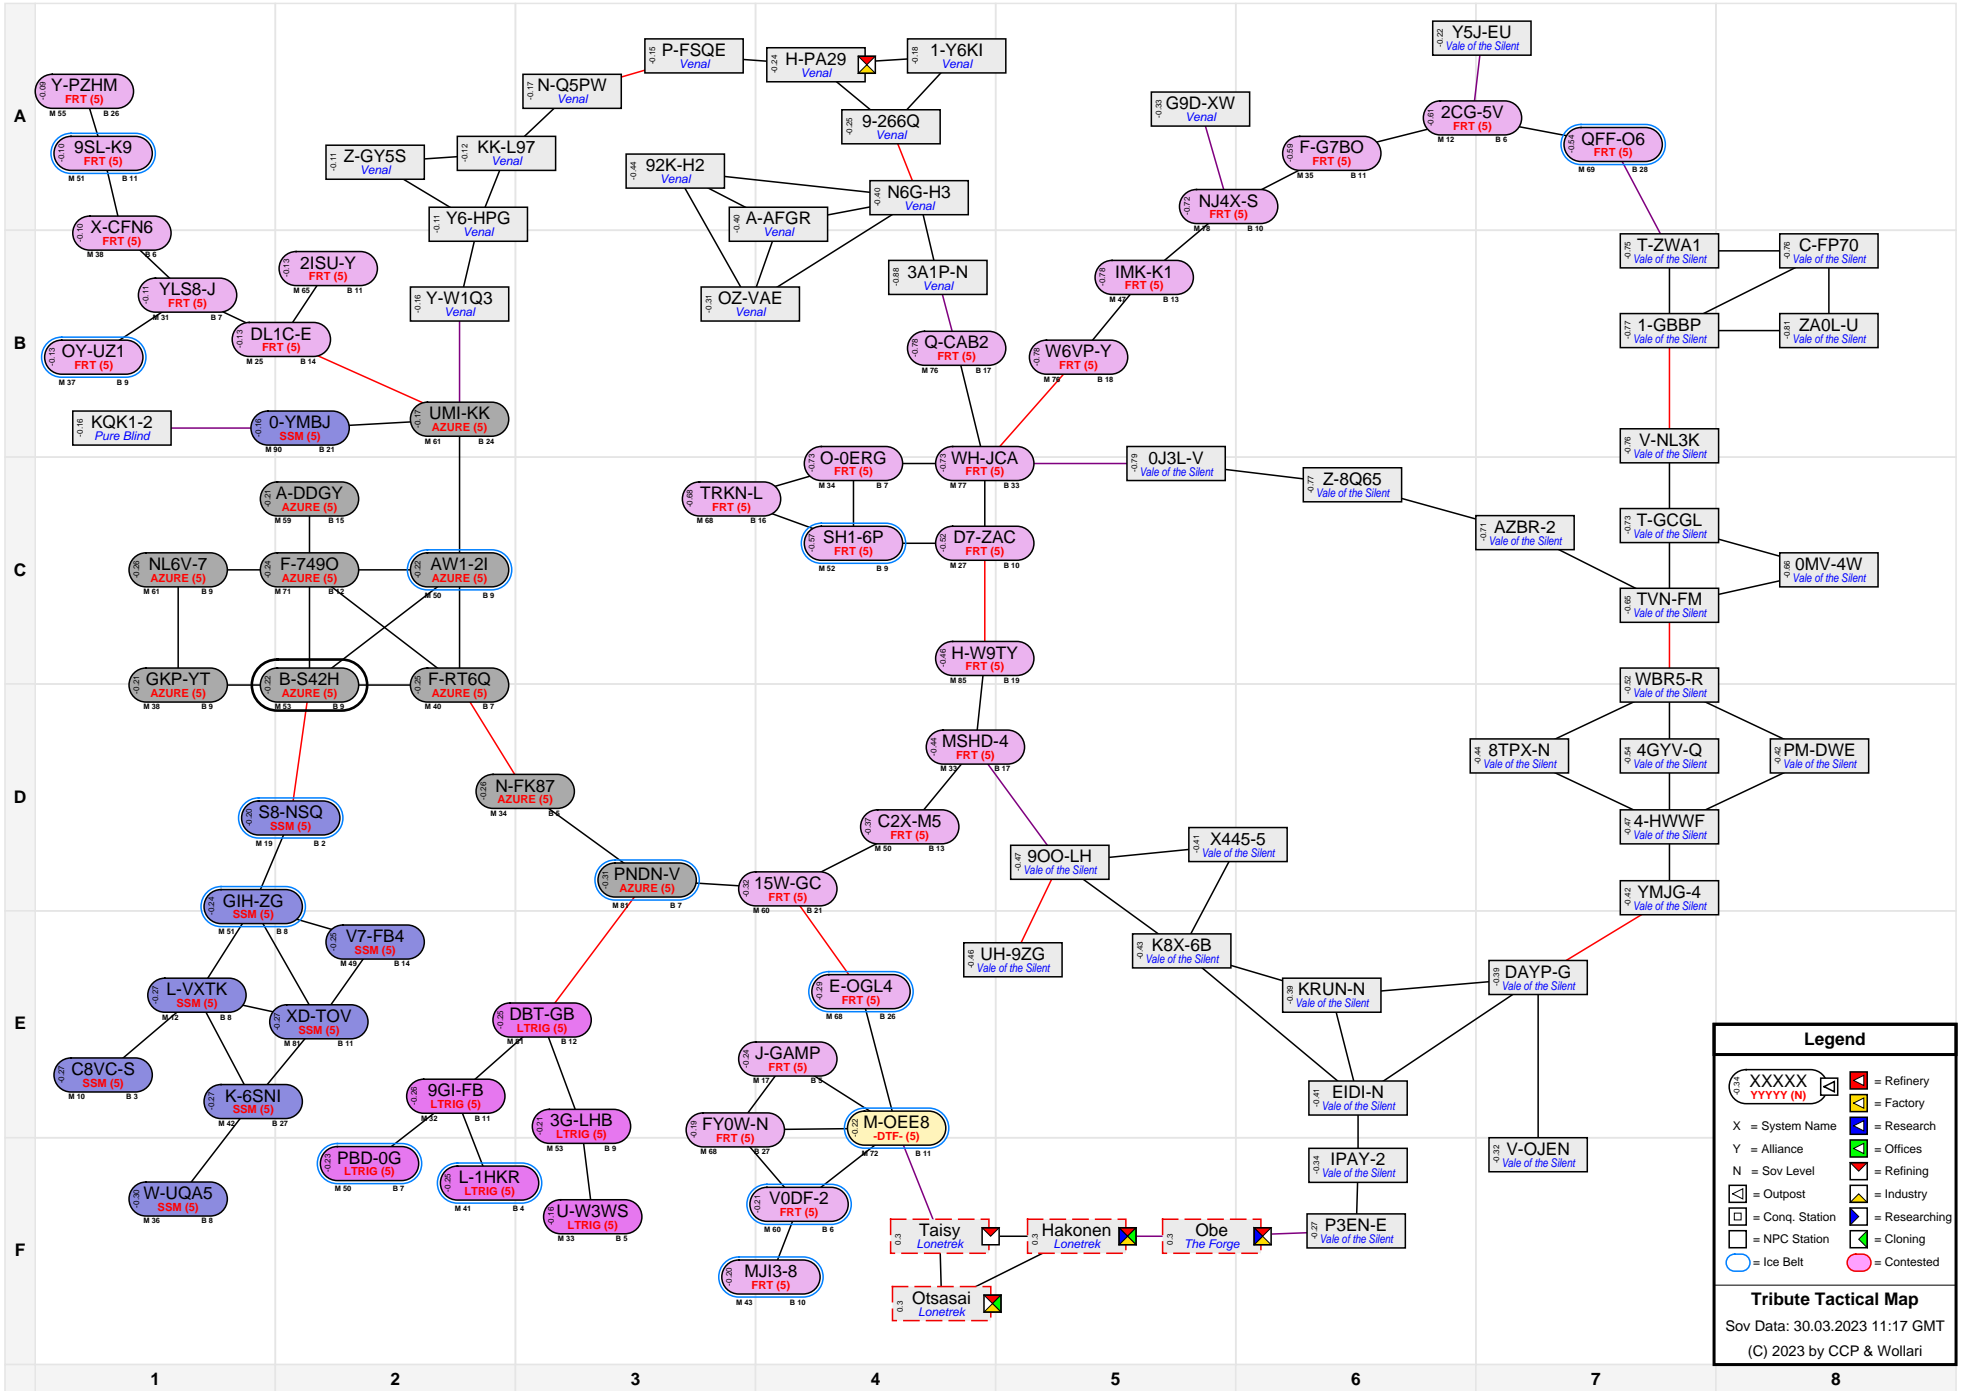

Tribute Tactical Map

Legend

XXXXXX
YYYYY (N) = Contested
■ = Refinery
■ = Factory
■ = Research
■ = Offices
■ = Outpost
■ = Conq. Station
■ = NPC Station
○ = Ice Belt
○ = Contested

Tribute Tactical Map
 Sov Data: 30.03.2023 11:17 GMT
 (C) 2023 by CCP & Wollari